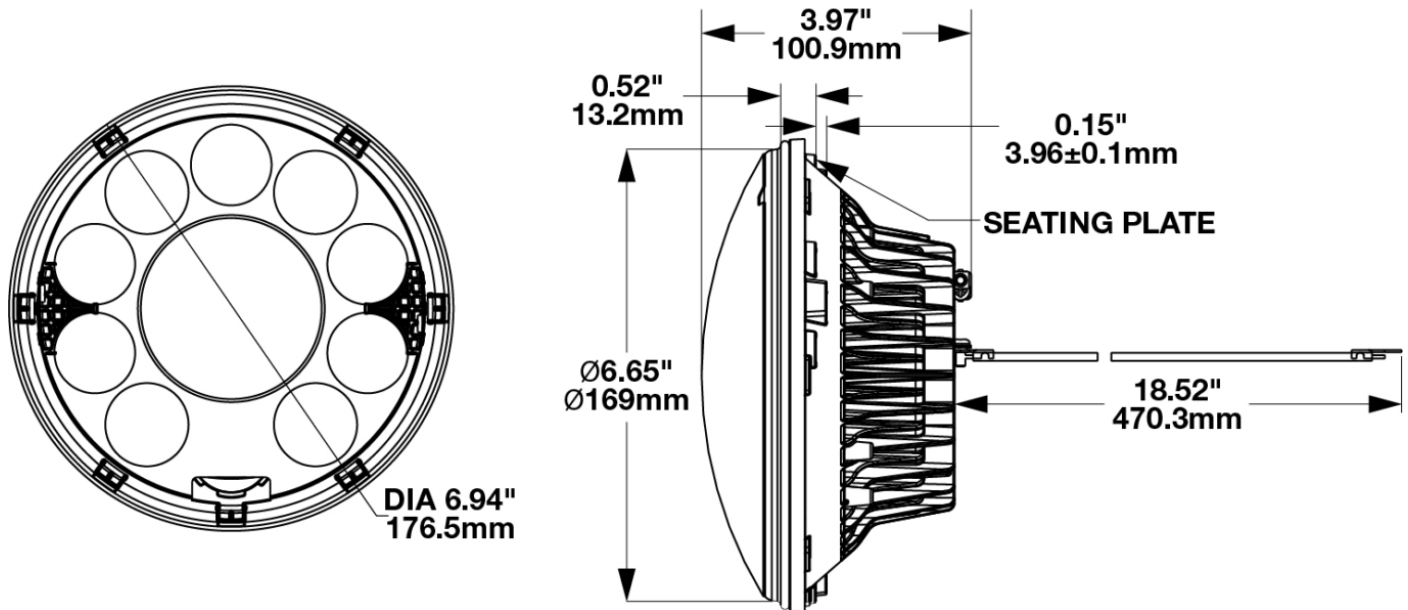

LED Headlight - Model 8770 Locomotive

PRODUCT DIMENSIONS

ELECTRICAL SPECIFICATIONS

Input Voltage	24-110V DC
Operating Voltage	18-130V DC
Current Draw	3.20A @ 24V DC (High Output) 1.20A @ 75V DC (High Output) 0.85A @ 110V DC (High Output) 2.60A @ 24V DC (Low Output) 0.85A @ 75V DC (Low Output) 0.75A @ 110V DC (Low Output)

Print date: 2023-01-29

© 2023 J.W. Speaker Corporation • Germantown, WI U.S.A.
www.jwspeaker.com • speaker@jwspeaker.com • 262.251.6660