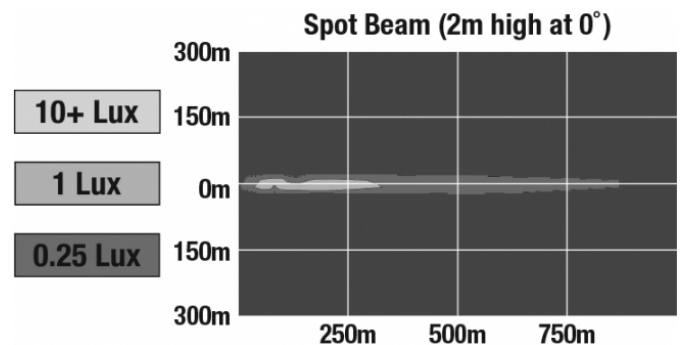

LED Headlight - Model 8770 Locomotive

PRODUCT INFORMATION

Description	24-110V LED Locomotive Headlight with Warm White Spot Beam Pattern & Heated Lens with no EOL
Height	176.50 mm / 6.95 in
Width	176.50 mm / 6.95 in
Depth	101.00 mm / 3.98 in
Shape	Round
Outer Lens Material	Polycarbonate
Outer Lens Color	Clear
Housing Material	Aluminum
Housing Color	Gray
Bezel Color	Black
Mounting Type	Panel
Retrofits	2D1 "PAR56" or 7" Round Headlights
Minimum Operating Temperature	-40 °C / -40 °F
Maximum Operating Temperature	65 °C / 149 °F
Product Weight	2.60 lbs / 1.18 kgs
Shipping Weight	3.06 lbs / 1.39 kgs

Buy America Standards
IEC IP66

Eco Friendly

PHOTOMETRIC SPECIFICATIONS

Raw Lumen Output	High: 3,450, Low: 640
Effective Lumen Output	High: 2,400, Low: 240
Candela Output	High: 200,000, Low: 6,900
Beam Pattern(s)	Forward Lighting - Spot