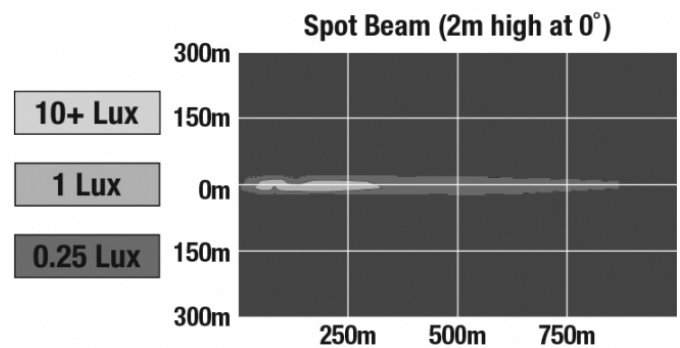

LED Headlight - Model 8770 Locomotive

PRODUCT INFORMATION

Description	24-110V LED Locomotive Headlight with Warm White Spot Beam Pattern & Heated Lens
Height	176.50 mm / 6.95 in
Width	176.50 mm / 6.95 in
Depth	101.00 mm / 3.98 in
Shape	Round
Outer Lens Material	Polycarbonate
Outer Lens Color	Clear
Housing Material	Aluminum
Housing Color	Gray
Bezel Color	Black
Mounting Type	Panel
Retrofits	2D1 "PAR56" OR 7" Round Headlights
Minimum Operating Temperature	-40 °C / -40 °F
Maximum Operating Temperature	65 °C / 149 °F
Connector or Wiring	Standard Sealed Beam Style Screw Terminals
Product Weight	2.60 lbs / 1.18 kgs
Shipping Weight	3.06 lbs / 1.39 kgs
Additional Information	EN 55011: 2007 IEC 61000-4-5: 2014 EN 61000-4-3 EN 61000-4-4: 2012 EN 50155_2007 Additional Transient: 1500V chassis to ground short protection

Buy America Standards Eco Friendly
 FRA Title 49 CFR 229.125 (a) FRA Title 49 CFR 229.125 (b)
 FRA Title 49 CFR 229.125 (d) IEC IP66
 (2)

PHOTOMETRIC SPECIFICATIONS

Raw Lumen Output High: 3,450, Low: 640
Effective Lumen Output High: 2,400, Low: 240
Candela Output High: 200,000, Low: 20,000
Beam Pattern(s) Forward Lighting - Spot