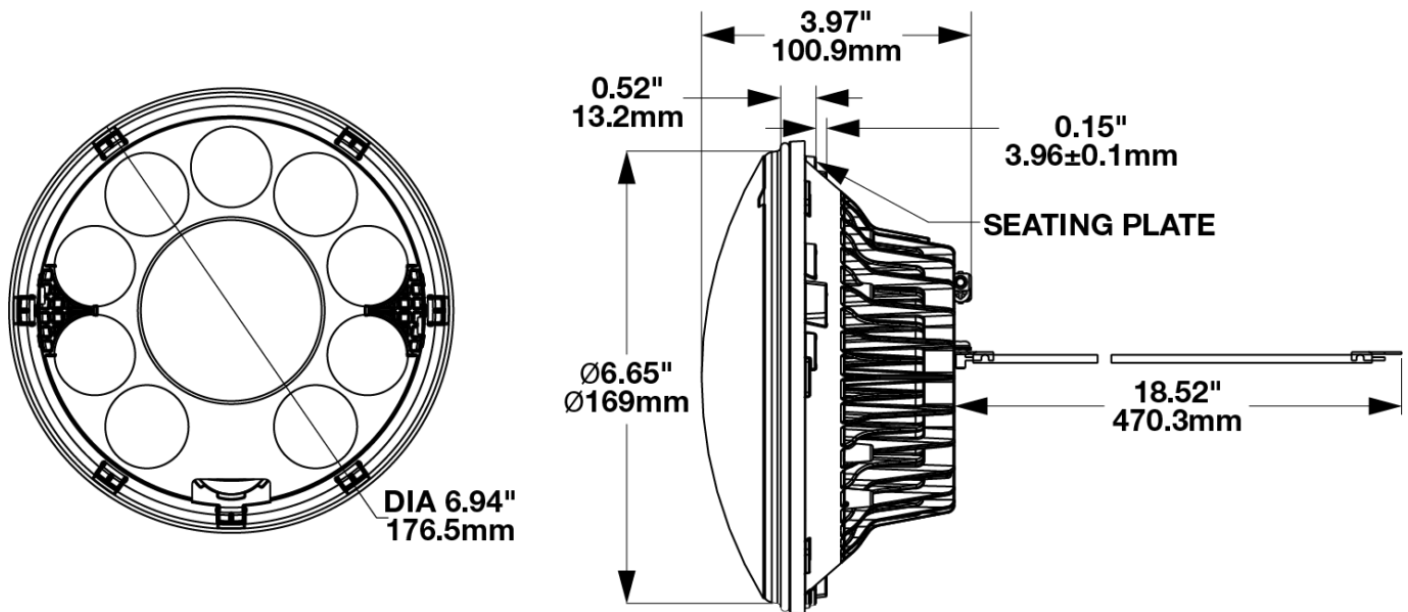

LED Headlight - Model 8770 Locomotive

PRODUCT INFORMATION

Description	24-110V LED Locomotive Headlight with Warm White Spot Beam Pattern & Heated Lens
Height	176.50 mm / 6.95 in
Width	176.50 mm / 6.95 in
Depth	101.00 mm / 3.98 in
Shape	Round
Outer Lens Material	Polycarbonate
Outer Lens Color	Clear
Housing Material	Aluminum
Housing Color	Gray
Bezel Color	Black
Mounting Type	Panel
Retrofits	2D1 "PAR56" OR 7" Round Headlights
Minimum Operating Temperature	-40 °C / -40 °F
Maximum Operating Temperature	65 °C / 149 °F
Connector or Wiring	Standard Sealed Beam Style Screw Terminals
Product Weight	2.60 lbs / 1.18 kgs
Shipping Weight	3.06 lbs / 1.39 kgs
Additional Information	EN 55011: 2007 IEC 61000-4-5: 2014 EN 61000-4-3 EN 61000-4-4: 2012 EN 50155_2007 Additional Transient: 1500V chassis to ground short protection

PRODUCT DIMENSIONS

ELECTRICAL SPECIFICATIONS

Input Voltage	24-110V DC
Operating Voltage	18-130V DC
Transient Spike Protection	330V Peak @ 1 HZ-100 Pulses
Current Draw	3.2A @ 24V DC (High Output) 1.2A @ 75V DC (High Output) 0.85A @ 110V DC (High Output) 2.60A @ 24V DC (Low Output) 0.85A @ 75V DC (Low Output) 0.75A @ 110V DC (Low Output)

Buy America Standards Eco Friendly
 FRA Title 49 CFR 229.125 (a) FRA Title 49 CFR 229.125 (b)
 FRA Title 49 CFR 229.125 (d) IEC IP66
 (2)

PHOTOMETRIC SPECIFICATIONS

Raw Lumen Output High: 3,450, Low: 640
Effective Lumen Output High: 2,400, Low: 240
Candela Output High: 200,000, Low: 20,000
Beam Pattern(s) Forward Lighting - Spot