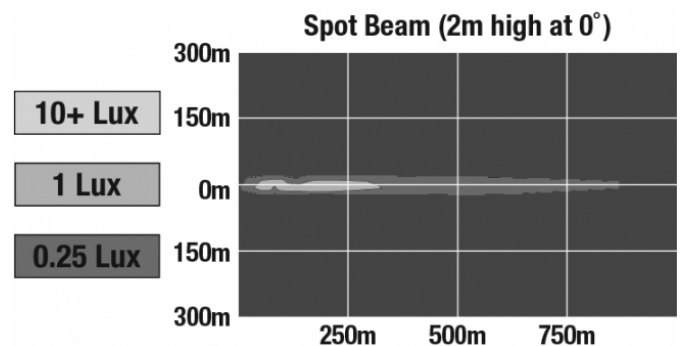

LED Headlight - Model 8770 Locomotive

PRODUCT INFORMATION

Description	24-110V LED Locomotive Headlight with Warm White Spot Beam Pattern & Heated Lens
Height	176.50 mm / 6.95 in
Width	176.50 mm / 6.95 in
Depth	101.00 mm / 3.98 in
Shape	Round
Outer Lens Material	Polycarbonate
Outer Lens Color	Clear
Housing Material	Aluminum
Housing Color	Gray
Bezel Color	Black
Mounting Type	Panel
Retrofits	2D1 "PAR56" OR 7" Round Headlights
Minimum Operating Temperature	-40 °C / -40 °F
Maximum Operating Temperature	65 °C / 149 °F
Connector or Wiring	Standard Sealed Beam Style Screw Terminals
Product Weight	2.60 lbs / 1.18 kgs
Shipping Weight	3.06 lbs / 1.39 kgs
Additional Information	EN 55011: 2007 IEC 61000-4-5: 2014 EN 61000-4-3 EN 61000-4-4: 2012 EN 50155_2007 Additional Transient: 1500V chassis to ground short protection

Buy America Standards Eco Friendly
 FRA Title 49 CFR 229.125 (a) FRA Title 49 CFR 229.125 (b)
 FRA Title 49 CFR 229.125 (d) IEC IP66
 (2)

PHOTOMETRIC SPECIFICATIONS

Raw Lumen Output High: 3,450, Low: 640
Effective Lumen Output High: 2,400, Low: 240
Candela Output High: 200,000, Low: 20,000
Beam Pattern(s) Forward Lighting - Spot