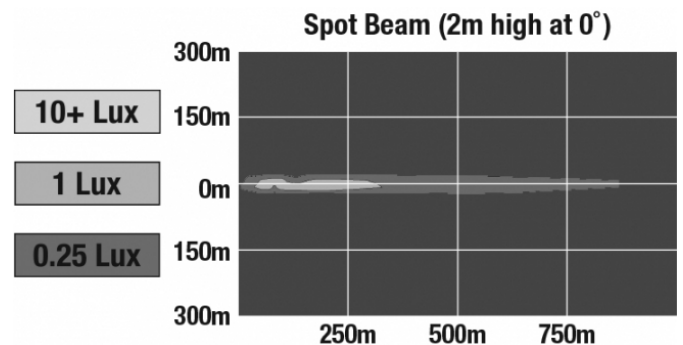

LED Headlight - Model 8770 Locomotive

PRODUCT INFORMATION

Description	24-110V LED Locomotive Headlight with Warm White Spot Beam Pattern & Heated Lens
Height	176.50 mm / 6.95 in
Width	176.50 mm / 6.95 in
Depth	101.00 mm / 3.98 in
Shape	Round
Outer Lens Material	Polycarbonate
Outer Lens Color	Clear
Housing Material	Aluminum
Housing Color	Gray
Bezel Color	Black
Mounting Type	Panel
Retrofits	2D1 "PAR56" OR 7" Round Headlights
Minimum Operating Temperature	-40 °C / -40 °F
Maximum Operating Temperature	65 °C / 149 °F
Connector or Wiring	Standard Sealed Beam Style Screw Terminals
Product Weight	2.60 lbs / 1.18 kgs
Shipping Weight	3.06 lbs / 1.39 kgs

Buy America Standards
IEC IP66

Eco Friendly

PHOTOMETRIC SPECIFICATIONS

Raw Lumen Output	High: 3,450, Low: 640
Effective Lumen Output	High: 2,400, Low: 240
Candela Output	High: 200,000, Low: 6900
Beam Pattern(s)	Forward Lighting - Spot