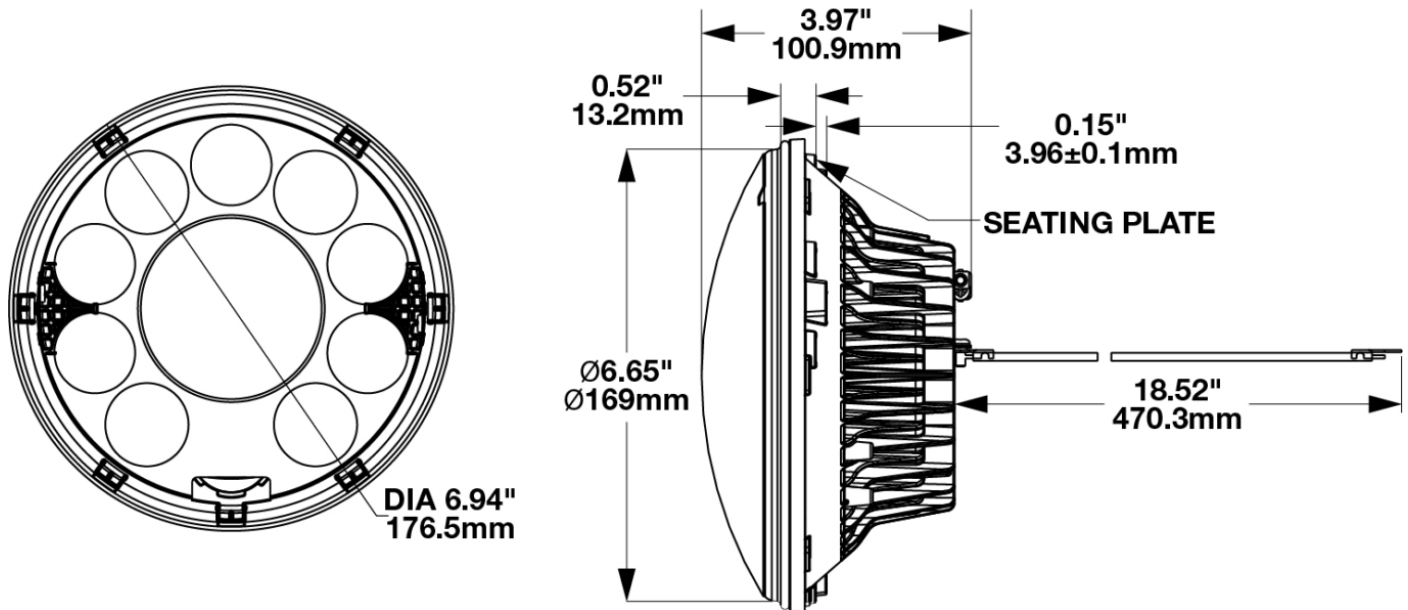

LED Headlight - Model 8770 Locomotive

PRODUCT INFORMATION

Description	24-110V LED Locomotive Headlight with Warm White Spot Beam Pattern & Heated Lens
Height	176.50 mm / 6.95 in
Width	176.50 mm / 6.95 in
Depth	101.00 mm / 3.98 in
Shape	Round
Outer Lens Material	Polycarbonate
Outer Lens Color	Clear
Housing Material	Aluminum
Housing Color	Gray
Bezel Color	Black
Mounting Type	Panel
Retrofits	2D1 "PAR56" OR 7" Round Headlights
Minimum Operating Temperature	-40 °C / -40 °F
Maximum Operating Temperature	65 °C / 149 °F
Connector or Wiring	Standard Sealed Beam Style Screw Terminals
Product Weight	2.60 lbs / 1.18 kgs
Shipping Weight	3.06 lbs / 1.39 kgs

PRODUCT DIMENSIONS

ELECTRICAL SPECIFICATIONS

Input Voltage	24-110V DC
Operating Voltage	18-130V DC
Transient Spike Protection	330V Peak @ 1 HZ-100 Pulses
Current Draw	3.2A @ 24V DC (High Output) 1.2A @ 75V DC (High Output) 0.85A @ 110V DC (High Output) 2.60A @ 24V DC (Low Output) 0.85A @ 75V DC (Low Output) 0.75A @ 110V DC (Low Output)

Buy America Standards
IEC IP66

Eco Friendly

PHOTOMETRIC SPECIFICATIONS

Raw Lumen Output	High: 3,450, Low: 640
Effective Lumen Output	High: 2,400, Low: 240
Candela Output	High: 200,000, Low: 6900
Beam Pattern(s)	Forward Lighting - Spot