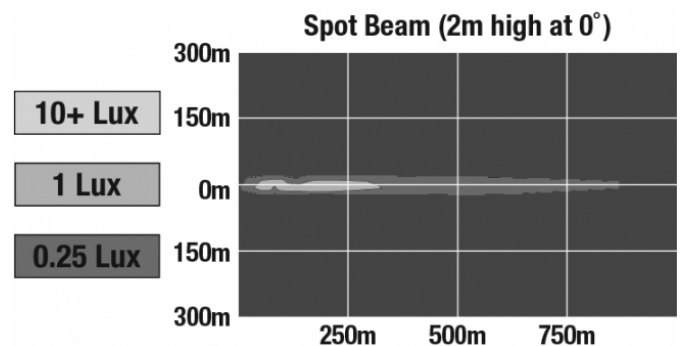

APPLICATIONS

PRODUCT WARNINGS

For California residents:

⚠ **WARNING:** Cancer and reproductive harm - www.P65Warnings.ca.gov.

⚠ **AVERTISSEMENT:** Cancer et effet nocif sur la reproduction - www.P65Warnings.ca.gov.

Print date: 2026-04-26

© 2026 J.W. Speaker Corporation • Germantown, WI U.S.A.
www.jwspeaker.com • speaker@jwspeaker.com • 262.251.6660