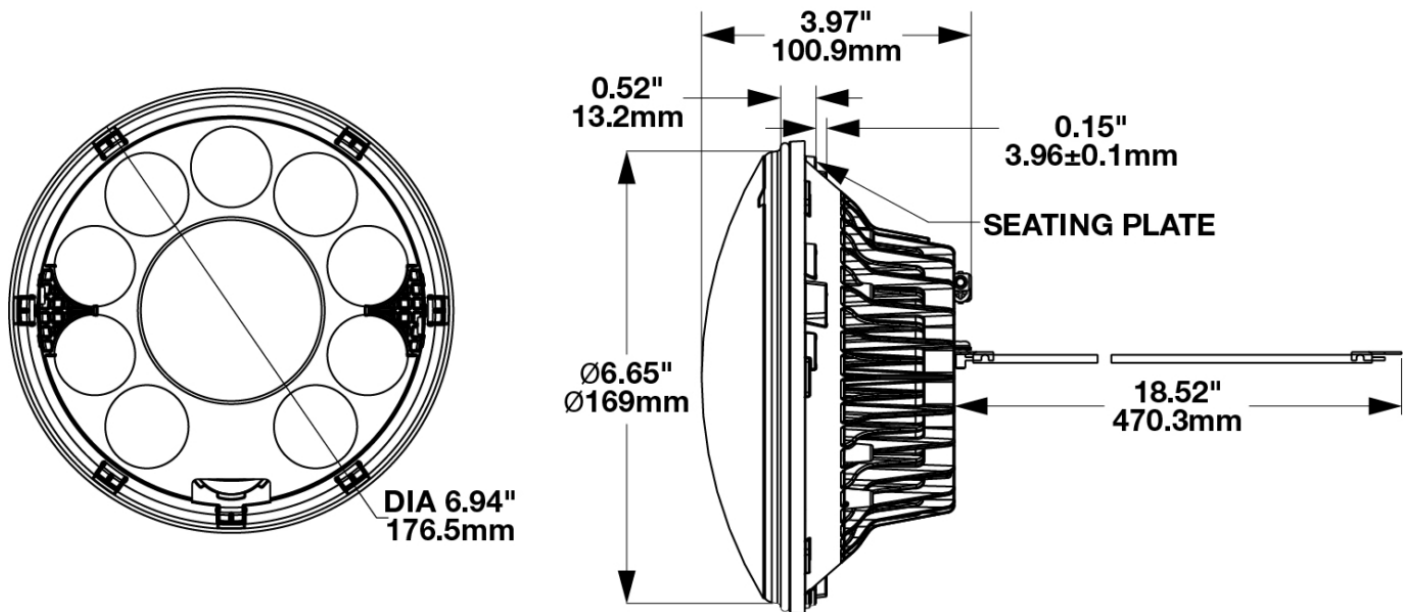

LED Headlight - Model 8770 Locomotive

PRODUCT INFORMATION

Description	24-110V LED Locomotive Headlight with Cool White leds & Heated Lens. AU & ROW use.
Height	170.00 mm / 6.69 in
Width	170.00 mm / 6.69 in
Depth	103.00 mm / 4.06 in
Shape	Round
Outer Lens Material	Polycarbonate
Outer Lens Color	Clear
Housing Material	Aluminum
Housing Color	Gray
Bezel Color	Black
Mounting Type	Panel
Retrofits	2D1 "PAR56" or 7" Round Headlights
Minimum Operating Temperature	-40 °C / -40 °F
Maximum Operating Temperature	65 °C / 149 °F
Connector or Wiring	Standard Sealed Beam Style Screw Terminals
Product Weight	2.60 lbs / 1.18 kgs
Shipping Weight	3.10 lbs / 1.41 kgs
Additional Information	EN 55011: 2007 IEC 61000-4-5: 2014 EN 61000-4-3 EN 61000-4-4: 2012 EN 50155_2007 Additional Transient: 1500V chassis to ground short protection

PRODUCT DIMENSIONS

ELECTRICAL SPECIFICATIONS

Input Voltage	24-110V DC
Operating Voltage	18-130V DC
Transient Spike Protection	330V Peak @ 1 HZ-100 Pulses
Current Draw	3.20A @ 24V DC (High Output) 1.20A @ 75V DC (High Output) 0.85A @ 110V DC (High Output) 2.60A @ 24V DC (Low Output) 0.85A @ 75V DC (Low Output) 0.75A @ 110V DC (Low Output)

Buy America Standards Eco Friendly
 FRA Title 49 CFR 229.125 (a) FRA Title 49 CFR 229.125 (b)
 FRA Title 49 CFR 229.125 (d) IEC IP66
 (2)

PHOTOMETRIC SPECIFICATIONS

Raw Lumen Output 2,200
Effective Lumen Output 1,800
Candela Output 230,000
Nominal LED Color Temperature 5000 K
Beam Pattern(s) Forward Lighting - Spot