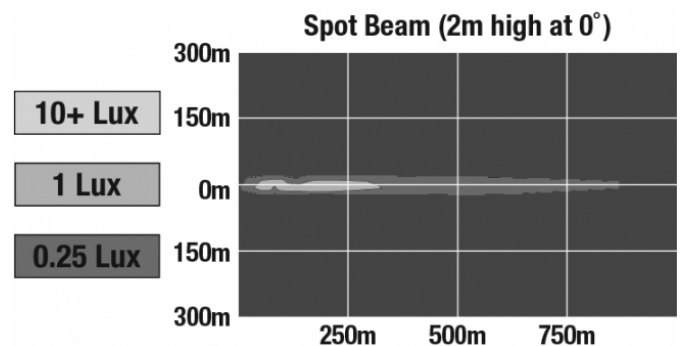

LED Headlight - Model 8770 Locomotive

PRODUCT INFORMATION

Description	24-110V LED Locomotive Headlight with Cool White leds. AU & ROW use
Height	170.00 mm / 6.69 in
Width	170.00 mm / 6.69 in
Depth	103.00 mm / 4.06 in
Shape	Round
Outer Lens Material	Polycarbonate
Outer Lens Color	Clear
Housing Material	Aluminum
Housing Color	Gray
Bezel Color	Black
Mounting Type	Panel
Retrofits	2D1 "PAR56" or 7" Round Headlights
Minimum Operating Temperature	-40 °C / -40 °F
Maximum Operating Temperature	65 °C / 149 °F
Connector or Wiring	Standard Sealed Beam Style Screw Terminals
Product Weight	2.60 lbs / 1.18 kgs
Shipping Weight	3.10 lbs / 1.41 kgs
Additional Information	EN 55011: 2007 IEC 61000-4-5: 2014 EN 61000-4-3 EN 61000-4-4: 2012 EN 50155_2007 Additional Transient: 1500V chassis to ground short protection

Buy America Standards Eco Friendly
 FRA Title 49 CFR 229.125 (a) FRA Title 49 CFR 229.125 (b)
 FRA Title 49 CFR 229.125 (d) IEC IP66
 (2)

PHOTOMETRIC SPECIFICATIONS

Raw Lumen Output 2,200
Effective Lumen Output 2,040
Candela Output 260,000
Nominal LED Color Temperature 5000 K
Beam Pattern(s) Forward Lighting - Spot