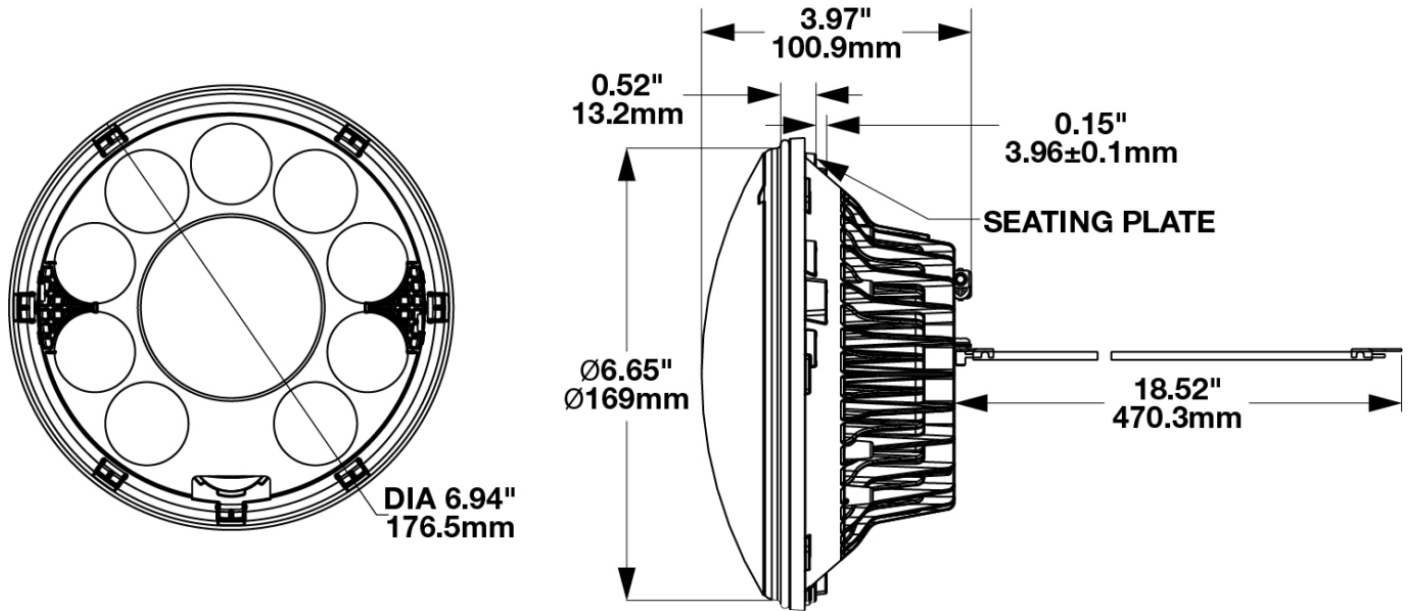

LED Headlight - Model 8770 Locomotive

PRODUCT INFORMATION

Description	24-110V LED Locomotive Headlight with Cool White leds. AU & ROW use
Height	170.00 mm / 6.69 in
Width	170.00 mm / 6.69 in
Depth	103.00 mm / 4.06 in
Shape	Round
Outer Lens Material	Polycarbonate
Outer Lens Color	Clear
Housing Material	Aluminum
Housing Color	Gray
Bezel Color	Black
Mounting Type	Panel
Retrofits	2D1 "PAR56" or 7" Round Headlights
Minimum Operating Temperature	-40 °C / -40 °F
Maximum Operating Temperature	65 °C / 149 °F
Connector or Wiring	Standard Sealed Beam Style Screw Terminals
Product Weight	2.60 lbs / 1.18 kgs
Shipping Weight	3.10 lbs / 1.41 kgs
Additional Information	EN 55011: 2007 IEC 61000-4-5: 2014 EN 61000-4-3 EN 61000-4-4: 2012 EN 50155_2007 Additional Transient: 1500V chassis to ground short protection

PRODUCT DIMENSIONS

ELECTRICAL SPECIFICATIONS

Input Voltage	24-110V DC
Operating Voltage	18-130V DC
Transient Spike Protection	330V Peak @ 1 HZ-100 Pulses
Current Draw	2.10A @ 24V DC (High Output) 0.75A @ 75V DC (High Output) 0.55A @ 110V DC (High Output) 1.00A @ 24V DC (Low Output) 0.45A @ 75V DC (Low Output) 0.30A @ 110V DC (Low Output)

Buy America Standards

Eco Friendly

FRA Title 49 CFR 229.125 (a) FRA Title 49 CFR 229.125 (b)

FRA Title 49 CFR 229.125 (d) IEC IP66
(2)

PHOTOMETRIC SPECIFICATIONS

Raw Lumen Output	2,200
Effective Lumen Output	2,040
Candela Output	260,000
Nominal LED Color Temperature	5000 K
Beam Pattern(s)	Forward Lighting - Spot