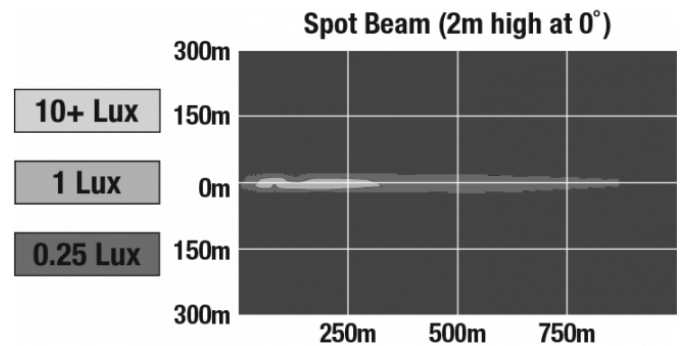

Buy America Standards

Eco Friendly

FRA Title 49 CFR 229.125 (a) FRA Title 49 CFR 229.125 (b)

FRA Title 49 CFR 229.125 (d) IEC IP66
(2)

PHOTOMETRIC SPECIFICATIONS

Raw Lumen Output	2,200
Effective Lumen Output	2,040
Candela Output	260,000
Nominal LED Color Temperature	5000 K
Beam Pattern(s)	Forward Lighting - Spot