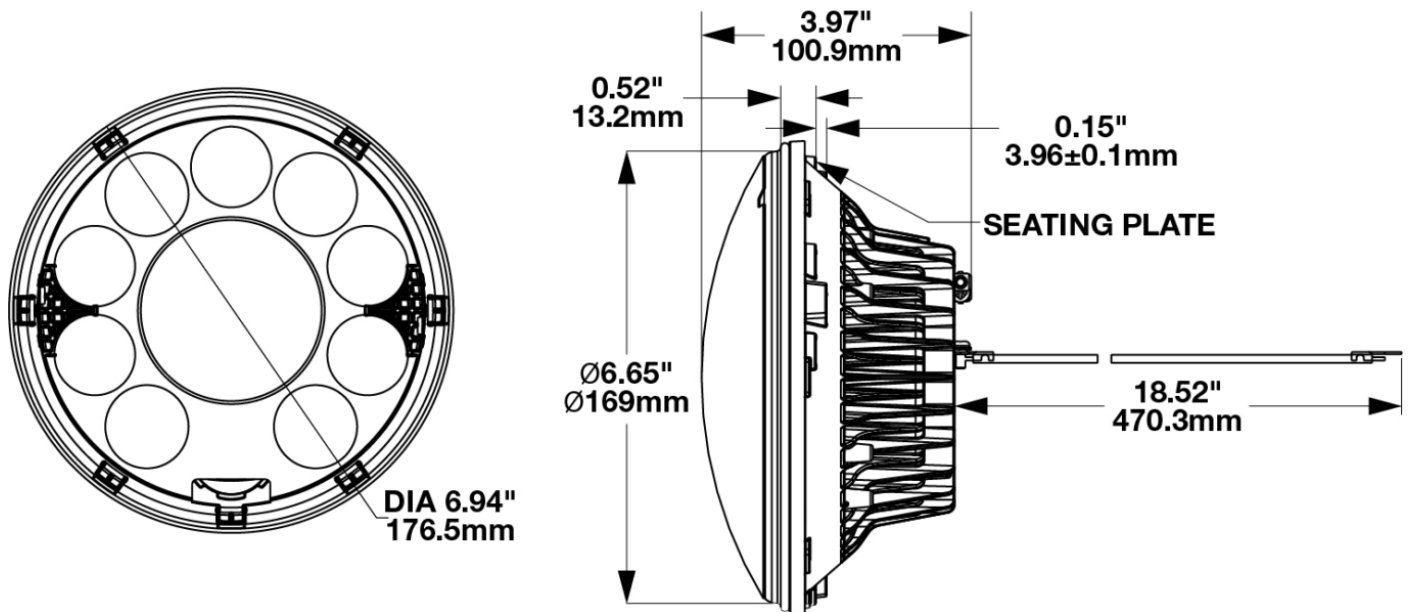

LED Headlight - Model 8770 Locomotive

PRODUCT INFORMATION

Description	24-110V LED Locomotive Headlight with Cool White leds. AU & ROW use
Height	170.00 mm / 6.69 in
Width	170.00 mm / 6.69 in
Depth	103.00 mm / 4.06 in
Shape	Round
Outer Lens Material	Polycarbonate
Outer Lens Color	Clear
Housing Material	Aluminum
Housing Color	Gray
Bezel Color	Black
Mounting Type	Panel
Retrofits	2D1 "PAR56" or 7" Round Headlights
Minimum Operating Temperature	-40 °C / -40 °F
Maximum Operating Temperature	65 °C / 149 °F
Connector or Wiring	Standard Sealed Beam Style Screw Terminals
Product Weight	2.60 lbs / 1.18 kgs
Shipping Weight	3.10 lbs / 1.41 kgs
Additional Information	EN 55011: 2007 IEC 61000-4-5: 2014 EN 61000-4-3 EN 61000-4-4: 2012 EN 50155_2007 Additional Transient: 1500V chassis to ground short protection

PRODUCT DIMENSIONS

ELECTRICAL SPECIFICATIONS

Input Voltage	24-110V DC
Operating Voltage	18-130V DC
Transient Spike Protection	330V Peak @ 1 HZ-100 Pulses
Current Draw	2.10A @ 24V DC (High Output) 0.75A @ 75V DC (High Output) 0.55A @ 110V DC (High Output) 1.00A @ 24V DC (Low Output) 0.45A @ 75V DC (Low Output) 0.30A @ 110V DC (Low Output)

Buy America Standards Eco Friendly
 FRA Title 49 CFR 229.125 (a) FRA Title 49 CFR 229.125 (b)
 FRA Title 49 CFR 229.125 (d) IEC IP66
 (2)

PHOTOMETRIC SPECIFICATIONS

Raw Lumen Output 2,200
Effective Lumen Output 2,040
Candela Output 260,000
Nominal LED Color Temperature 5000 K
Beam Pattern(s) Forward Lighting - Spot