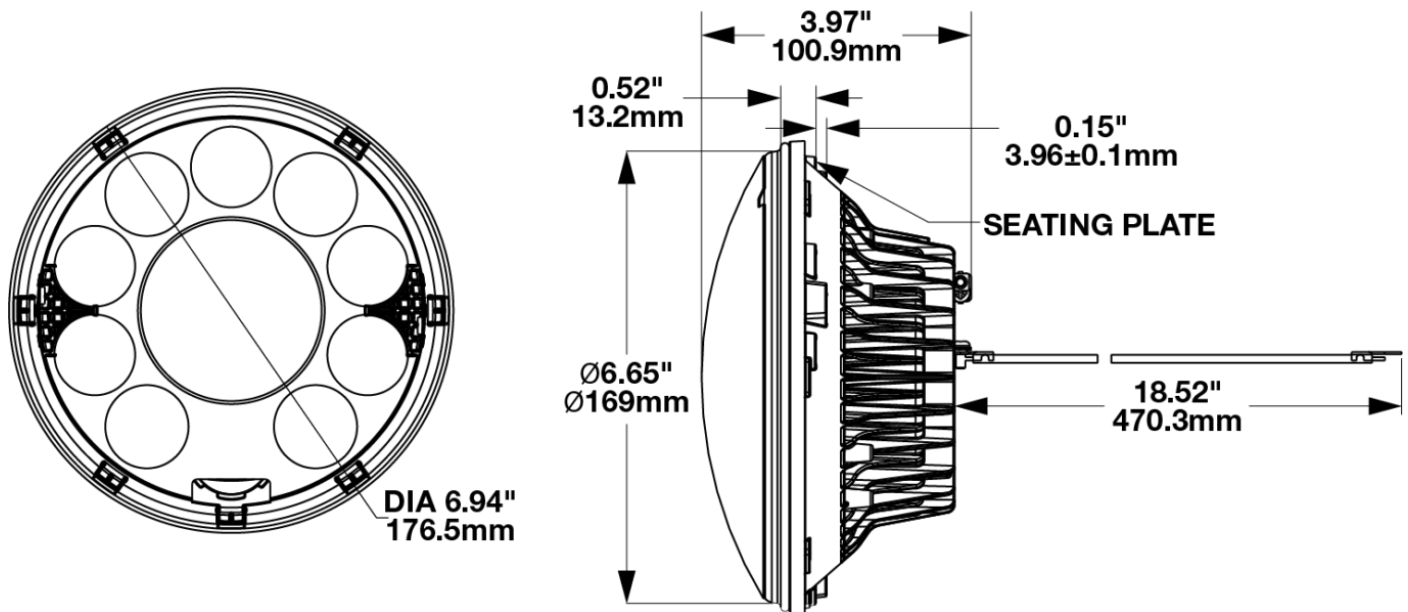

LED Headlight - Model 8770 Locomotive

PRODUCT INFORMATION

Description	24-110V LED Locomotive Headlight with Spot Beam Pattern
Height	170.00 mm / 6.69 in
Width	170.00 mm / 6.69 in
Depth	103.00 mm / 4.06 in
Shape	Round
Outer Lens Material	Polycarbonate
Outer Lens Color	Clear
Housing Material	Aluminum
Housing Color	Gray
Bezel Color	Black
Mounting Type	Panel
Retrofits	2D1 "PAR56" or 7" Round Headlights
Minimum Operating Temperature	-40 °C / -40 °F
Maximum Operating Temperature	65 °C / 149 °F
Connector or Wiring	Standard Sealed Beam Style Screw Terminals
Product Weight	2.60 lbs / 1.18 kgs
Shipping Weight	3.10 lbs / 1.41 kgs
Additional Information	EN 55011: 2007 IEC 61000-4-5: 2014 EN 61000-4-3 EN 61000-4-4: 2012 EN 50155_2007 Additional Transient: 1500V chassis to ground short protection

PRODUCT DIMENSIONS

ELECTRICAL SPECIFICATIONS

Input Voltage	24-110V DC
Operating Voltage	18-130V DC
Transient Spike Protection	330V Peak @ 1 HZ-100 Pulses
Current Draw	2.10A @ 24V DC (High Output) 0.75A @ 75V DC (High Output) 0.55A @ 110V DC (High Output) 1.00A @ 24V DC (Low Output) 0.45A @ 75V DC (Low Output) 0.30A @ 110V DC (Low Output)