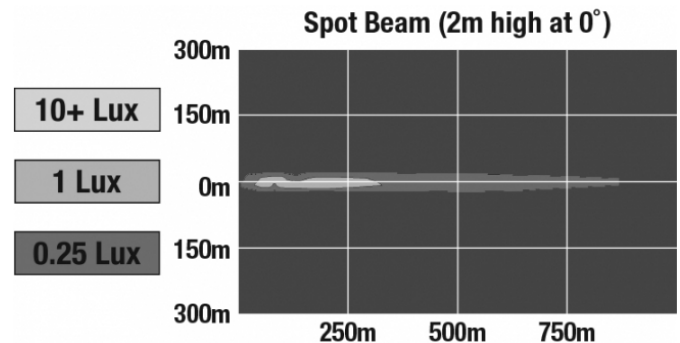

APPLICATIONS

Print date: 2024-06-13

© 2024 J.W. Speaker Corporation • Germantown, WI U.S.A.
www.jwspeaker.com • speaker@jwspeaker.com • 262.251.6660