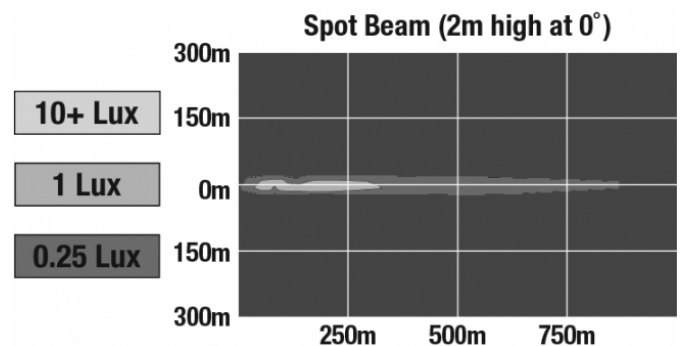

LED Headlight - Model 8770 Locomotive

PRODUCT INFORMATION

Description	24-110V LED Locomotive Headlight with Spot Beam Pattern & Heated Lens
Height	170.00 mm / 6.69 in
Width	170.00 mm / 6.69 in
Depth	103.00 mm / 4.06 in
Shape	Round
Outer Lens Material	Polycarbonate
Outer Lens Color	Clear
Housing Material	Aluminum
Housing Color	Gray
Bezel Color	Black
Mounting Type	Panel
Retrofits	2D1 "PAR56" or 7" Round Headlights
Minimum Operating Temperature	-40 °C / -40 °F
Maximum Operating Temperature	65 °C / 149 °F
Connector or Wiring	Standard Sealed Beam Style Screw Terminals
Product Weight	2.60 lbs / 1.18 kgs
Shipping Weight	3.10 lbs / 1.41 kgs
Additional Information	EN 55011: 2007 IEC 61000-4-5: 2014 EN 61000-4-3 EN 61000-4-4: 2012 EN 50155_2007 Additional Transient: 1500V chassis to ground short protection

Buy America Standards Eco Friendly
 FRA Title 49 CFR 229.125 (a) FRA Title 49 CFR 229.125 (b)
 FRA Title 49 CFR 229.125 (d) IEC IP66
 (2)

PHOTOMETRIC SPECIFICATIONS

Raw Lumen Output 2,200
Effective Lumen Output 1,800
Candela Output 230,000
Nominal LED Color Temperature 5100 K
Beam Pattern(s) Forward Lighting - Spot