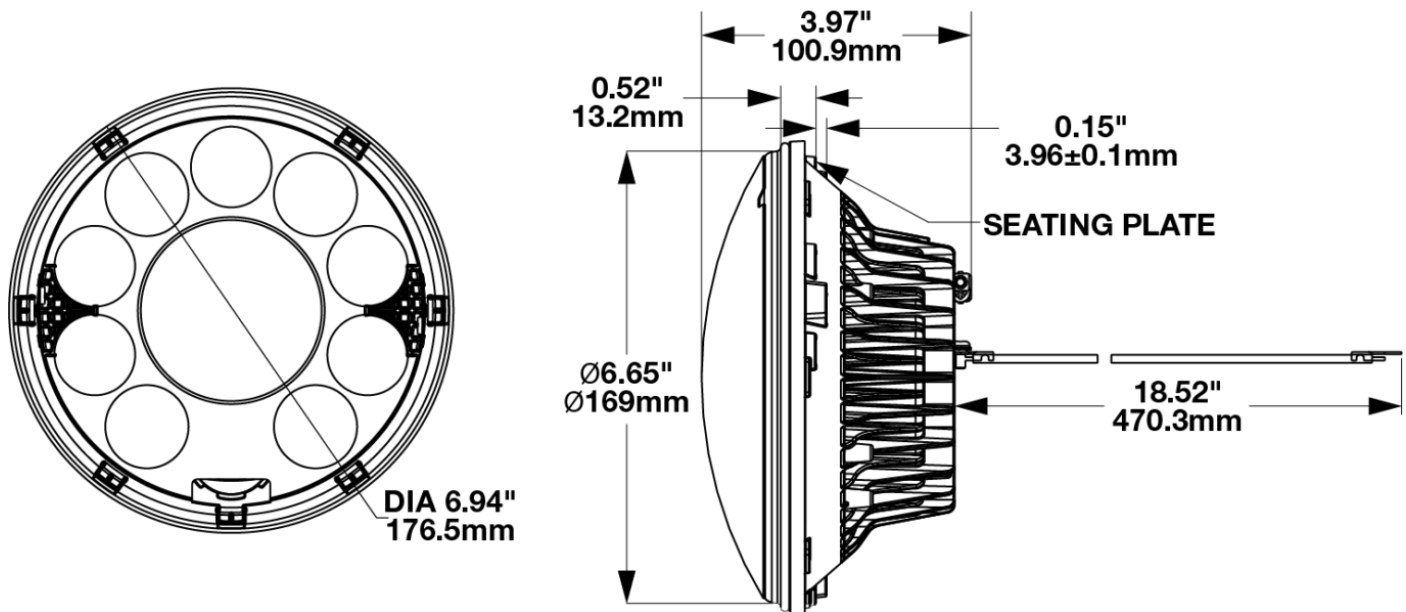

LED Headlight - Model 8770 Locomotive

PRODUCT INFORMATION

Description	24-110V LED Locomotive Headlight with Spot Beam Pattern & Heated Lens
Height	170.00 mm / 6.69 in
Width	170.00 mm / 6.69 in
Depth	103.00 mm / 4.06 in
Shape	Round
Outer Lens Material	Polycarbonate
Outer Lens Color	Clear
Housing Material	Aluminum
Housing Color	Gray
Bezel Color	Black
Mounting Type	Panel
Retrofits	2D1 "PAR56" or 7" Round Headlights
Minimum Operating Temperature	-40 °C / -40 °F
Maximum Operating Temperature	65 °C / 149 °F
Connector or Wiring	Standard Sealed Beam Style Screw Terminals
Product Weight	2.60 lbs / 1.18 kgs
Shipping Weight	3.10 lbs / 1.41 kgs
Additional Information	EN 55011: 2007 IEC 61000-4-5: 2014 EN 61000-4-3 EN 61000-4-4: 2012 EN 50155_2007 Additional Transient: 1500V chassis to ground short protection

PRODUCT DIMENSIONS

ELECTRICAL SPECIFICATIONS

Input Voltage	24-110V DC
Operating Voltage	18-130V DC
Transient Spike Protection	330V Peak @ 1 HZ-100 Pulses
Current Draw	3.20A @ 24V DC (High Output) 1.20A @ 75V DC (High Output) 0.85A @ 110V DC (High Output) 2.60A @ 24V DC (Low Output) 0.85A @ 75V DC (Low Output) 0.75A @ 110V DC (Low Output)

Buy America Standards Eco Friendly
 FRA Title 49 CFR 229.125 (a) FRA Title 49 CFR 229.125 (b)
 FRA Title 49 CFR 229.125 (d) IEC IP66
 (2)

PHOTOMETRIC SPECIFICATIONS

Raw Lumen Output 2,200
Effective Lumen Output 1,800
Candela Output 230,000
Nominal LED Color Temperature 5100 K
Beam Pattern(s) Forward Lighting - Spot