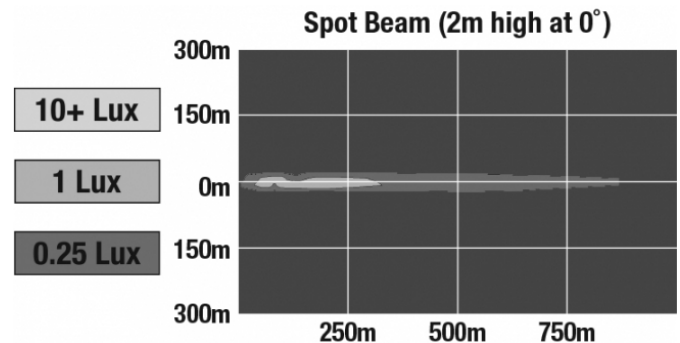

APPLICATIONS

Print date: 2025-01-15

© 2025 J.W. Speaker Corporation • Germantown, WI U.S.A.
www.jwspeaker.com • speaker@jwspeaker.com • 262.251.6660