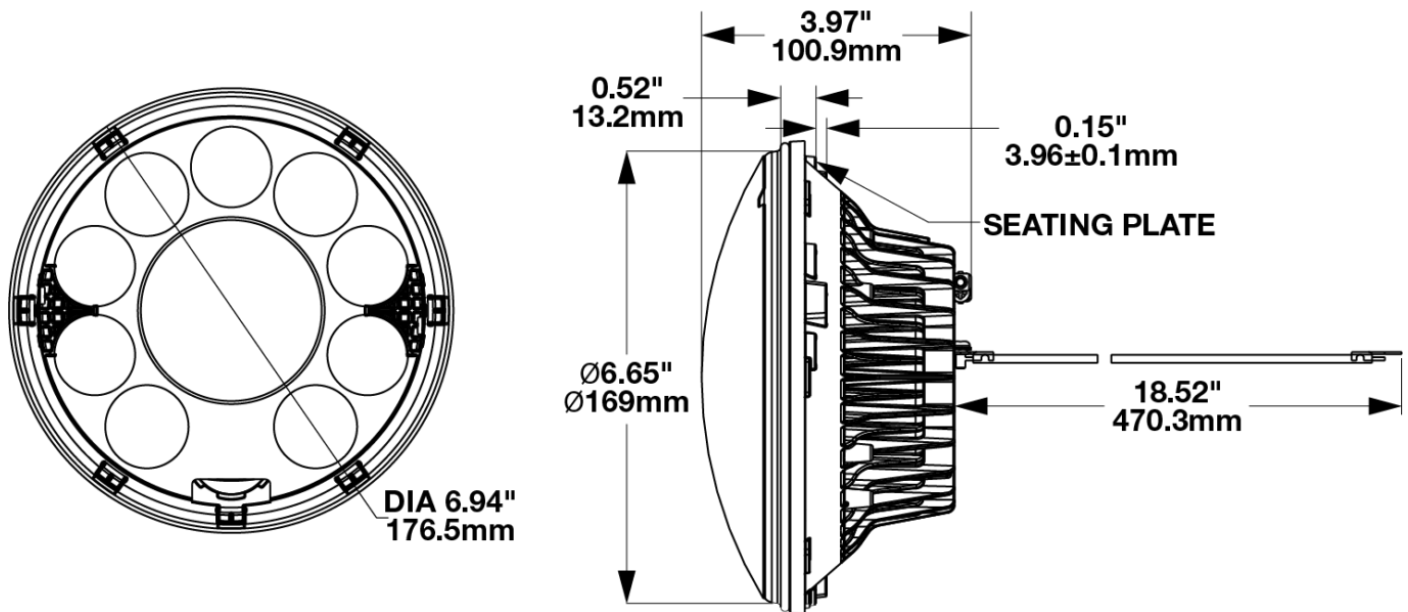

LED Headlight - Model 8770 Locomotive

PRODUCT INFORMATION

Description	24-110V LED Locomotive Headlight with Spot Beam Pattern & Heated Lens
Height	170.00 mm / 6.69 in
Width	170.00 mm / 6.69 in
Depth	103.00 mm / 4.06 in
Shape	Round
Outer Lens Material	Polycarbonate
Outer Lens Color	Clear
Housing Material	Aluminum
Housing Color	Gray
Bezel Color	Black
Mounting Type	Panel
Retrofits	2D1 "PAR56" or 7" Round Headlights
Minimum Operating Temperature	-40 °C / -40 °F
Maximum Operating Temperature	65 °C / 149 °F
Connector or Wiring	Standard Sealed Beam Style Screw Terminals
Product Weight	2.60 lbs / 1.18 kgs
Shipping Weight	3.10 lbs / 1.41 kgs
Additional Information	EN 55011: 2007 IEC 61000-4-5: 2014 EN 61000-4-3 EN 61000-4-4: 2012 EN 50155_2007 Additional Transient: 1500V chassis to ground short protection

PRODUCT DIMENSIONS

ELECTRICAL SPECIFICATIONS

Input Voltage	24-110V DC
Operating Voltage	18-130V DC
Transient Spike Protection	330V Peak @ 1 HZ-100 Pulses
Current Draw	3.20A @ 24V DC (High Output) 1.20A @ 75V DC (High Output) 0.85A @ 110V DC (High Output) 2.60A @ 24V DC (Low Output) 0.85A @ 75V DC (Low Output) 0.75A @ 110V DC (Low Output)

Buy America Standards Eco Friendly
 FRA Title 49 CFR 229.125 (a) FRA Title 49 CFR 229.125 (b)
 FRA Title 49 CFR 229.125 (d) IEC IP66
 (2)

PHOTOMETRIC SPECIFICATIONS

Raw Lumen Output 2,200
Effective Lumen Output 1,800
Candela Output 230,000
Nominal LED Color Temperature 5100 K
Beam Pattern(s) Forward Lighting - Spot