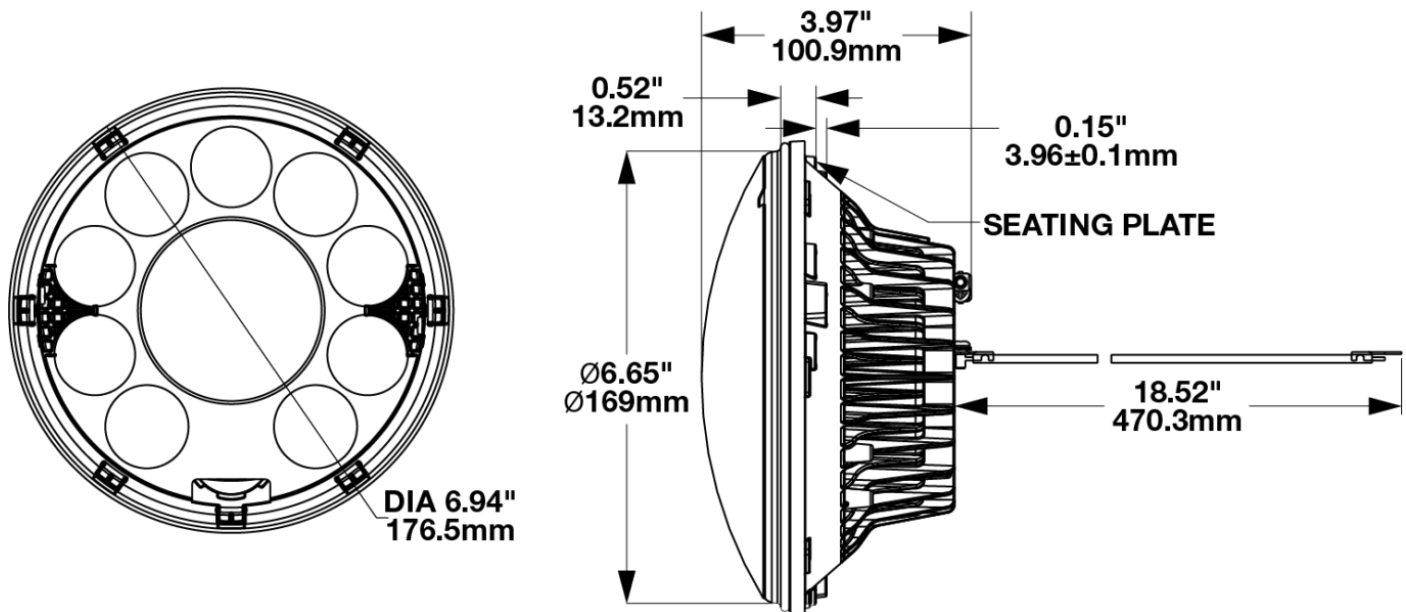

LED Headlight - Model 8770 Locomotive

PRODUCT INFORMATION

Description	24-110V LED Locomotive Headlight with Spot Beam Pattern & Heated Lens
Height	170.00 mm / 6.69 in
Width	170.00 mm / 6.69 in
Depth	103.00 mm / 4.06 in
Shape	Round
Outer Lens Material	Polycarbonate
Outer Lens Color	Clear
Housing Material	Aluminum
Housing Color	Gray
Bezel Color	Black
Mounting Type	Panel
Retrofits	2D1 "PAR56" or 7" Round Headlights
Minimum Operating Temperature	-40 °C / -40 °F
Maximum Operating Temperature	65 °C / 149 °F
Connector or Wiring	Standard Sealed Beam Style Screw Terminals
Product Weight	2.60 lbs / 1.18 kgs
Shipping Weight	3.10 lbs / 1.41 kgs
Additional Information	EN 55011: 2007 IEC 61000-4-5: 2014 EN 61000-4-3 EN 61000-4-4: 2012 EN 50155_2007 Additional Transient: 1500V chassis to ground short protection

PRODUCT DIMENSIONS

ELECTRICAL SPECIFICATIONS

Input Voltage	24-110V DC
Operating Voltage	18-130V DC
Transient Spike Protection	330V Peak @ 1 HZ-100 Pulses
Current Draw	3.20A @ 24V DC (High Output) 1.20A @ 75V DC (High Output) 0.85A @ 110V DC (High Output) 2.60A @ 24V DC (Low Output) 0.85A @ 75V DC (Low Output) 0.75A @ 110V DC (Low Output)