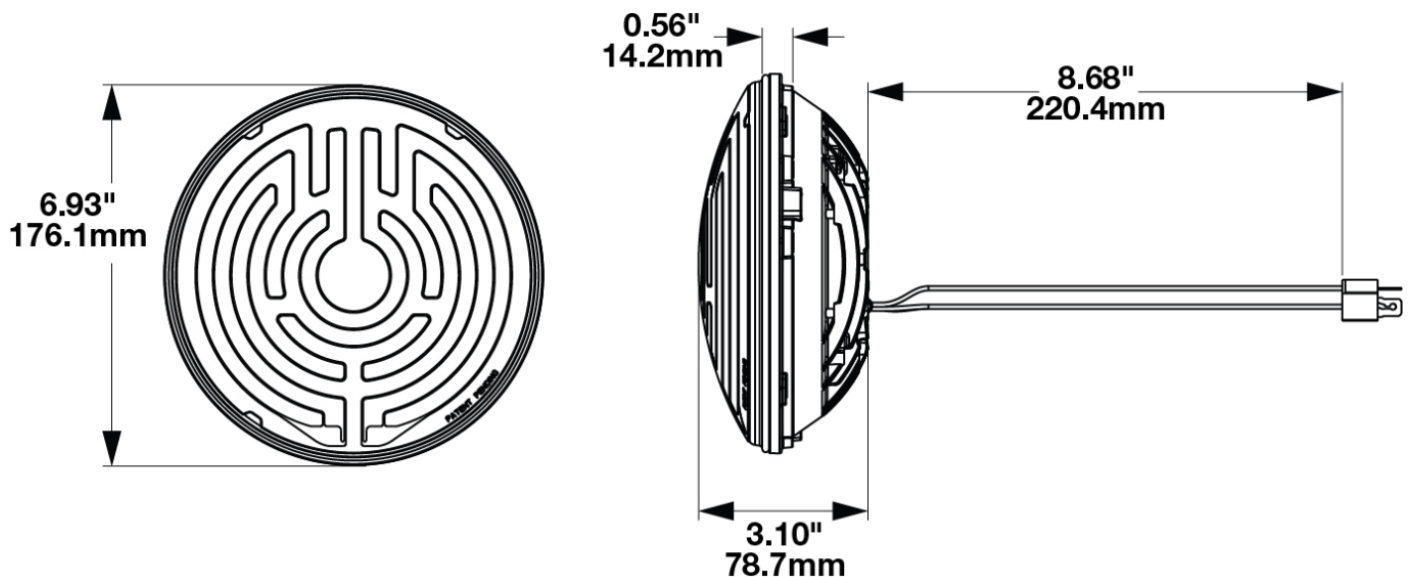

PRODUCT DIMENSIONS

Print date: 2024-11-10

© 2024 J.W. Speaker Corporation • Germantown, WI U.S.A.
www.jwspeaker.com • speaker@jwspeaker.com • 262.251.6660

J.W. SPEAKER
Engineered. Lighting. Solutions.