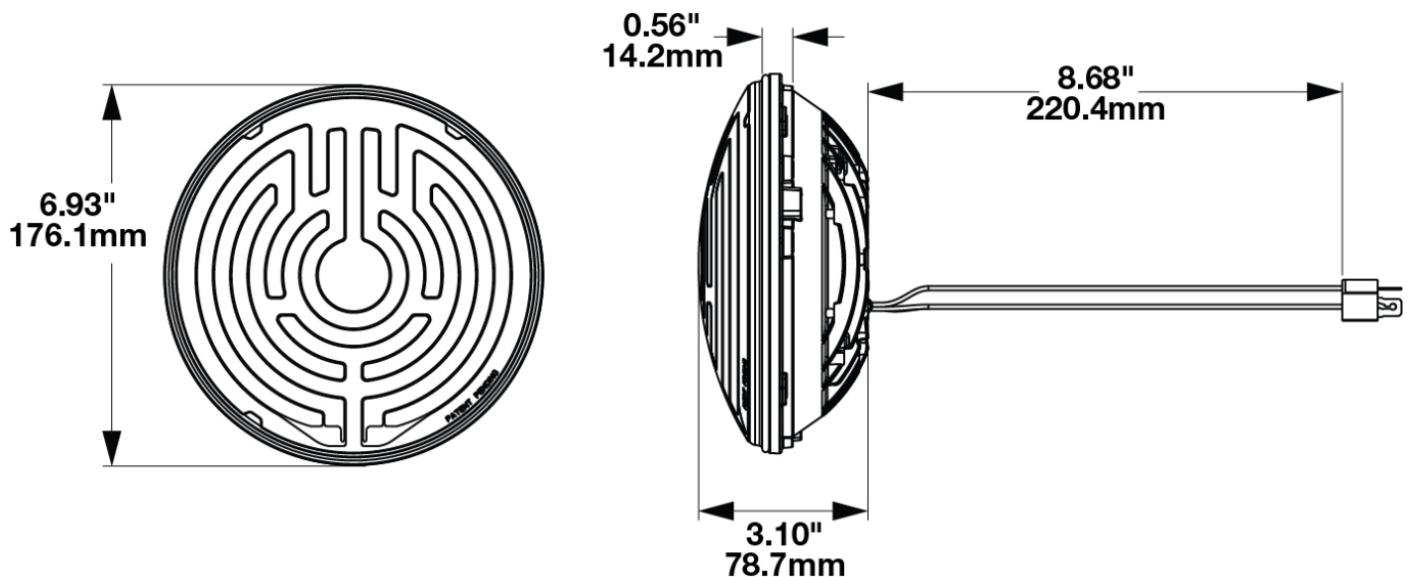

## PRODUCT INFORMATION

<b>Description</b>	Thomas Built Bus 7inch Headlight Mounting Kit
<b>Shape</b>	Round
<b>Mounting Hardware Description</b>	(x3) M8-1.25 x 25 M8 Bolt and Nylon Lock Nut
<b>Retrofits</b>	Thomas Built EFX bus headlights
<b>Product Weight</b>	2.00 lbs / 0.91 kgs
<b>Shipping Weight</b>	2.00 lbs / 0.91 kgs