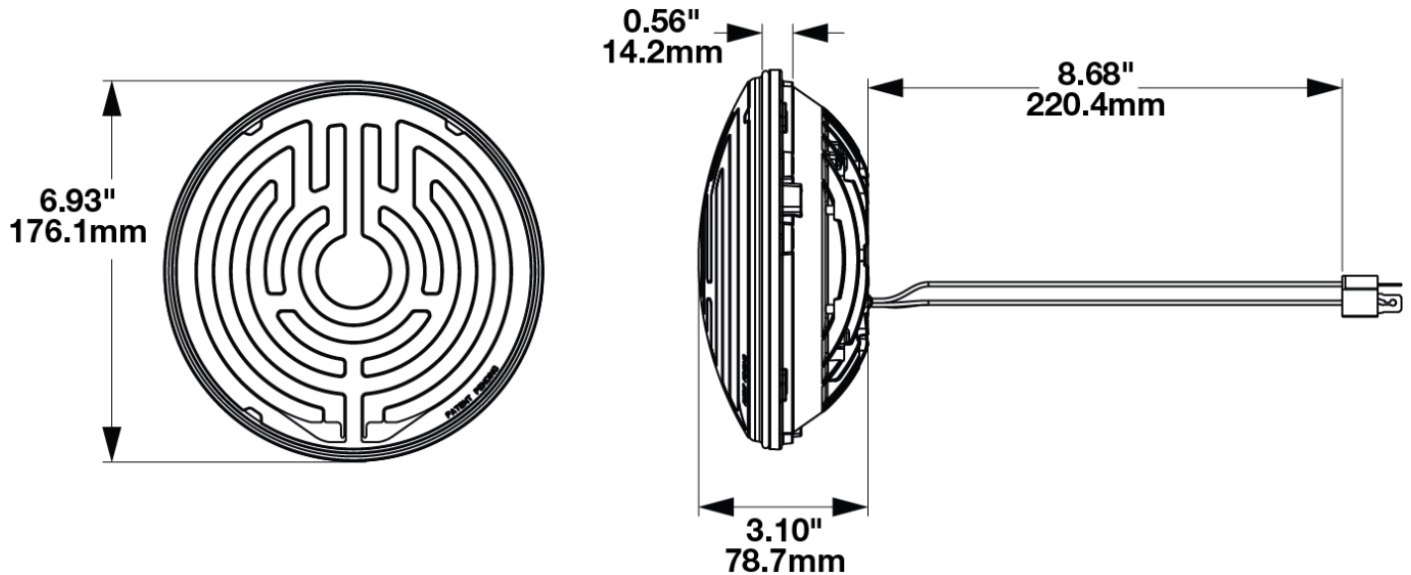

Thomas Built Bus 7inch Headlight Mounting Kit

PRODUCT DIMENSIONS

APPLICATIONS

PRODUCT WARNINGS

For California residents:

⚠ WARNING: Cancer and reproductive harm - www.P65Warnings.ca.gov.

⚠ AVERTISSEMENT: Cancer et effet nocif sur la reproduction - www.P65Warnings.ca.gov.

Print date: 2019-12-15

© 2019 J.W. Speaker Corporation • Germantown, WI U.S.A.
www.jwspeaker.com • speaker@jwspeaker.com • 262.251.6660

J.W. SPEAKER
Engineered. Lighting. Solutions.