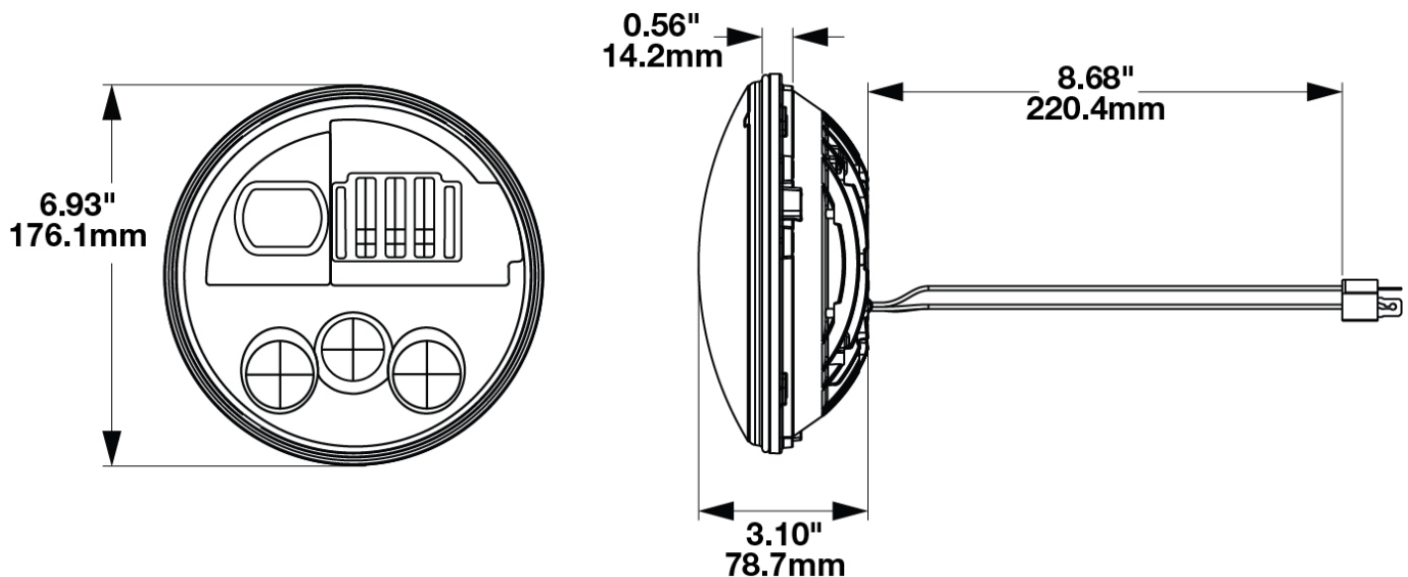

PRODUCT DIMENSIONS

Print date: 2024-11-10

© 2024 J.W. Speaker Corporation • Germantown, WI U.S.A.
www.jwspeaker.com • speaker@jwspeaker.com • 262.251.6660

J.W. SPEAKER
Engineered. Lighting. Solutions.