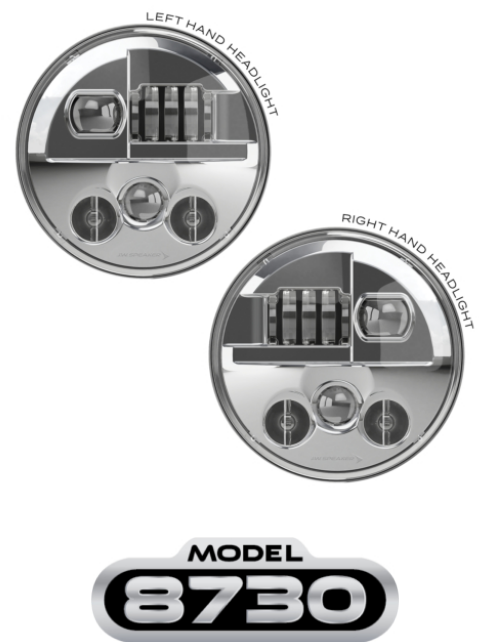

LED Headlights - Model 8730 Shallow 7" Round

PRODUCT INFORMATION

Description	LED Headlight - Model 8730 Shallow 7" Round, Chrome
Height	176.50 mm / 6.95 in
Width	176.50 mm / 6.95 in
Depth	75.00 mm / 2.95 in
Shape	Round
Outer Lens Material	Polycarbonate
Outer Lens Color	Clear
Housing Material	Aluminum
Housing Color	Black
Bezel Color	Chrome
Retrofits	2D1 "PAR56" or 7" round headlights
Connector or Wiring	H4
Mating Connector	H4 AMP#172615-2
Product Weight	4.00 lbs / 1.81 kgs
Shipping Weight	5.40 lbs / 2.45 kgs

PRODUCT DIMENSIONS

ELECTRICAL SPECIFICATIONS

Input Voltage	12-24V DC
Operating Voltage	9-30V DC
Transient Spike Protection	150V Peak @ 1 HZ-100 Pulses
Black Wire	Ground
Yellow Wire	Low Beam
White Wire	High Beam
Current Draw	2.25A @ 12V DC (Low Beam) 2.75A @ 12V DC (High Beam) 1.00A @ 24V DC (Low Beam) 1.25A @ 24V DC (High Beam)

FMVSS 108 s10.1 (Table XIX)	FMVSS 108 s10.1 (Table XVIII)
IEC IP69K	SAE J1113-13
SAE J1113-21	SAE J1113-4
Tested to ECE Reg. 10 (Radiated Emissions only)	

PHOTOMETRIC SPECIFICATIONS

Raw Lumen Output	3547 (High Beam); 2,800 (Low Beam)
Effective Lumen Output	1400 (High Beam); 925 (Low Beam)
Candela Output	62,100 (High Beam); 20,500 (Low Beam)
Nominal LED Color Temperature	5000 K
Beam Pattern(s)	Forward Lighting - High Beam (DOT) Forward Lighting - Low Beam (DOT)