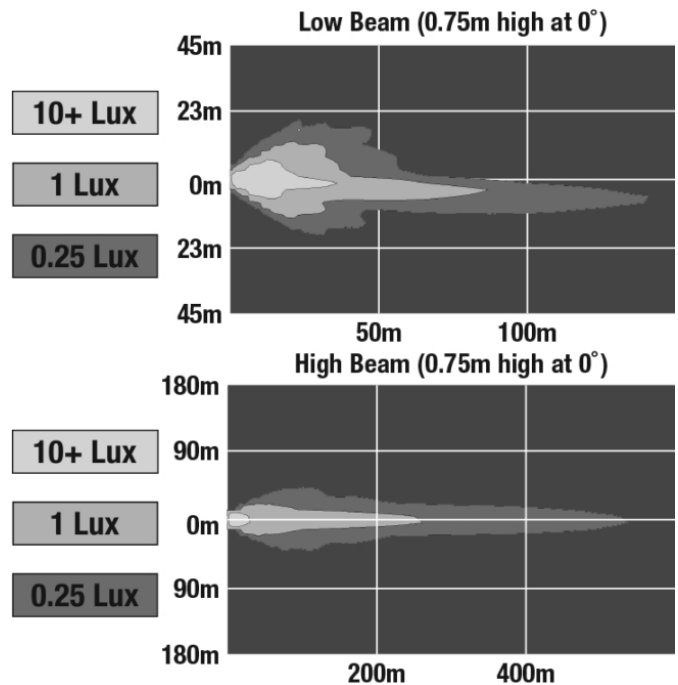

LED Headlights - Model 8730 Shallow 7" Round

PRODUCT INFORMATION

Description	LED Headlight - Model 8730 Shallow 7" Round, Chrome
Height	176.50 mm / 6.95 in
Width	176.50 mm / 6.95 in
Depth	75.00 mm / 2.95 in
Shape	Round
Outer Lens Material	Polycarbonate
Outer Lens Color	Clear
Housing Material	Aluminum
Housing Color	Black
Bezel Color	Chrome
Retrofits	2D1 "PAR56" or 7" round headlights
Connector or Wiring	H4
Mating Connector	H4 AMP#172615-2
Product Weight	4.00 lbs / 1.81 kgs
Shipping Weight	5.40 lbs / 2.45 kgs

PRODUCT DIMENSIONS

ELECTRICAL SPECIFICATIONS

Input Voltage	12-24V DC
Operating Voltage	9-30V DC
Transient Spike Protection	150V Peak @ 1 HZ-100 Pulses
Black Wire	Ground
Yellow Wire	Low Beam
White Wire	High Beam
Current Draw	2.25A @ 12V DC (Low Beam) 2.75A @ 12V DC (High Beam) 1.00A @ 24V DC (Low Beam) 1.25A @ 24V DC (High Beam)

Print date: 2019-12-15

© 2019 J.W. Speaker Corporation • Germantown, WI U.S.A.
www.jwspeaker.com • speaker@jwspeaker.com • 262.251.6660

LED Headlights - Model 8730 Shallow 7" Round

REGULATORY STANDARDS COMPLIANCE

FMVSS 108 s10.1 (Table XIX)	FMVSS 108 s10.1 (Table XVIII)
IEC IP69K	SAE J1113-13
SAE J1113-21	SAE J1113-4
Tested to ECE Reg. 10 (Radiated Emissions only)	

PHOTOMETRIC SPECIFICATIONS

Raw Lumen Output	3547 (High Beam); 2,800 (Low Beam)
Effective Lumen Output	1400 (High Beam); 925 (Low Beam)
Candela Output	62,100 (High Beam); 20,500 (Low Beam)
Nominal LED Color Temperature	5000 K
Beam Pattern(s)	Forward Lighting - High Beam (DOT) Forward Lighting - Low Beam (DOT)