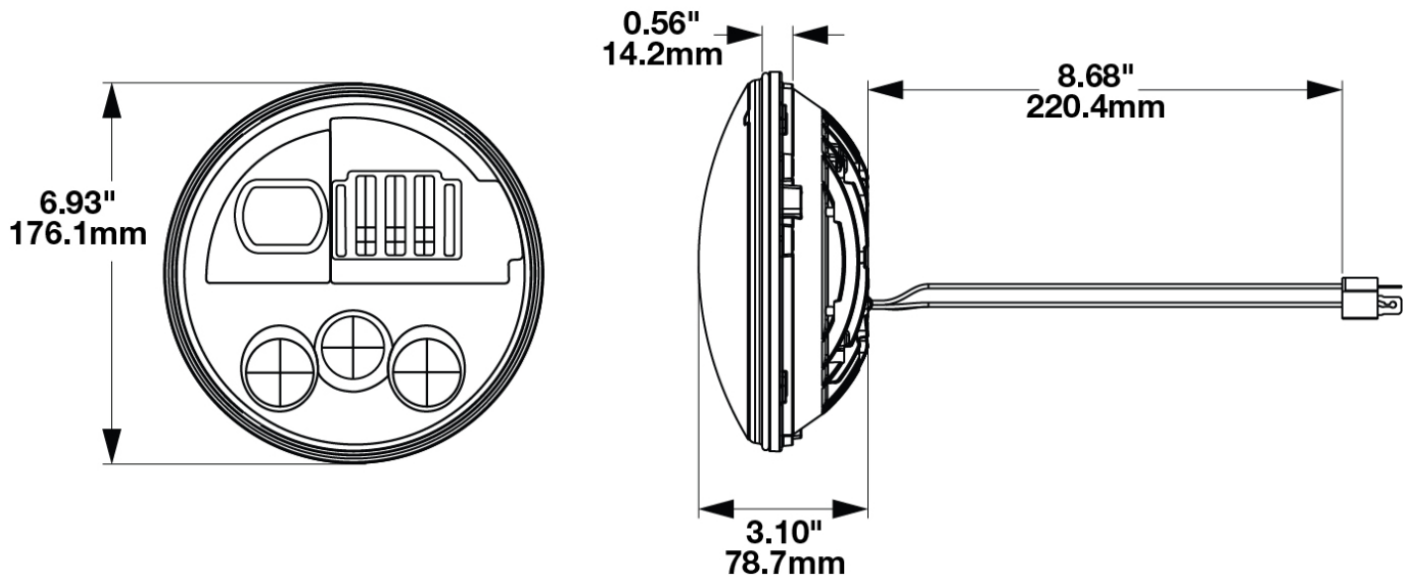

LED Headlights - Model 8730 Shallow 7" Round

PRODUCT INFORMATION

Description	LED Headlight - Model 8730 Shallow 7" Round, Chrome
Height	176.50 mm / 6.95 in
Width	176.50 mm / 6.95 in
Depth	75.00 mm / 2.95 in
Shape	Round
Outer Lens Material	Polycarbonate
Outer Lens Color	Clear
Housing Material	Aluminum
Housing Color	Black
Bezel Color	Chrome
Retrofits	2D1 "PAR56" or 7" round headlights
Connector or Wiring	H4
Mating Connector	H4 AMP#172615-2
Product Weight	4.00 lbs / 1.81 kgs
Shipping Weight	5.40 lbs / 2.45 kgs

PRODUCT DIMENSIONS

ELECTRICAL SPECIFICATIONS

Input Voltage	12-24V DC
Operating Voltage	9-30V DC
Transient Spike Protection	150V Peak @ 1 HZ-100 Pulses
Black Wire	Ground
Yellow Wire	Low Beam
White Wire	High Beam
Current Draw	2.25A @ 12V DC (Low Beam) 2.75A @ 12V DC (High Beam) 1.00A @ 24V DC (Low Beam) 1.25A @ 24V DC (High Beam)

FMVSS 108 s10.1 (Table XIX)	FMVSS 108 s10.1 (Table XVIII)
IEC IP69K	SAE J1113-13
SAE J1113-21	SAE J1113-4
Tested to ECE Reg. 10 (Radiated Emissions only)	

PHOTOMETRIC SPECIFICATIONS

Raw Lumen Output	3547 (High Beam); 2,800 (Low Beam)
Effective Lumen Output	1400 (High Beam); 925 (Low Beam)
Candela Output	62,100 (High Beam); 20,500 (Low Beam)
Nominal LED Color Temperature	5000 K
Beam Pattern(s)	Forward Lighting - High Beam (DOT) Forward Lighting - Low Beam (DOT)