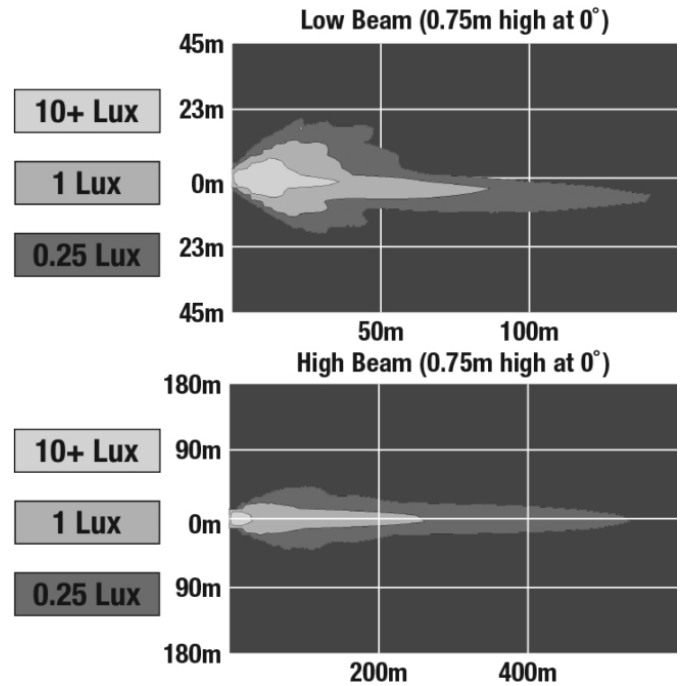

LED Headlights - Model 8730 Shallow 7" Round

PRODUCT INFORMATION

Description	12-24V LED High & Low Beam Shallow 7" Round Headlight with Chrome Bezel - 2 Light Kit
Height	176.50 mm / 6.95 in
Width	176.50 mm / 6.95 in
Depth	75.00 mm / 2.95 in
Shape	Round
Outer Lens Material	Polycarbonate
Outer Lens Color	Clear
Housing Material	Aluminum
Housing Color	Black
Bezel Color	Chrome
Retrofits	2D1 "PAR56" or 7" round headlights
Connector or Wiring	H4
Mating Connector	H4 AMP#172615-2
Product Weight	3.67 lbs / 1.66 kgs
Shipping Weight	5.40 lbs / 2.45 kgs

LED Headlights - Model 8730 Shallow 7" Round

ELECTRICAL SPECIFICATIONS

Input Voltage	12-24V DC
Operating Voltage	9-30V DC
Transient Spike Protection	150V Peak @ 1 HZ-100 Pulses
Black Wire	Ground
Yellow Wire	Low Beam
White Wire	High Beam
Current Draw	2.25A @ 12V DC (Low Beam) 2.75A @ 12V DC (High Beam) 1.00A @ 24V DC (Low Beam) 1.25A @ 24V DC (High Beam)

© 2024 J.W. Speaker Corporation • Germantown, WI U.S.A.
www.jwspeaker.com • speaker@jwspeaker.com • 262.251.6660

LED Headlights - Model 8730 Shallow 7" Round

PHOTOMETRIC SPECIFICATIONS

Raw Lumen Output	3547 (High Beam); 2,800 (Low
Effective Lumen Output	1400 (High Beam); 925 (Low
Candela Output	62,100 (High Beam); 20,500 (Low
Nominal LED Color Temperature	5000 K
Beam Pattern(s)	Forward Lighting - High Beam (DOT) Forward Lighting - Low Beam (DOT)