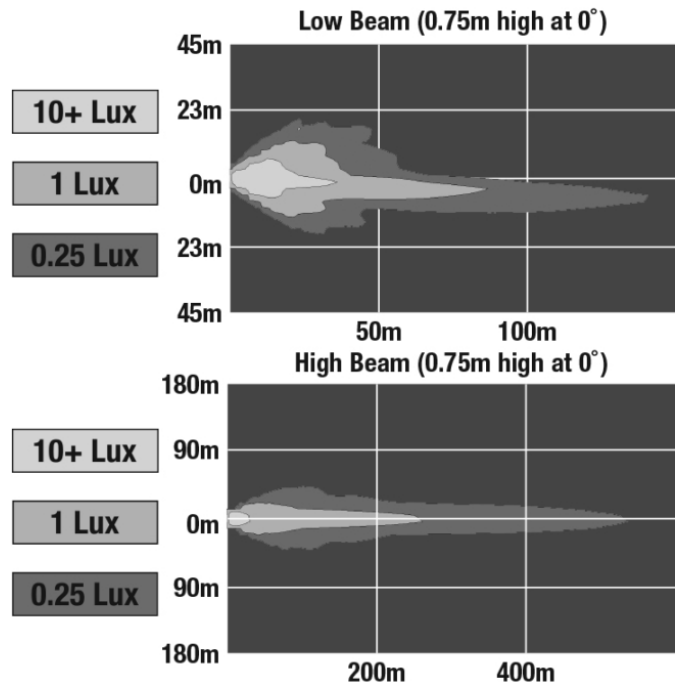

## PRODUCT DIMENSIONS

# LED Headlights - Model 8730 Shallow 7" Round

## PHOTOMETRIC SPECIFICATIONS

<b>Raw Lumen Output</b>	3547 (High Beam); 2,800 (Low Beam)
<b>Effective Lumen Output</b>	1400 (High Beam); 925 (Low Beam)
<b>Candela Output</b>	62,100 (High Beam); 20,500 (Low Beam)
<b>Nominal LED Color Temperature</b>	5000 K
<b>Beam Pattern(s)</b>	Forward Lighting - High Beam (DOT) Forward Lighting - Low Beam (DOT)