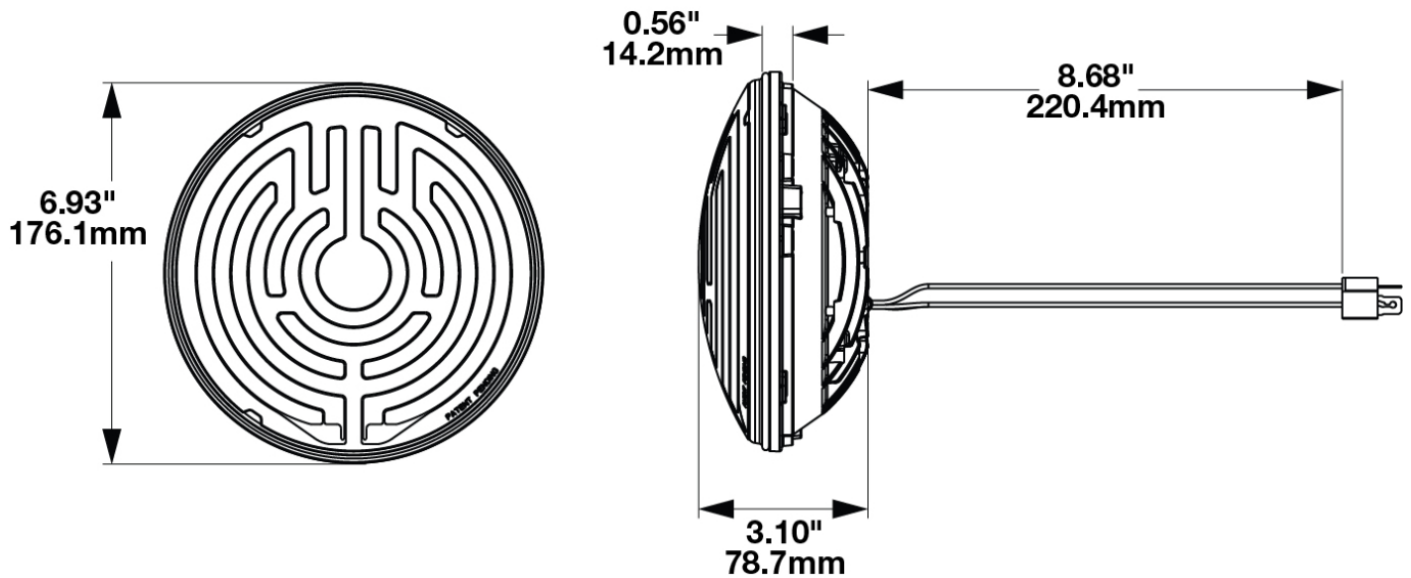

## PRODUCT INFORMATION

<b>Description</b>	12-24V LED High & Low Beam Heated Shallow 7" Round Headlight with Chrome Bezel - 2 Light Kit
<b>Height</b>	176.50 mm / 6.95 in
<b>Width</b>	176.50 mm / 6.95 in
<b>Depth</b>	75.00 mm / 2.95 in
<b>Shape</b>	Round
<b>Outer Lens Material</b>	Polycarbonate
<b>Outer Lens Color</b>	Clear
<b>Housing Material</b>	Aluminum
<b>Housing Color</b>	Black
<b>Bezel Color</b>	Chrome
<b>Retrofits</b>	2D1 "PAR56" or 7" round headlights
<b>Connector or Wiring</b>	H4
<b>Mating Connector</b>	H4 AMP#172615-2
<b>Product Weight</b>	3.67 lbs / 1.66 kgs
<b>Shipping Weight</b>	5.40 lbs / 2.45 kgs

## PRODUCT DIMENSIONS