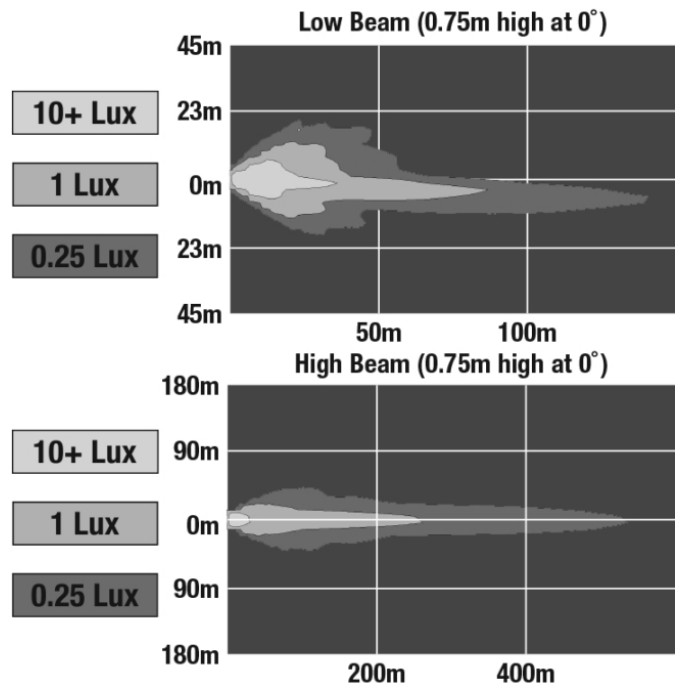

## PRODUCT DIMENSIONS

# LED Headlights - Model 8730 Shallow 7" Round

## PHOTOMETRIC SPECIFICATIONS

<b>Raw Lumen Output</b>	3547 (High Beam); 2,800 (Low Beam)
<b>Effective Lumen Output</b>	1400 (High Beam); 925 (Low Beam)
<b>Candela Output</b>	62,100 (High Beam); 20,500 (Low Beam)
<b>Nominal LED Color Temperature</b>	5000 K
<b>Beam Pattern(s)</b>	Forward Lighting - High Beam (DOT) Forward Lighting - Low Beam (DOT)