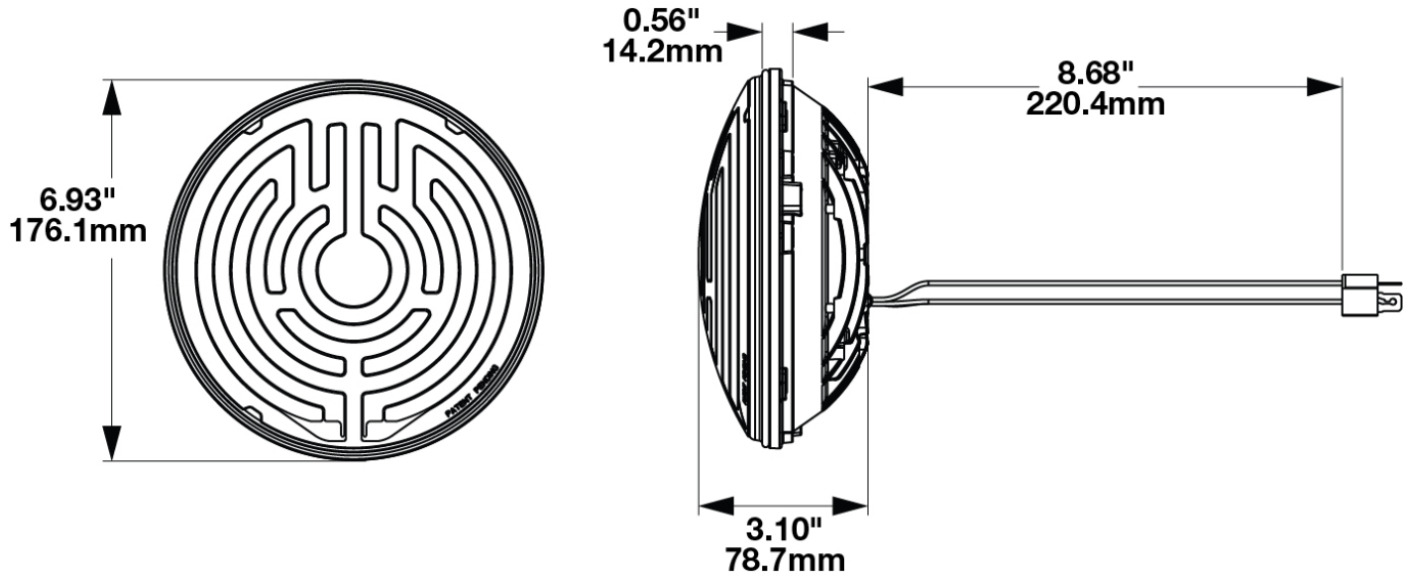

LED Headlights - Model 8730 Shallow 7" Round

PRODUCT INFORMATION

Description	12-24V LED High & Low Beam Heated Shallow 7" Round Headlight with Chrome Bezel - 2 Light Kit
Height	176.50 mm / 6.95 in
Width	176.50 mm / 6.95 in
Depth	75.00 mm / 2.95 in
Shape	Round
Outer Lens Material	Polycarbonate
Outer Lens Color	Clear
Housing Material	Aluminum
Housing Color	Black
Bezel Color	Chrome
Retrofits	2D1 "PAR56" or 7" round headlights
Connector or Wiring	H4
Mating Connector	H4 AMP#172615-2
Product Weight	3.67 lbs / 1.66 kgs
Shipping Weight	5.40 lbs / 2.45 kgs

PRODUCT DIMENSIONS

ELECTRICAL SPECIFICATIONS

Input Voltage	12-24V DC
Operating Voltage	9-30V DC
Transient Spike Protection	150V Peak @ 1 HZ-100 Pulses
Black Wire	Ground
Yellow Wire	Low Beam
White Wire	High Beam
Current Draw	2.25A @ 12V DC (Low Beam) 2.75A @ 12V DC (High Beam) 1.00A @ 24V DC (Low Beam) 1.25A @ 24V DC (High Beam) 5.25A @ 12V DC (Low Beam w/Heat) 5.75A @ 12V DC (High Beam w/Heat) 2.5A @ 24V DC (Low Beam w/Heat) 2.75A @ 24V DC (High Beam w/Heat)

FMVSS 108 s10.1 (Table XIX)	FMVSS 108 s10.1 (Table XVIII)
IEC IP69K	SAE J1113-13
SAE J1113-21	SAE J1113-4

PHOTOMETRIC SPECIFICATIONS

Raw Lumen Output	3547 (High Beam); 2,800 (Low)
Effective Lumen Output	1400 (High Beam); 925 (Low)
Candela Output	62,100 (High Beam); 20,500 (Low)
Nominal LED Color Temperature	5000 K
Beam Pattern(s)	Forward Lighting - High Beam (DOT) Forward Lighting - Low Beam (DOT)