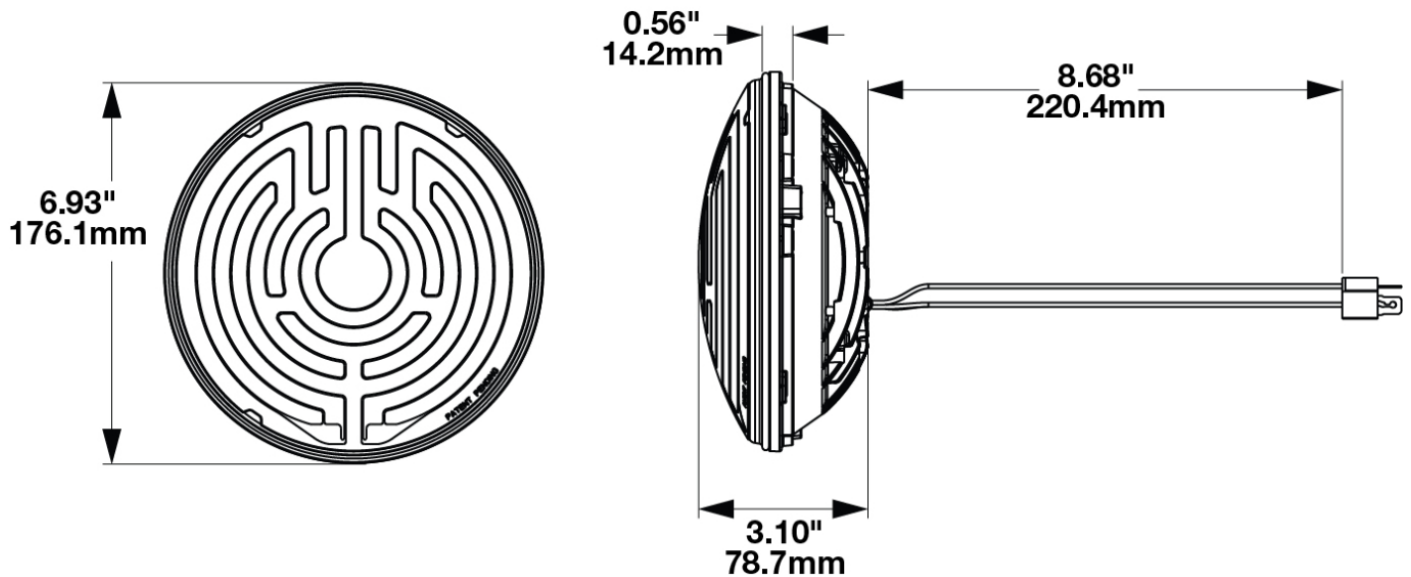

## PRODUCT INFORMATION

<b>Description</b>	LED Headlight - Heated Model 8730 Shallow 7" Round, Chrome
<b>Height</b>	176.50 mm / 6.95 in
<b>Width</b>	176.50 mm / 6.95 in
<b>Depth</b>	75.00 mm / 2.95 in
<b>Shape</b>	Round
<b>Outer Lens Material</b>	Polycarbonate
<b>Outer Lens Color</b>	Clear
<b>Housing Material</b>	Aluminum
<b>Housing Color</b>	Black
<b>Bezel Color</b>	Chrome
<b>Retrofits</b>	2D1 "PAR56" or 7" round headlights
<b>Connector or Wiring</b>	H4
<b>Mating Connector</b>	H4 AMP#172615-2
<b>Product Weight</b>	4.00 lbs / 1.81 kgs
<b>Shipping Weight</b>	5.40 lbs / 2.45 kgs

## PRODUCT DIMENSIONS