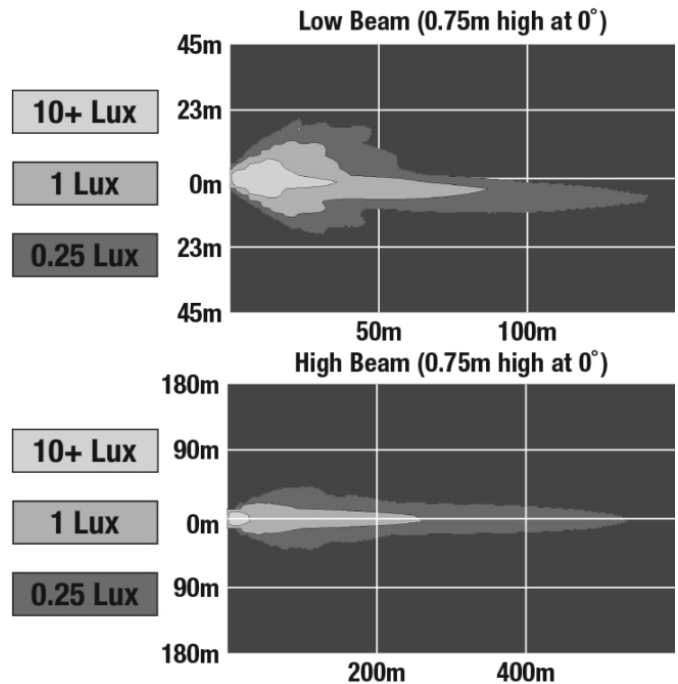

LED Headlights - Model 8730 Shallow 7" Round

PRODUCT INFORMATION

Description	12-24V LED High & Low Beam Heated Shallow 7" Round Headlight with Chrome Bezel - 2 Light Kit
Height	176.50 mm / 6.95 in
Width	176.50 mm / 6.95 in
Depth	75.00 mm / 2.95 in
Shape	Round
Outer Lens Material	Polycarbonate
Outer Lens Color	Clear
Housing Material	Aluminum
Housing Color	Black
Bezel Color	Chrome
Retrofits	2D1 "PAR56" or 7" round headlights
Connector or Wiring	H4
Mating Connector	H4 AMP#172615-2
Product Weight	3.67 lbs / 1.66 kgs
Shipping Weight	5.40 lbs / 2.45 kgs

PRODUCT DIMENSIONS

ELECTRICAL SPECIFICATIONS

Input Voltage	12-24V DC
Operating Voltage	9-30V DC
Transient Spike Protection	150V Peak @ 1 HZ-100 Pulses
Black Wire	Ground
Yellow Wire	Low Beam
White Wire	High Beam
Current Draw	2.25A @ 12V DC (Low Beam) 2.75A @ 12V DC (High Beam) 1.00A @ 24V DC (Low Beam) 1.25A @ 24V DC (High Beam) 5.25A @ 12V DC (Low Beam w/Heat) 5.75A @ 12V DC (High Beam w/Heat) 2.5A @ 24V DC (Low Beam w/Heat) 2.75A @ 24V DC (High Beam w/Heat)

Print date: 2026-06-09

© 2026 J.W. Speaker Corporation • Germantown, WI U.S.A.
www.jwspeaker.com • speaker@jwspeaker.com • 262.251.6660

LED Headlights - Model 8730 Shallow 7" Round

REGULATORY STANDARDS COMPLIANCE

FMVSS 108 s10.1 (Table XIX)	FMVSS 108 s10.1 (Table XVIII)
IEC IP69K	SAE J1113-13
SAE J1113-21	SAE J1113-4

PHOTOMETRIC SPECIFICATIONS

Raw Lumen Output	3547 (High Beam); 2,800 (Low)
Effective Lumen Output	1400 (High Beam); 925 (Low)
Candela Output	62,100 (High Beam); 20,500 (Low)
Nominal LED Color Temperature	5000 K
Beam Pattern(s)	Forward Lighting - High Beam (DOT) Forward Lighting - Low Beam (DOT)