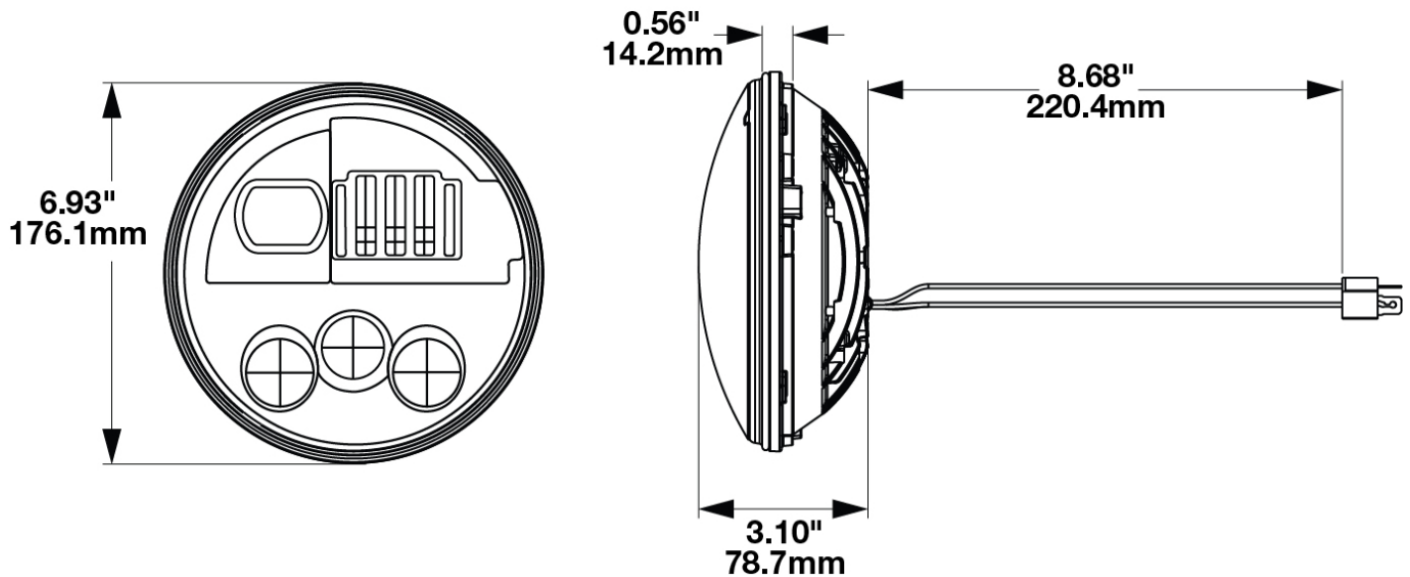

LED Headlights - Model 8730 Shallow 7" Round

PRODUCT INFORMATION

Description	LED Headlight - Model 8730 Shallow 7" Round, Black
Height	176.50 mm / 6.95 in
Width	176.50 mm / 6.95 in
Depth	75.00 mm / 2.95 in
Shape	Round
Outer Lens Material	Polycarbonate
Outer Lens Color	Clear
Housing Material	Aluminum
Housing Color	Black
Bezel Color	Black
Retrofits	2D1 "PAR56" or 7" round headlights
Connector or Wiring	H4
Mating Connector	H4 AMP#172615-2
Product Weight	4.00 lbs / 1.81 kgs
Shipping Weight	5.40 lbs / 2.45 kgs

PRODUCT DIMENSIONS

ELECTRICAL SPECIFICATIONS

Input Voltage	12-24V DC
Operating Voltage	9-30V DC
Transient Spike Protection	150V Peak @ 1 HZ-100 Pulses
Black Wire	Ground
Yellow Wire	Low Beam
White Wire	High Beam
Current Draw	2.25A @ 12V DC (Low Beam) 2.75A @ 12V DC (High Beam) 1.00A @ 24V DC (Low Beam) 1.25A @ 24V DC (High Beam)

FMVSS 108 s10.1 (Table XIX)	FMVSS 108 s10.1 (Table XVIII)
IEC IP69K	SAE J1113-13
SAE J1113-21	SAE J1113-4
Tested to ECE Reg. 10 (Radiated Emissions only)	

PHOTOMETRIC SPECIFICATIONS

Raw Lumen Output	3547 (High Beam); 2,800 (Low Beam)
Effective Lumen Output	1400 (High Beam); 925 (Low Beam)
Candela Output	62,100 (High Beam); 20,500 (Low Beam)
Nominal LED Color Temperature	5000 K
Beam Pattern(s)	Forward Lighting - High Beam (DOT) Forward Lighting - Low Beam (DOT)