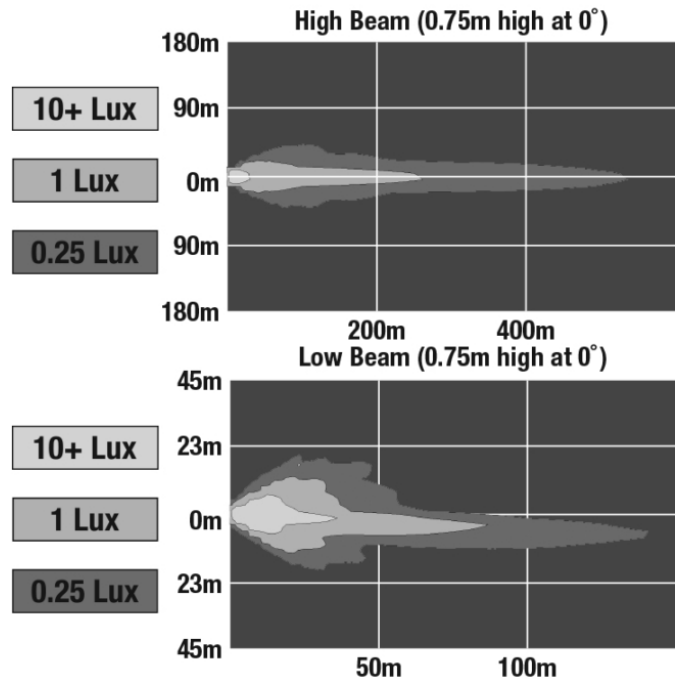

LED Headlights - Model 8730 Shallow 7" Round

PRODUCT INFORMATION

Description	LED Headlight - Model 8730 Shallow 7" Round, Black
Height	176.50 mm / 6.95 in
Width	176.50 mm / 6.95 in
Depth	75.00 mm / 2.95 in
Shape	Round
Outer Lens Material	Polycarbonate
Outer Lens Color	Clear
Housing Material	Aluminum
Housing Color	Black
Bezel Color	Black
Retrofits	2D1 "PAR56" or 7" round headlights
Connector or Wiring	H4
Mating Connector	H4 AMP#172615-2
Product Weight	4.00 lbs / 1.81 kgs
Shipping Weight	5.40 lbs / 2.45 kgs

PRODUCT DIMENSIONS

ELECTRICAL SPECIFICATIONS

Input Voltage	12-24V DC
Operating Voltage	9-30V DC
Transient Spike Protection	150V Peak @ 1 HZ-100 Pulses
Black Wire	Ground
Yellow Wire	Low Beam
White Wire	High Beam
Current Draw	2.25A @ 12V DC (Low Beam) 2.75A @ 12V DC (High Beam) 1.00A @ 24V DC (Low Beam) 1.25A @ 24V DC (High Beam)

Print date: 2019-12-15

© 2019 J.W. Speaker Corporation • Germantown, WI U.S.A.
www.jwspeaker.com • speaker@jwspeaker.com • 262.251.6660

LED Headlights - Model 8730 Shallow 7" Round

REGULATORY STANDARDS COMPLIANCE

FMVSS 108 s10.1 (Table XIX)	FMVSS 108 s10.1 (Table XVIII)
IEC IP69K	SAE J1113-13
SAE J1113-21	SAE J1113-4
Tested to ECE Reg. 10 (Radiated Emissions only)	

PHOTOMETRIC SPECIFICATIONS

Raw Lumen Output	3547 (High Beam); 2,800 (Low Beam)
Effective Lumen Output	1400 (High Beam); 925 (Low Beam)
Candela Output	62,100 (High Beam); 20,500 (Low Beam)
Nominal LED Color Temperature	5000 K
Beam Pattern(s)	Forward Lighting - High Beam (DOT) Forward Lighting - Low Beam (DOT)