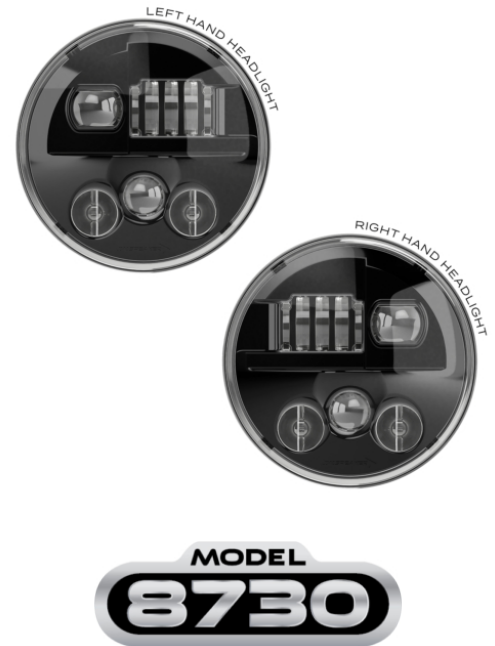

LED Headlights - Model 8730 Shallow 7" Round

PRODUCT INFORMATION

Description	LED Headlight - Model 8730 Shallow 7" Round, Black
Height	176.50 mm / 6.95 in
Width	176.50 mm / 6.95 in
Depth	75.00 mm / 2.95 in
Shape	Round
Outer Lens Material	Polycarbonate
Outer Lens Color	Clear
Housing Material	Aluminum
Housing Color	Black
Bezel Color	Black
Retrofits	2D1 "PAR56" or 7" round headlights
Connector or Wiring	H4
Mating Connector	H4 AMP#172615-2
Product Weight	4.00 lbs / 1.81 kgs
Shipping Weight	5.40 lbs / 2.45 kgs

PRODUCT DIMENSIONS

ELECTRICAL SPECIFICATIONS

Input Voltage	12-24V DC
Operating Voltage	9-30V DC
Transient Spike Protection	150V Peak @ 1 HZ-100 Pulses
Black Wire	Ground
Yellow Wire	Low Beam
White Wire	High Beam
Current Draw	2.25A @ 12V DC (Low Beam) 2.75A @ 12V DC (High Beam) 1.00A @ 24V DC (Low Beam) 1.25A @ 24V DC (High Beam)

FMVSS 108 s10.1 (Table XIX)	FMVSS 108 s10.1 (Table XVIII)
IEC IP69K	SAE J1113-13
SAE J1113-21	SAE J1113-4
Tested to ECE Reg. 10 (Radiated Emissions only)	

PHOTOMETRIC SPECIFICATIONS

Raw Lumen Output	3547 (High Beam); 2,800 (Low Beam)
Effective Lumen Output	1400 (High Beam); 925 (Low Beam)
Candela Output	62,100 (High Beam); 20,500 (Low Beam)
Nominal LED Color Temperature	5000 K
Beam Pattern(s)	Forward Lighting - High Beam (DOT) Forward Lighting - Low Beam (DOT)