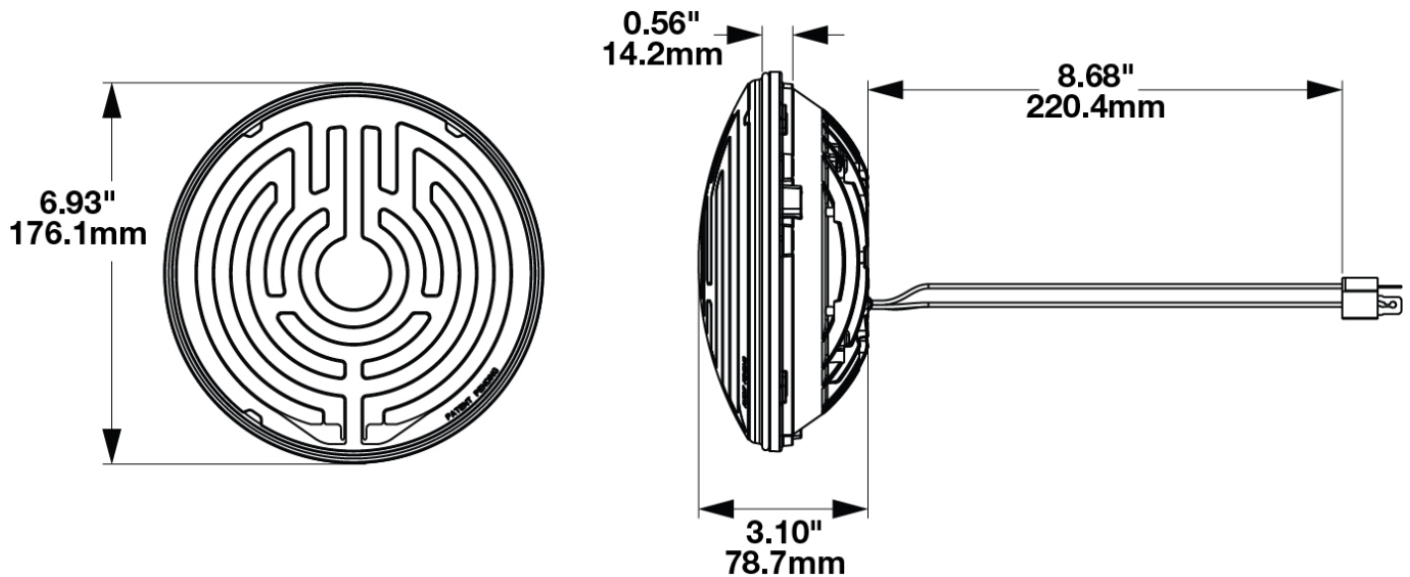

LED Headlights - Model 8730 Shallow 7" Round

PRODUCT INFORMATION

Description	LED Headlight - Heated Model 8730 Shallow 7" Round, Black
Height	176.50 mm / 6.95 in
Width	176.50 mm / 6.95 in
Depth	75.00 mm / 2.95 in
Shape	Round
Outer Lens Material	Polycarbonate
Outer Lens Color	Clear
Housing Material	Aluminum
Housing Color	Black
Bezel Color	Black
Retrofits	2D1 "PAR56" or 7" round headlights
Connector or Wiring	H4
Mating Connector	H4 AMP#172615-2
Product Weight	4.00 lbs / 1.81 kgs
Shipping Weight	5.40 lbs / 2.45 kgs

PRODUCT DIMENSIONS

ELECTRICAL SPECIFICATIONS

Input Voltage	12-24V DC
Operating Voltage	9-30V DC
Transient Spike Protection	150V Peak @ 1 HZ-100 Pulses
Black Wire	Ground
Yellow Wire	Low Beam
White Wire	High Beam
Current Draw	2.25A @ 12V DC (Low Beam)
	2.75A @ 12V DC (High Beam)
	1.00A @ 24V DC (Low Beam)
	1.25A @ 24V DC (High Beam)
	2.25A @ 12V DC (Low Beam w/Heat)
	5.25A @ 12V DC (High Beam w/Heat)
	4.25A @ 24V DC (Low Beam w/Heat)
	2.5A @ 24V DC (High Beam w/Heat)