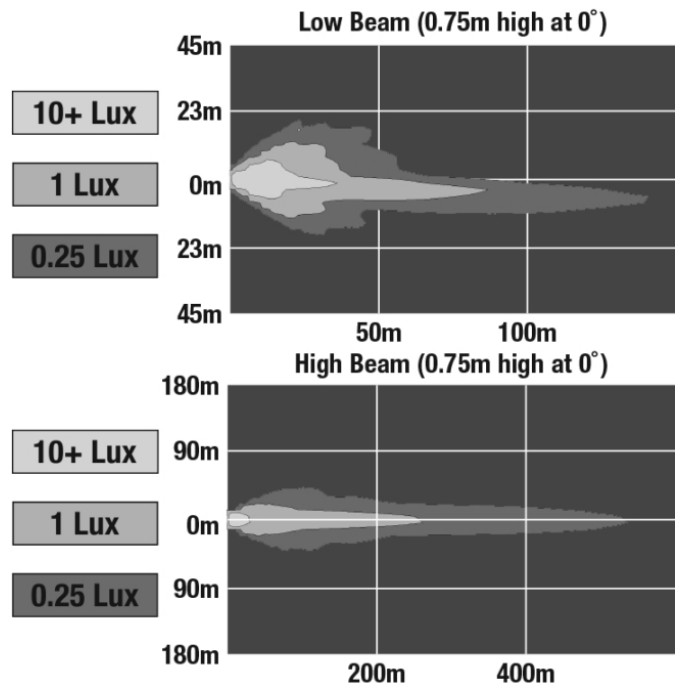

LED Headlights - Model 8730 Shallow 7" Round

PRODUCT INFORMATION

Description	LED Headlight - Heated Model 8730 Shallow 7" Round, Black
Height	176.50 mm / 6.95 in
Width	176.50 mm / 6.95 in
Depth	75.00 mm / 2.95 in
Shape	Round
Outer Lens Material	Polycarbonate
Outer Lens Color	Clear
Housing Material	Aluminum
Housing Color	Black
Bezel Color	Black
Retrofits	2D1 "PAR56" or 7" round headlights
Connector or Wiring	H4
Mating Connector	H4 AMP#172615-2
Product Weight	4.00 lbs / 1.81 kgs
Shipping Weight	5.40 lbs / 2.45 kgs

PRODUCT DIMENSIONS

ELECTRICAL SPECIFICATIONS

Input Voltage	12-24V DC
Operating Voltage	9-30V DC
Transient Spike Protection	150V Peak @ 1 HZ-100 Pulses
Black Wire	Ground
Yellow Wire	Low Beam
White Wire	High Beam
Current Draw	2.25A @ 12V DC (Low Beam)
	2.75A @ 12V DC (High Beam)
	1.00A @ 24V DC (Low Beam)
	1.25A @ 24V DC (High Beam)
	2.25A @ 12V DC (Low Beam w/Heat)
	5.25A @ 12V DC (High Beam w/Heat)
	4.25A @ 24V DC (Low Beam w/Heat)
	2.5A @ 24V DC (High Beam w/Heat)

Print date: 2019-12-15

© 2019 J.W. Speaker Corporation • Germantown, WI U.S.A.
 www.jwspeaker.com • speaker@jwspeaker.com • 262.251.6660

LED Headlights - Model 8730 Shallow 7" Round

REGULATORY STANDARDS COMPLIANCE

FMVSS 108 s10.1 (Table XIX)	FMVSS 108 s10.1 (Table XVIII)
IEC IP69K	SAE J1113-13
SAE J1113-21	SAE J1113-4
Tested to ECE Reg. 10 (Radiated Emissions only)	

PHOTOMETRIC SPECIFICATIONS

Raw Lumen Output	3547 (High Beam); 2,800 (Low Beam)
Effective Lumen Output	1400 (High Beam); 925 (Low Beam)
Candela Output	62,100 (High Beam); 20,500 (Low Beam)
Nominal LED Color Temperature	5000 K
Beam Pattern(s)	Forward Lighting - High Beam (DOT) Forward Lighting - Low Beam (DOT)