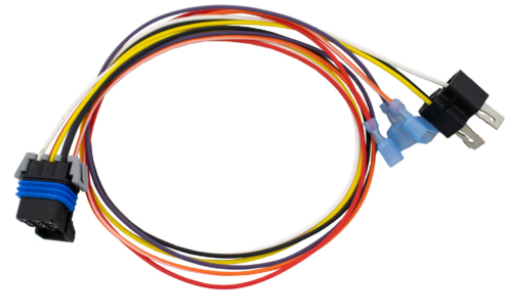

# 5 Function Wire Assembly for Model 8633

## PRODUCT INFORMATION

---

<b>Description</b>	5 Function Wire Assembly for Model 8633
<b>Depth</b>	639.00 mm / 25.16 in
<b>Connector or Wiring</b>	H4 Male (x1), 3-520106-2 AMP Insulated Terminal (x3)
<b>Mating Connector</b>	H4 Female (x1), 3-350819-2 AMP Insulated Terminal (x3)
<b>Product Weight</b>	0.40 lbs / 0.18 kgs
<b>Shipping Weight</b>	0.46 lbs / 0.21 kgs