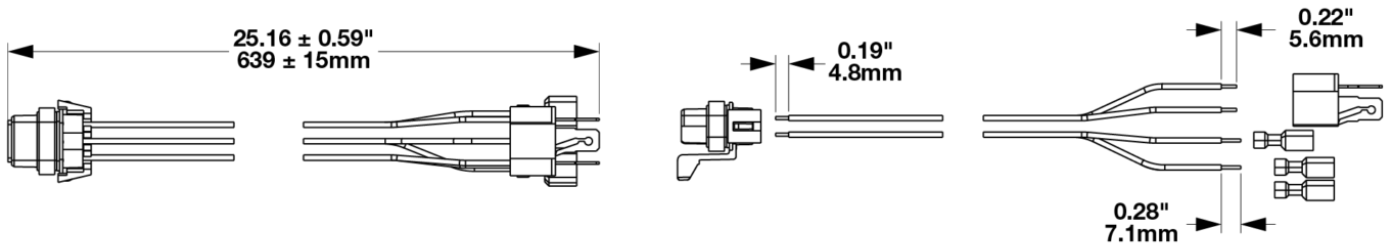

## PRODUCT INFORMATION

---

<b>Description</b>	5 Function Wire Assembly for Model 8633
<b>Depth</b>	639.00 mm / 25.16 in
<b>Connector or Wiring</b>	H4 Male (x1), 3-520106-2 AMP Insulated Terminal (x3)
<b>Mating Connector</b>	H4 Female (x1), 3-350819-2 AMP Insulated Terminal (x3)
<b>Product Weight</b>	0.40 lbs / 0.18 kgs
<b>Shipping Weight</b>	0.46 lbs / 0.21 kgs

## PRODUCT DIMENSIONS