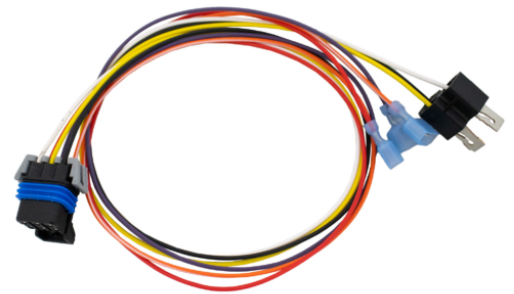

# 5 Function Wire Assembly for Model 8633

## PRODUCT INFORMATION

---

<b>Description</b>	5 Function Wire Assembly for Model 8633
<b>Depth</b>	639.00 mm / 25.16 in
<b>Connector or Wiring</b>	H4 Male (x1), 3-520106-2 AMP Insulated Terminal (x3)
<b>Mating Connector</b>	H4 Female (x1), 3-350819-2 AMP Insulated Terminal (x3)
<b>Product Weight</b>	0.40 lbs / 0.18 kgs
<b>Shipping Weight</b>	0.46 lbs / 0.21 kgs