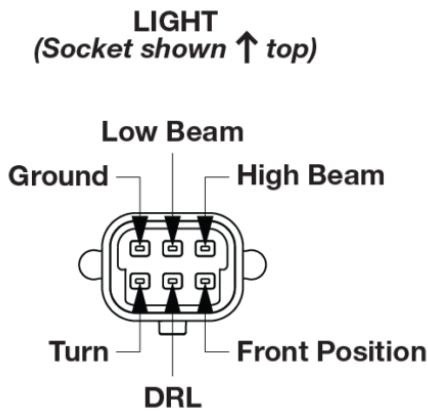

Pin Out Information