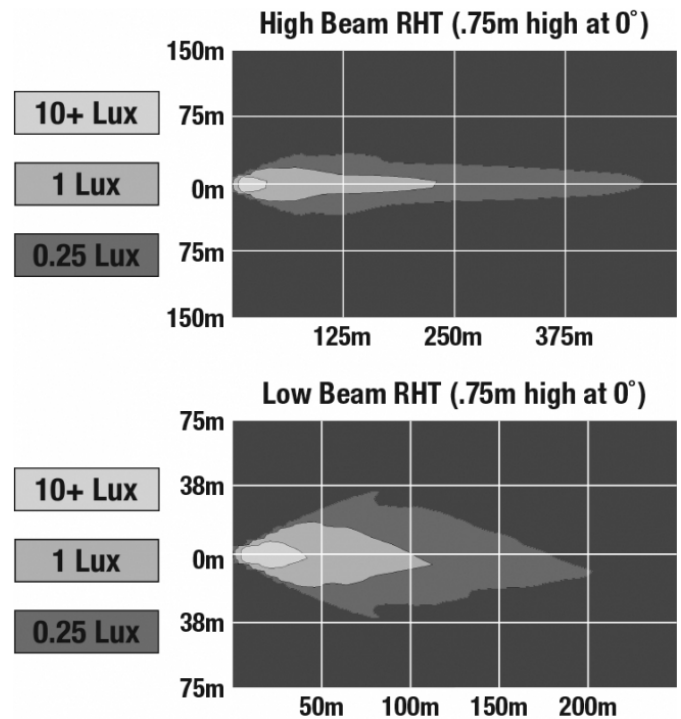

## PHOTOMETRIC SPECIFICATIONS

|                                      |  |
|--------------------------------------|--|
| <b>Raw Lumen Output</b>              | 2925 HB / 2025 LB  |
| <b>Effective Lumen Output</b>        | 1000 HB / 660 LB   |
| <b>Candela Output</b>                | 51000 HB / 23000 LB  |
| <b>Nominal LED Color Temperature</b> | 5665 K   |
| <b>Beam Pattern(s)</b>               | Forward Lighting - Daytime Running Light<br>Forward Lighting - High Beam (ECE)<br>Forward Lighting - Low Beam (ECE Right Hand)<br>Signalization - Front Position<br>Signalization - Marker<br>Signalization - Turn (Front) |