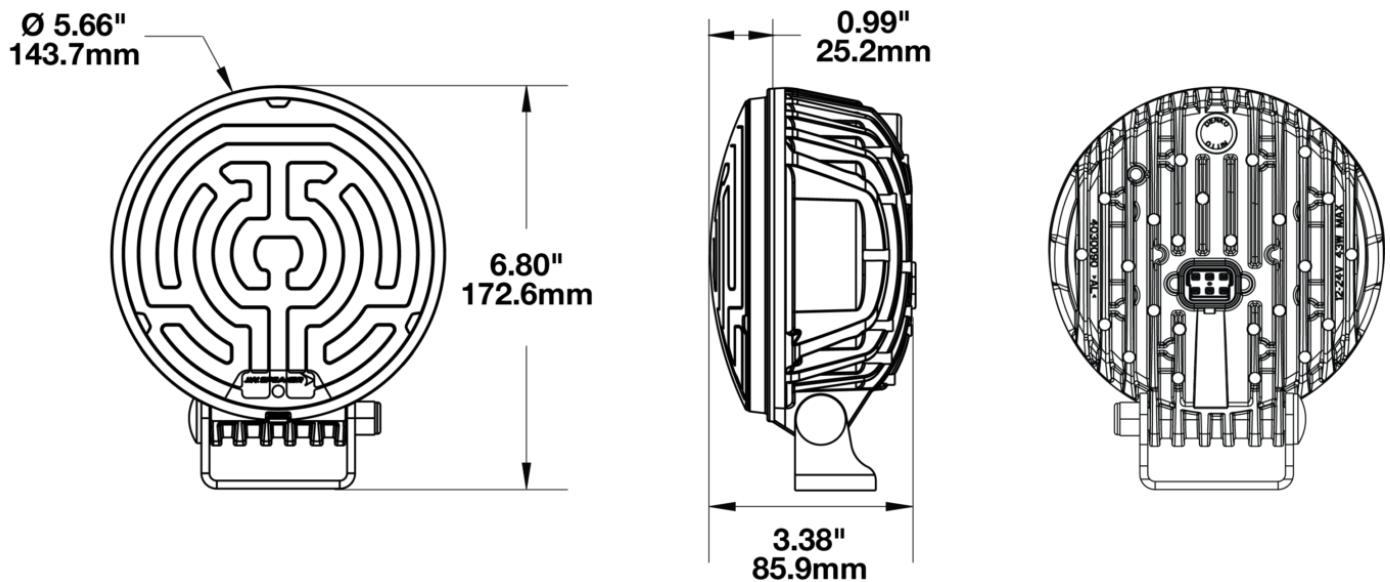

## PRODUCT INFORMATION

|                                      |  |
|--------------------------------------|--|
| <b>Description</b>                   | 12/24V DOT/ECE LED RHT Heated Headlight w/ Turn Signal, DRL, & FP - 2 Light Kit (NO WIRE ASSEMBLY) |
| <b>Height</b>                        | 172.50 mm / 6.79 in  |
| <b>Width</b>                         | 143.50 mm / 5.65 in  |
| <b>Depth</b>                         | 88.20 mm / 3.47 in   |
| <b>Shape</b>                         | Round  |
| <b>Outer Lens Material</b>           | Polycarbonate  |
| <b>Outer Lens Color</b>              | Clear  |
| <b>Housing Material</b>              | Aluminum   |
| <b>Housing Color</b>                 | Black  |
| <b>Bezel Color</b>                   | N/A  |
| <b>Mounting Hardware Description</b> | (x1) 0.375"-16 x 1.5" Pedestal   |
| <b>Mounting Type</b>                 | Pedestal   |
| <b>Connector or Wiring</b>           | Housing Integral connector: Aptiv 12124107   |
| <b>Mating Connector</b>              | Aptiv 12052848 JWS 5747010   |
| <b>Product Weight</b>                | 4.80 lbs / 2.18 kgs  |
| <b>Shipping Weight</b>               | 5.81 lbs / 2.64 kgs  |

## PRODUCT DIMENSIONS