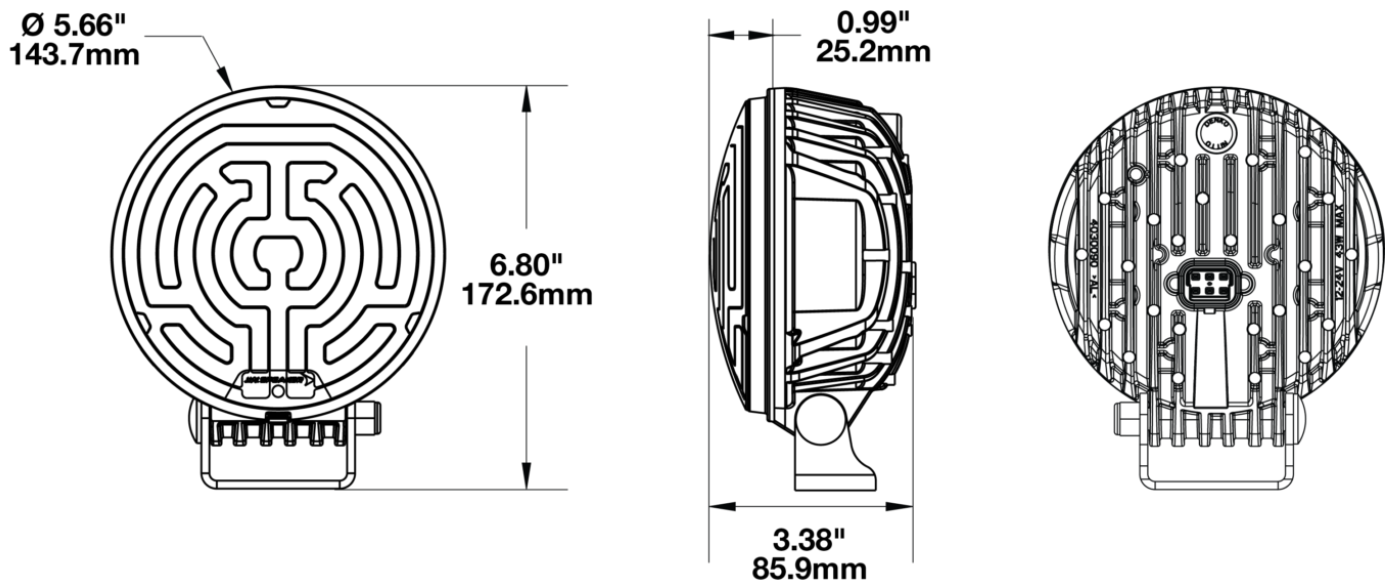

LED Headlight – Model 8633 Evolution

PRODUCT INFORMATION

Description	12/24V DOT/ECE LED RHT Heated Headlight w/ Turn Signal, DRL, & FP (WIRE ASSEMBLY IS SOLD SEPARATELY)
Height	172.50 mm / 6.79 in
Width	143.50 mm / 5.65 in
Depth	88.20 mm / 3.47 in
Shape	Round
Outer Lens Material	Polycarbonate
Outer Lens Color	Clear
Housing Material	Aluminum
Housing Color	Black
Bezel Color	N/A
Mounting Hardware Description	(x1) 0.375"-16 x 1.5" Single bolt
Mounting Type	Pedestal
Connector or Wiring	Integral Housing Connector APTIV 12124107
Mating Connector	APTIV 12052848 , JWS 5747010
Product Weight	2.40 lbs / 1.09 kgs
Shipping Weight	3.30 lbs / 1.5 kgs

PRODUCT DIMENSIONS

ELECTRICAL SPECIFICATIONS

Input Voltage	12/24V DC
Current Draw	4.0A @ 13.5V DC (High Beam w/heater)
	3.5A @ 13.5V DC (Low Beam w/heater)
	2.8A @ 13.5V DC (DRL w/heater)
	2.4A @ 13.5V DC (Parking w/heater)
	0.6A @ 13.5V DC (Direction w/heater)
	2.0A @ 28V DC (High Beam w/heater)
	1.8A @ 28V DC (Low Beam w/heater)
	1.4A @ 28V DC (DRL w/heater)
	1.2A @ 28V DC (Parking w/heater)
	0.4A @ 28V DC (Direction w/heater)