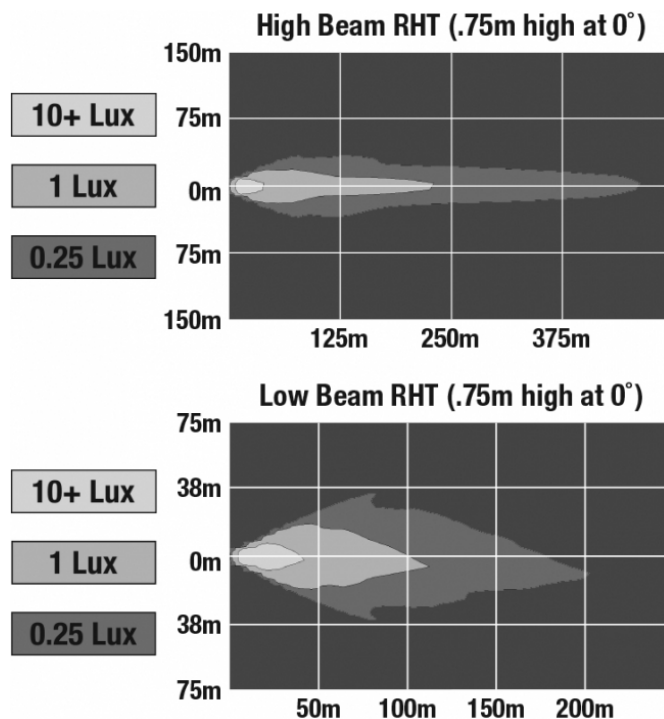

LED Headlight – Model 8633 Evolution

PRODUCT INFORMATION

Description	12/24V DOT/ECE LED RHT Heated Headlight w/ Turn Signal, DRL, & FP (WIRE ASSEMBLY IS SOLD SEPARATELY)
Height	172.50 mm / 6.79 in
Width	143.50 mm / 5.65 in
Depth	88.20 mm / 3.47 in
Shape	Round
Outer Lens Material	Polycarbonate
Outer Lens Color	Clear
Housing Material	Aluminum
Housing Color	Black
Bezel Color	N/A
Mounting Hardware Description	(x1) 0.375"-16 x 1.5" Single bolt
Mounting Type	Pedestal
Connector or Wiring	Integral Housing Connector APTIV 12124107
Mating Connector	APTIV 12052848 , JWS 5747010
Product Weight	2.40 lbs / 1.09 kgs
Shipping Weight	3.30 lbs / 1.5 kgs

PHOTOMETRIC SPECIFICATIONS

Raw Lumen Output	2925 HB / 2025 LB
Effective Lumen Output	1000 HB / 660 LB
Candela Output	51000 HB / 23000 LB
Nominal LED Color Temperature	5665 K
Beam Pattern(s)	Forward Lighting - Daytime Running Light Forward Lighting - High Beam (ECE) Forward Lighting - Low Beam (ECE Right Hand) Signalization - Front Position Signalization - Marker Signalization - Turn (Front)