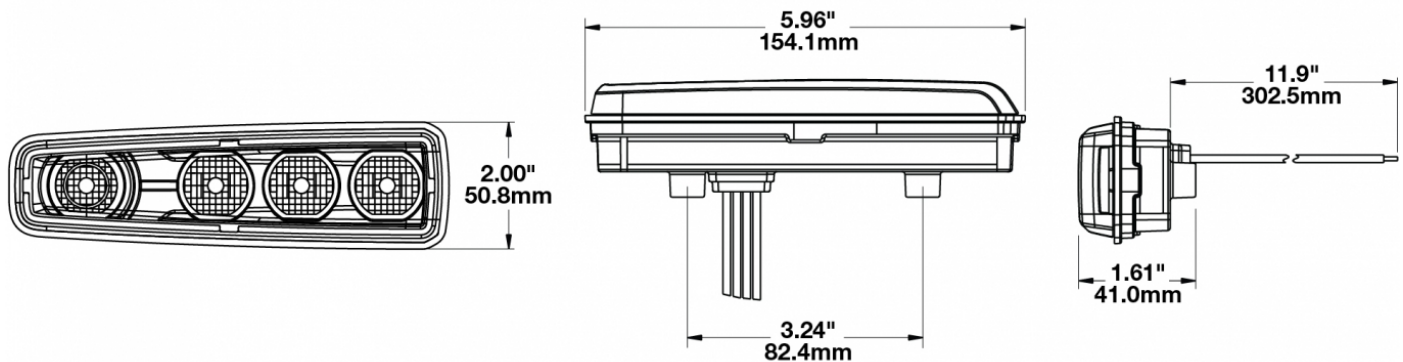

LED Forklift Headlights - Model 516

PRODUCT DIMENSIONS

ELECTRICAL SPECIFICATIONS

Input Voltage	12-24V DC
Operating Voltage	10-32V DC
Transient Spike Protection	Transient Spike Protection: 330V Peak @ 1 HZ-100 Pulses
Black Wire	Ground
Red Wire	Turn
White Wire	Low Beam
Yellow Wire	Position
Current Draw	0.340A @ 24V DC