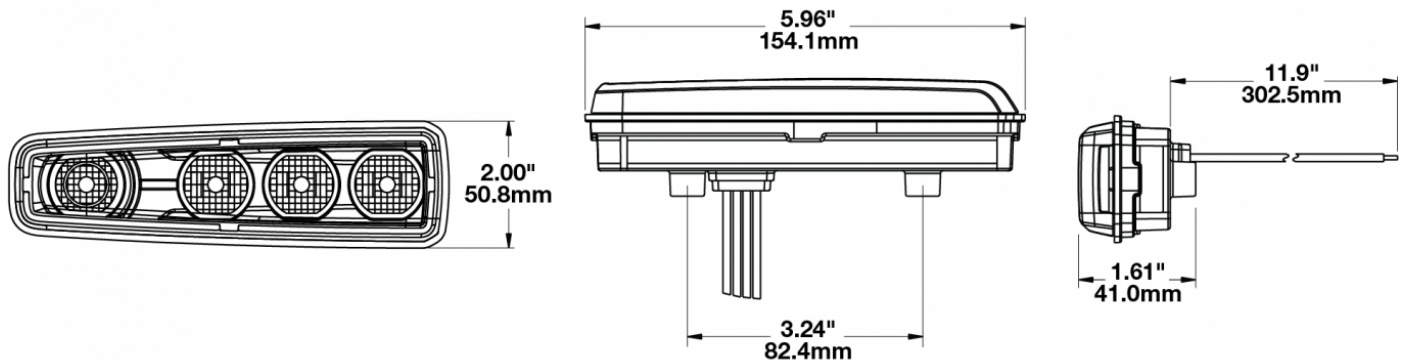

## PRODUCT INFORMATION

---

<b>Description</b>	12-24V LED Material Handling Headlight with Turn Signal & Front Position
<b>Height</b>	50.80 mm / 2 in
<b>Width</b>	151.38 mm / 5.96 in
<b>Depth</b>	40.89 mm / 1.61 in
<b>Shape</b>	Rectangular
<b>Outer Lens Material</b>	Polycarbonate
<b>Outer Lens Color</b>	Clear
<b>Housing Material</b>	Polycarbonate
<b>Housing Color</b>	Black
<b>Bezel Color</b>	Chrome
<b>Mounting Hardware Description</b>	(x1) M5-1 Mounting Bolt
<b>Mounting Type</b>	Panel Mount
<b>Minimum Operating Temperature</b>	-40 °C / -40 °F
<b>Maximum Operating Temperature</b>	65 °C / 149 °F
<b>Connector or Wiring</b>	11" Bare Leads
<b>Product Weight</b>	0.32 lbs / 0.15 kgs
<b>Shipping Weight</b>	18.00 lbs / 8.16 kgs

## PRODUCT DIMENSIONS