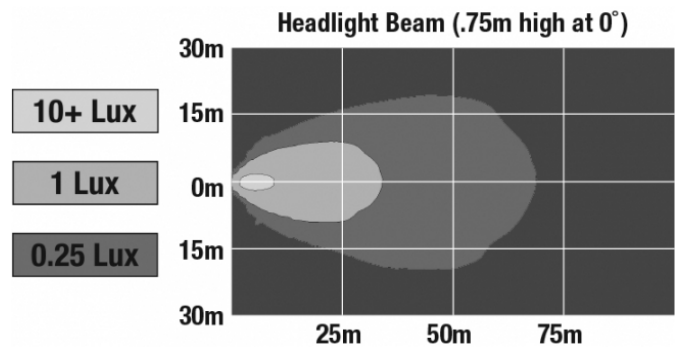

LED Forklift Headlights - Model 516

PHOTOMETRIC SPECIFICATIONS

Raw Lumen Output	765
Effective Lumen Output	380
Beam Pattern(s)	Signalization - Front Position Signalization - Turn (Front) Signalization - Turn (Rear)

APPLICATIONS

PRODUCT WARNINGS

For California residents:

⚠ WARNING: Cancer and reproductive harm - www.P65Warnings.ca.gov.

⚠ AVERTISSEMENT: Cancer et effet nocif sur la reproduction - www.P65Warnings.ca.gov.

Print date: 2026-05-12

© 2026 J.W. Speaker Corporation • Germantown, WI U.S.A.
www.jwspeaker.com • speaker@jwspeaker.com • 262.251.6660

J.W. SPEAKER
Engineered. Lighting. Solutions.