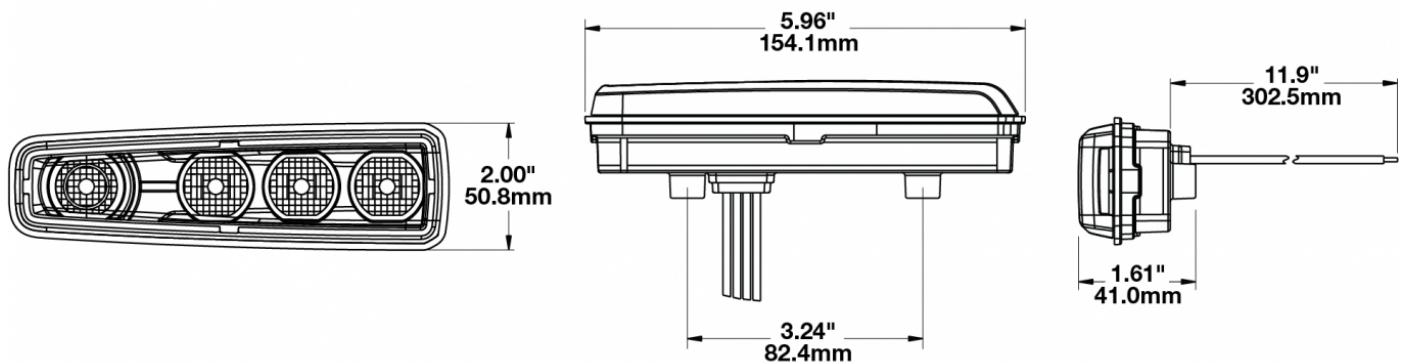

## PRODUCT INFORMATION

---

<b>Description</b>	12-24V LED Material Handling Headlight with Turn Signal & Front Position
<b>Height</b>	50.80 mm / 2 in
<b>Width</b>	151.38 mm / 5.96 in
<b>Depth</b>	40.89 mm / 1.61 in
<b>Shape</b>	Rectangular
<b>Outer Lens Material</b>	Polycarbonate
<b>Outer Lens Color</b>	Clear
<b>Housing Material</b>	Polycarbonate
<b>Housing Color</b>	Black
<b>Bezel Color</b>	Chrome
<b>Mounting Hardware Description</b>	(x1) M5-1 Mounting Bolt
<b>Mounting Type</b>	Panel Mount
<b>Minimum Operating Temperature</b>	-40 °C / -40 °F
<b>Maximum Operating Temperature</b>	65 °C / 149 °F
<b>Connector or Wiring</b>	11" Bare Leads
<b>Product Weight</b>	0.32 lbs / 0.15 kgs
<b>Shipping Weight</b>	18.00 lbs / 8.16 kgs

## PRODUCT DIMENSIONS