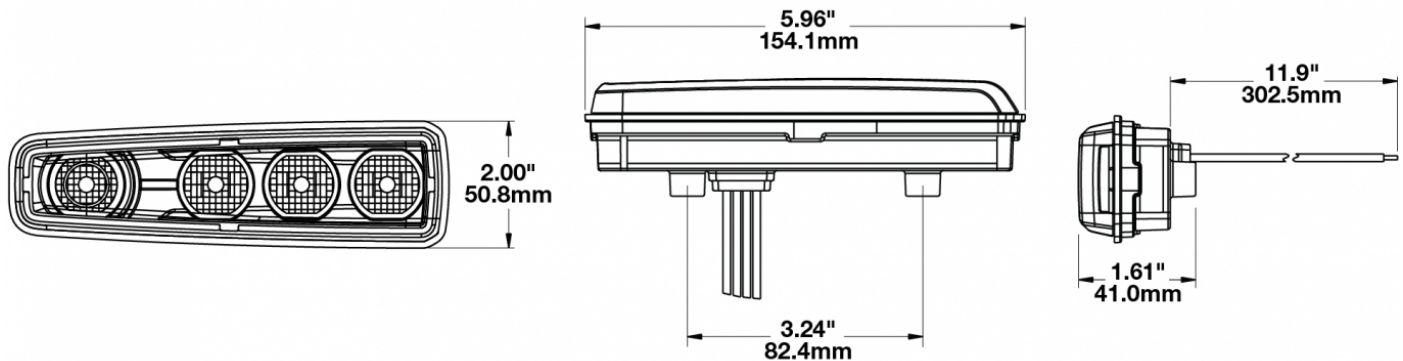

LED Headlight - Model 516

PRODUCT DIMENSIONS

ELECTRICAL SPECIFICATIONS

Input Voltage	12-24V DC
Operating Voltage	10-32V DC
Transient Spike Protection	Transient Spike Protection: 330V Peak @ 1 HZ-100 Pulses
Black Wire	Ground
Red Wire	Turn
White Wire	Low Beam
Yellow Wire	Position
Current Draw	0.340A @ 24V DC

REGULATORY STANDARDS COMPLIANCE

Buy America Standards
IEC IP67

Eco Friendly

Print date: 2017-11-23

© 2017 J.W. Speaker Corporation • Germantown, WI U.S.A.
www.jwspeaker.com • speaker@jwspeaker.com • 262.251.6660

J.W. SPEAKER
Engineered. Lighting. Solutions.