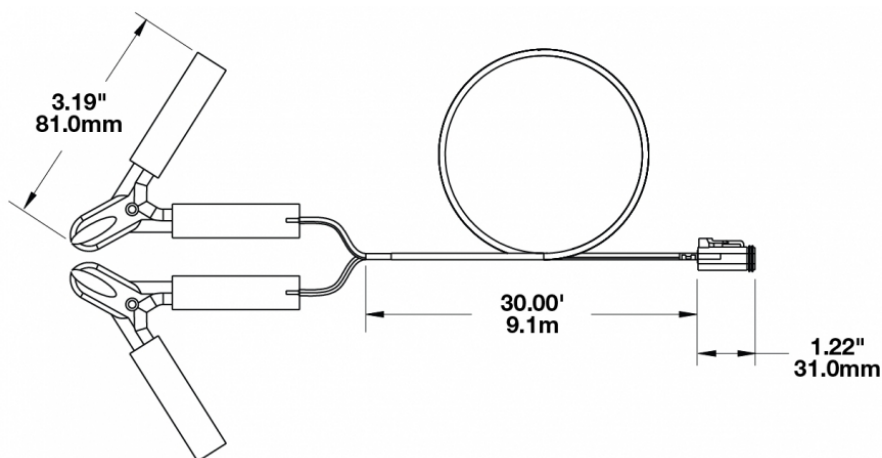

PRODUCT DIMENSIONS

Print date: 2017-07-24

© 2017 J.W. Speaker Corporation • Germantown, WI U.S.A.
www.jwspeaker.com • speaker@jwspeaker.com • 262.251.6660