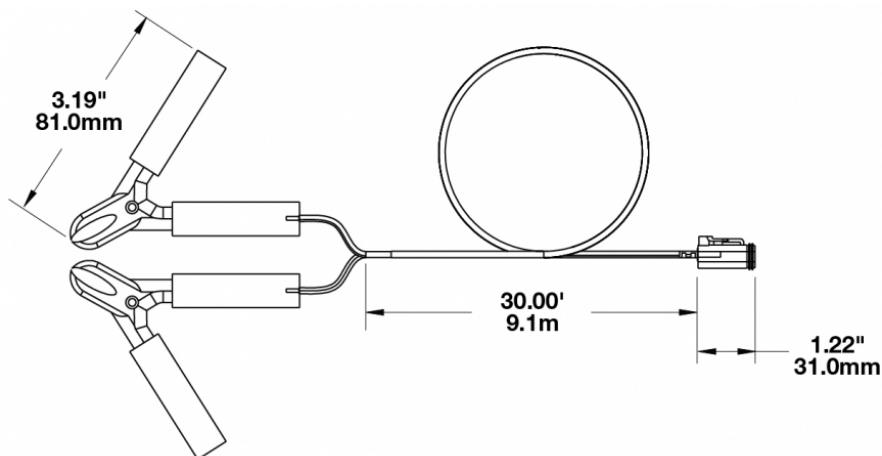

30' Power Cord with Battery Clips for Model 4416

PRODUCT INFORMATION

Description	30' Power Cord with Battery Clips for Model 4416
Width	9144.00 mm / 360 in
Connector or Wiring	Alligator Battery Clip / DEUTSCH DT06-2S
Shipping Weight	0.90 lbs / 0.41 kgs
Additional Information	Accessory Includes: (1) 30' vehicle power cord with battery clips

PRODUCT DIMENSIONS

Print date: 2018-04-22

© 2018 J.W. Speaker Corporation • Germantown, WI U.S.A.
www.jwspeaker.com • speaker@jwspeaker.com • 262.251.6660

J.W. SPEAKER
Engineered. Lighting. Solutions.

30' Power Cord with Battery Clips for Model 4416

REGULATORY STANDARDS COMPLIANCE

Buy America Standards

Eco Friendly

SUITS THESE PRODUCTS

**3.5" Round Portable
LED Hand Held Lamp
- Black and
Camouflage**

LED Handheld Work
Light – Model 4416

Print date: 2018-04-22