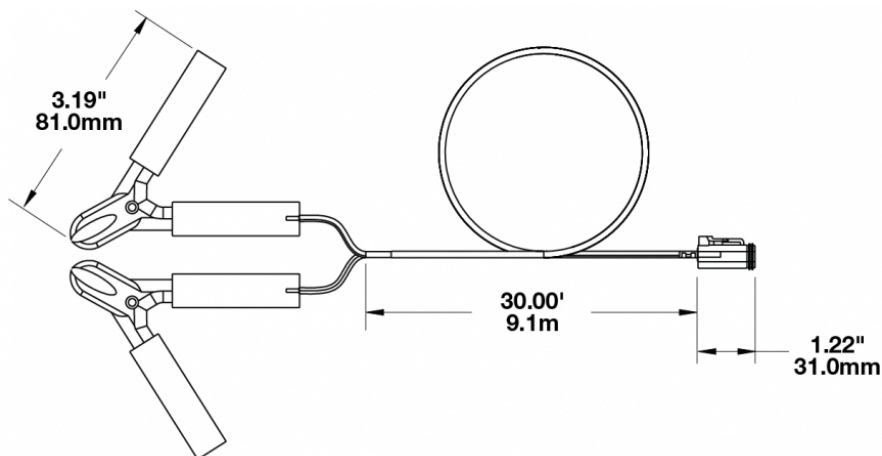

PRODUCT DIMENSIONS

Print date: 2018-08-14

© 2018 J.W. Speaker Corporation • Germantown, WI U.S.A.
www.jwspeaker.com • speaker@jwspeaker.com • 262.251.6660

J.W. SPEAKER
Engineered. Lighting. Solutions.