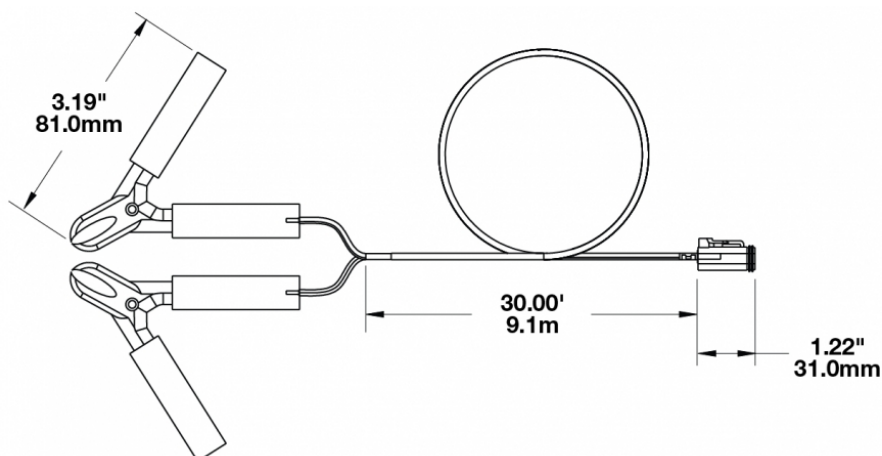

30' Power Cord Assembly for Model 4416

PRODUCT INFORMATION

Description	30' Power Cord Assembly for Model 4416
Width	9144.00 mm / 360 in
Connector or Wiring	Alligator Battery Clip / DEUTSCH DT06-2S
Shipping Weight	0.90 lbs / 0.41 kgs
Additional Information	Accessory Includes: (1) 30' vehicle power cord with battery clips

PRODUCT DIMENSIONS

Print date: 2017-09-26

© 2017 J.W. Speaker Corporation • Germantown, WI U.S.A.
www.jwspeaker.com • speaker@jwspeaker.com • 262.251.6660

30' Power Cord Assembly for Model 4416

REGULATORY STANDARDS COMPLIANCE