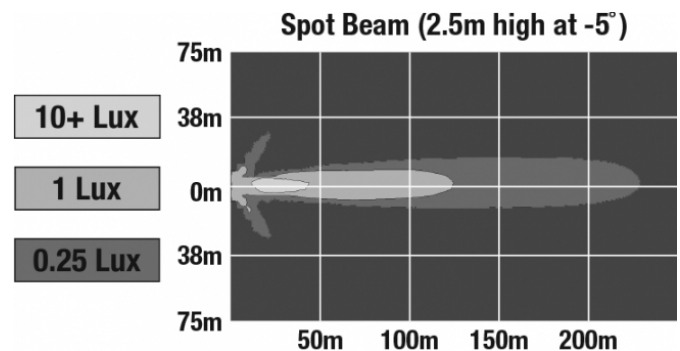

Raw Lumen Output	2,450
Effective Lumen Output	1,350
Nominal LED Color Temperature	5000 K
Beam Pattern(s)	Forward Lighting - Spot

Print date: 2026-06-01

© 2026 J.W. Speaker Corporation • Germantown, WI U.S.A.
 www.jwspeaker.com • speaker@jwspeaker.com • 262.251.6660