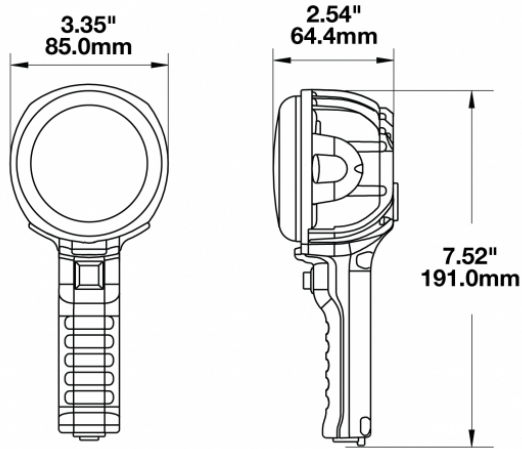

LED Handheld Work Light - Model 4416

PRODUCT DIMENSIONS

Print date: 2026-05-09

© 2026 J.W. Speaker Corporation • Germantown, WI U.S.A.
www.jwspeaker.com • speaker@jwspeaker.com • 262.251.6660