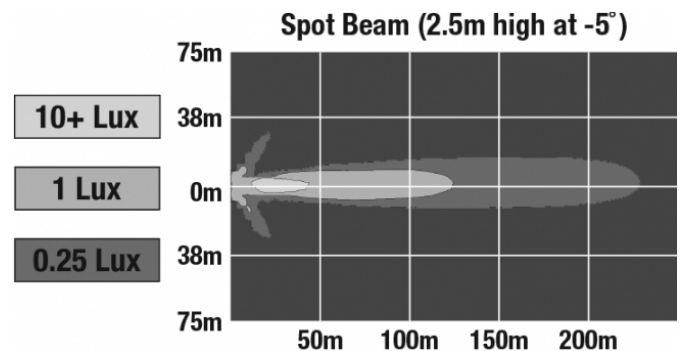

Raw Lumen Output	2,450
Effective Lumen Output	1,350
Nominal LED Color Temperature	5000 K
Beam Pattern(s)	Forward Lighting - Spot

Print date: 2026-05-09

© 2026 J.W. Speaker Corporation • Germantown, WI U.S.A.
 www.jwspeaker.com • speaker@jwspeaker.com • 262.251.6660