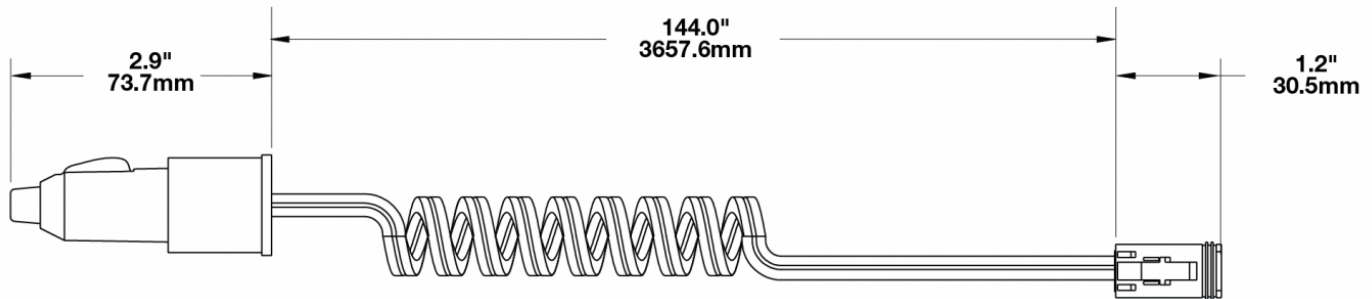

LED Handheld Work Light - Model 4416

PRODUCT DIMENSIONS

Print date: 2026-05-09

© 2026 J.W. Speaker Corporation • Germantown, WI U.S.A.
www.jwspeaker.com • speaker@jwspeaker.com • 262.251.6660