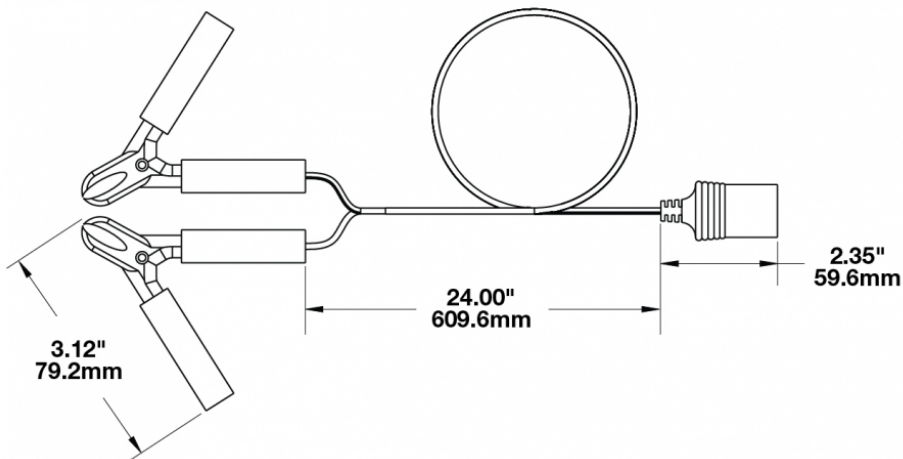

LED Handheld Work Light - Model 4416

PRODUCT DIMENSIONS

Print date: 2026-05-09

© 2026 J.W. Speaker Corporation • Germantown, WI U.S.A.
www.jwspeaker.com • speaker@jwspeaker.com • 262.251.6660