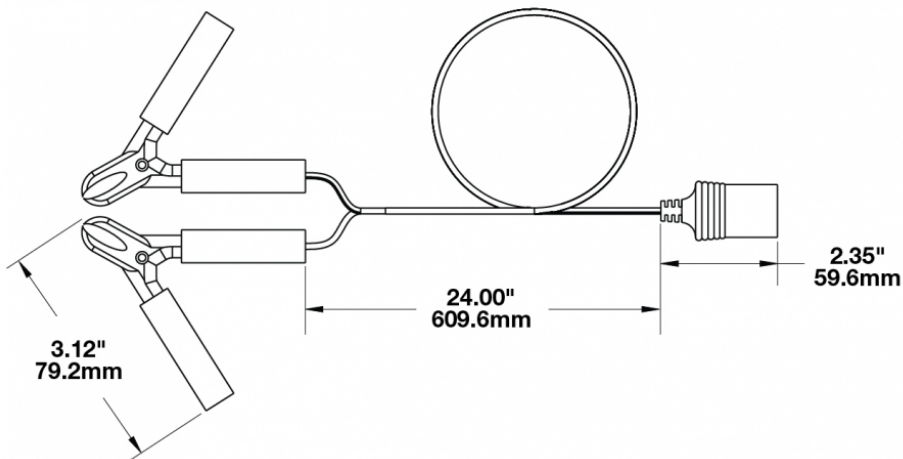

LED Handheld Work Light - Model 4416

PRODUCT DIMENSIONS

Print date: 2026-07-05

© 2026 J.W. Speaker Corporation • Germantown, WI U.S.A.
www.jwspeaker.com • speaker@jwspeaker.com • 262.251.6660