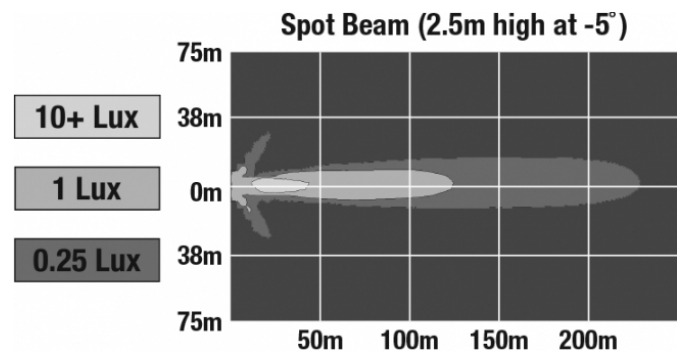

Raw Lumen Output	2,450
Effective Lumen Output	1,350
Nominal LED Color Temperature	5000 K
Beam Pattern(s)	Forward Lighting - Spot

Print date: 2018-06-25

© 2018 J.W. Speaker Corporation • Germantown, WI U.S.A.
 www.jwspeaker.com • speaker@jwspeaker.com • 262.251.6660