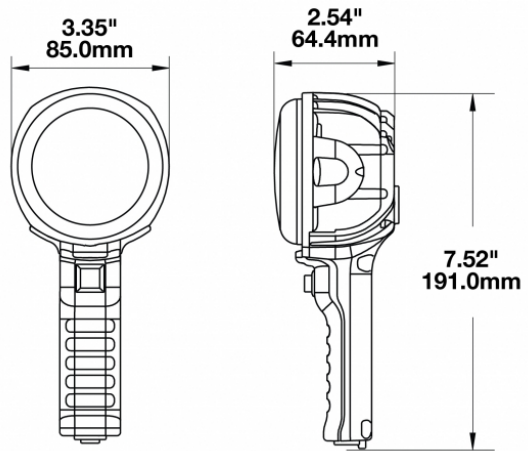

LED Handheld Work Light – Model 4416

PRODUCT DIMENSIONS

Print date: 2018-04-20

© 2018 J.W. Speaker Corporation • Germantown, WI U.S.A.
www.jwspeaker.com • speaker@jwspeaker.com • 262.251.6660