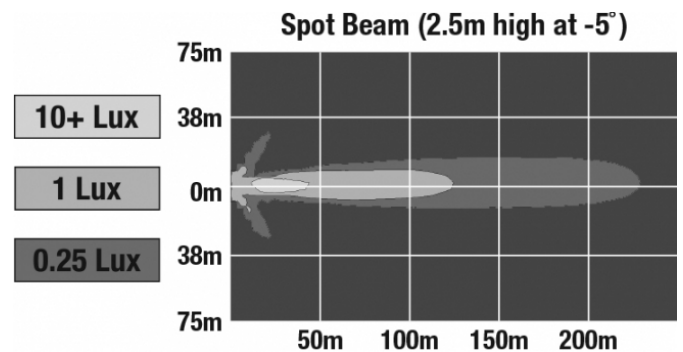

## PHOTOMETRIC SPECIFICATIONS

<b>Raw Lumen Output</b>	2,450
<b>Effective Lumen Output</b>	1,350
<b>Nominal LED Color Temperature</b>	5000 K
<b>Beam Pattern(s)</b>	Forward Lighting - Spot

Print date: 2018-01-19