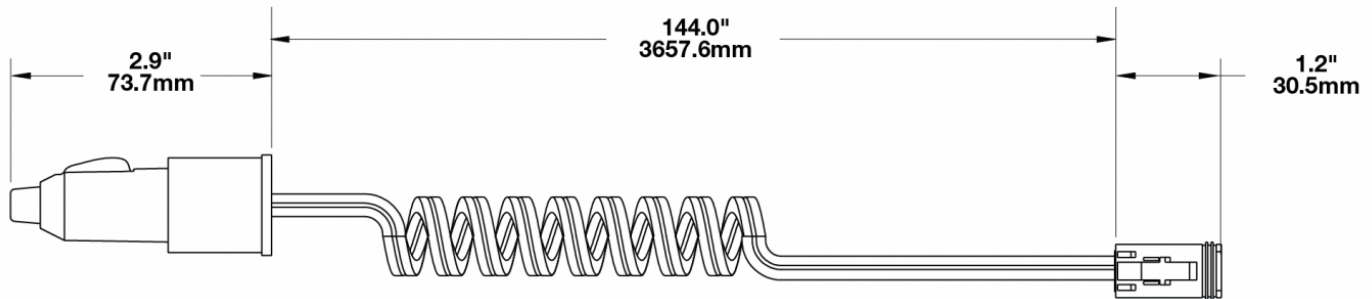

LED Handheld Work Light - Model 4416

PRODUCT DIMENSIONS

Print date: 2026-07-05

© 2026 J.W. Speaker Corporation • Germantown, WI U.S.A.
www.jwspeaker.com • speaker@jwspeaker.com • 262.251.6660