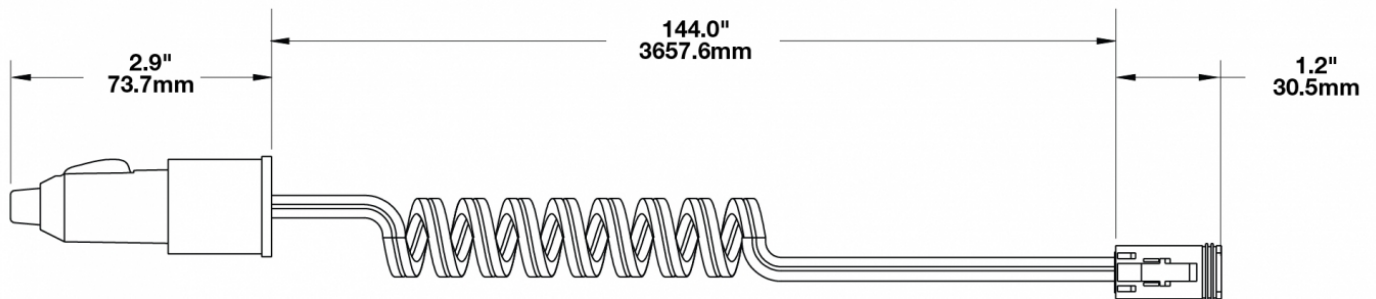

LED Handheld Work Light – Model 4416

PRODUCT DIMENSIONS

Print date: 2018-04-20

© 2018 J.W. Speaker Corporation • Germantown, WI U.S.A.
www.jwspeaker.com • speaker@jwspeaker.com • 262.251.6660