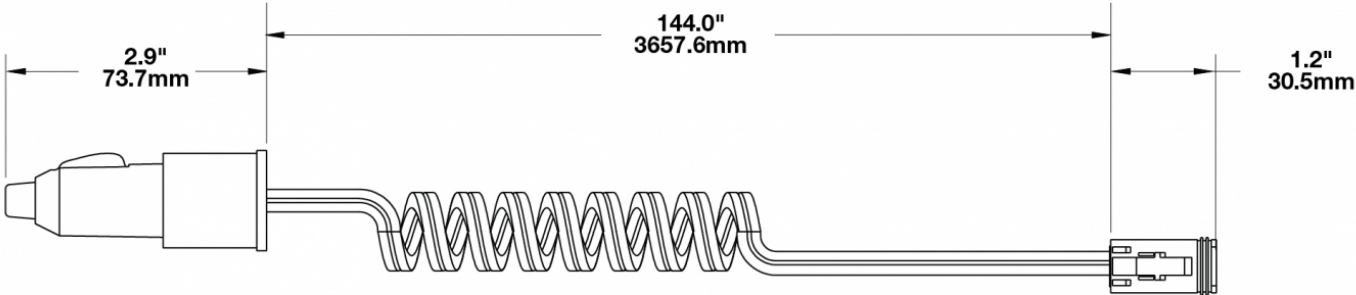

LED Handheld Work Light – Model 4416

PRODUCT DIMENSIONS

Print date: 2019-02-21

© 2019 J.W. Speaker Corporation • Germantown, WI U.S.A.
www.jwspeaker.com • speaker@jwspeaker.com • 262.251.6660