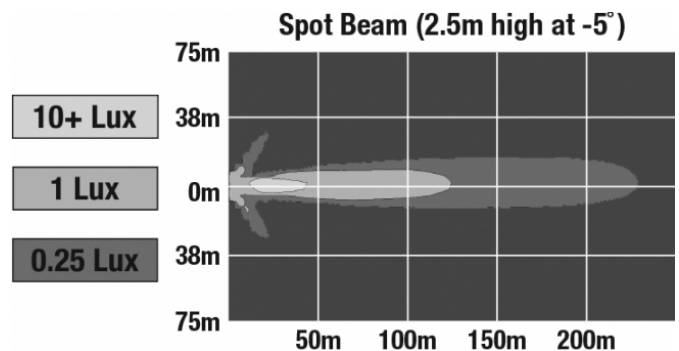

LED Handheld Work Light - Model 4416

ELECTRICAL SPECIFICATIONS

Input Voltage	12V DC
Operating Voltage	9-16V DC
Red Wire	Positive
Black Wire	Negative
Current Draw	2.20A @ 12V DC

REGULATORY STANDARDS COMPLIANCE

Buy America Standards

Eco Friendly

PHOTOMETRIC SPECIFICATIONS

Raw Lumen Output	2,450
Effective Lumen Output	1,350
Nominal LED Color Temperature	5000 K
Beam Pattern(s)	Forward Lighting - Spot

Print date: 2026-07-05

© 2026 J.W. Speaker Corporation • Germantown, WI U.S.A.
www.jwspeaker.com • speaker@jwspeaker.com • 262.251.6660