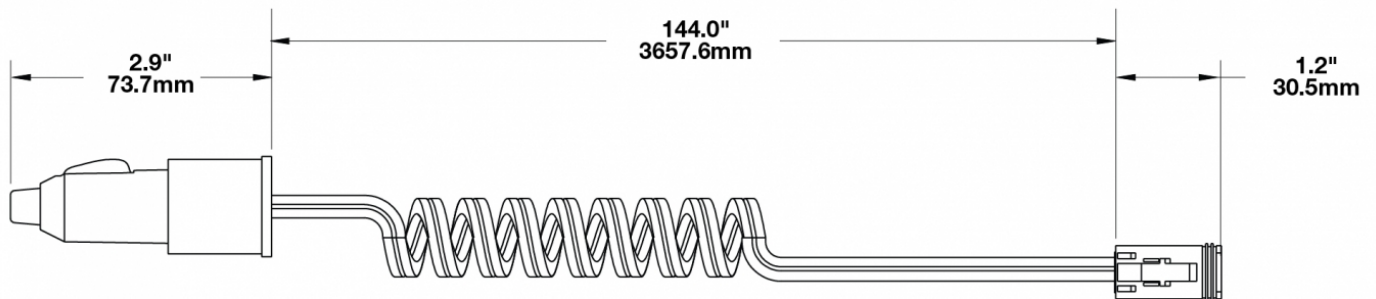

LED Handheld Work Light – Model 4416

PRODUCT DIMENSIONS

Print date: 2019-02-16

© 2019 J.W. Speaker Corporation • Germantown, WI U.S.A.
www.jwspeaker.com • speaker@jwspeaker.com • 262.251.6660