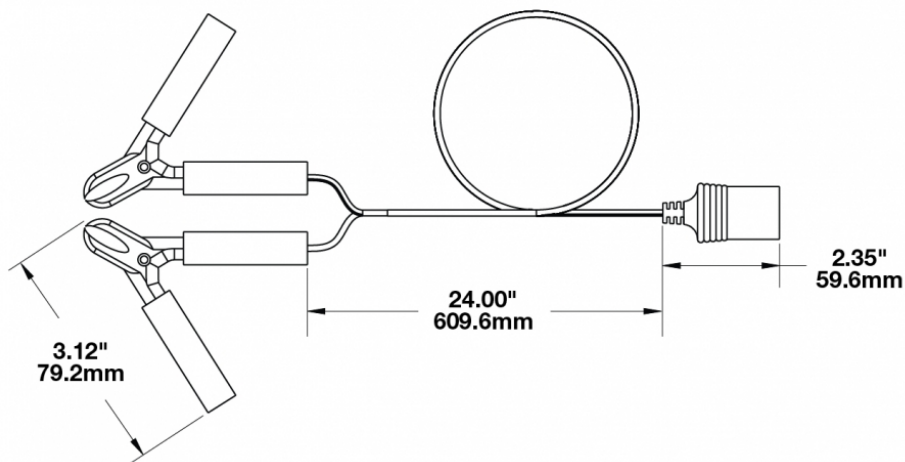

LED Handheld Work Light – Model 4416

PRODUCT DIMENSIONS

Print date: 2018-04-20

© 2018 J.W. Speaker Corporation • Germantown, WI U.S.A.
www.jwspeaker.com • speaker@jwspeaker.com • 262.251.6660