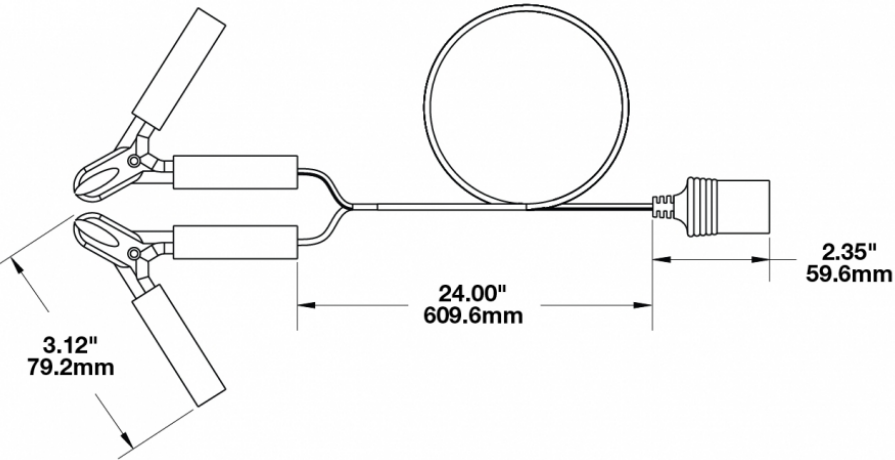

LED Handheld Work Light – Model 4416

PRODUCT DIMENSIONS

Print date: 2019-02-21

© 2019 J.W. Speaker Corporation • Germantown, WI U.S.A.
www.jwspeaker.com • speaker@jwspeaker.com • 262.251.6660