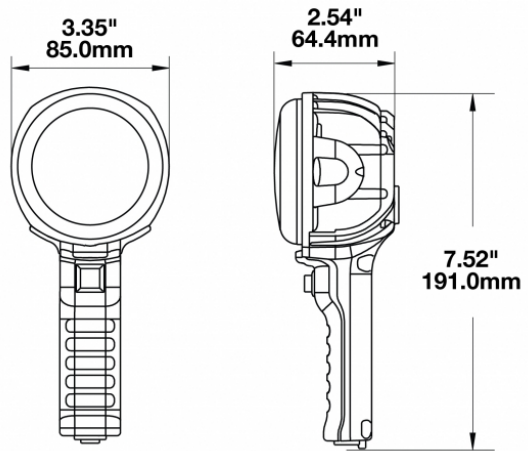

LED Handheld Work Light – Model 4416

PRODUCT DIMENSIONS

Print date: 2018-06-25

© 2018 J.W. Speaker Corporation • Germantown, WI U.S.A.
www.jwspeaker.com • speaker@jwspeaker.com • 262.251.6660