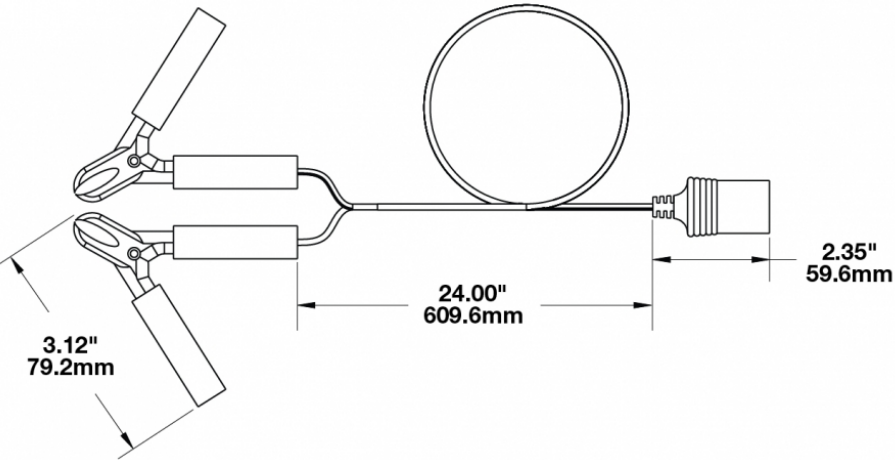

LED Handheld Work Light – Model 4416

PRODUCT DIMENSIONS

Print date: 2018-08-17

© 2018 J.W. Speaker Corporation • Germantown, WI U.S.A.
www.jwspeaker.com • speaker@jwspeaker.com • 262.251.6660