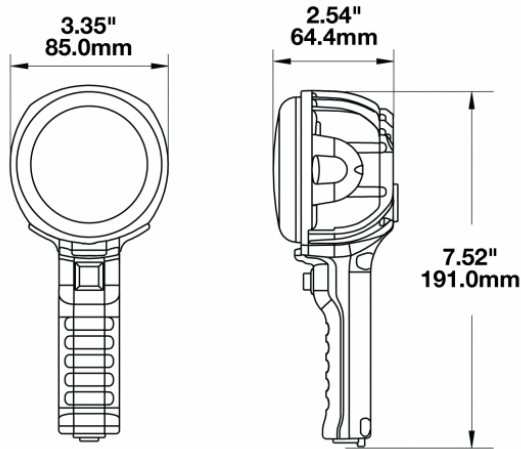

LED Handheld Work Light – Model 4416

PRODUCT DIMENSIONS

Print date: 2018-08-17

© 2018 J.W. Speaker Corporation • Germantown, WI U.S.A.
www.jwspeaker.com • speaker@jwspeaker.com • 262.251.6660