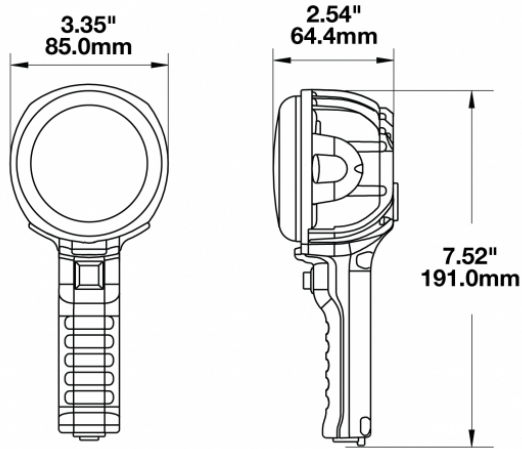

LED Handheld Work Light - Model 4416

PRODUCT DIMENSIONS

Print date: 2026-07-05

© 2026 J.W. Speaker Corporation • Germantown, WI U.S.A.
www.jwspeaker.com • speaker@jwspeaker.com • 262.251.6660