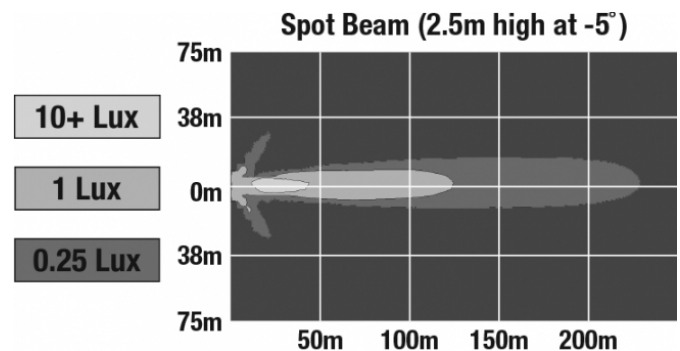

Raw Lumen Output	2,450
Effective Lumen Output	1,350
Nominal LED Color Temperature	5000 K
Beam Pattern(s)	Forward Lighting - Spot

Print date: 2026-04-23

© 2026 J.W. Speaker Corporation • Germantown, WI U.S.A.
 www.jwspeaker.com • speaker@jwspeaker.com • 262.251.6660