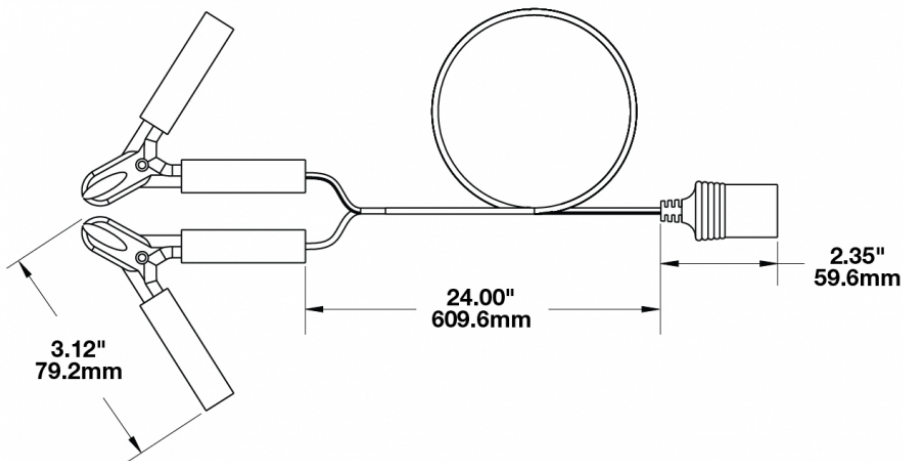

LED Handheld Work Light - Model 4416

PRODUCT DIMENSIONS

Print date: 2026-06-04

© 2026 J.W. Speaker Corporation • Germantown, WI U.S.A.
www.jwspeaker.com • speaker@jwspeaker.com • 262.251.6660