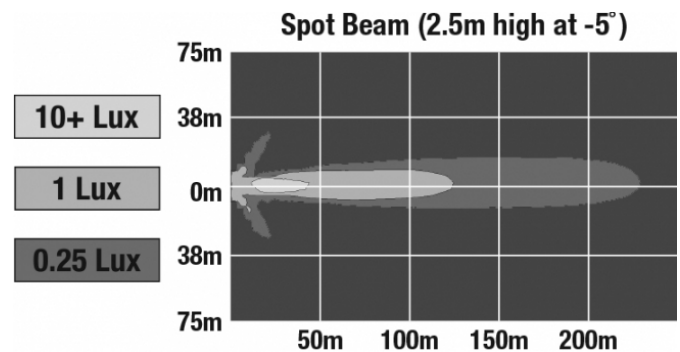

Raw Lumen Output	2,450
Effective Lumen Output	1,350
Nominal LED Color Temperature	5000 K
Beam Pattern(s)	Forward Lighting - Spot

Print date: 2018-11-14

© 2018 J.W. Speaker Corporation • Germantown, WI U.S.A.
 www.jwspeaker.com • speaker@jwspeaker.com • 262.251.6660