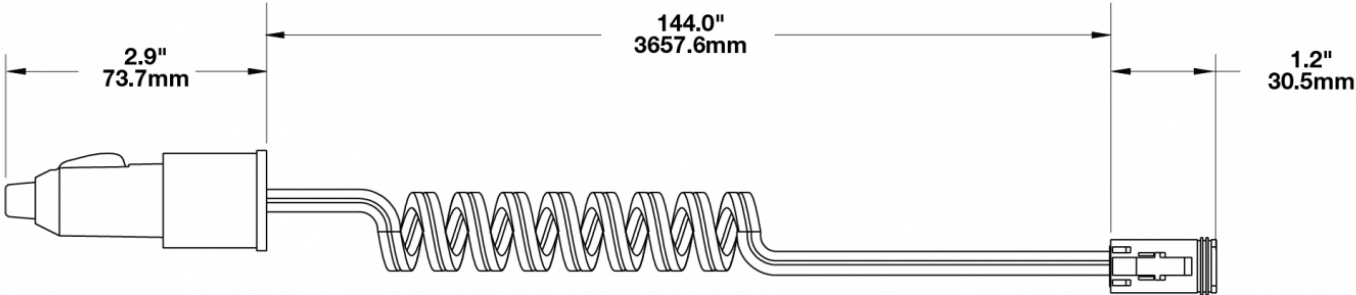

LED Handheld Work Light – Model 4416

PRODUCT DIMENSIONS

Print date: 2018-08-17

© 2018 J.W. Speaker Corporation • Germantown, WI U.S.A.
www.jwspeaker.com • speaker@jwspeaker.com • 262.251.6660