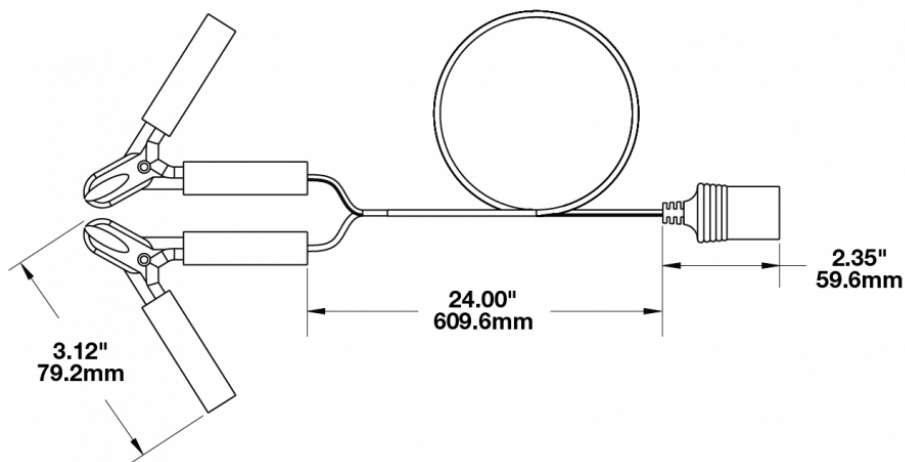

LED Handheld Work Light – Model 4416

PRODUCT DIMENSIONS

Print date: 2019-02-16

© 2019 J.W. Speaker Corporation • Germantown, WI U.S.A.
www.jwspeaker.com • speaker@jwspeaker.com • 262.251.6660