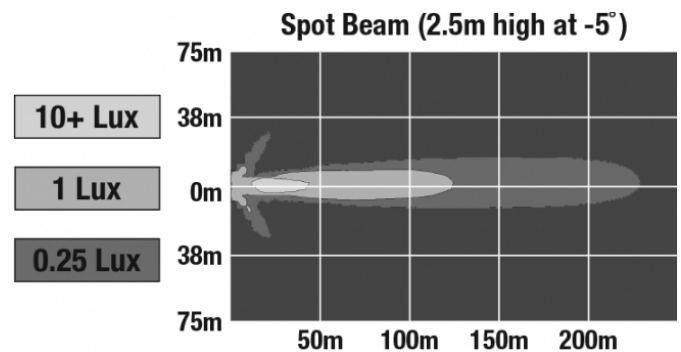

## PHOTOMETRIC SPECIFICATIONS

<b>Raw Lumen Output</b>	2,450
<b>Effective Lumen Output</b>	1,350
<b>Nominal LED Color Temperature</b>	5000 K
<b>Beam Pattern(s)</b>	Forward Lighting - Spot

Print date: 2019-02-16