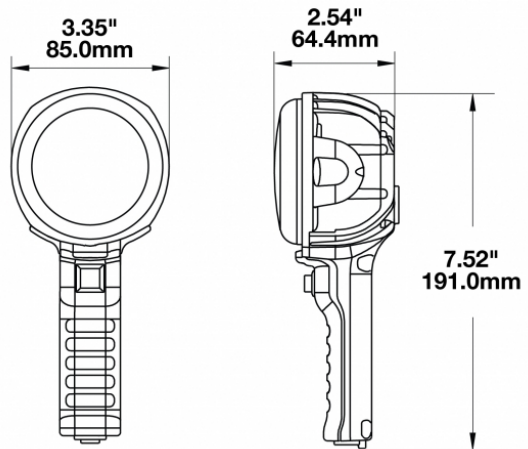

LED Handheld Work Light – Model 4416

PRODUCT DIMENSIONS

Print date: 2019-02-16

© 2019 J.W. Speaker Corporation • Germantown, WI U.S.A.
www.jwspeaker.com • speaker@jwspeaker.com • 262.251.6660