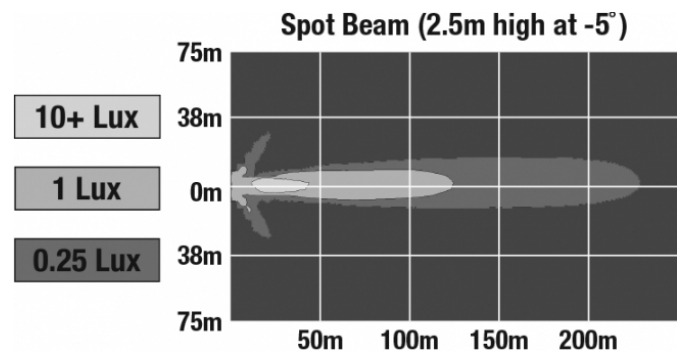

Raw Lumen Output	2,450
Effective Lumen Output	1,350
Nominal LED Color Temperature	5000 K
Beam Pattern(s)	Forward Lighting - Spot

Print date: 2018-08-17

© 2018 J.W. Speaker Corporation • Germantown, WI U.S.A.
 www.jwspeaker.com • speaker@jwspeaker.com • 262.251.6660