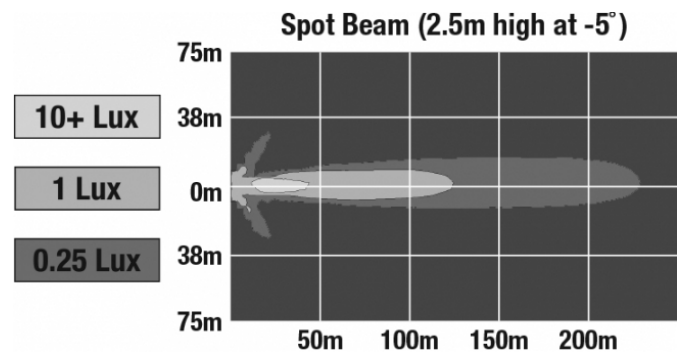

## PHOTOMETRIC SPECIFICATIONS

|                                      |                         |
|--------------------------------------|-------------------------|
| <b>Raw Lumen Output</b>              | 2,450                   |
| <b>Effective Lumen Output</b>        | 1,350                   |
| <b>Nominal LED Color Temperature</b> | 5000 K                  |
| <b>Beam Pattern(s)</b>               | Forward Lighting - Spot |