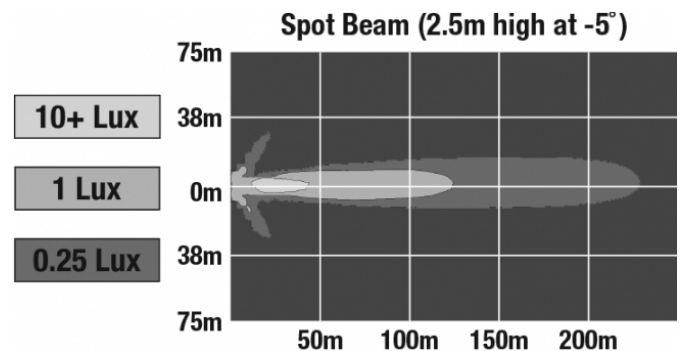

## PHOTOMETRIC SPECIFICATIONS

|                                      |                         |
|--------------------------------------|-------------------------|
| <b>Raw Lumen Output</b>              | 2,450                   |
| <b>Effective Lumen Output</b>        | 1,350                   |
| <b>Nominal LED Color Temperature</b> | 5000 K                  |
| <b>Beam Pattern(s)</b>               | Forward Lighting - Spot |