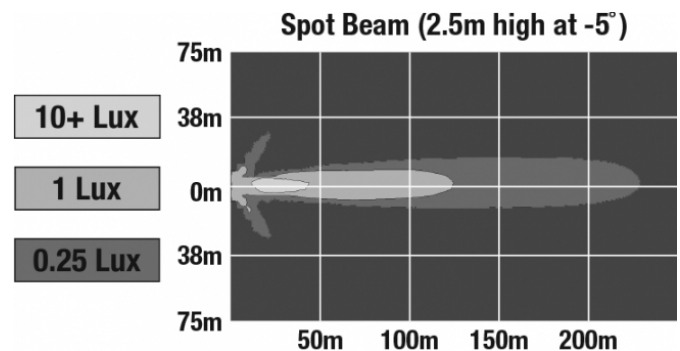

REGULATORY STANDARDS COMPLIANCE

Buy America Standards

Eco Friendly

PHOTOMETRIC SPECIFICATIONS

Raw Lumen Output	2,450
Effective Lumen Output	1,350
Nominal LED Color Temperature	5000 K
Beam Pattern(s)	Forward Lighting - Spot