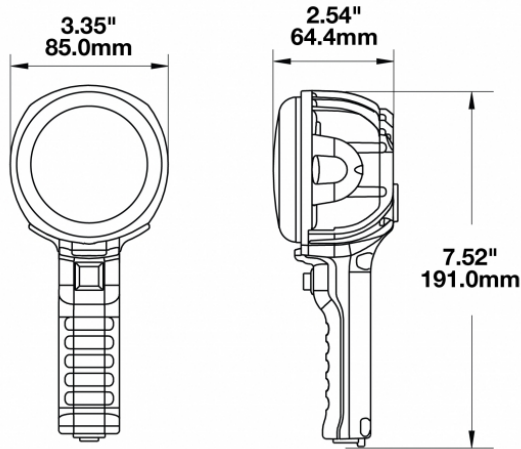

LED Handheld Work Light – Model 4416

PRODUCT DIMENSIONS

Print date: 2019-02-21

© 2019 J.W. Speaker Corporation • Germantown, WI U.S.A.
www.jwspeaker.com • speaker@jwspeaker.com • 262.251.6660