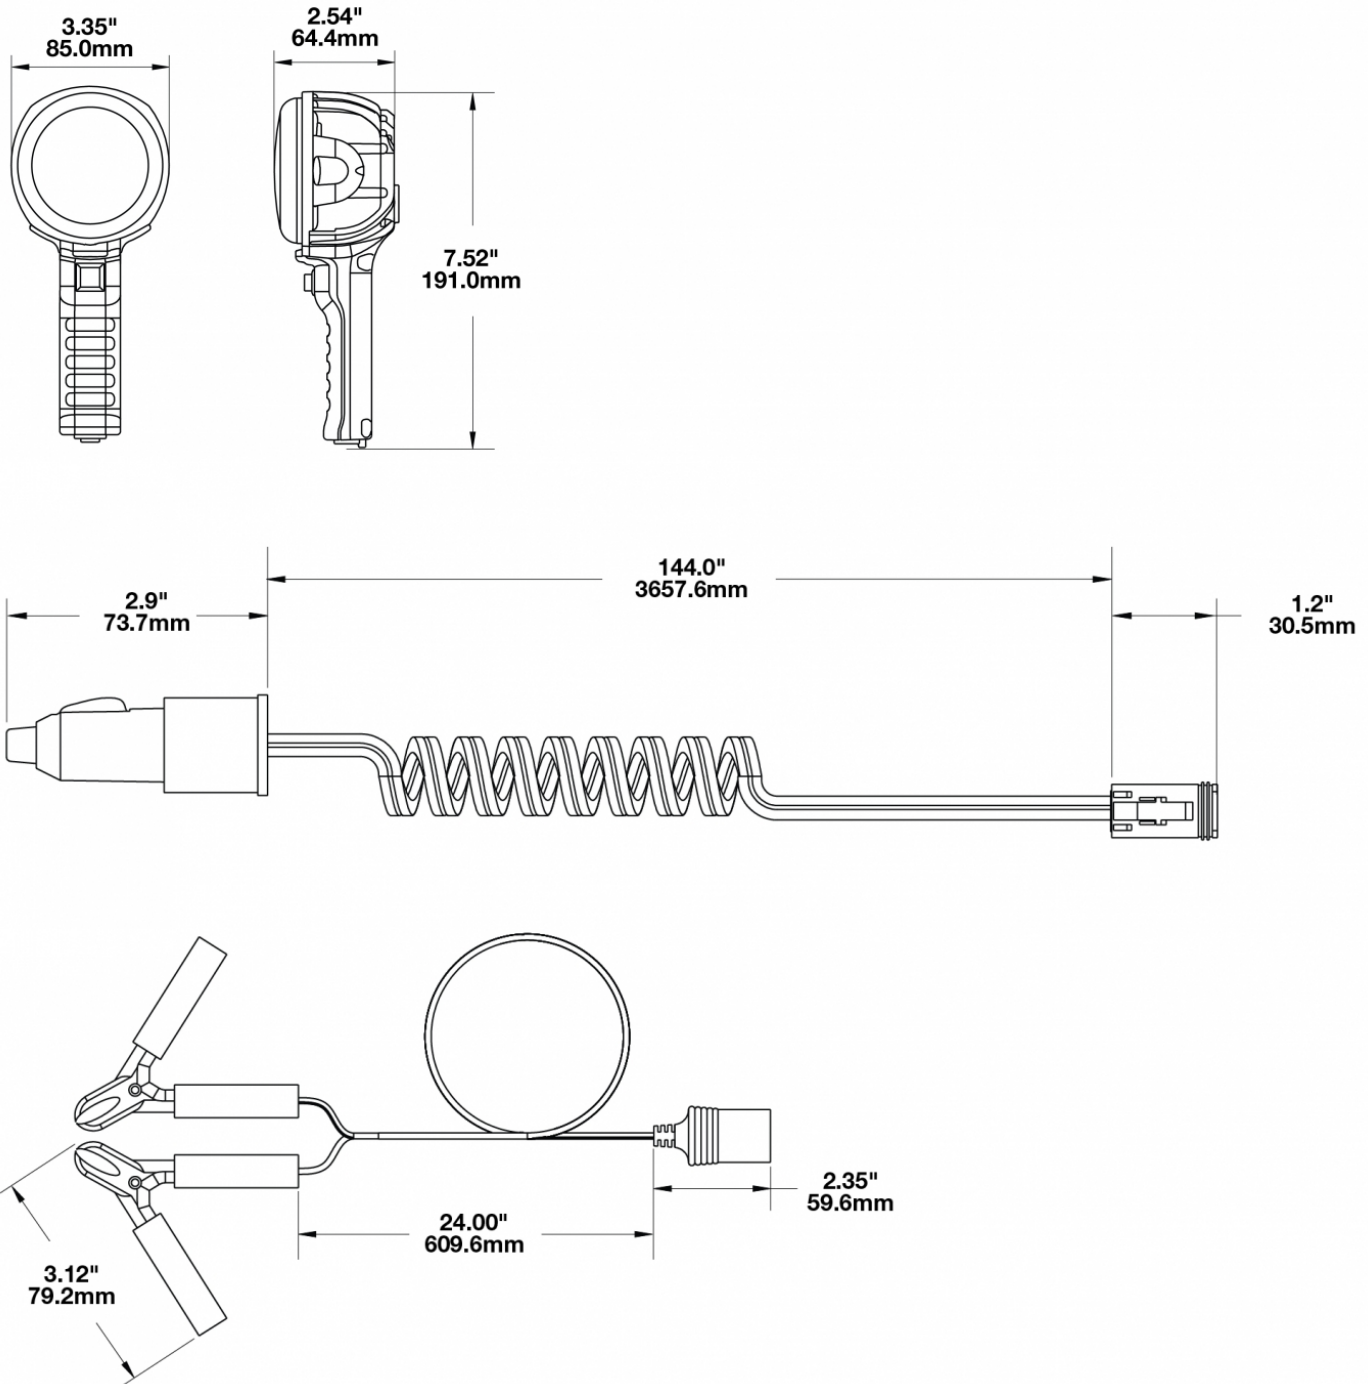

LED Handheld Work Light - Model 4416

PRODUCT DIMENSIONS

Print date: 2026-04-23

© 2026 J.W. Speaker Corporation • Germantown, WI U.S.A.
www.jwspeaker.com • speaker@jwspeaker.com • 262.251.6660