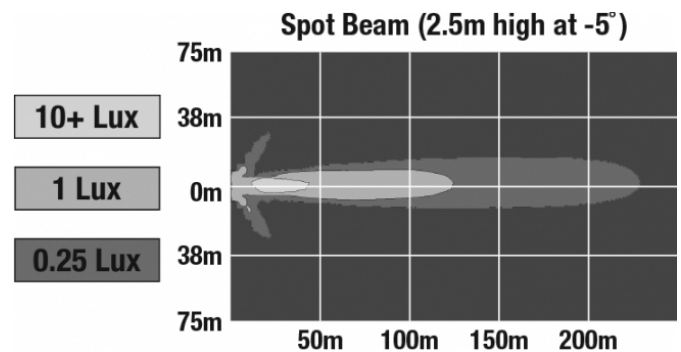

## PHOTOMETRIC SPECIFICATIONS

<b>Raw Lumen Output</b>	2,450
<b>Effective Lumen Output</b>	1,350
<b>Nominal LED Color Temperature</b>	5000 K
<b>Beam Pattern(s)</b>	Forward Lighting - Spot

Print date: 2018-04-20