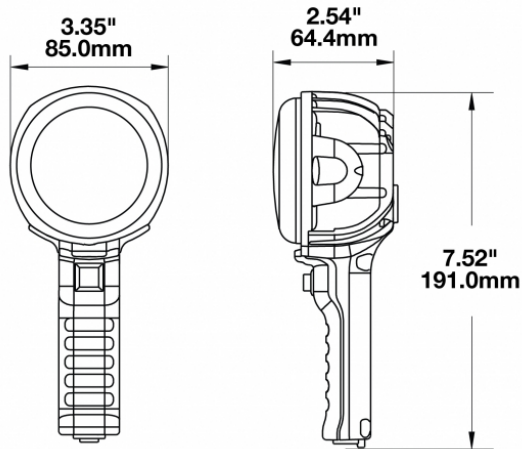

LED Handheld Work Light - Model 4416

PRODUCT DIMENSIONS

Print date: 2026-04-03

© 2026 J.W. Speaker Corporation • Germantown, WI U.S.A.
www.jwspeaker.com • speaker@jwspeaker.com • 262.251.6660