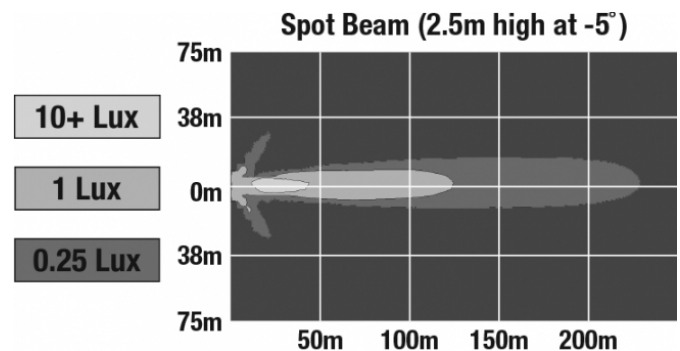

Raw Lumen Output	2,450
Effective Lumen Output	1,350
Nominal LED Color Temperature	5000 K
Beam Pattern(s)	Forward Lighting - Spot

Print date: 2026-04-03

© 2026 J.W. Speaker Corporation • Germantown, WI U.S.A.
 www.jwspeaker.com • speaker@jwspeaker.com • 262.251.6660