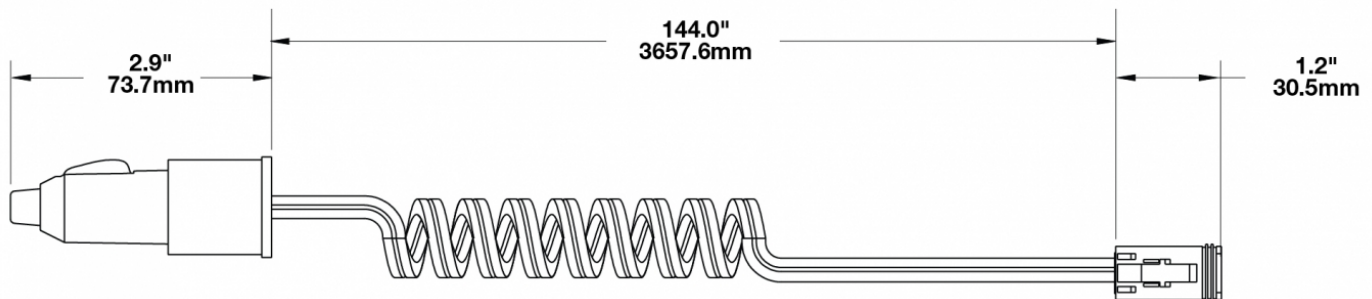

LED Handheld Work Light - Model 4416

PRODUCT DIMENSIONS

Print date: 2026-04-03

© 2026 J.W. Speaker Corporation • Germantown, WI U.S.A.
www.jwspeaker.com • speaker@jwspeaker.com • 262.251.6660