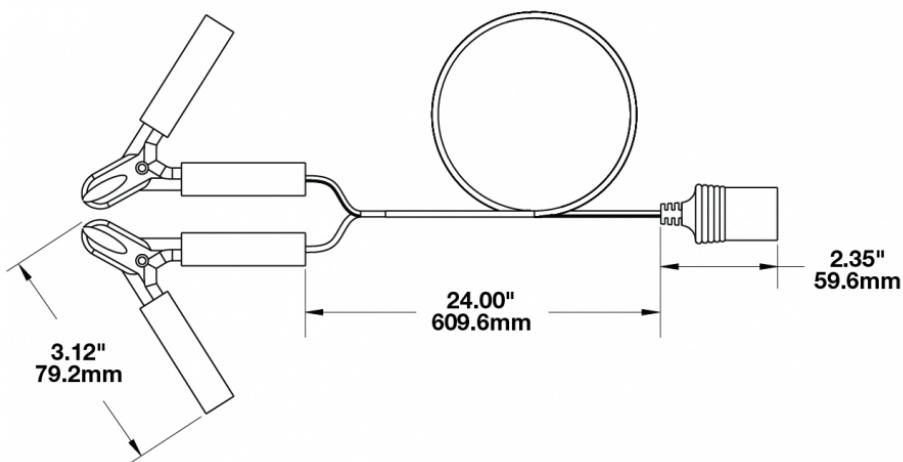

LED Handheld Work Light - Model 4416

PRODUCT DIMENSIONS

Print date: 2026-04-03

© 2026 J.W. Speaker Corporation • Germantown, WI U.S.A.
www.jwspeaker.com • speaker@jwspeaker.com • 262.251.6660