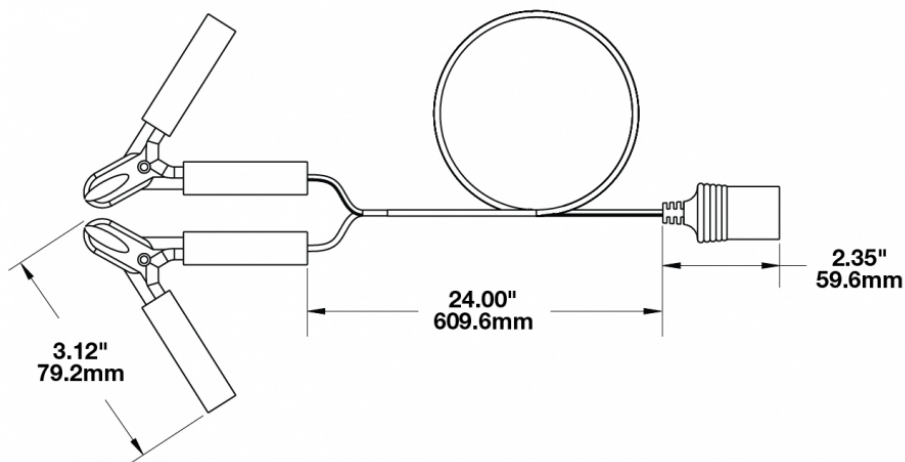

LED Handheld Work Light – Model 4416

PRODUCT DIMENSIONS

Print date: 2017-06-29

© 2017 J.W. Speaker Corporation • Germantown, WI U.S.A.
www.jwspeaker.com • speaker@jwspeaker.com • 262.251.6660