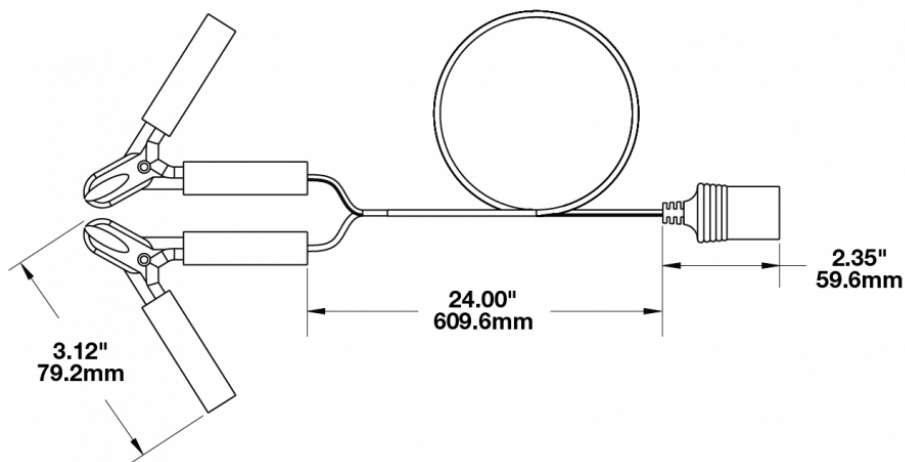

LED Handheld Work Light – Model 4416

PRODUCT DIMENSIONS

Print date: 2019-02-15

© 2019 J.W. Speaker Corporation • Germantown, WI U.S.A.
www.jwspeaker.com • speaker@jwspeaker.com • 262.251.6660