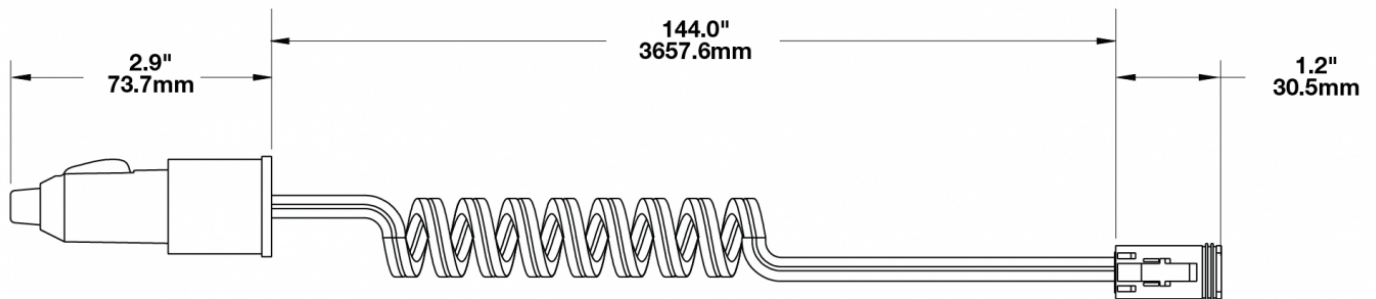

LED Handheld Work Light – Model 4416

PRODUCT DIMENSIONS

Print date: 2017-06-29

© 2017 J.W. Speaker Corporation • Germantown, WI U.S.A.
www.jwspeaker.com • speaker@jwspeaker.com • 262.251.6660