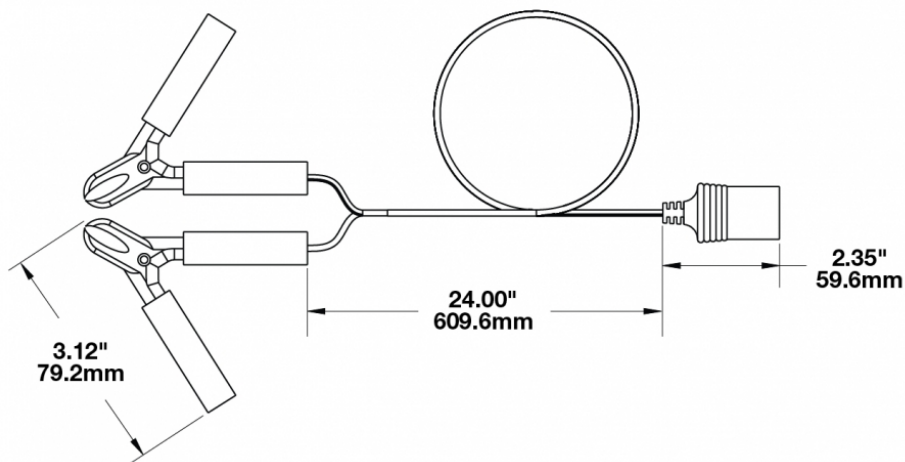

LED Handheld Work Light – Model 4416

PRODUCT DIMENSIONS

Print date: 2017-08-23

© 2017 J.W. Speaker Corporation • Germantown, WI U.S.A.
www.jwspeaker.com • speaker@jwspeaker.com • 262.251.6660