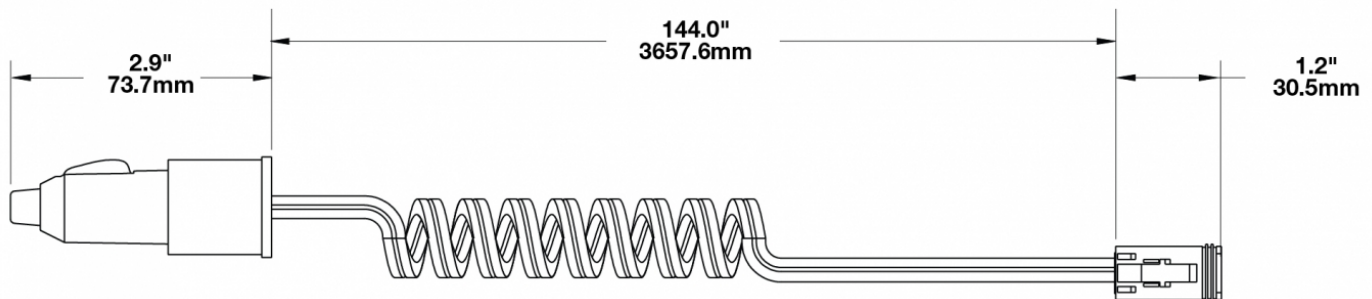

LED Handheld Work Light - Model 4416

PRODUCT DIMENSIONS

Print date: 2026-04-23

© 2026 J.W. Speaker Corporation • Germantown, WI U.S.A.
www.jwspeaker.com • speaker@jwspeaker.com • 262.251.6660