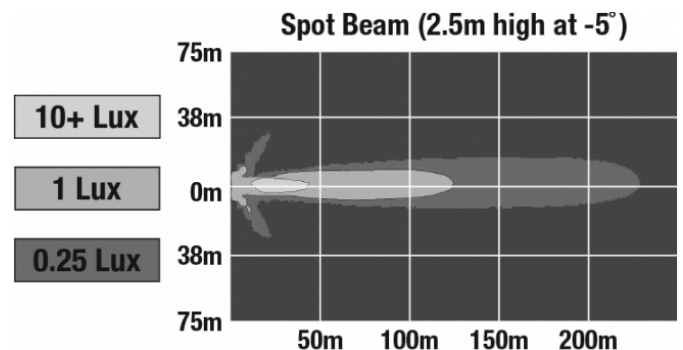

## PHOTOMETRIC SPECIFICATIONS

<b>Raw Lumen Output</b>	2,450
<b>Effective Lumen Output</b>	1,350
<b>Nominal LED Color Temperature</b>	5000 K
<b>Beam Pattern(s)</b>	Forward Lighting - Spot

Print date: 2018-06-24