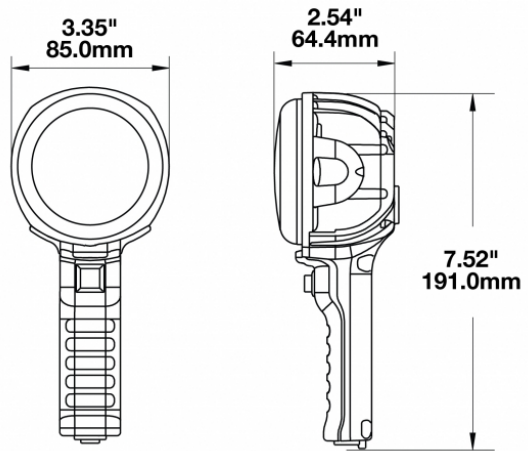

LED Handheld Work Light – Model 4416

PRODUCT DIMENSIONS

Print date: 2018-08-20

© 2018 J.W. Speaker Corporation • Germantown, WI U.S.A.
www.jwspeaker.com • speaker@jwspeaker.com • 262.251.6660