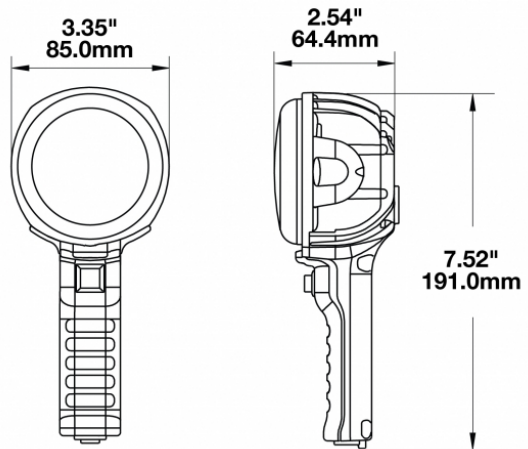

## PRODUCT INFORMATION

---

<b>Description</b>	12V Black Handheld Work Light with Spot Beam Pattern Kit
<b>Height</b>	191.00 mm / 7.52 in
<b>Width</b>	85.00 mm / 3.35 in
<b>Depth</b>	64.44 mm / 2.54 in
<b>Shape</b>	Round
<b>Outer Lens Material</b>	Polycarbonate
<b>Outer Lens Color</b>	Clear
<b>Housing Material</b>	Die-Cast Aluminum
<b>Housing Color</b>	Black
<b>Mounting Hardware Description</b>	Handheld
<b>Connector or Wiring</b>	Deutsch DT04-2P-E008
<b>Product Weight</b>	1.60 lbs / 0.73 kgs
<b>Shipping Weight</b>	2.10 lbs / 0.95 kgs