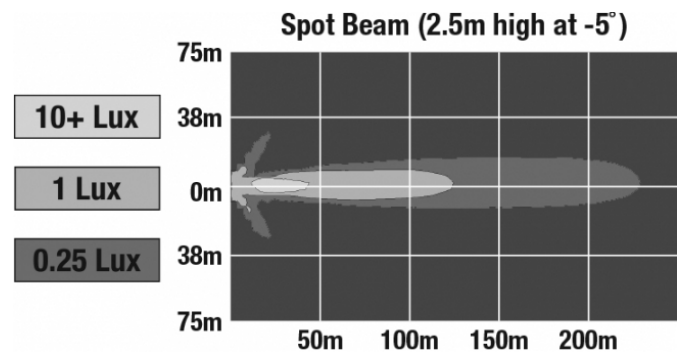

Input Voltage	12 V
Operating Voltage	9-16 V
Red Wire	Positive
Black Wire	Negative
Current Draw	2.20A @ 12V

REGULATORY STANDARDS COMPLIANCE

Buy America Standards

Eco Friendly

PHOTOMETRIC SPECIFICATIONS

Raw Lumen Output	2,450
Effective Lumen Output	1,350
Nominal LED Color Temperature	5000 K
Beam Pattern(s)	Forward Lighting - Spot