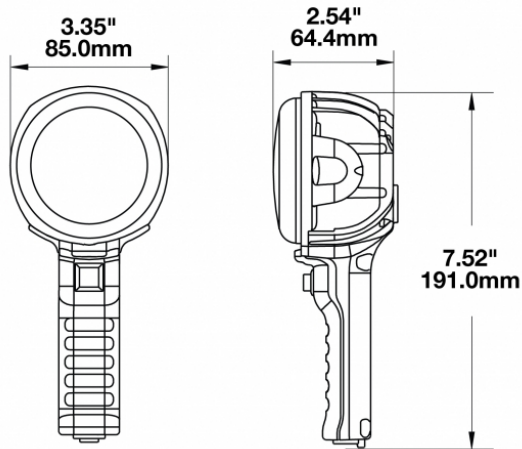

LED Handheld Work Light - Model 4416

PRODUCT DIMENSIONS

Print date: 2026-04-23

© 2026 J.W. Speaker Corporation • Germantown, WI U.S.A.
www.jwspeaker.com • speaker@jwspeaker.com • 262.251.6660