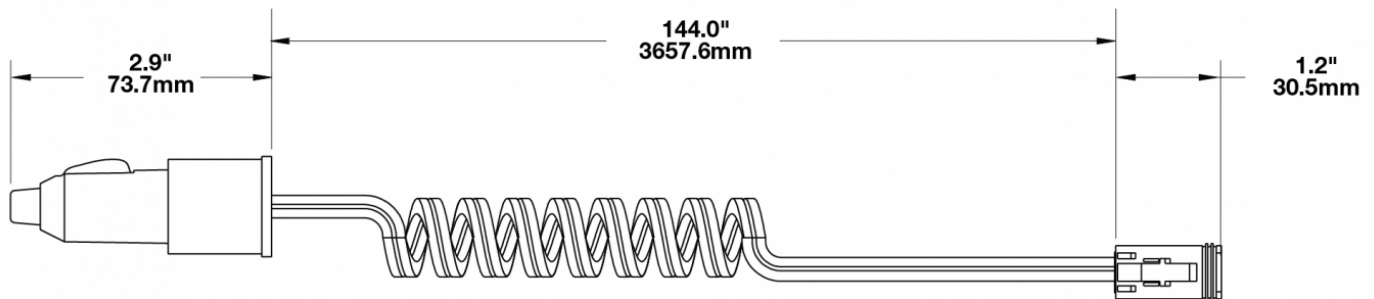

LED Handheld Work Light – Model 4416

PRODUCT DIMENSIONS

Print date: 2019-02-15

© 2019 J.W. Speaker Corporation • Germantown, WI U.S.A.
www.jwspeaker.com • speaker@jwspeaker.com • 262.251.6660