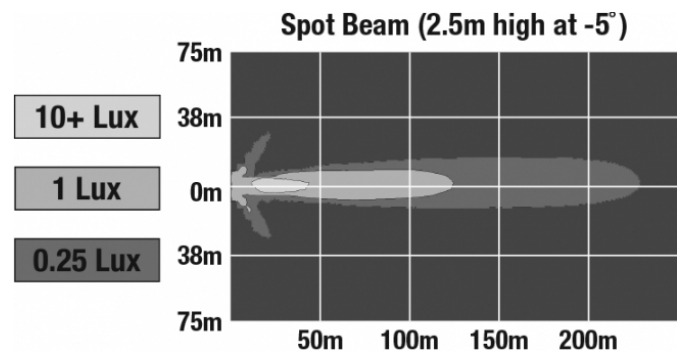

## PHOTOMETRIC SPECIFICATIONS

<b>Raw Lumen Output</b>	2,450
<b>Effective Lumen Output</b>	1,350
<b>Nominal LED Color Temperature</b>	5000 K
<b>Beam Pattern(s)</b>	Forward Lighting - Spot

Print date: 2019-02-15