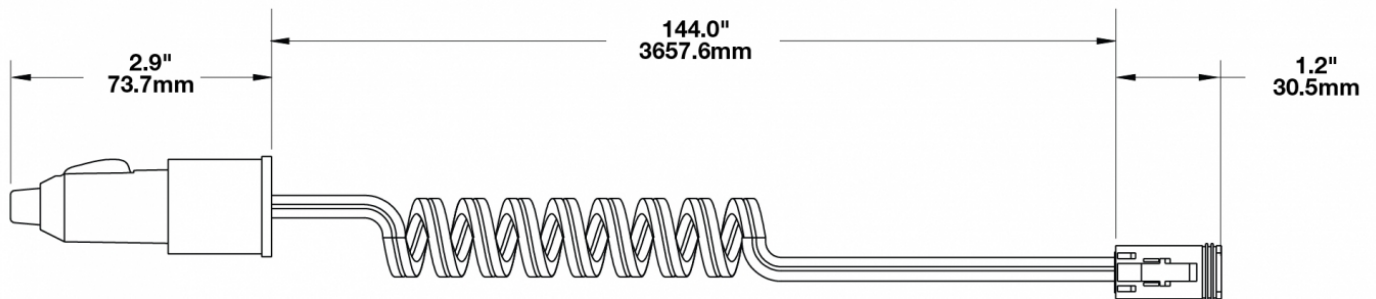

LED Handheld Work Light – Model 4416

PRODUCT DIMENSIONS

Print date: 2018-08-20

© 2018 J.W. Speaker Corporation • Germantown, WI U.S.A.
www.jwspeaker.com • speaker@jwspeaker.com • 262.251.6660