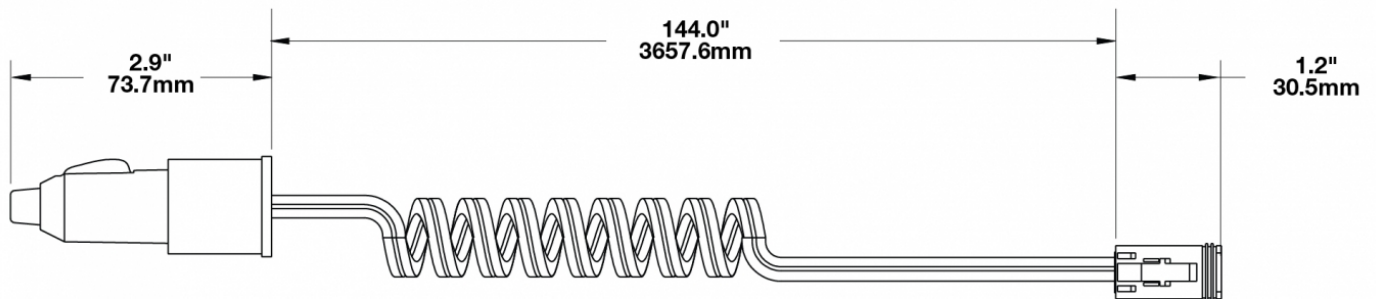

LED Handheld Work Light – Model 4416

PRODUCT DIMENSIONS

Print date: 2017-08-23

© 2017 J.W. Speaker Corporation • Germantown, WI U.S.A.
www.jwspeaker.com • speaker@jwspeaker.com • 262.251.6660