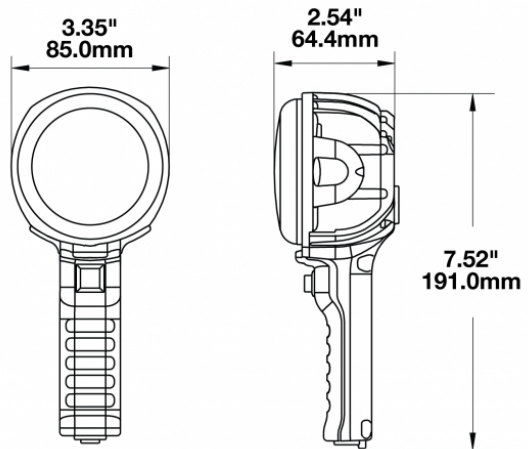

LED Handheld Work Light – Model 4416

PRODUCT DIMENSIONS

Print date: 2017-12-13

© 2017 J.W. Speaker Corporation • Germantown, WI U.S.A.
www.jwspeaker.com • speaker@jwspeaker.com • 262.251.6660