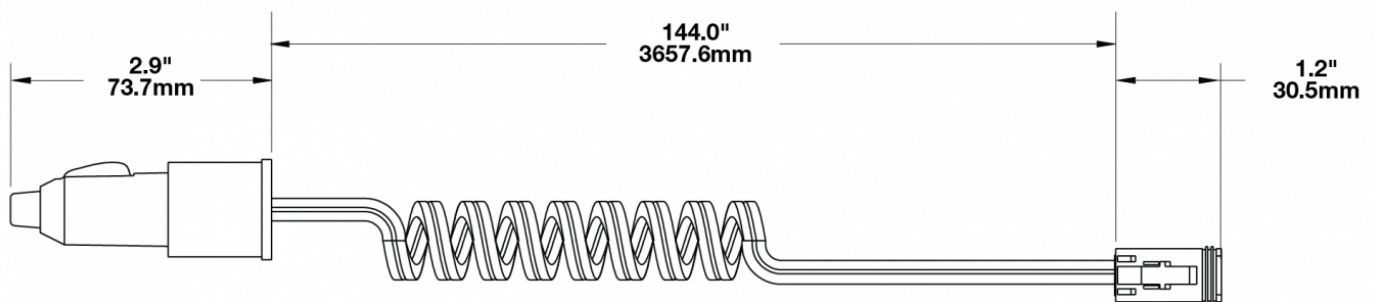

LED Handheld Work Light – Model 4416

PRODUCT DIMENSIONS

Print date: 2018-04-20

© 2018 J.W. Speaker Corporation • Germantown, WI U.S.A.
www.jwspeaker.com • speaker@jwspeaker.com • 262.251.6660