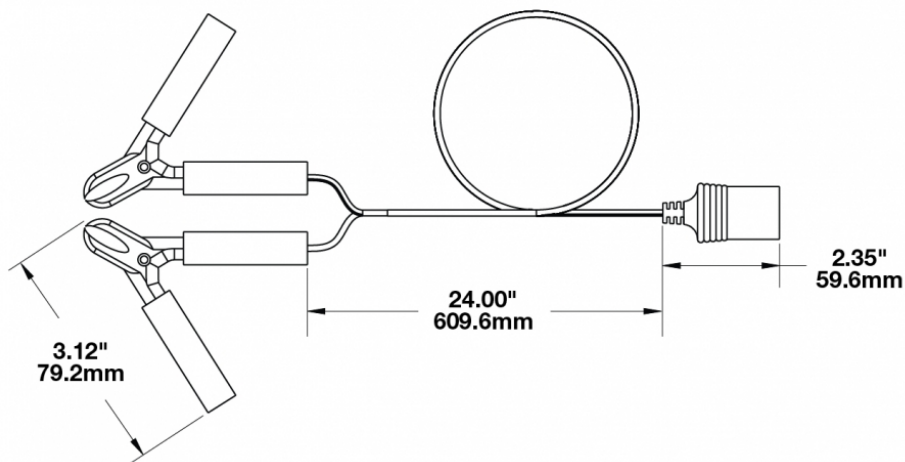

LED Handheld Work Light – Model 4416

PRODUCT DIMENSIONS

Print date: 2018-08-20

© 2018 J.W. Speaker Corporation • Germantown, WI U.S.A.
www.jwspeaker.com • speaker@jwspeaker.com • 262.251.6660