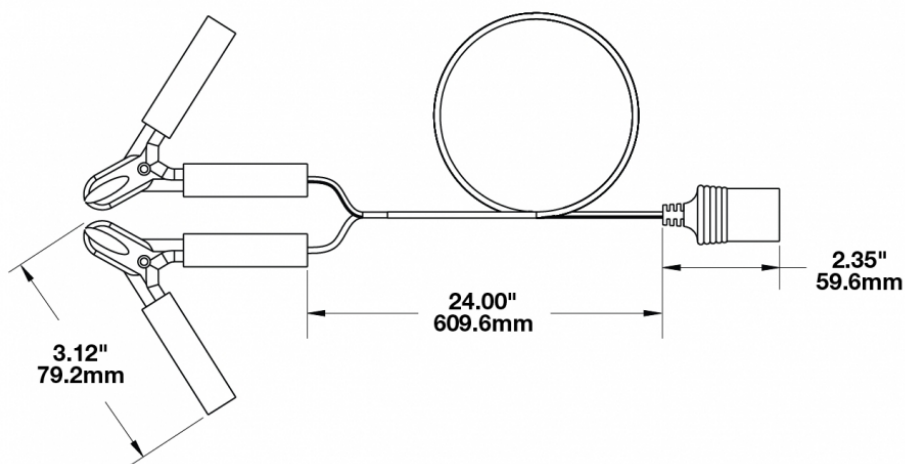

LED Handheld Work Light – Model 4416

PRODUCT DIMENSIONS

Print date: 2017-05-24

© 2017 J.W. Speaker Corporation • Germantown, WI U.S.A.
www.jwspeaker.com • speaker@jwspeaker.com • 262.251.6660