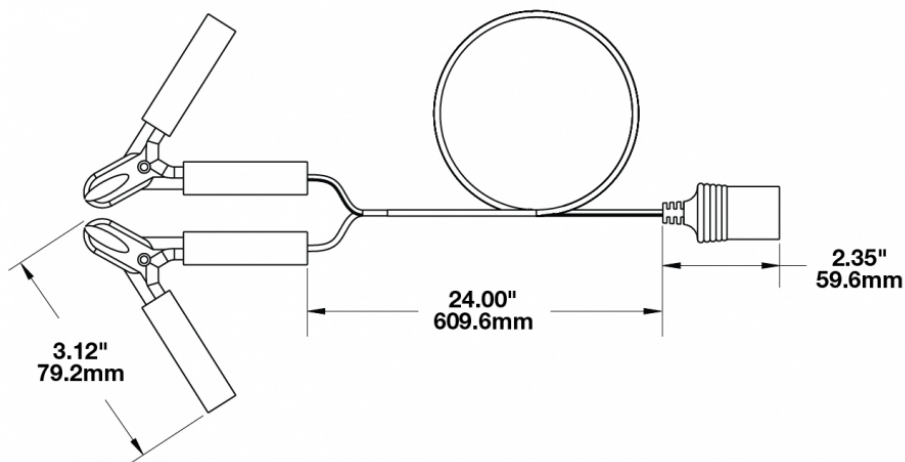

## PRODUCT INFORMATION

---

<b>Description</b>	12-24V Black Handheld Work Light with Spot Beam Pattern Kit
<b>Height</b>	191.00 mm / 7.52 in
<b>Width</b>	85.00 mm / 3.35 in
<b>Depth</b>	64.44 mm / 2.54 in
<b>Shape</b>	Round
<b>Outer Lens Material</b>	Polycarbonate
<b>Outer Lens Color</b>	Clear
<b>Housing Material</b>	Die-Cast Aluminum
<b>Housing Color</b>	Black
<b>Mounting Hardware Description</b>	Handheld
<b>Connector or Wiring</b>	Deutsch DT04-2P-E008
<b>Shipping Weight</b>	2.10 lbs / 0.95 kgs