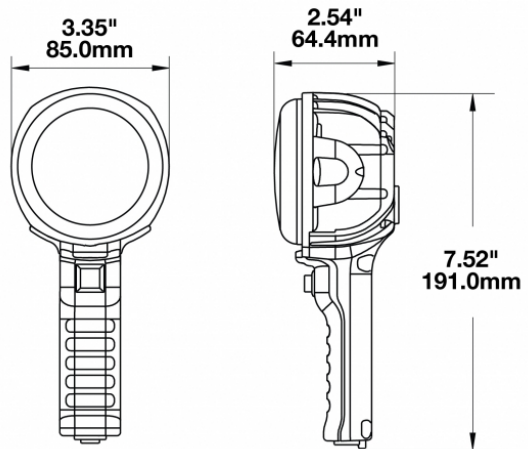

LED Handheld Work Light – Model 4416

PRODUCT DIMENSIONS

Print date: 2018-04-20

© 2018 J.W. Speaker Corporation • Germantown, WI U.S.A.
www.jwspeaker.com • speaker@jwspeaker.com • 262.251.6660