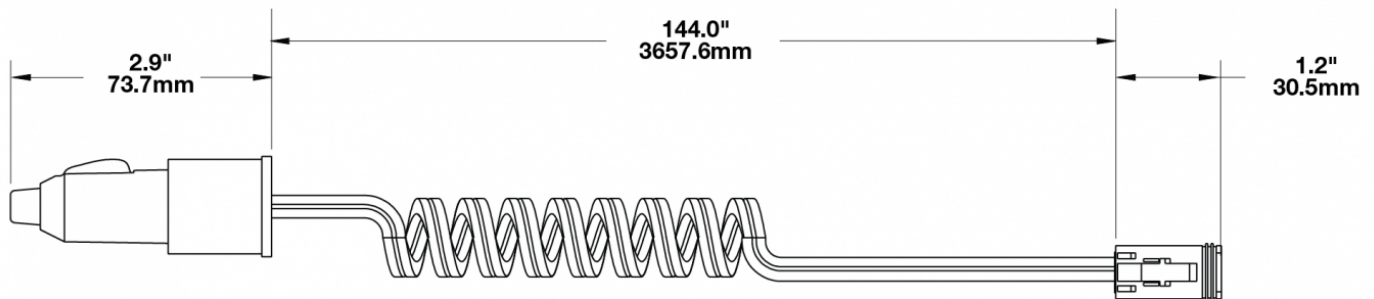

LED Handheld Work Light – Model 4416

PRODUCT DIMENSIONS

Print date: 2018-02-19

© 2018 J.W. Speaker Corporation • Germantown, WI U.S.A.
www.jwspeaker.com • speaker@jwspeaker.com • 262.251.6660