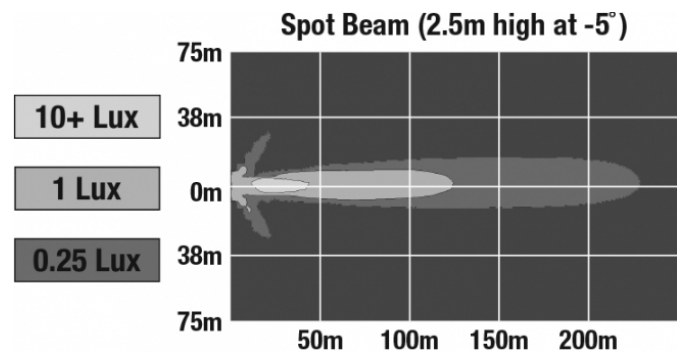

## PHOTOMETRIC SPECIFICATIONS

<b>Raw Lumen Output</b>	2,450
<b>Effective Lumen Output</b>	1,350
<b>Nominal LED Color Temperature</b>	5000 K
<b>Beam Pattern(s)</b>	Forward Lighting - Spot

Print date: 2019-02-16