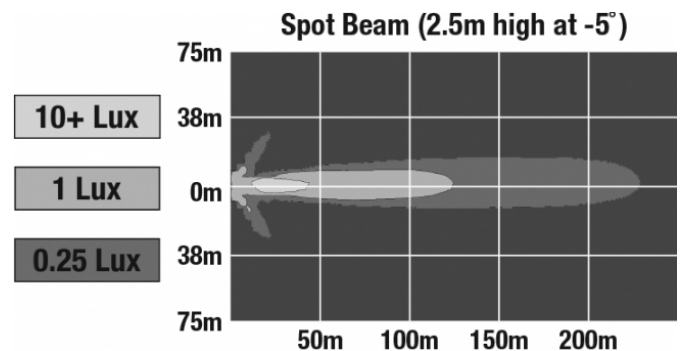

Input Voltage	12 V
Operating Voltage	9-16 V
Red Wire	Positive
Black Wire	Negative
Current Draw	2.20A @ 12V

REGULATORY STANDARDS COMPLIANCE

Buy America Standards

Eco Friendly

PHOTOMETRIC SPECIFICATIONS

Raw Lumen Output	2,450
Effective Lumen Output	1,350
Nominal LED Color Temperature	5000 K
Beam Pattern(s)	Forward Lighting - Spot