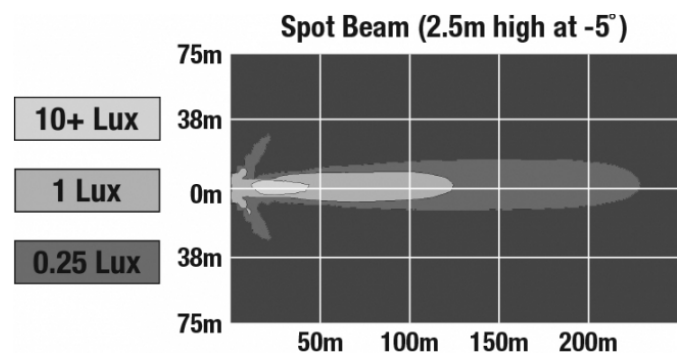

Raw Lumen Output	2,450
Effective Lumen Output	1,350
Nominal LED Color Temperature	5000 K
Beam Pattern(s)	Forward Lighting - Spot

Print date: 2017-12-13

© 2017 J.W. Speaker Corporation • Germantown, WI U.S.A.
www.jwspeaker.com • speaker@jwspeaker.com • 262.251.6660