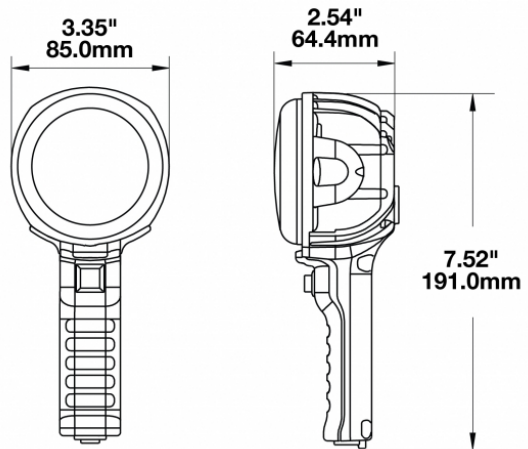

LED Handheld Work Light – Model 4416

PRODUCT DIMENSIONS

Print date: 2017-06-29

© 2017 J.W. Speaker Corporation • Germantown, WI U.S.A.
www.jwspeaker.com • speaker@jwspeaker.com • 262.251.6660