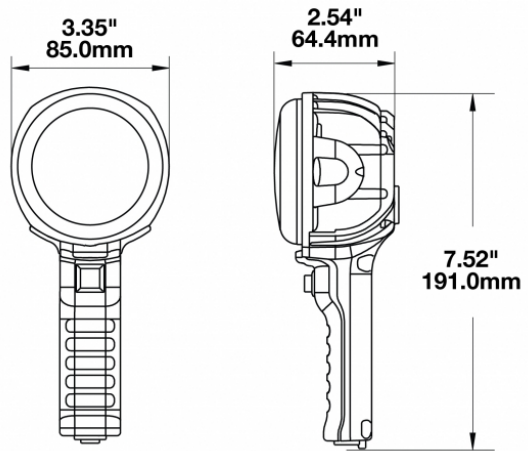

LED Handheld Work Light – Model 4416

PRODUCT DIMENSIONS

Print date: 2018-02-19

© 2018 J.W. Speaker Corporation • Germantown, WI U.S.A.
www.jwspeaker.com • speaker@jwspeaker.com • 262.251.6660