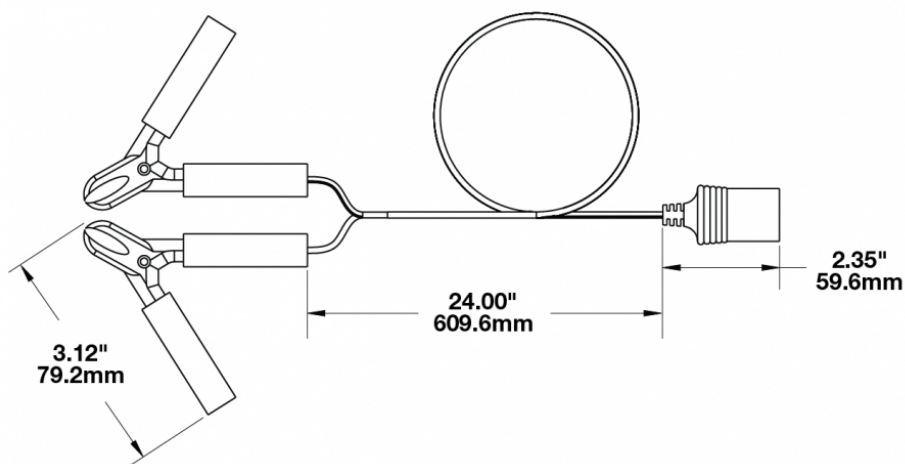

LED Handheld Work Light – Model 4416

PRODUCT DIMENSIONS

Print date: 2017-12-13

© 2017 J.W. Speaker Corporation • Germantown, WI U.S.A.
www.jwspeaker.com • speaker@jwspeaker.com • 262.251.6660