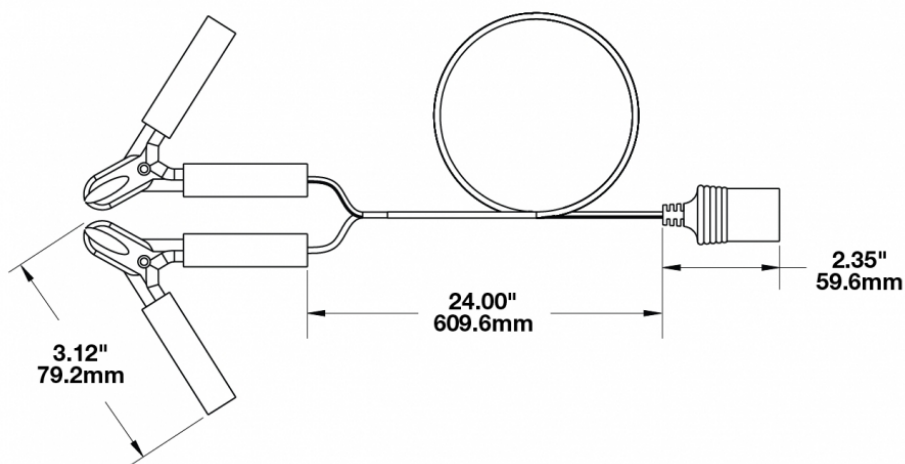

LED Handheld Work Light – Model 4416

PRODUCT DIMENSIONS

Print date: 2018-04-20

© 2018 J.W. Speaker Corporation • Germantown, WI U.S.A.
www.jwspeaker.com • speaker@jwspeaker.com • 262.251.6660