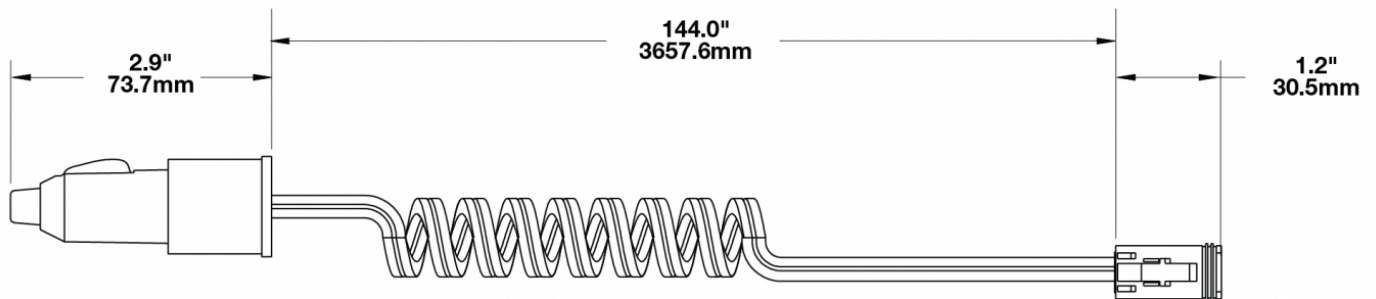

LED Handheld Work Light – Model 4416

PRODUCT DIMENSIONS

Print date: 2017-12-13

© 2017 J.W. Speaker Corporation • Germantown, WI U.S.A.
www.jwspeaker.com • speaker@jwspeaker.com • 262.251.6660