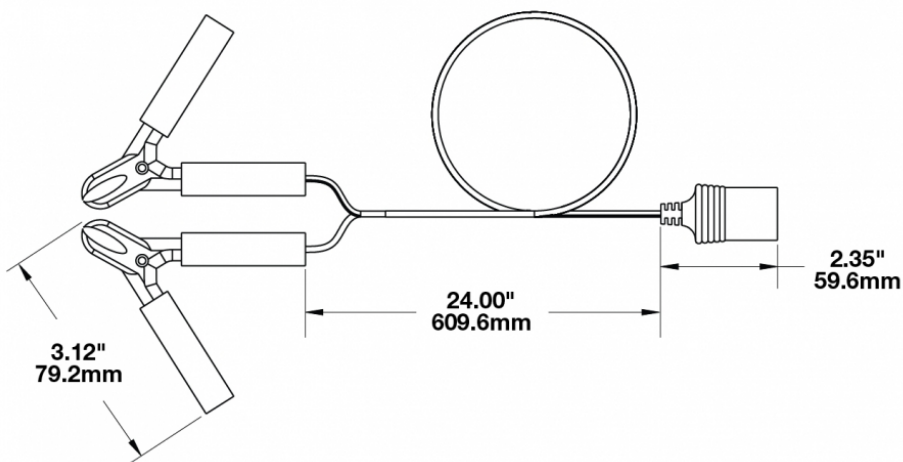

LED Handheld Work Light - Model 4416

PRODUCT DIMENSIONS

Print date: 2026-04-23

© 2026 J.W. Speaker Corporation • Germantown, WI U.S.A.
www.jwspeaker.com • speaker@jwspeaker.com • 262.251.6660