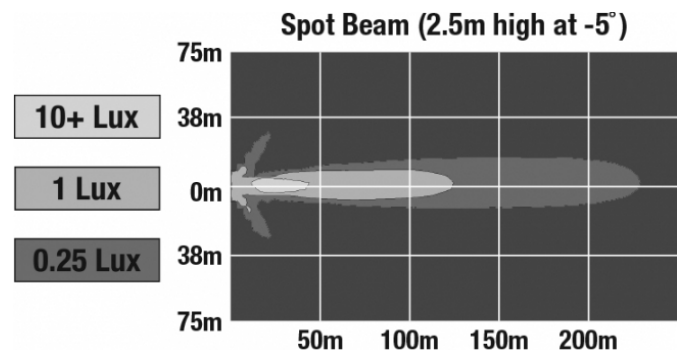

Input Voltage	12 V
Operating Voltage	9-16 V
Red Wire	Positive
Black Wire	Negative
Current Draw	2.20A @ 12V

REGULATORY STANDARDS COMPLIANCE

Buy America Standards

Eco Friendly

PHOTOMETRIC SPECIFICATIONS

Raw Lumen Output	2,450
Effective Lumen Output	1,350
Nominal LED Color Temperature	5000 K
Beam Pattern(s)	Forward Lighting - Spot