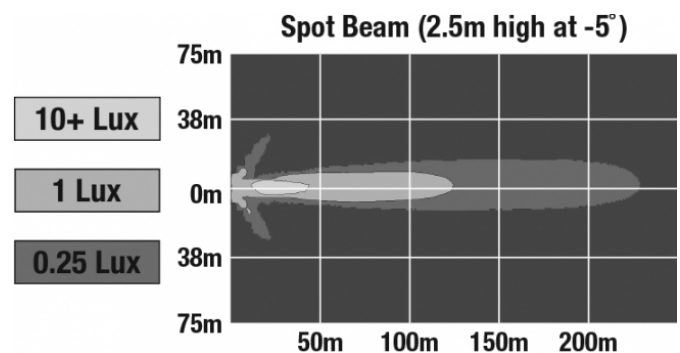

## PHOTOMETRIC SPECIFICATIONS

<b>Raw Lumen Output</b>	2,450
<b>Effective Lumen Output</b>	1,350
<b>Nominal LED Color Temperature</b>	5000 K
<b>Beam Pattern(s)</b>	Forward Lighting - Spot

Print date: 2018-02-19