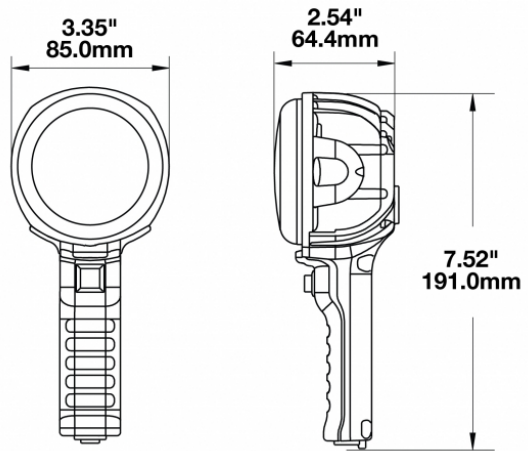

LED Handheld Work Light – Model 4416

PRODUCT DIMENSIONS

Print date: 2017-08-23

© 2017 J.W. Speaker Corporation • Germantown, WI U.S.A.
www.jwspeaker.com • speaker@jwspeaker.com • 262.251.6660