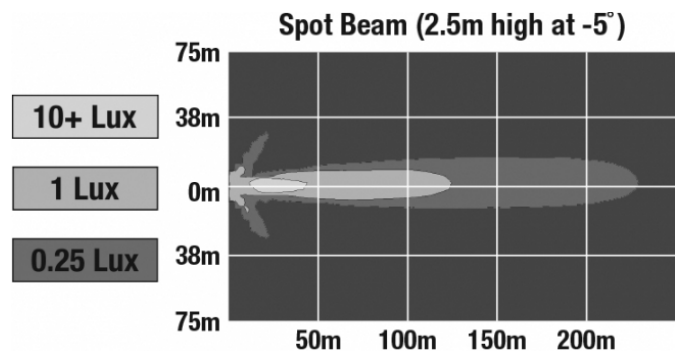

Input Voltage	12 V
Operating Voltage	9-16 V
Red Wire	Positive
Black Wire	Negative
Current Draw	2.20A @ 12V

REGULATORY STANDARDS COMPLIANCE

Buy America Standards

Eco Friendly

PHOTOMETRIC SPECIFICATIONS

Raw Lumen Output	2,450
Effective Lumen Output	1,350
Nominal LED Color Temperature	5000 K
Beam Pattern(s)	Forward Lighting - Spot