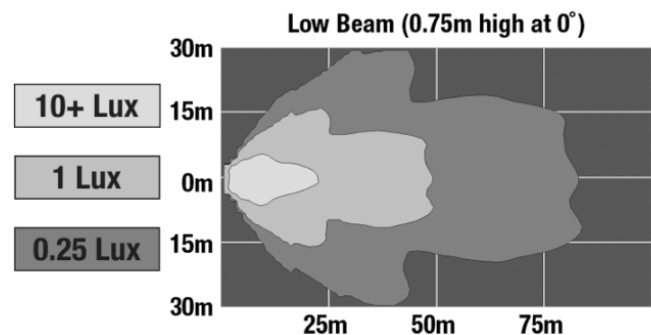

ECE Reg 148 - 1a

ECE Reg 149 - WC-CS

IEC IP69K

ECE Reg 10

ECE Reg 148 - A

IEC IP67

PHOTOMETRIC SPECIFICATIONS

Raw Lumen Output 1470

Effective Lumen Output 540

Candela Output 4800

Nominal LED Color Temperature 5700 K

Beam Pattern(s) Forward Lighting - Low Beam (ECE Left Hand)
Forward Lighting - Low Beam (ECE Right Hand)
Signalization - Front Position
Signalization - Turn (Front)