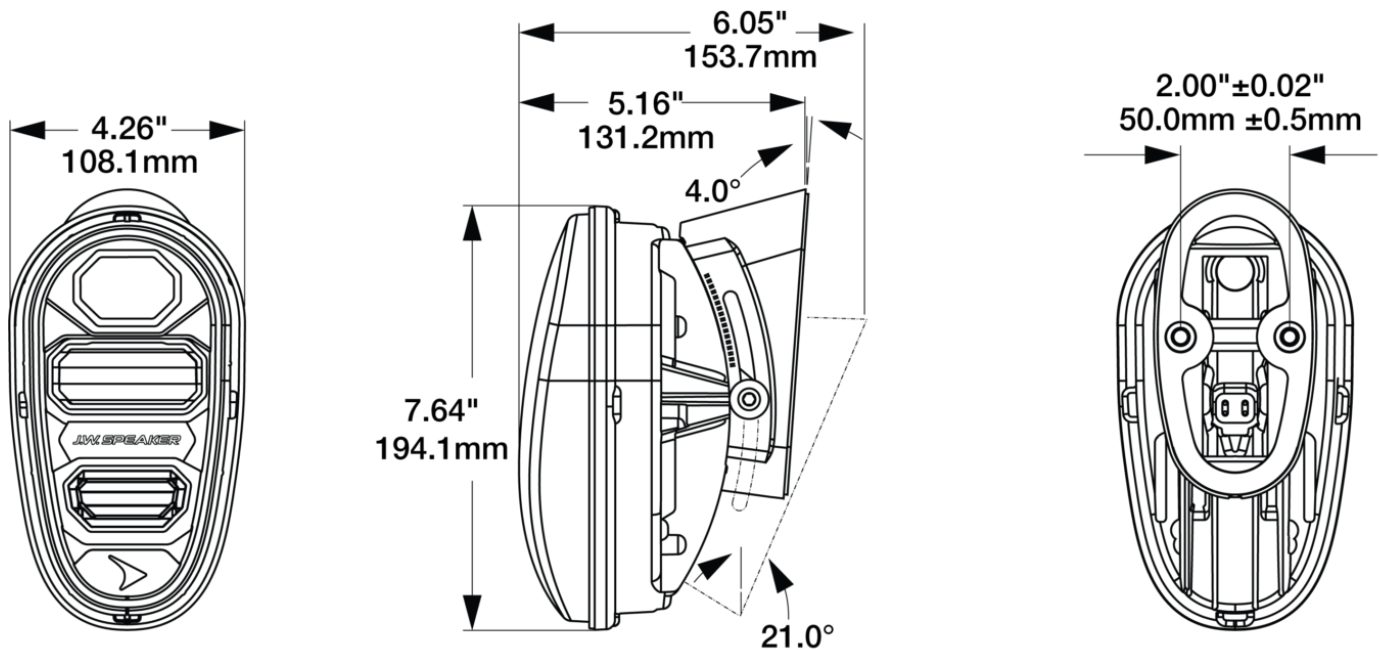

LED Forklift Headlight - Model 517

PRODUCT INFORMATION

Description	12-24V LED Forklift Headlight
Height	194.06 mm / 7.64 in
Width	107.95 mm / 4.25 in
Depth	131.57 mm / 5.18 in
Shape	Stylized
Outer Lens Material	Hardcoated Polycarbonate
Outer Lens Color	Clear
Housing Material	Polycarbonate
Housing Color	Black
Bezel Color	Black
Mounting Hardware Description	(x2) M6-1 x 25 Mounting Bolts
Mounting Type	Mounts to front of lift truck
Minimum Operating Temperature	-40 °C / -40 °F
Maximum Operating Temperature	65 °C / 149 °F
Connector or Wiring	Integrated 4-Pin Deutsch Weather-Proof Socket (DT04-4P)
Mating Connector	4-Pin Deutsch Weather-Proof Plug (DT06-4S)
Product Weight	1.20 lbs / 0.54 kgs
Shipping Weight	1.48 lbs / 0.67 kgs

PRODUCT DIMENSIONS

ELECTRICAL SPECIFICATIONS

Input Voltage	12-24V DC
Operating Voltage	9-32V DC
White Wire	Front Position
Red Wire	Low Beam
Yellow Wire	Direction Indicator
Black Wire	Ground
Current Draw	0.923A @ 12V DC (Low Beam)
	0.452A @ 24V DC (Low Beam)
	0.059A @ 12V DC (Front Position)
	0.064A @ 24V DC (Front Position)
	1.035A @ 12V DC (Direction Indicator)
	0.506A @ 24V DC (Direction Indicator)