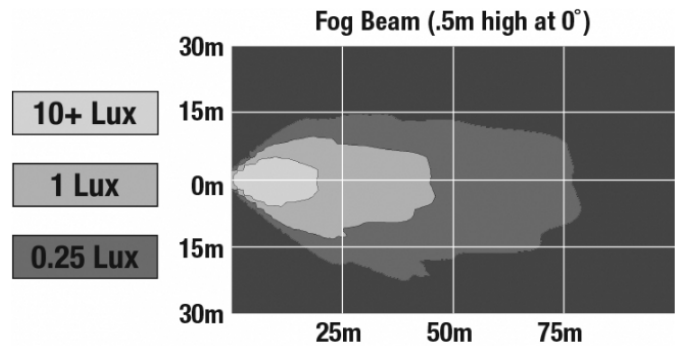

## PRODUCT DIMENSIONS

## PHOTOMETRIC SPECIFICATIONS

<b>Raw Lumen Output</b>	1,080
<b>Effective Lumen Output</b>	610
<b>Nominal LED Color Temperature</b>	5000 K
<b>Beam Pattern(s)</b>	Forward Lighting - Fog