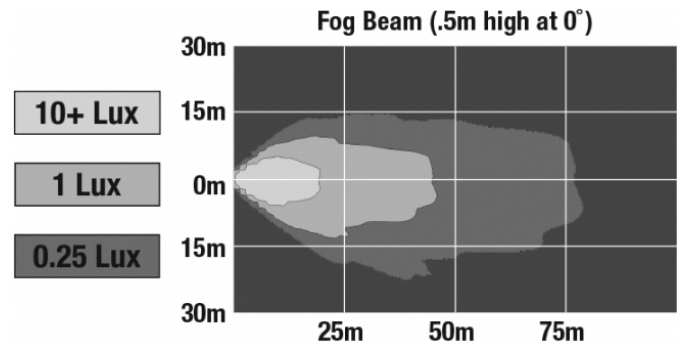

LED Ford Fog Lights - Model 6146

PRODUCT INFORMATION

Description	12V SAE/ECE RHT & LHT LED Fog Light with Chrome Inner Bezel (for 2005-2010 Model Years)
Height	100.33 mm / 3.95 in
Width	115.82 mm / 4.56 in
Depth	105.41 mm / 4.15 in
Shape	Round
Outer Lens Material	Hardcoated Polycarbonate
Outer Lens Color	Clear
Housing Material	Die-Cast Aluminum
Housing Color	Black
Bezel Color	Chrome
Mounting Type	Bumper Mount
Minimum Operating Temperature	-40 °C / -40 °F
Maximum Operating Temperature	65 °C / 149 °F
Mating Connector	Packard (#12059183)
Shipping Weight	0.93 lbs / 0.42 kgs
Additional Information	Two versions designed to retrofit Ford F-150 fog lights: 2005-2010 Ford F-150 and 2011-2014 Ford F-150

PHOTOMETRIC SPECIFICATIONS

Raw Lumen Output	1,080
Effective Lumen Output	610
Nominal LED Color Temperature	5000 K
Beam Pattern(s)	Forward Lighting - Fog

APPLICATIONS

RELATED PRODUCTS

Part Number
0549651

12V SAE/ECE RHT & LHT LED Fog Light with Black Inner Bezel (for 2011-2014 Model Years)