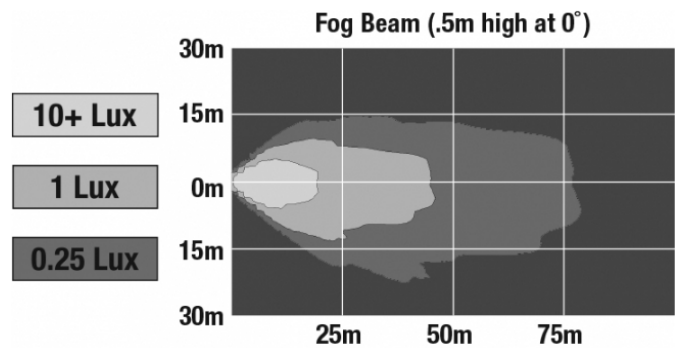

LED Ford Fog Lights - Model 6146

PRODUCT INFORMATION

Description	12V SAE/ECE RHT & LHT LED Fog Light with Chrome Inner Bezel (for 2005-2010 Model Years)
Height	100.33 mm / 3.95 in
Width	115.82 mm / 4.56 in
Depth	105.41 mm / 4.15 in
Shape	Round
Outer Lens Material	Hardcoated Polycarbonate
Outer Lens Color	Clear
Housing Material	Die-Cast Aluminum
Housing Color	Black
Bezel Color	Chrome
Mounting Type	Bumper Mount
Minimum Operating Temperature	-40 °C / -40 °F
Maximum Operating Temperature	65 °C / 149 °F
Mating Connector	Packard (#12059183)
Product Weight	0.93 lbs / 0.42 kgs
Shipping Weight	0.93 lbs / 0.42 kgs
Additional Information	Two versions designed to retrofit Ford F-150 fog lights: 2005-2010 Ford F-150 and 2011-2014 Ford F-150

PHOTOMETRIC SPECIFICATIONS

Raw Lumen Output	1,080
Effective Lumen Output	610
Nominal LED Color Temperature	5000 K
Beam Pattern(s)	Forward Lighting - Fog

APPLICATIONS

PRODUCT WARNINGS

For California residents: