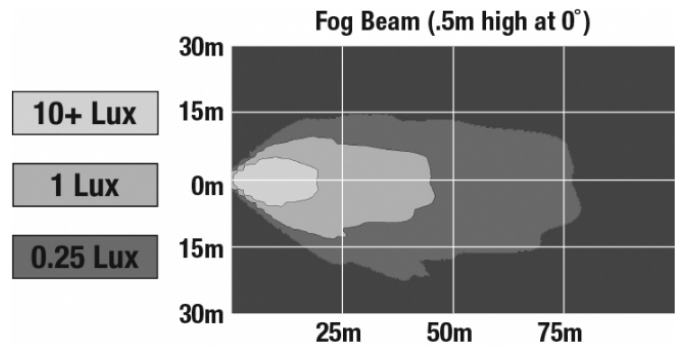

LED Ford Fog Lights - Model 6146

PRODUCT INFORMATION

Description	12V SAE/ECE RHT & LHT LED Fog Light with Chrome Inner Bezel (for 2005-2010 Model Years)
Height	100.33 mm / 3.95 in
Width	115.82 mm / 4.56 in
Depth	105.41 mm / 4.15 in
Shape	Round
Outer Lens Material	Hardcoated Polycarbonate
Outer Lens Color	Clear
Housing Material	Die-Cast Aluminum
Housing Color	Black
Bezel Color	Chrome
Mounting Type	Bumper Mount
Minimum Operating Temperature	-40 °C / -40 °F
Maximum Operating Temperature	65 °C / 149 °F
Mating Connector	Packard (#12059183)
Product Weight	0.93 lbs / 0.42 kgs
Shipping Weight	0.93 lbs / 0.42 kgs
Additional Information	Two versions designed to retrofit Ford F-150 fog lights: 2005-2010 Ford F-150 and 2011-2014 Ford F-150

Raw Lumen Output	1,080
Effective Lumen Output	610
Nominal LED Color Temperature	5000 K
Beam Pattern(s)	Forward Lighting - Fog

APPLICATIONS

PRODUCT WARNINGS

For California residents:

⚠ WARNING: Cancer and reproductive harm - www.P65Warnings.ca.gov.