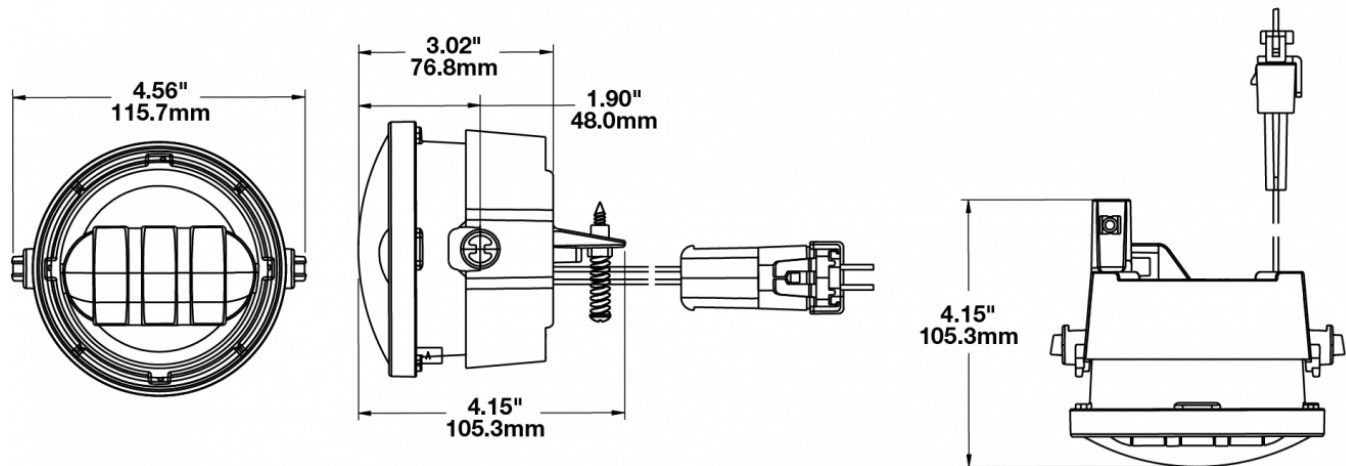

LED Ford Fog Lights - Model 6146

PRODUCT INFORMATION

Description	12V SAE/ECE RHT & LHT LED Fog Light with Chrome Inner Bezel (for 2005-2010 Model Years)
Height	100.33 mm / 3.95 in
Width	115.82 mm / 4.56 in
Depth	105.41 mm / 4.15 in
Shape	Round
Outer Lens Material	Hardcoated Polycarbonate
Outer Lens Color	Clear
Housing Material	Die-Cast Aluminum
Housing Color	Black
Bezel Color	Chrome
Mounting Type	Bumper Mount
Minimum Operating Temperature	-40 °C / -40 °F
Maximum Operating Temperature	65 °C / 149 °F
Mating Connector	Packard (#12059183)
Shipping Weight	0.93 lbs / 0.42 kgs
Additional Information	Two versions designed to retrofit Ford F-150 fog lights: 2005-2010 Ford F-150 and 2011-2014 Ford F-150

PRODUCT DIMENSIONS

ELECTRICAL SPECIFICATIONS

Input Voltage	12V DC
Operating Voltage	10-15V DC
Red Wire	Positive
Black Wire	Negative
Current Draw	1.6A @ 12V DC

REGULATORY STANDARDS COMPLIANCE

Buy America Standards
SAE J583

PHOTOMETRIC SPECIFICATIONS

Raw Lumen Output	1,080
Effective Lumen Output	610
Nominal LED Color Temperature	5000 K
Beam Pattern(s)	Forward Lighting - Fog

APPLICATIONS

RELATED PRODUCTS

Part Number
0549651

12V SAE/ECE RHT & LHT LED Fog Light with Black Inner Bezel (for 2011-2014 Model Years)