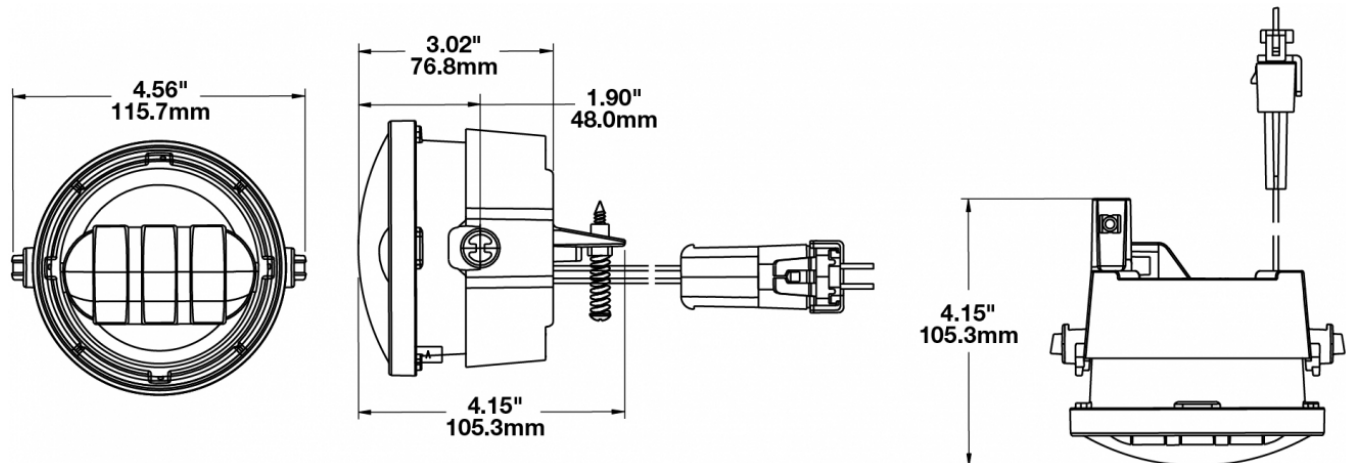

## PRODUCT INFORMATION

<b>Description</b>	12V SAE/ECE RHT & LHT LED Fog Light with Chrome Inner Bezel (for 2005-2010 Model Years)
<b>Height</b>	100.33 mm / 3.95 in
<b>Width</b>	115.82 mm / 4.56 in
<b>Depth</b>	105.41 mm / 4.15 in
<b>Shape</b>	Round
<b>Outer Lens Material</b>	Hardcoated Polycarbonate
<b>Outer Lens Color</b>	Clear
<b>Housing Material</b>	Die-Cast Aluminum
<b>Housing Color</b>	Black
<b>Bezel Color</b>	Chrome
<b>Mounting Type</b>	Bumper Mount
<b>Minimum Operating Temperature</b>	-40 °C / -40 °F
<b>Maximum Operating Temperature</b>	65 °C / 149 °F
<b>Mating Connector</b>	Packard (#12059183)
<b>Product Weight</b>	0.93 lbs / 0.42 kgs
<b>Shipping Weight</b>	0.93 lbs / 0.42 kgs
<b>Additional Information</b>	Two versions designed to retrofit Ford F-150 fog lights: 2005-2010 Ford F-150 and 2011-2014 Ford F-150

## PRODUCT DIMENSIONS