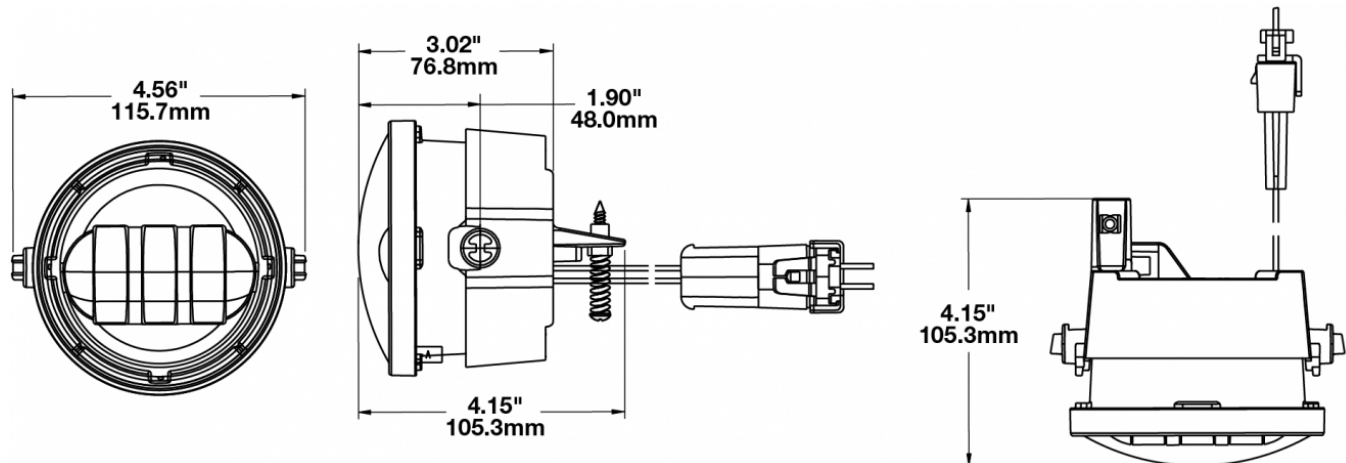

LED Ford Fog Lights - Model 6146

PRODUCT INFORMATION

Description	12V SAE/ECE RHT & LHT LED Fog Light with Chrome Inner Bezel (for 2005-2010 Model Years)
Height	100.33 mm / 3.95 in
Width	115.82 mm / 4.56 in
Depth	105.41 mm / 4.15 in
Shape	Round
Outer Lens Material	Hardcoated Polycarbonate
Outer Lens Color	Clear
Housing Material	Die-Cast Aluminum
Housing Color	Black
Bezel Color	Chrome
Mounting Type	Bumper Mount
Minimum Operating Temperature	-40 °C / -40 °F
Maximum Operating Temperature	65 °C / 149 °F
Mating Connector	Packard (#12059183)
Product Weight	0.93 lbs / 0.42 kgs
Shipping Weight	0.93 lbs / 0.42 kgs
Additional Information	Two versions designed to retrofit Ford F-150 fog lights: 2005-2010 Ford F-150 and 2011-2014 Ford F-150

PRODUCT DIMENSIONS

ELECTRICAL SPECIFICATIONS

Input Voltage	12V DC
Operating Voltage	10-15V DC
Red Wire	Positive
Black Wire	Negative
Current Draw	1.6A @ 12V DC

REGULATORY STANDARDS COMPLIANCE

Buy America Standards
Eco Friendly