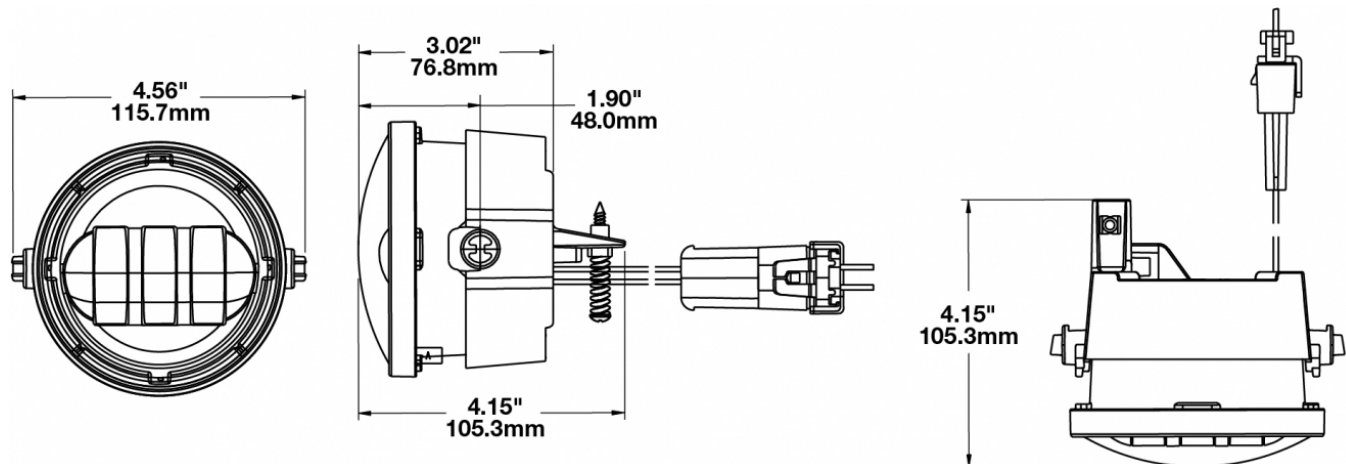

## PRODUCT INFORMATION

<b>Description</b>	12V SAE/ECE RHT & LHT LED Fog Light with Chrome Inner Bezel (for 2005-2010 Model Years)
<b>Height</b>	100.33 mm / 3.95 in
<b>Width</b>	115.82 mm / 4.56 in
<b>Depth</b>	105.41 mm / 4.15 in
<b>Shape</b>	Round
<b>Outer Lens Material</b>	Hardcoated Polycarbonate
<b>Outer Lens Color</b>	Clear
<b>Housing Material</b>	Die-Cast Aluminum
<b>Housing Color</b>	Black
<b>Bezel Color</b>	Chrome
<b>Mounting Type</b>	Bumper Mount
<b>Minimum Operating Temperature</b>	-40 °C / -40 °F
<b>Maximum Operating Temperature</b>	65 °C / 149 °F
<b>Mating Connector</b>	Packard (#12059183)
<b>Product Weight</b>	0.93 lbs / 0.42 kgs
<b>Shipping Weight</b>	0.93 lbs / 0.42 kgs
<b>Additional Information</b>	Two versions designed to retrofit Ford F-150 fog lights: 2005-2010 Ford F-150 and 2011-2014 Ford F-150

## PRODUCT DIMENSIONS