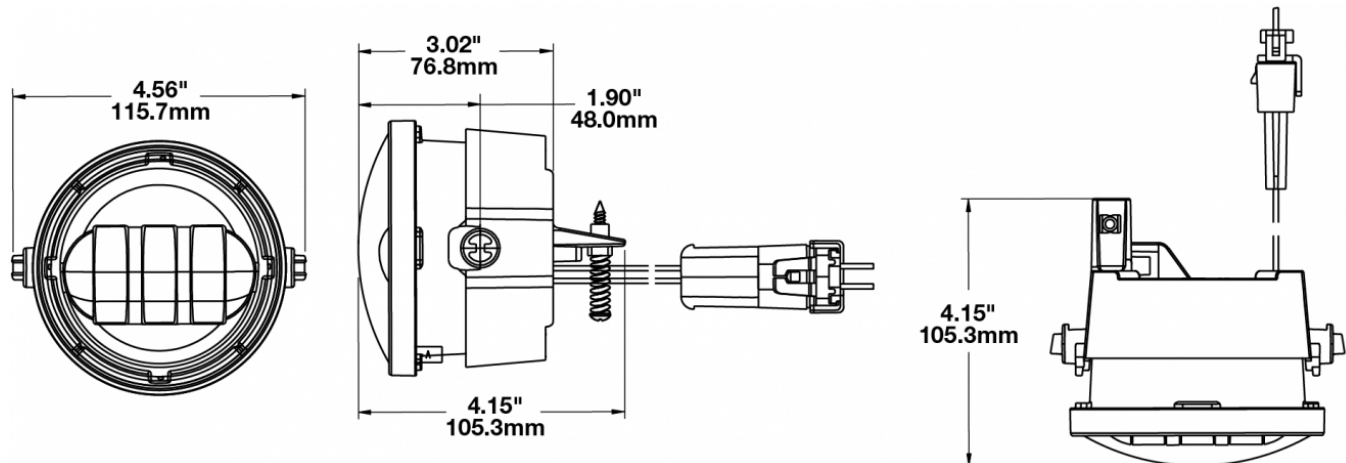

## PRODUCT INFORMATION

|                                      |  |
|--------------------------------------|--|
| <b>Description</b>                   | 12V SAE/ECE RHT & LHT LED Fog Light with Chrome Inner Bezel (for 2005-2010 Model Years)                |
| <b>Height</b>                        | 100.33 mm / 3.95 in  |
| <b>Width</b>                         | 115.82 mm / 4.56 in  |
| <b>Depth</b>                         | 105.41 mm / 4.15 in  |
| <b>Shape</b>                         | Round  |
| <b>Outer Lens Material</b>           | Hardcoated Polycarbonate   |
| <b>Outer Lens Color</b>              | Clear  |
| <b>Housing Material</b>              | Die-Cast Aluminum  |
| <b>Housing Color</b>                 | Black  |
| <b>Bezel Color</b>                   | Chrome   |
| <b>Mounting Type</b>                 | Bumper Mount   |
| <b>Minimum Operating Temperature</b> | -40 °C / -40 °F  |
| <b>Maximum Operating Temperature</b> | 65 °C / 149 °F   |
| <b>Mating Connector</b>              | Packard (#12059183)  |
| <b>Product Weight</b>                | 0.93 lbs / 0.42 kgs  |
| <b>Shipping Weight</b>               | 0.93 lbs / 0.42 kgs  |
| <b>Additional Information</b>        | Two versions designed to retrofit Ford F-150 fog lights: 2005-2010 Ford F-150 and 2011-2014 Ford F-150 |

## PRODUCT DIMENSIONS