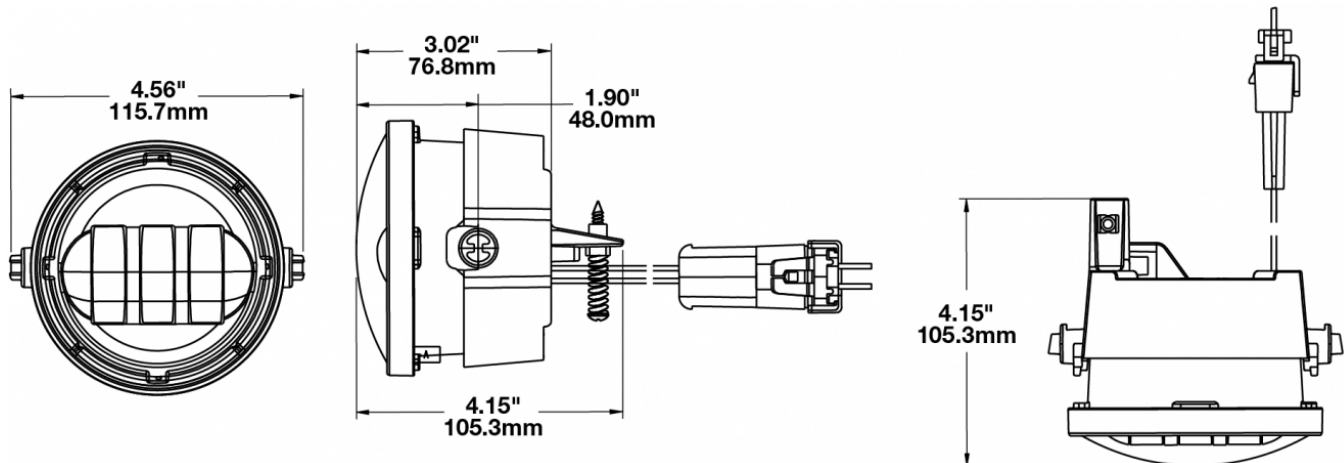

LED Ford Fog Lights - Model 6146

PRODUCT INFORMATION

Description	12V SAE/ECE RHT & LHT LED Fog Light with Black Inner Bezel (for 2005-2010 Model Years)
Height	100.33 mm / 3.95 in
Width	115.82 mm / 4.56 in
Depth	105.41 mm / 4.15 in
Shape	Round
Outer Lens Material	Hardcoated Polycarbonate
Outer Lens Color	Clear
Housing Material	Die-Cast Aluminum
Housing Color	Black
Bezel Color	Black
Mounting Type	Bumper Mount
Minimum Operating Temperature	-40 °C / -40 °F
Maximum Operating Temperature	65 °C / 149 °F
Mating Connector	Packard (#12059183)
Product Weight	0.93 lbs / 0.42 kgs
Shipping Weight	2.15 lbs / 0.98 kgs
Additional Information	Two versions designed to retrofit Ford F-150 fog lights: 2005-2010 Ford F-150 and 2011-2014 Ford F-150

PRODUCT DIMENSIONS

ELECTRICAL SPECIFICATIONS

Input Voltage	12V DC
Operating Voltage	10-15V DC
Red Wire	Positive
Black Wire	Negative
Current Draw	1.6A @ 12V DC

REGULATORY STANDARDS COMPLIANCE

Buy America Standards
Eco Friendly

PHOTOMETRIC SPECIFICATIONS

Raw Lumen Output	1,080
Effective Lumen Output	610
Nominal LED Color Temperature	5000 K
Beam Pattern(s)	Forward Lighting - Fog

APPLICATIONS

PRODUCT WARNINGS

For California residents: