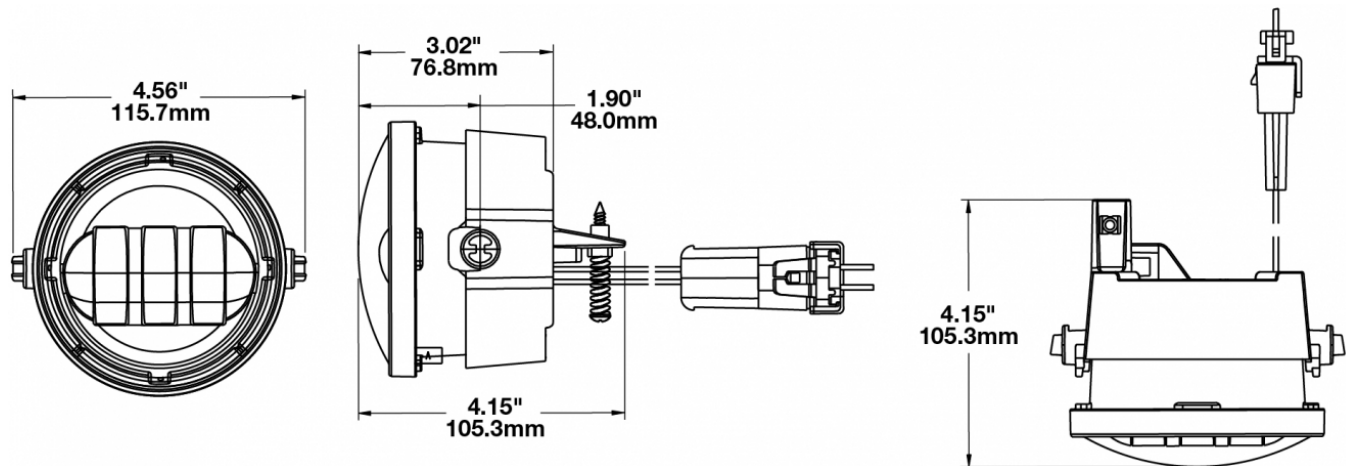

## PRODUCT INFORMATION

<b>Description</b>	12V SAE/ECE RHT & LHT LED Fog Light with Black Inner Bezel (for 2005-2010 Model Years)
<b>Height</b>	100.33 mm / 3.95 in
<b>Width</b>	115.82 mm / 4.56 in
<b>Depth</b>	105.41 mm / 4.15 in
<b>Shape</b>	Round
<b>Outer Lens Material</b>	Hardcoated Polycarbonate
<b>Outer Lens Color</b>	Clear
<b>Housing Material</b>	Die-Cast Aluminum
<b>Housing Color</b>	Black
<b>Bezel Color</b>	Black
<b>Mounting Type</b>	Bumper Mount
<b>Minimum Operating Temperature</b>	-40 °C / -40 °F
<b>Maximum Operating Temperature</b>	65 °C / 149 °F
<b>Mating Connector</b>	Packard (#12059183)
<b>Shipping Weight</b>	0.93 lbs / 0.42 kgs
<b>Additional Information</b>	Two versions designed to retrofit Ford F-150 fog lights: 2005-2010 Ford F-150 and 2011-2014 Ford F-150

## PRODUCT DIMENSIONS