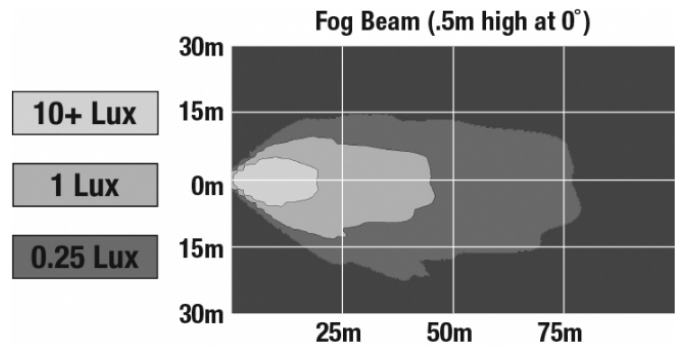

Raw Lumen Output	1,080
Effective Lumen Output	610
Nominal LED Color Temperature	5000 K
Beam Pattern(s)	Forward Lighting - Fog

APPLICATIONS

PRODUCT WARNINGS

For California residents:

⚠ WARNING: Cancer and reproductive harm - www.P65Warnings.ca.gov.