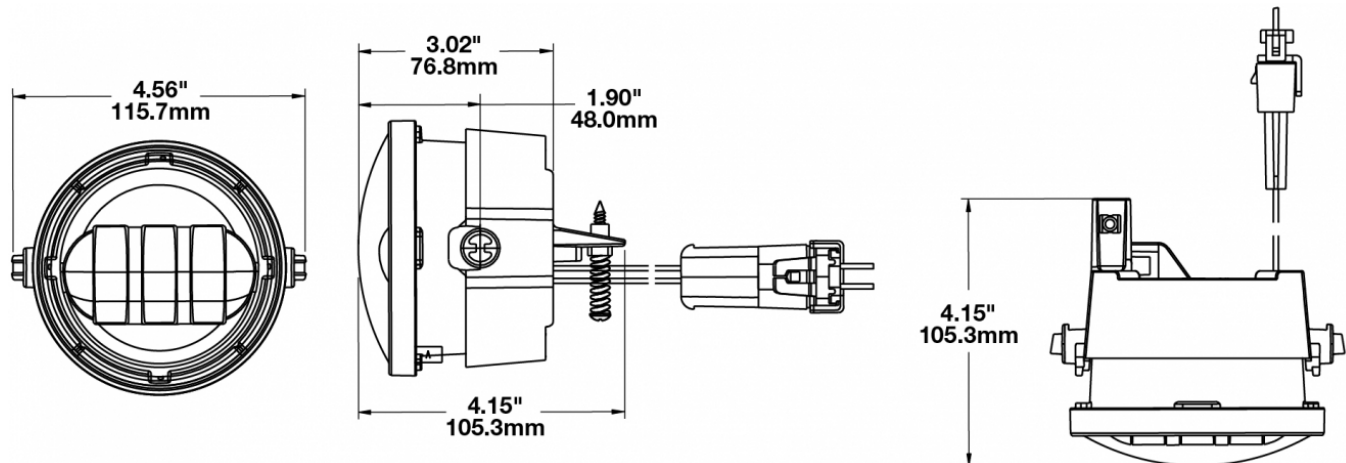

LED Ford Fog Lights - Model 6146

PRODUCT INFORMATION

Description	12V SAE/ECE RHT & LHT LED Fog Light with Black Inner Bezel (for 2005-2010 Model Years)
Height	100.33 mm / 3.95 in
Width	115.82 mm / 4.56 in
Depth	105.41 mm / 4.15 in
Shape	Round
Outer Lens Material	Hardcoated Polycarbonate
Outer Lens Color	Clear
Housing Material	Die-Cast Aluminum
Housing Color	Black
Bezel Color	Black
Mounting Type	Bumper Mount
Minimum Operating Temperature	-40 °C / -40 °F
Maximum Operating Temperature	65 °C / 149 °F
Mating Connector	Packard (#12059183)
Product Weight	0.93 lbs / 0.42 kgs
Shipping Weight	2.15 lbs / 0.98 kgs
Additional Information	Two versions designed to retrofit Ford F-150 fog lights: 2005-2010 Ford F-150 and 2011-2014 Ford F-150

PRODUCT DIMENSIONS

ELECTRICAL SPECIFICATIONS

Input Voltage	12V DC
Operating Voltage	10-15V DC
Red Wire	Positive
Black Wire	Negative
Current Draw	1.6A @ 12V DC

REGULATORY STANDARDS COMPLIANCE

Buy America Standards
Eco Friendly