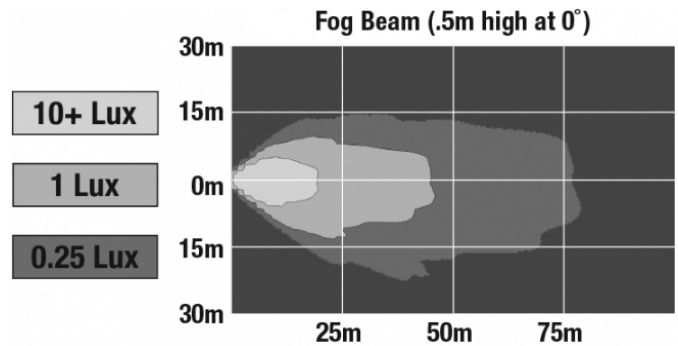

Raw Lumen Output	1,080
Effective Lumen Output	610
Nominal LED Color Temperature	5000 K
Beam Pattern(s)	Forward Lighting - Fog

APPLICATIONS

PRODUCT WARNINGS

For California residents:

⚠ WARNING: Cancer and reproductive harm - www.P65Warnings.ca.gov.