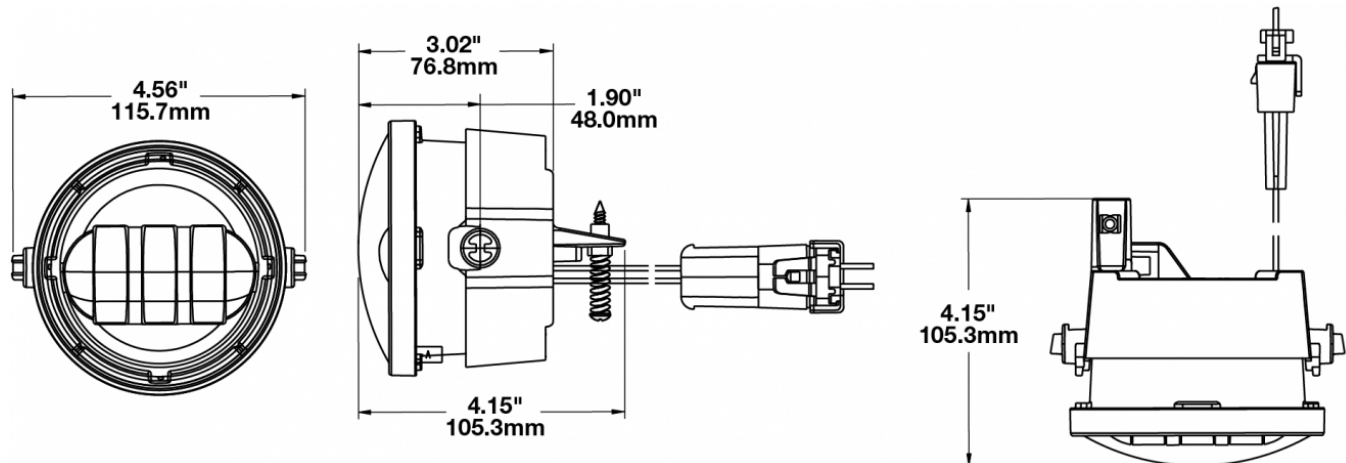

## PRODUCT INFORMATION

<b>Description</b>	12V SAE/ECE RHT & LHT LED Fog Light with Black Inner Bezel (for 2005-2010 Model Years)
<b>Height</b>	100.33 mm / 3.95 in
<b>Width</b>	115.82 mm / 4.56 in
<b>Depth</b>	105.41 mm / 4.15 in
<b>Shape</b>	Round
<b>Outer Lens Material</b>	Hardcoated Polycarbonate
<b>Outer Lens Color</b>	Clear
<b>Housing Material</b>	Die-Cast Aluminum
<b>Housing Color</b>	Black
<b>Bezel Color</b>	Black
<b>Mounting Type</b>	Bumper Mount
<b>Minimum Operating Temperature</b>	-40 °C / -40 °F
<b>Maximum Operating Temperature</b>	65 °C / 149 °F
<b>Mating Connector</b>	Packard (#12059183)
<b>Product Weight</b>	0.93 lbs / 0.42 kgs
<b>Shipping Weight</b>	2.15 lbs / 0.98 kgs
<b>Additional Information</b>	Two versions designed to retrofit Ford F-150 fog lights: 2005-2010 Ford F-150 and 2011-2014 Ford F-150

## PRODUCT DIMENSIONS