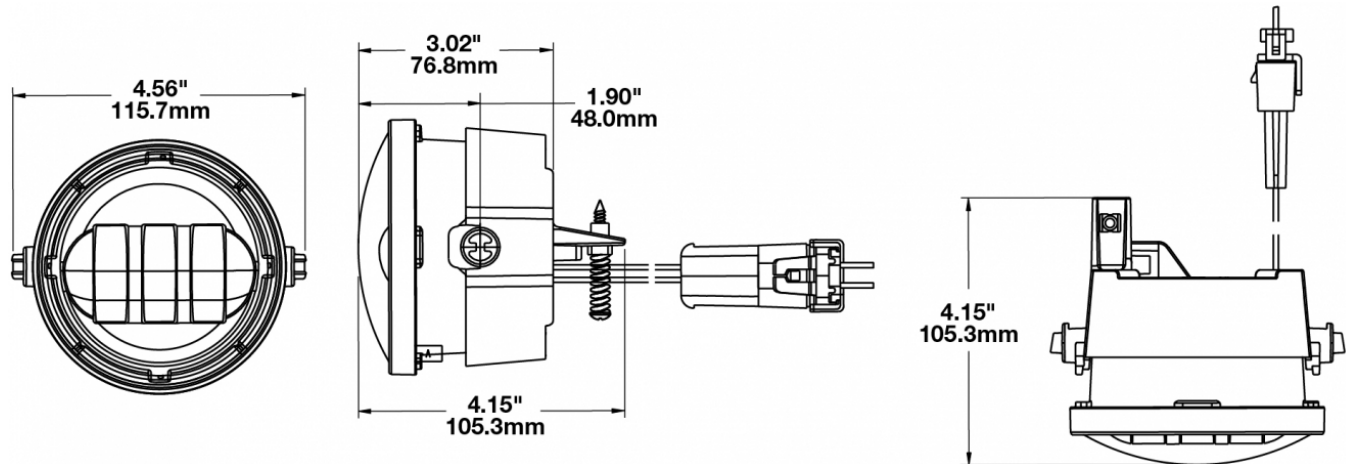

LED Ford Fog Lights - Model 6146

PRODUCT INFORMATION

Description	12V SAE/ECE RHT & LHT LED Fog Light with Chrome Inner Bezel (for 2011-2014 Model Years)
Height	100.33 mm / 3.95 in
Width	115.82 mm / 4.56 in
Depth	105.41 mm / 4.15 in
Shape	Round
Outer Lens Material	Hardcoated Polycarbonate
Outer Lens Color	Clear
Housing Material	Die-Cast Aluminum
Housing Color	Black
Bezel Color	Chrome
Mounting Type	Bumper Mount
Minimum Operating Temperature	-40 °C / -40 °F
Maximum Operating Temperature	65 °C / 149 °F
Mating Connector	Packard (#12059183)
Shipping Weight	0.93 lbs / 0.42 kgs
Additional Information	Two versions designed to retrofit Ford F-150 fog lights: 2005-2010 Ford F-150 and 2011-2014 Ford F-150

PRODUCT DIMENSIONS

ELECTRICAL SPECIFICATIONS

Input Voltage	12V DC
Operating Voltage	10-15V DC
Red Wire	Positive
Black Wire	Negative
Current Draw	1.6A @ 12V DC

REGULATORY STANDARDS COMPLIANCE

Buy America Standards
SAE J583

PHOTOMETRIC SPECIFICATIONS

Raw Lumen Output	1,080
Effective Lumen Output	610
Nominal LED Color Temperature	5000 K
Beam Pattern(s)	Forward Lighting - Fog

APPLICATIONS

RELATED PRODUCTS

Part Number
0549651

12V SAE/ECE RHT & LHT LED Fog Light with Black Inner Bezel (for 2011-2014 Model Years)