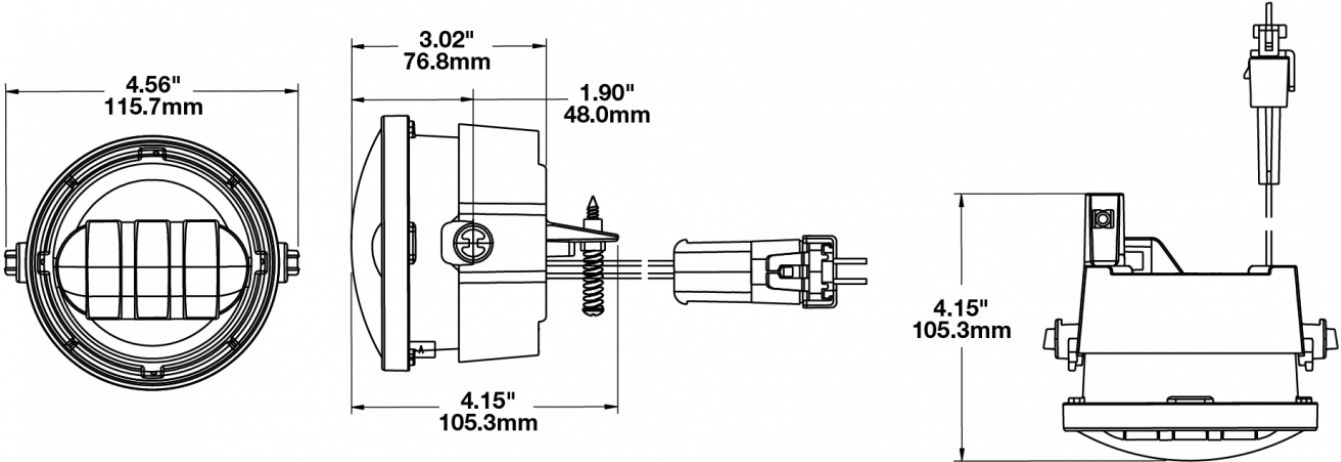

LED Ford Fog Lights - Model 6146

PRODUCT INFORMATION

| | |
|--------------------------------------|--|
| Description | 12V SAE/ECE RHT & LHT LED Fog Light with Chrome Inner Bezel (for 2011-2014 Model Years) |
| Height | 100.33 mm / 3.95 in |
| Width | 115.82 mm / 4.56 in |
| Depth | 105.41 mm / 4.15 in |
| Shape | Round |
| Outer Lens Material | Hardcoated Polycarbonate |
| Outer Lens Color | Clear |
| Housing Material | Die-Cast Aluminum |
| Housing Color | Black |
| Bezel Color | Chrome |
| Mounting Type | Bumper Mount |
| Minimum Operating Temperature | -40 °C / -40 °F |
| Maximum Operating Temperature | 65 °C / 149 °F |
| Mating Connector | Packard (#12059183) |
| Product Weight | 0.93 lbs / 0.42 kgs |
| Shipping Weight | 0.93 lbs / 0.42 kgs |
| Additional Information | Two versions designed to retrofit Ford F-150 fog lights: 2005-2010 Ford F-150 and 2011-2014 Ford F-150 |

PRODUCT DIMENSIONS

ELECTRICAL SPECIFICATIONS

| | |
|--------------------------|---------------|
| Input Voltage | 12V DC |
| Operating Voltage | 10-15V DC |
| Red Wire | Positive |
| Black Wire | Negative |
| Current Draw | 1.6A @ 12V DC |