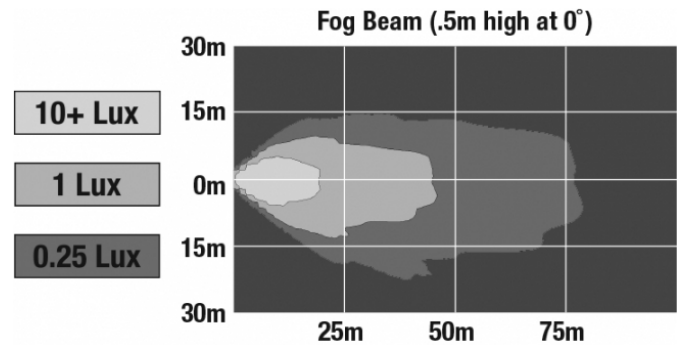

Raw Lumen Output	1,080
Effective Lumen Output	610
Nominal LED Color Temperature	5000 K
Beam Pattern(s)	Forward Lighting - Fog

APPLICATIONS

RELATED PRODUCTS

Part Number
0549651

12V SAE/ECE RHT & LHT LED Fog Light with Black Inner Bezel (for 2011-2014 Model Years)