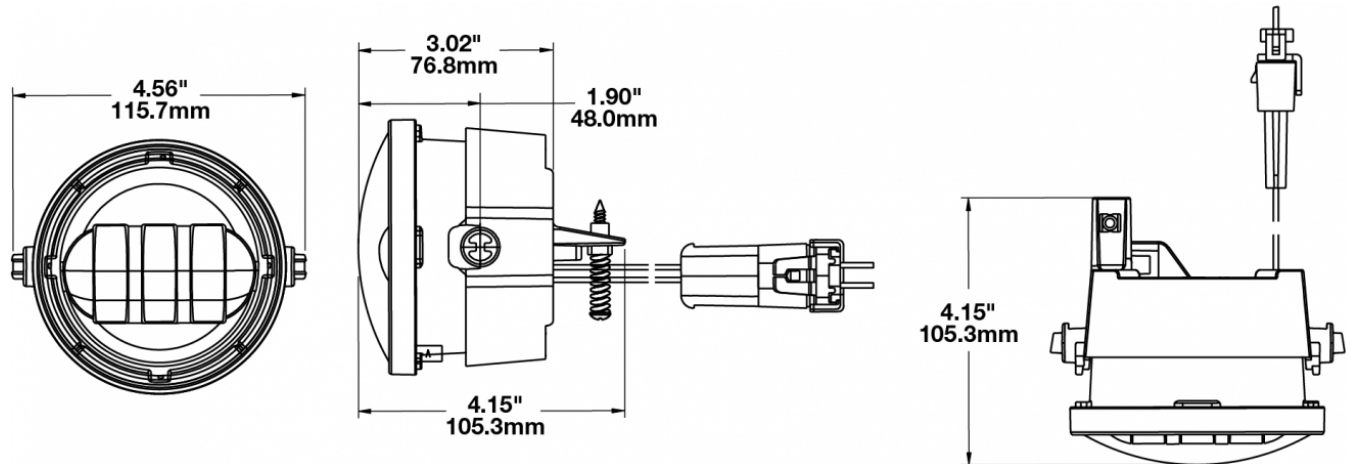

## PRODUCT INFORMATION

|                                      |  |
|--------------------------------------|--|
| <b>Description</b>                   | 12V SAE/ECE RHT & LHT LED Fog Light with Chrome Inner Bezel (for 2011-2014 Model Years)                |
| <b>Height</b>                        | 100.33 mm / 3.95 in  |
| <b>Width</b>                         | 115.82 mm / 4.56 in  |
| <b>Depth</b>                         | 105.41 mm / 4.15 in  |
| <b>Shape</b>                         | Round  |
| <b>Outer Lens Material</b>           | Hardcoated Polycarbonate   |
| <b>Outer Lens Color</b>              | Clear  |
| <b>Housing Material</b>              | Die-Cast Aluminum  |
| <b>Housing Color</b>                 | Black  |
| <b>Bezel Color</b>                   | Chrome   |
| <b>Mounting Type</b>                 | Bumper Mount   |
| <b>Minimum Operating Temperature</b> | -40 °C / -40 °F  |
| <b>Maximum Operating Temperature</b> | 65 °C / 149 °F   |
| <b>Mating Connector</b>              | Packard (#12059183)  |
| <b>Shipping Weight</b>               | 0.93 lbs / 0.42 kgs  |
| <b>Additional Information</b>        | Two versions designed to retrofit Ford F-150 fog lights: 2005-2010 Ford F-150 and 2011-2014 Ford F-150 |

## PRODUCT DIMENSIONS