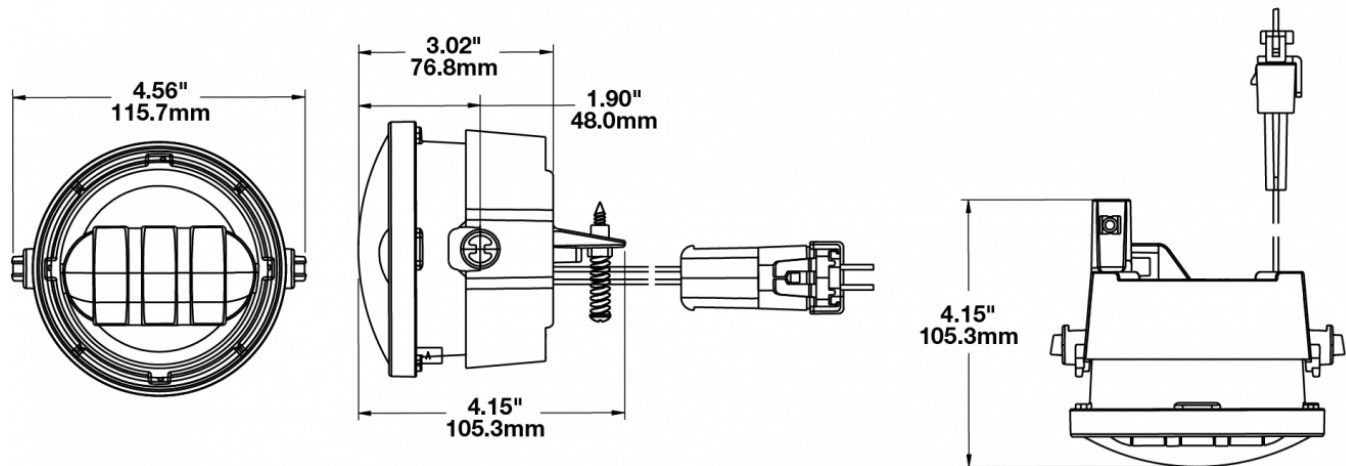

## PRODUCT INFORMATION

<b>Description</b>	12V SAE/ECE RHT & LHT LED Fog Light with Chrome Inner Bezel (for 2011-2014 Model Years)
<b>Height</b>	100.33 mm / 3.95 in
<b>Width</b>	115.82 mm / 4.56 in
<b>Depth</b>	105.41 mm / 4.15 in
<b>Shape</b>	Round
<b>Outer Lens Material</b>	Hardcoated Polycarbonate
<b>Outer Lens Color</b>	Clear
<b>Housing Material</b>	Die-Cast Aluminum
<b>Housing Color</b>	Black
<b>Bezel Color</b>	Chrome
<b>Mounting Type</b>	Bumper Mount
<b>Minimum Operating Temperature</b>	-40 °C / -40 °F
<b>Maximum Operating Temperature</b>	65 °C / 149 °F
<b>Mating Connector</b>	Packard (#12059183)
<b>Product Weight</b>	0.93 lbs / 0.42 kgs
<b>Shipping Weight</b>	0.93 lbs / 0.42 kgs
<b>Additional Information</b>	Two versions designed to retrofit Ford F-150 fog lights: 2005-2010 Ford F-150 and 2011-2014 Ford F-150

## PRODUCT DIMENSIONS