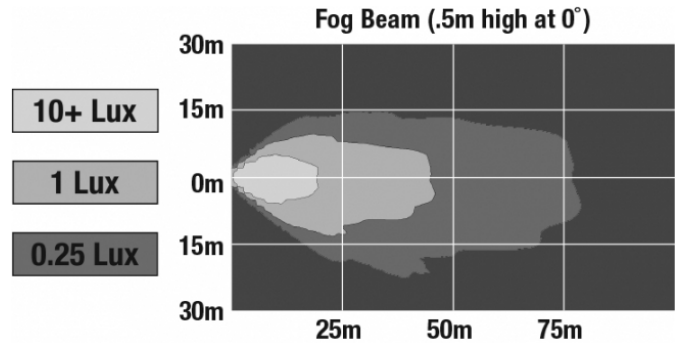

## PRODUCT DIMENSIONS

## PHOTOMETRIC SPECIFICATIONS

<b>Raw Lumen Output</b>	1,080
<b>Effective Lumen Output</b>	610
<b>Nominal LED Color Temperature</b>	5000 K
<b>Beam Pattern(s)</b>	Forward Lighting - Fog