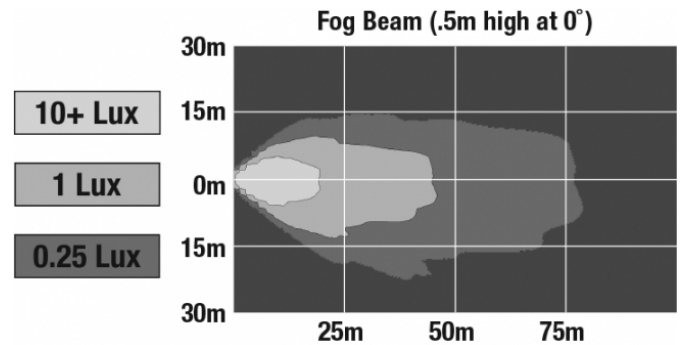

PHOTOMETRIC SPECIFICATIONS

Raw Lumen Output	1,080
Effective Lumen Output	610
Nominal LED Color Temperature	5000 K
Beam Pattern(s)	Forward Lighting - Fog

APPLICATIONS

RELATED PRODUCTS

Part Number
0549651

12V SAE/ECE RHT & LHT LED Fog Light with Black Inner Bezel (for 2011-2014 Model Years)