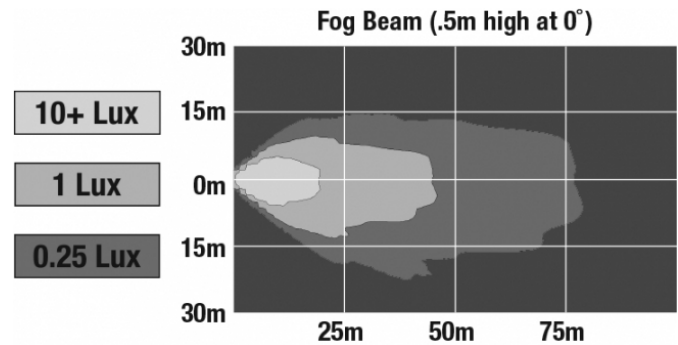

LED Ford Fog Lights - Model 6146

PHOTOMETRIC SPECIFICATIONS

| | |
|--------------------------------------|------------------------|
| Raw Lumen Output | 1,080 |
| Effective Lumen Output | 610 |
| Nominal LED Color Temperature | 5000 K |
| Beam Pattern(s) | Forward Lighting - Fog |