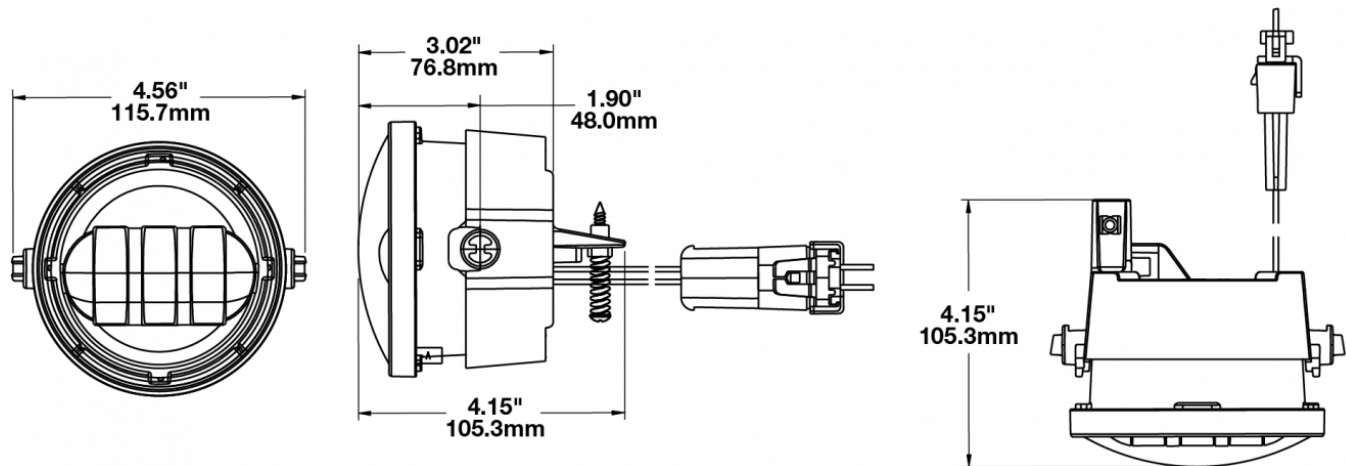

LED Ford Fog Lights - Model 6146

PRODUCT INFORMATION

Description	12V SAE/ECE RHT & LHT LED Fog Light with Chrome Inner Bezel (for 2011-2014 Model Years)
Height	100.33 mm / 3.95 in
Width	115.82 mm / 4.56 in
Depth	105.41 mm / 4.15 in
Shape	Round
Outer Lens Material	Hardcoated Polycarbonate
Outer Lens Color	Clear
Housing Material	Die-Cast Aluminum
Housing Color	Black
Bezel Color	Chrome
Mounting Type	Bumper Mount
Minimum Operating Temperature	-40 °C / -40 °F
Maximum Operating Temperature	65 °C / 149 °F
Mating Connector	Packard (#12059183)
Shipping Weight	0.93 lbs / 0.42 kgs
Additional Information	Two versions designed to retrofit Ford F-150 fog lights: 2005-2010 Ford F-150 and 2011-2014 Ford F-150

PRODUCT DIMENSIONS

ELECTRICAL SPECIFICATIONS

Input Voltage	12V DC
Operating Voltage	10-15V DC
Red Wire	Positive
Black Wire	Negative
Current Draw	1.6A @ 12V DC

REGULATORY STANDARDS COMPLIANCE

Buy America Standards
SAE J583