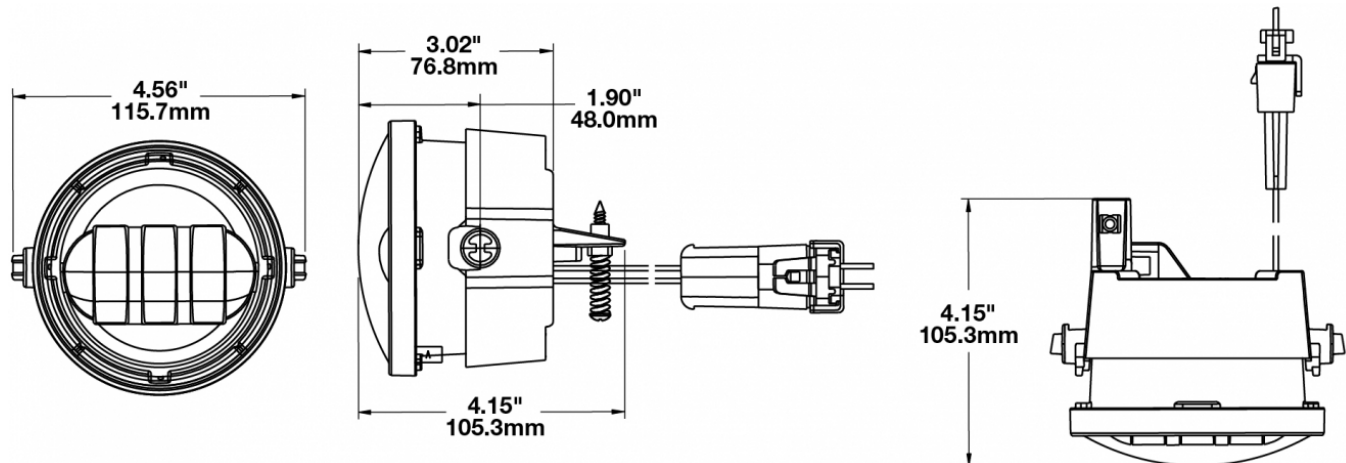

LED Ford Fog Lights - Model 6146

PRODUCT INFORMATION

Description	12V SAE/ECE RHT & LHT LED Fog Light with Chrome Inner Bezel (for 2011-2014 Model Years)
Height	100.33 mm / 3.95 in
Width	115.82 mm / 4.56 in
Depth	105.41 mm / 4.15 in
Shape	Round
Outer Lens Material	Hardcoated Polycarbonate
Outer Lens Color	Clear
Housing Material	Die-Cast Aluminum
Housing Color	Black
Bezel Color	Chrome
Mounting Type	Bumper Mount
Minimum Operating Temperature	-40 °C / -40 °F
Maximum Operating Temperature	65 °C / 149 °F
Mating Connector	Packard (#12059183)
Product Weight	0.93 lbs / 0.42 kgs
Shipping Weight	2.30 lbs / 1.04 kgs
Additional Information	Two versions designed to retrofit Ford F-150 fog lights: 2005-2010 Ford F-150 and 2011-2014 Ford F-150

PRODUCT DIMENSIONS

ELECTRICAL SPECIFICATIONS

Input Voltage	12V DC
Operating Voltage	10-15V DC
Red Wire	Positive
Black Wire	Negative
Current Draw	1.6A @ 12V DC

REGULATORY STANDARDS COMPLIANCE

Buy America Standards
SAE J583