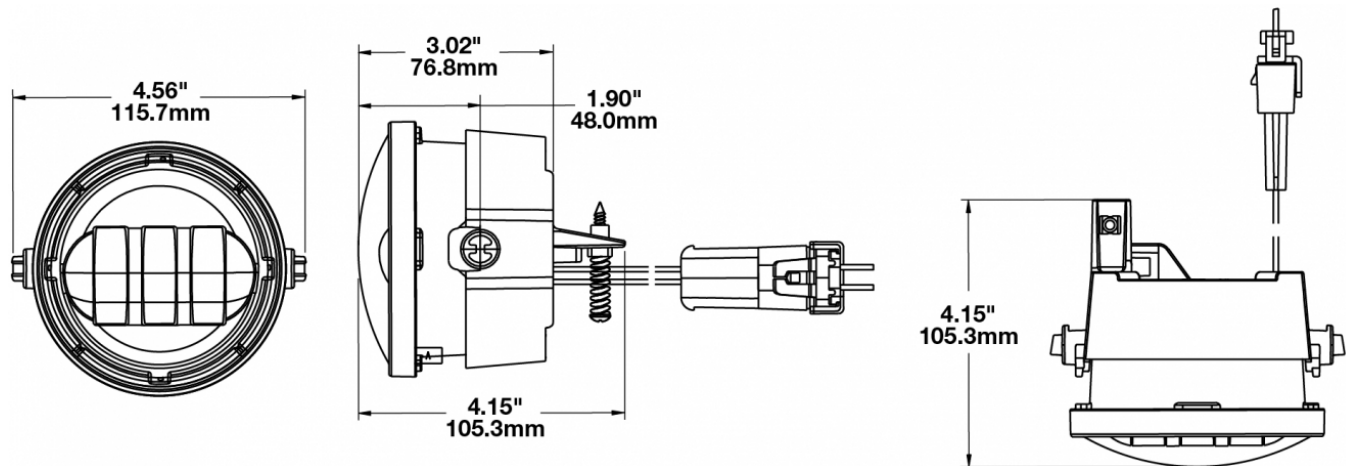

LED Ford Fog Lights - Model 6146

PRODUCT INFORMATION

Description	12V SAE/ECE RHT & LHT LED Fog Light with Black Inner Bezel (for 2011-2014 Model Years)
Height	100.33 mm / 3.95 in
Width	115.82 mm / 4.56 in
Depth	105.41 mm / 4.15 in
Shape	Round
Outer Lens Material	Hardcoated Polycarbonate
Outer Lens Color	Clear
Housing Material	Die-Cast Aluminum
Housing Color	Black
Bezel Color	Black
Mounting Type	Bumper Mount
Minimum Operating Temperature	-40 °C / -40 °F
Maximum Operating Temperature	65 °C / 149 °F
Mating Connector	Packard (#12059183)
Shipping Weight	0.93 lbs / 0.42 kgs
Additional Information	Two versions designed to retrofit Ford F-150 fog lights: 2005-2010 Ford F-150 and 2011-2014 Ford F-150

PRODUCT DIMENSIONS

ELECTRICAL SPECIFICATIONS

Input Voltage	12V DC
Operating Voltage	10-15V DC
Red Wire	Positive
Black Wire	Negative
Current Draw	1.6A @ 12V DC

REGULATORY STANDARDS COMPLIANCE

Buy America Standards
SAE J583

PHOTOMETRIC SPECIFICATIONS

Raw Lumen Output	1,080
Effective Lumen Output	610
Nominal LED Color Temperature	5000 K
Beam Pattern(s)	Forward Lighting - Fog

APPLICATIONS

RELATED PRODUCTS

Part Number
0549661
12V SAE/ECE RHT & LHT LED Fog Light with Chrome Inner Bezel (for 2011-2014 Model Years)