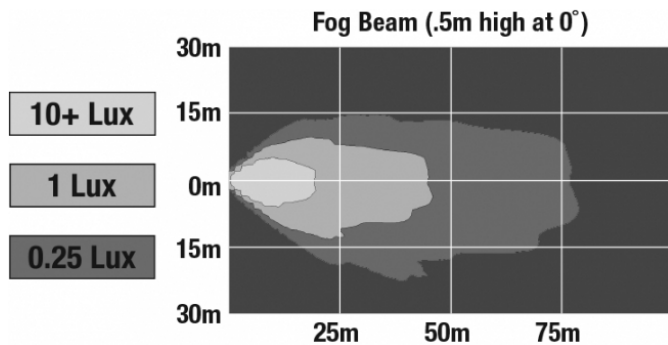

REGULATORY STANDARDS COMPLIANCE

ECE Reg 19

SAE J583

PHOTOMETRIC SPECIFICATIONS

PRODUCT WARNINGS

For California residents:

⚠ WARNING: Cancer and reproductive harm - www.P65Warnings.ca.gov.

⚠ AVERTISSEMENT: Cancer et effet nocif sur la reproduction - www.P65Warnings.ca.gov.