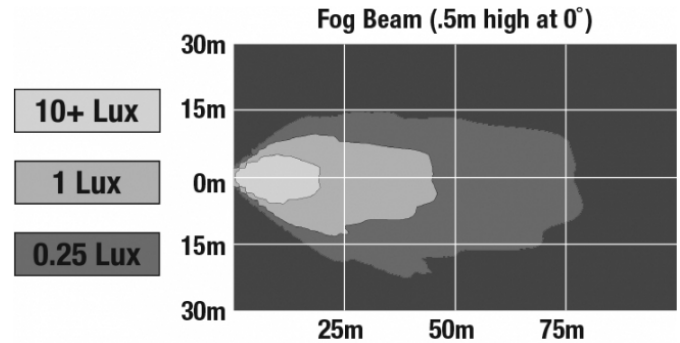

PHOTOMETRIC SPECIFICATIONS

Raw Lumen Output	1,080
Effective Lumen Output	610
Nominal LED Color Temperature	5000 K
Beam Pattern(s)	Forward Lighting - Fog

APPLICATIONS

RELATED PRODUCTS

Part Number
0549661

12V SAE/ECE RHT & LHT LED Fog Light with Chrome Inner Bezel (for 2011-2014 Model Years)