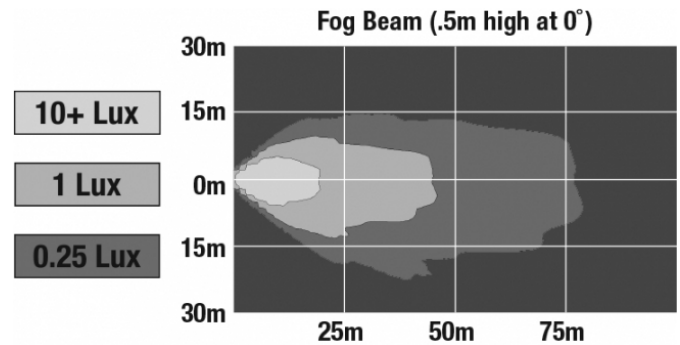

PHOTOMETRIC SPECIFICATIONS

Raw Lumen Output	1,080
Effective Lumen Output	610
Nominal LED Color Temperature	5000 K
Beam Pattern(s)	Forward Lighting - Fog

APPLICATIONS

RELATED PRODUCTS

Part Number
0549661

12V SAE/ECE RHT & LHT LED Fog Light with Chrome Inner Bezel (for 2011-2014 Model Years)