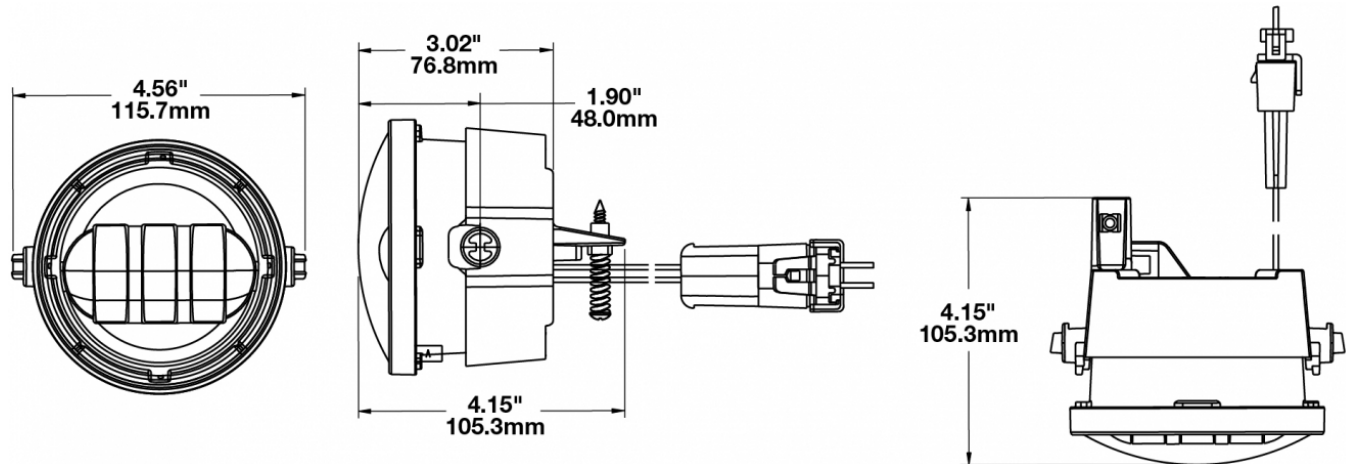

## PRODUCT INFORMATION

<b>Description</b>	12V SAE/ECE RHT & LHT LED Fog Light with Black Inner Bezel (for 2011-2014 Model Years)
<b>Height</b>	100.33 mm / 3.95 in
<b>Width</b>	115.82 mm / 4.56 in
<b>Depth</b>	105.41 mm / 4.15 in
<b>Shape</b>	Round
<b>Outer Lens Material</b>	Hardcoated Polycarbonate
<b>Outer Lens Color</b>	Clear
<b>Housing Material</b>	Die-Cast Aluminum
<b>Housing Color</b>	Black
<b>Bezel Color</b>	Black
<b>Mounting Type</b>	Bumper Mount
<b>Minimum Operating Temperature</b>	-40 °C / -40 °F
<b>Maximum Operating Temperature</b>	65 °C / 149 °F
<b>Mating Connector</b>	Packard (#12059183)
<b>Product Weight</b>	0.93 lbs / 0.42 kgs
<b>Shipping Weight</b>	0.93 lbs / 0.42 kgs
<b>Additional Information</b>	Two versions designed to retrofit Ford F-150 fog lights: 2005-2010 Ford F-150 and 2011-2014 Ford F-150

## PRODUCT DIMENSIONS