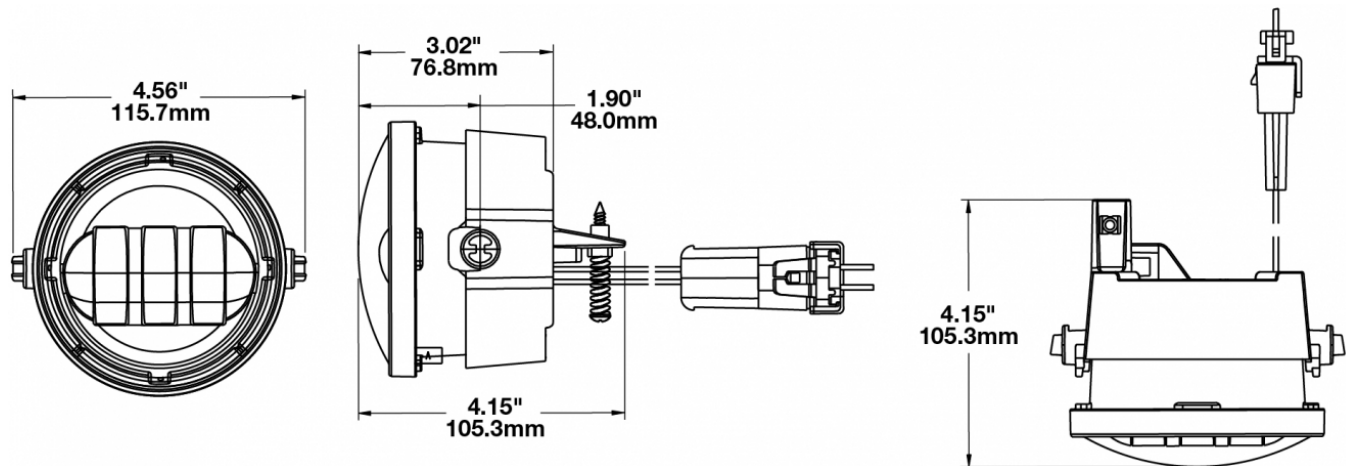

LED Ford Fog Lights - Model 6146

PRODUCT INFORMATION

Description	12V SAE/ECE RHT & LHT LED Fog Light with Black Inner Bezel (for 2011-2014 Model Years)
Height	100.33 mm / 3.95 in
Width	115.82 mm / 4.56 in
Depth	105.41 mm / 4.15 in
Shape	Round
Outer Lens Material	Hardcoated Polycarbonate
Outer Lens Color	Clear
Housing Material	Die-Cast Aluminum
Housing Color	Black
Bezel Color	Black
Mounting Type	Bumper Mount
Minimum Operating Temperature	-40 °C / -40 °F
Maximum Operating Temperature	65 °C / 149 °F
Mating Connector	Packard (#12059183)
Product Weight	0.93 lbs / 0.42 kgs
Shipping Weight	0.93 lbs / 0.42 kgs
Additional Information	Two versions designed to retrofit Ford F-150 fog lights: 2005-2010 Ford F-150 and 2011-2014 Ford F-150

PRODUCT DIMENSIONS

ELECTRICAL SPECIFICATIONS

Input Voltage	12V DC
Operating Voltage	10-15V DC
Red Wire	Positive
Black Wire	Negative
Current Draw	1.6A @ 12V DC

REGULATORY STANDARDS COMPLIANCE

Buy America Standards
SAE J583

PHOTOMETRIC SPECIFICATIONS

Raw Lumen Output	1,080
Effective Lumen Output	610
Nominal LED Color Temperature	5000 K
Beam Pattern(s)	Forward Lighting - Fog

APPLICATIONS

RELATED PRODUCTS

Part Number
0549661

12V SAE/ECE RHT & LHT LED Fog Light with Chrome Inner Bezel (for 2011-2014 Model Years)