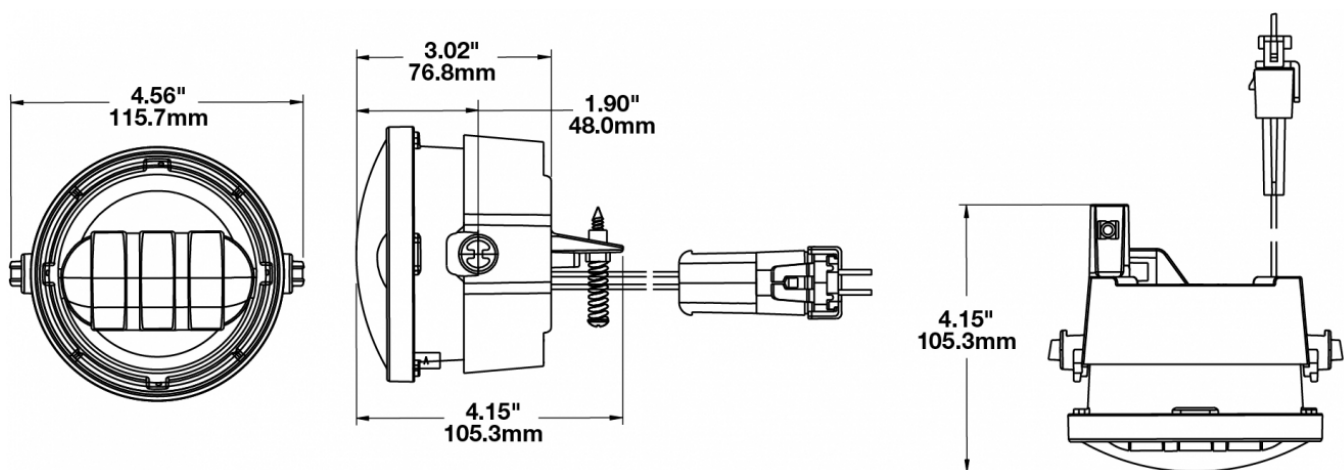

PRODUCT DIMENSIONS

Print date: 2026-04-30

© 2026 J.W. Speaker Corporation • Germantown, WI U.S.A.
www.jwspeaker.com • speaker@jwspeaker.com • 262.251.6660

J.W. SPEAKER
Engineered. Lighting. Solutions.