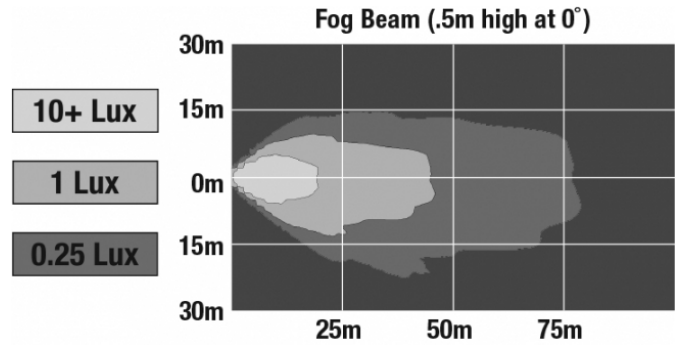

PHOTOMETRIC SPECIFICATIONS

Raw Lumen Output	1,080
Effective Lumen Output	610
Nominal LED Color Temperature	5000 K
Beam Pattern(s)	Forward Lighting - Fog

APPLICATIONS

RELATED PRODUCTS

Part Number
0549661
12V SAE/ECE RHT & LHT LED Fog Light with Chrome Inner Bezel (for 2011-2014 Model Years)