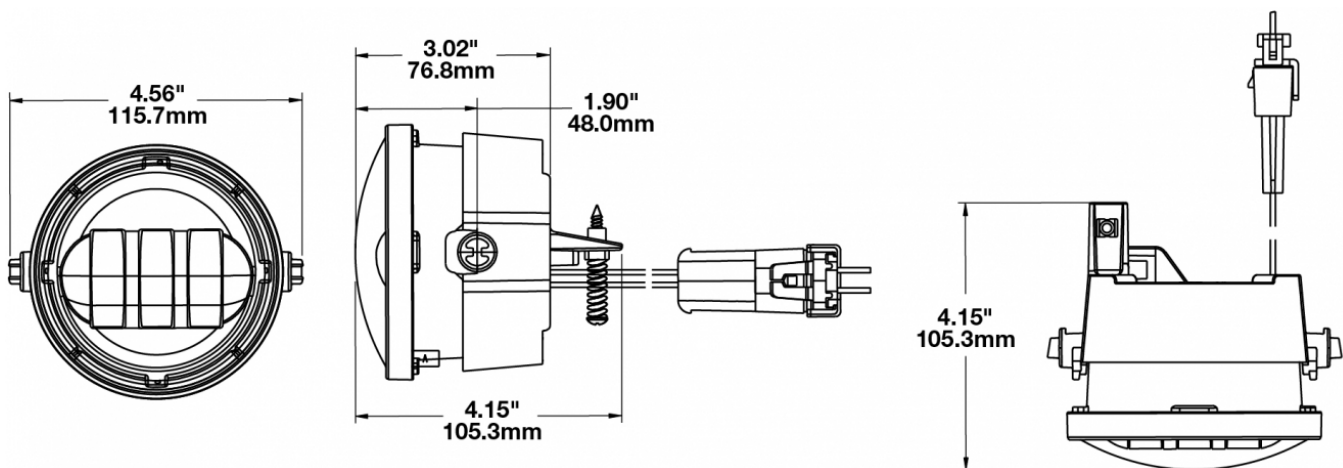

PRODUCT DIMENSIONS

Print date: 2024-11-10

© 2024 J.W. Speaker Corporation • Germantown, WI U.S.A.
www.jwspeaker.com • speaker@jwspeaker.com • 262.251.6660

J.W. SPEAKER
Engineered. Lighting. Solutions.