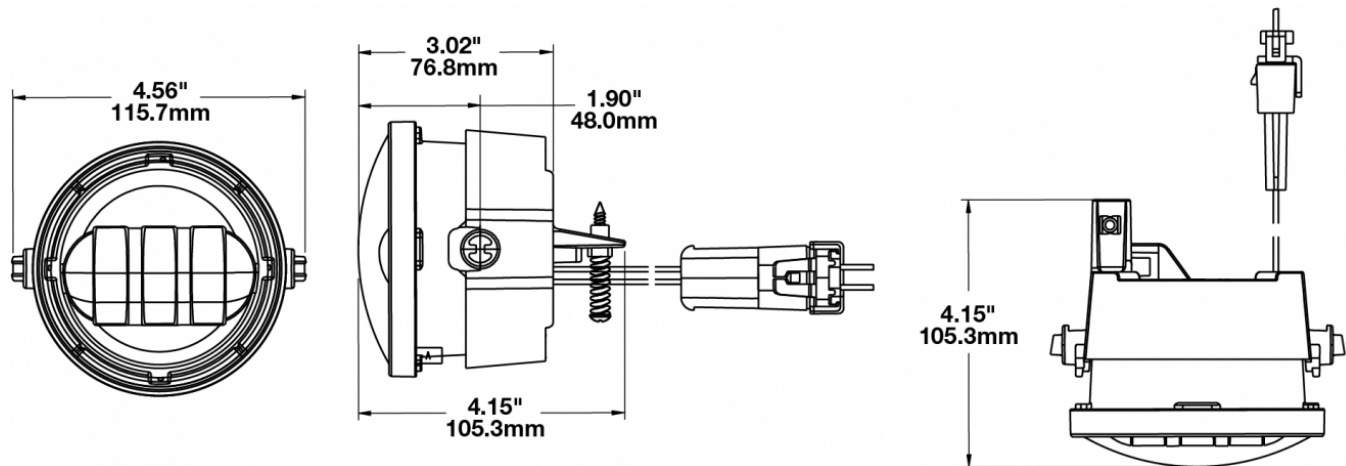

LED Ford Fog Lights - Model 6146

PRODUCT INFORMATION

Description	12V SAE/ECE RHT & LHT LED Fog Light with Black Inner Bezel (for 2011-2014 Model Years)
Height	100.33 mm / 3.95 in
Width	115.82 mm / 4.56 in
Depth	105.41 mm / 4.15 in
Shape	Round
Outer Lens Material	Hardcoated Polycarbonate
Outer Lens Color	Clear
Housing Material	Die-Cast Aluminum
Housing Color	Black
Bezel Color	Black
Mounting Type	Bumper Mount
Minimum Operating Temperature	-40 °C / -40 °F
Maximum Operating Temperature	65 °C / 149 °F
Mating Connector	Packard (#12059183)
Shipping Weight	0.93 lbs / 0.42 kgs
Additional Information	Two versions designed to retrofit Ford F-150 fog lights: 2005-2010 Ford F-150 and 2011-2014 Ford F-150

PRODUCT DIMENSIONS

ELECTRICAL SPECIFICATIONS

Input Voltage	12V DC
Operating Voltage	10-15V DC
Red Wire	Positive
Black Wire	Negative
Current Draw	1.6A @ 12V DC

REGULATORY STANDARDS COMPLIANCE

Buy America Standards
SAE J583

PHOTOMETRIC SPECIFICATIONS

Raw Lumen Output	1,080
Effective Lumen Output	610
Nominal LED Color Temperature	5000 K
Beam Pattern(s)	Forward Lighting - Fog

APPLICATIONS

RELATED PRODUCTS

Part Number
0549661

12V SAE/ECE RHT & LHT LED Fog Light with Chrome Inner Bezel (for 2011-2014 Model Years)