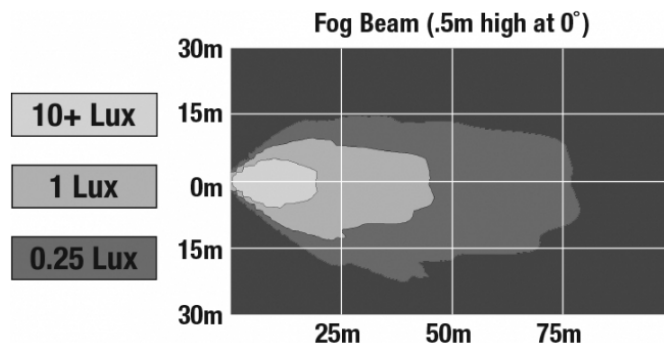

## PHOTOMETRIC SPECIFICATIONS

<b>Raw Lumen Output</b>	1,080
<b>Effective Lumen Output</b>	610
<b>Nominal LED Color Temperature</b>	5000 K
<b>Beam Pattern(s)</b>	Forward Lighting - Fog