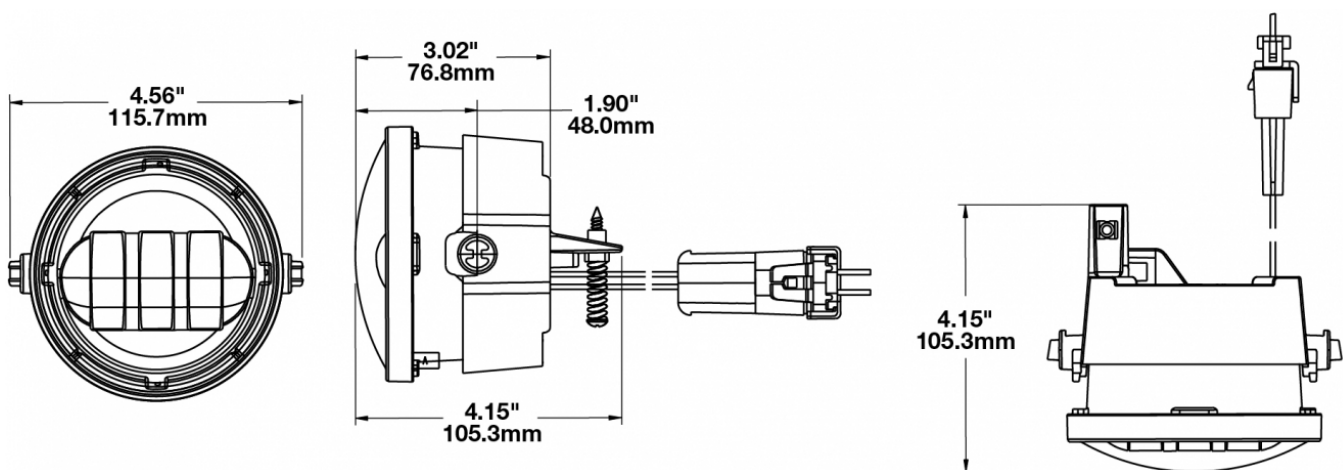

PRODUCT DIMENSIONS

Print date: 2026-05-21

© 2026 J.W. Speaker Corporation • Germantown, WI U.S.A.
www.jwspeaker.com • speaker@jwspeaker.com • 262.251.6660

J.W. SPEAKER
Engineered. Lighting. Solutions.