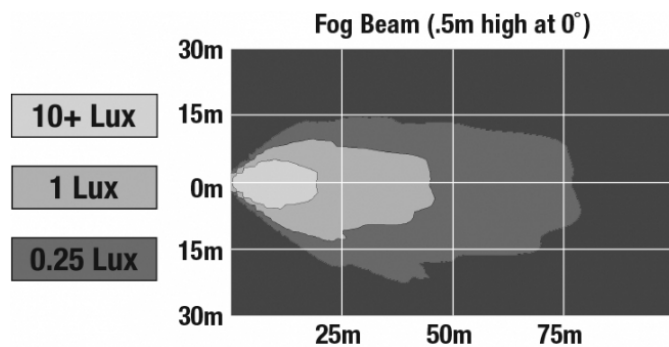

REGULATORY STANDARDS COMPLIANCE

ECE Reg 19

SAE J583

PHOTOMETRIC SPECIFICATIONS

PRODUCT WARNINGS

For California residents:

⚠ **WARNING:** Cancer and reproductive harm - www.P65Warnings.ca.gov.

⚠ **AVERTISSEMENT:** Cancer et effet nocif sur la reproduction - www.P65Warnings.ca.gov.