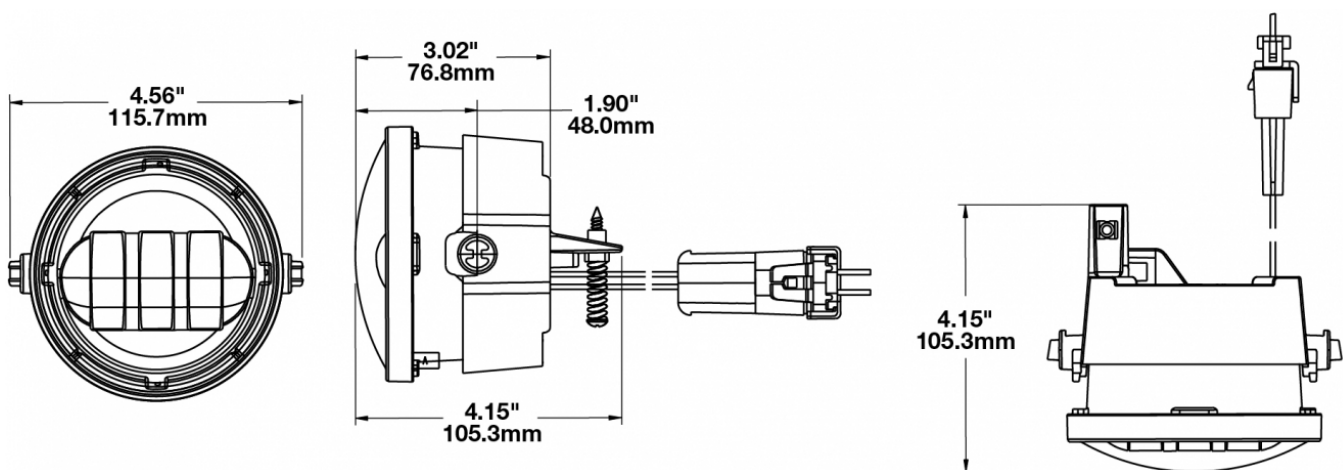

PRODUCT DIMENSIONS

Print date: 2026-04-04

© 2026 J.W. Speaker Corporation • Germantown, WI U.S.A.
www.jwspeaker.com • speaker@jwspeaker.com • 262.251.6660

J.W. SPEAKER
Engineered. Lighting. Solutions.