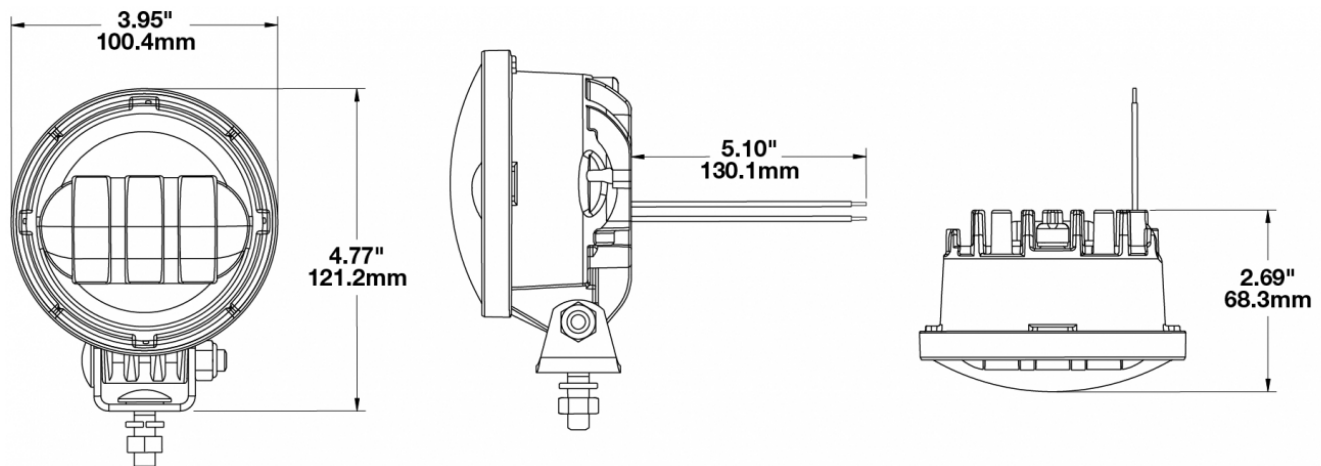

PRODUCT DIMENSIONS

Print date: 2017-09-24

© 2017 J.W. Speaker Corporation • Germantown, WI U.S.A.
www.jwspeaker.com • speaker@jwspeaker.com • 262.251.6660

J.W. SPEAKER
Engineered. Lighting. Solutions.