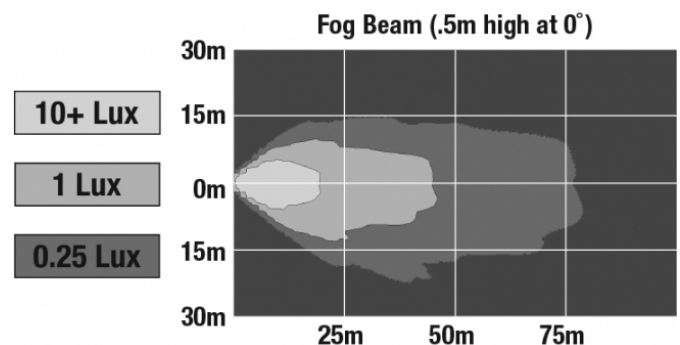

## PHOTOMETRIC SPECIFICATIONS

<b>Raw Lumen Output</b>	1,080
<b>Effective Lumen Output</b>	610
<b>Nominal LED Color Temperature</b>	5000 K
<b>Beam Pattern(s)</b>	Forward Lighting - Fog

Print date: 2017-09-24