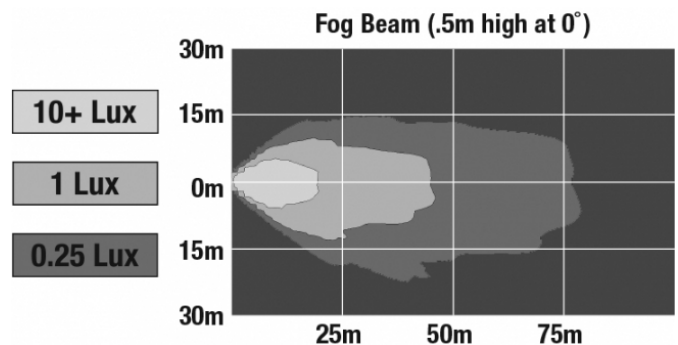

## PHOTOMETRIC SPECIFICATIONS

<b>Raw Lumen Output</b>	1,080
<b>Effective Lumen Output</b>	610
<b>Nominal LED Color Temperature</b>	5000 K
<b>Beam Pattern(s)</b>	Forward Lighting - Fog

Print date: 2026-06-08