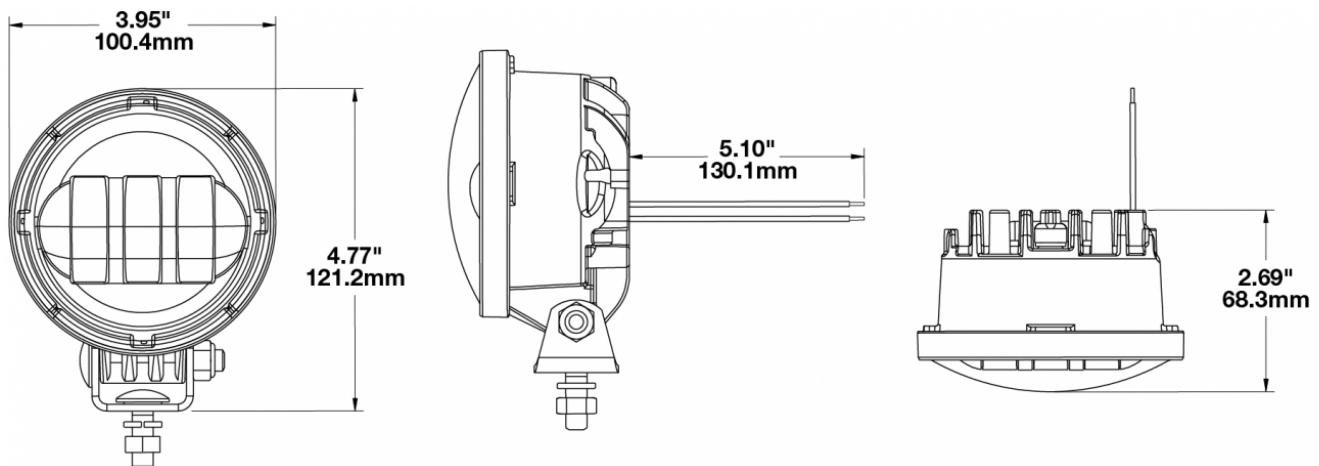

PRODUCT DIMENSIONS

Print date: 2025-05-17

© 2025 J.W. Speaker Corporation • Germantown, WI U.S.A.
www.jwspeaker.com • speaker@jwspeaker.com • 262.251.6660

J.W. SPEAKER
Engineered. Lighting. Solutions.