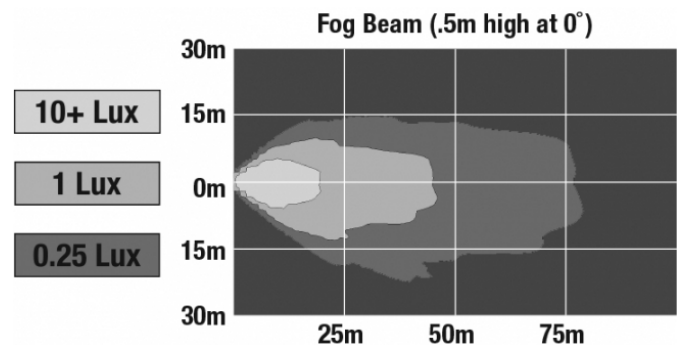

## PHOTOMETRIC SPECIFICATIONS

<b>Raw Lumen Output</b>	1,080
<b>Effective Lumen Output</b>	610
<b>Nominal LED Color Temperature</b>	5000 K
<b>Beam Pattern(s)</b>	Forward Lighting - Fog

Print date: 2025-05-17