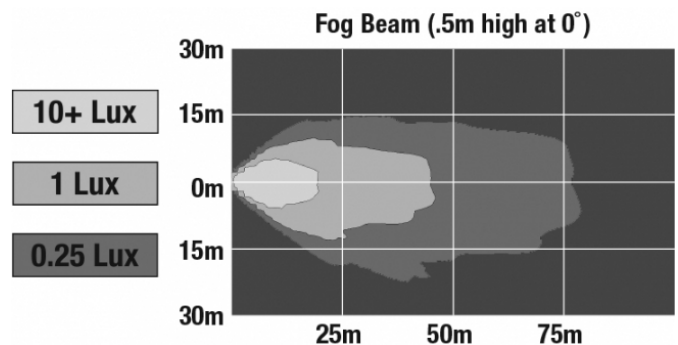

Print date: 2026-06-19

© 2026 J.W. Speaker Corporation • Germantown, WI U.S.A.
www.jwspeaker.com • speaker@jwspeaker.com • 262.251.6660