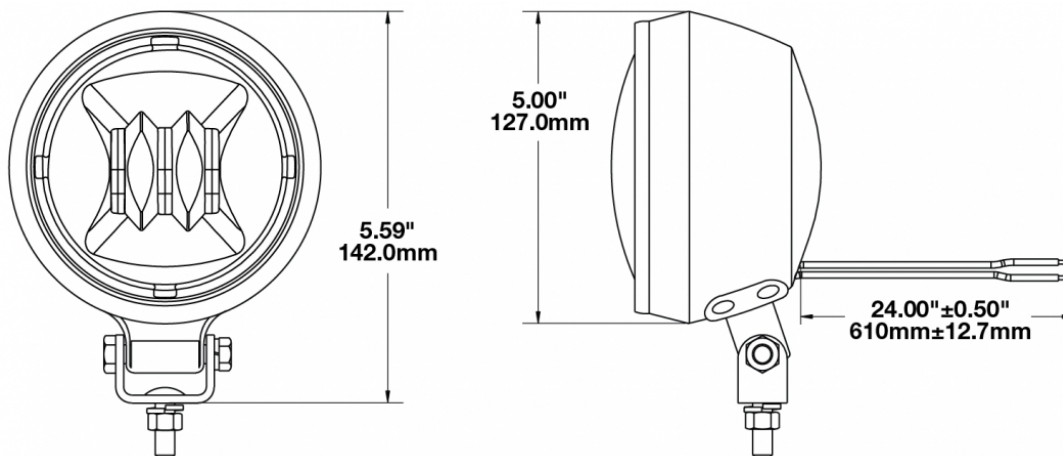

PRODUCT DIMENSIONS

Print date: 2017-09-26

© 2017 J.W. Speaker Corporation • Germantown, WI U.S.A.
www.jwspeaker.com • speaker@jwspeaker.com • 262.251.6660

J.W. SPEAKER®
Engineered. Lighting. Solutions.