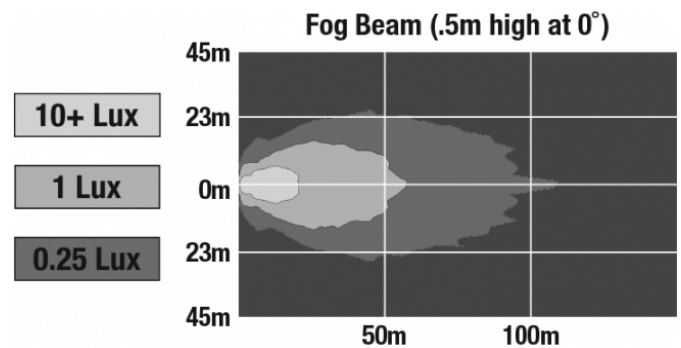

## PHOTOMETRIC SPECIFICATIONS

<b>Raw Lumen Output</b>	750
<b>Effective Lumen Output</b>	500
<b>Nominal LED Color Temperature</b>	5000 K
<b>Beam Pattern(s)</b>	Forward Lighting - Fog

Print date: 2017-09-26