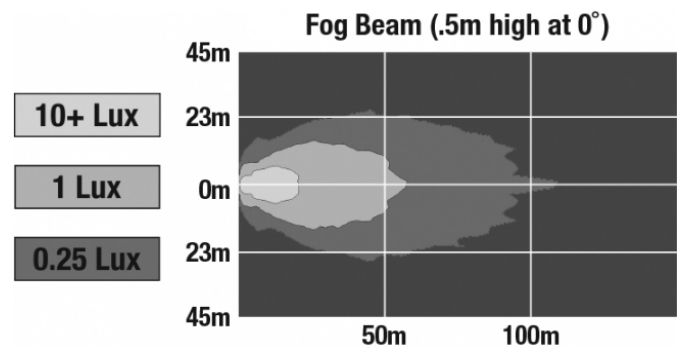

## PHOTOMETRIC SPECIFICATIONS

<b>Raw Lumen Output</b>	750
<b>Effective Lumen Output</b>	500
<b>Nominal LED Color Temperature</b>	5000 K
<b>Beam Pattern(s)</b>	Forward Lighting - Fog

Print date: 2018-05-20