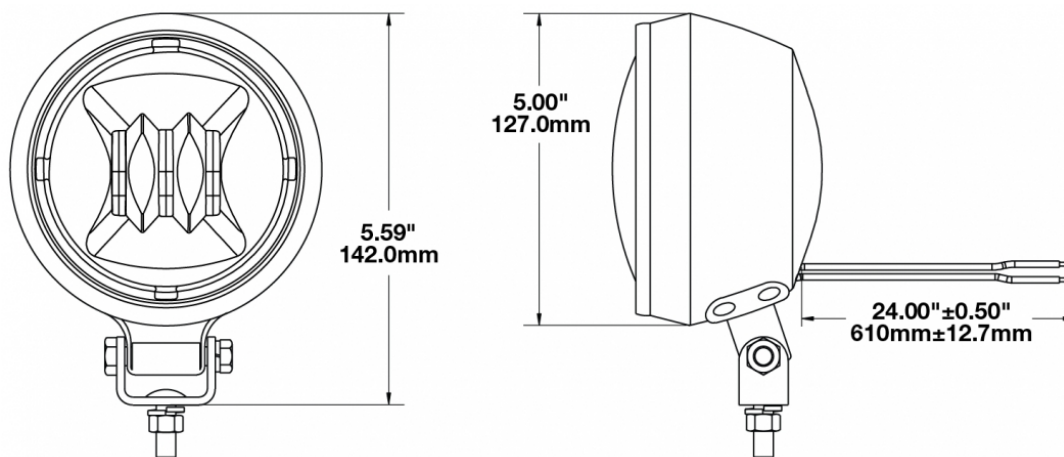

PRODUCT DIMENSIONS

Print date: 2026-04-23

© 2026 J.W. Speaker Corporation • Germantown, WI U.S.A.
www.jwspeaker.com • speaker@jwspeaker.com • 262.251.6660

J.W. SPEAKER
Engineered. Lighting. Solutions.