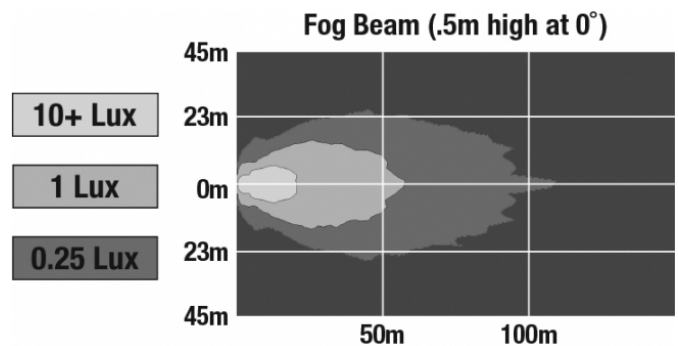

## PHOTOMETRIC SPECIFICATIONS

<b>Raw Lumen Output</b>	750
<b>Effective Lumen Output</b>	500
<b>Nominal LED Color Temperature</b>	5000 K
<b>Beam Pattern(s)</b>	Forward Lighting - Fog

Print date: 2024-04-22