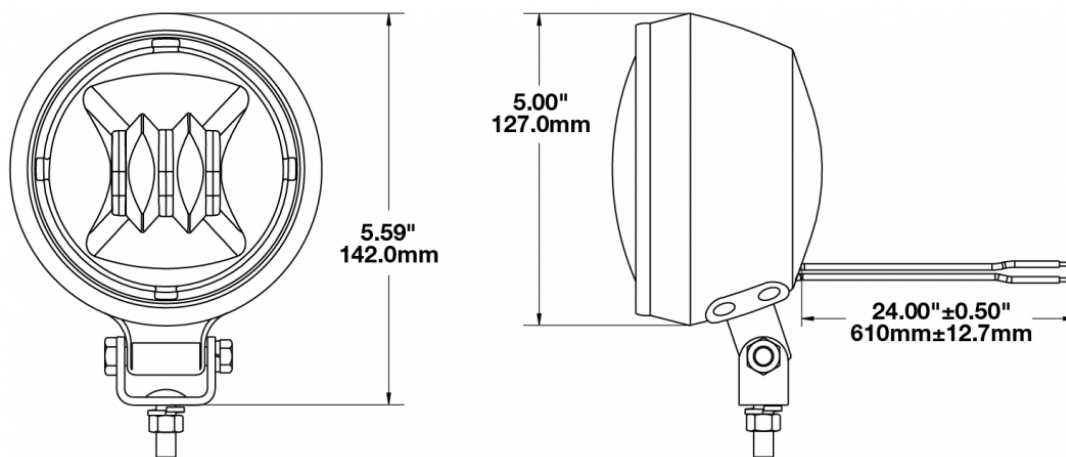

PRODUCT DIMENSIONS

Print date: 2026-04-23

© 2026 J.W. Speaker Corporation • Germantown, WI U.S.A.
www.jwspeaker.com • speaker@jwspeaker.com • 262.251.6660

J.W. SPEAKER
Engineered. Lighting. Solutions.