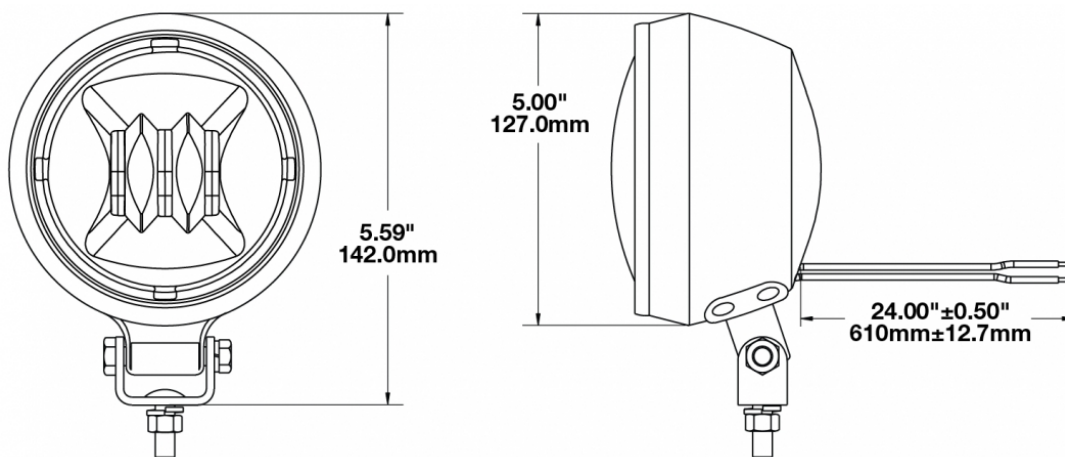

PRODUCT DIMENSIONS

Print date: 2026-06-13

© 2026 J.W. Speaker Corporation • Germantown, WI U.S.A.
www.jwspeaker.com • speaker@jwspeaker.com • 262.251.6660

J.W. SPEAKER
Engineered. Lighting. Solutions.