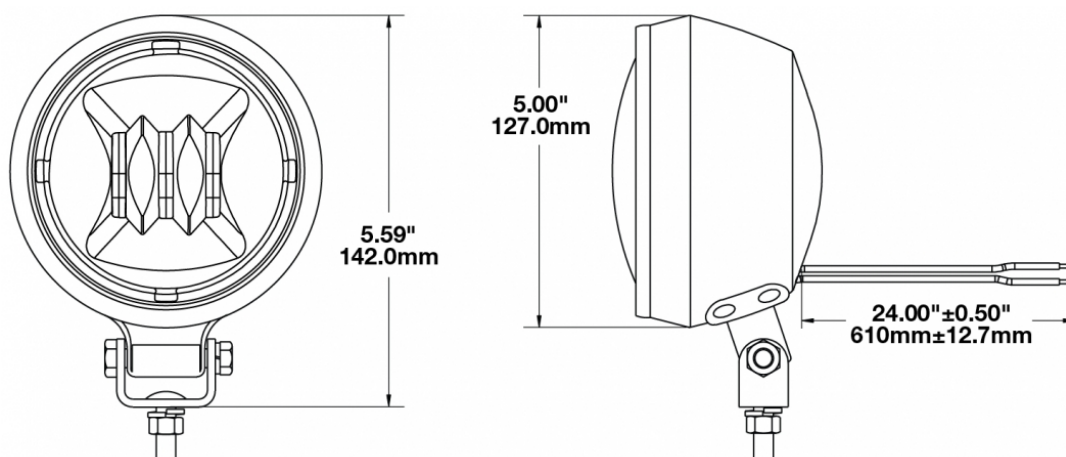

PRODUCT DIMENSIONS

Print date: 2024-04-22

© 2024 J.W. Speaker Corporation • Germantown, WI U.S.A.
www.jwspeaker.com • speaker@jwspeaker.com • 262.251.6660

J.W. SPEAKER
Engineered. Lighting. Solutions.