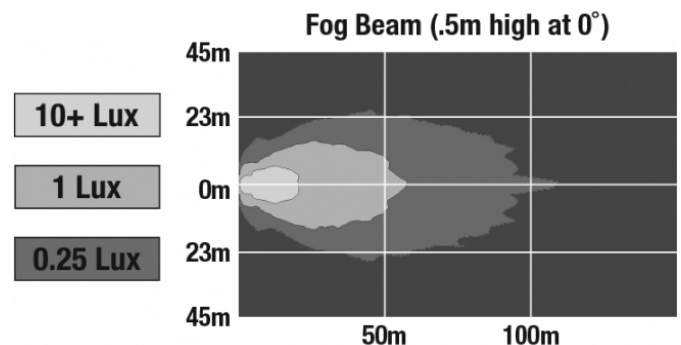

## PHOTOMETRIC SPECIFICATIONS

<b>Raw Lumen Output</b>	750
<b>Effective Lumen Output</b>	500
<b>Nominal LED Color Temperature</b>	5000 K
<b>Beam Pattern(s)</b>	Forward Lighting - Fog

Print date: 2019-02-17