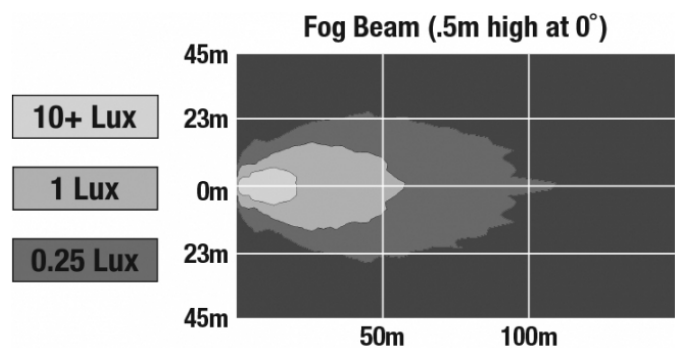

Print date: 2026-06-13

© 2026 J.W. Speaker Corporation • Germantown, WI U.S.A.
www.jwspeaker.com • speaker@jwspeaker.com • 262.251.6660