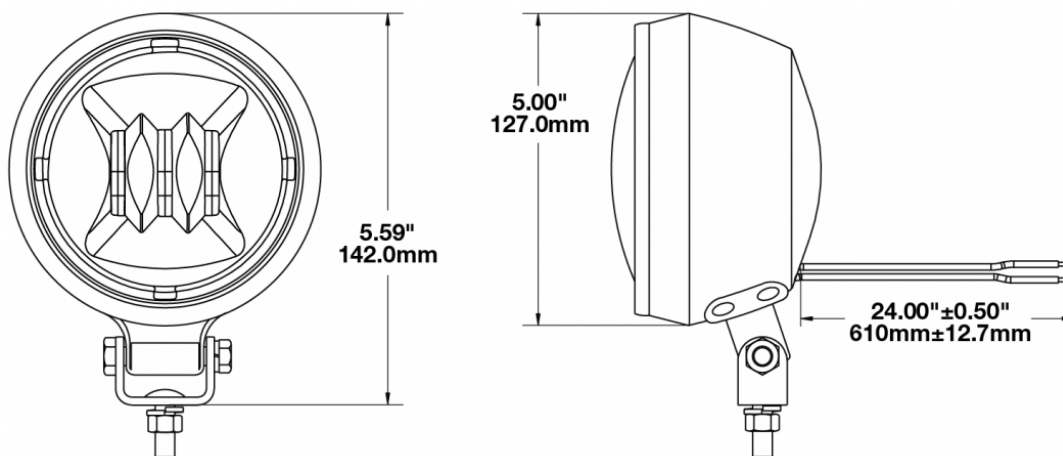

## PRODUCT INFORMATION

<b>Description</b>	12V SAE/ECE RHT LED Fog Light with Black Inner Bezel in Rubber Bucket
<b>Height</b>	141.99 mm / 5.59 in
<b>Width</b>	127.00 mm / 5 in
<b>Depth</b>	85.34 mm / 3.36 in
<b>Shape</b>	Round
<b>Outer Lens Color</b>	Clear
<b>Housing Material</b>	Die-Cast Aluminum
<b>Housing Color</b>	Black
<b>Bezel Color</b>	Black
<b>Mounting Type</b>	Universal pedestal Mount
<b>Minimum Operating Temperature</b>	-40 °C / -40 °F
<b>Maximum Operating Temperature</b>	65 °C / 149 °F
<b>Connector or Wiring</b>	Packard (#12124817)
<b>Product Weight</b>	1.40 lbs / 0.64 kgs
<b>Shipping Weight</b>	10.44 lbs / 4.74 kgs