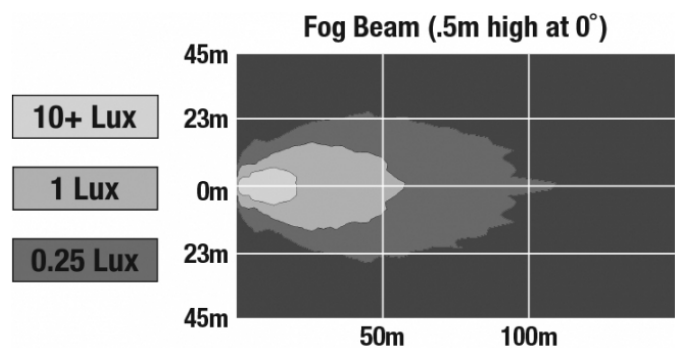

## PHOTOMETRIC SPECIFICATIONS

<b>Raw Lumen Output</b>	750
<b>Effective Lumen Output</b>	500
<b>Nominal LED Color Temperature</b>	5000 K
<b>Beam Pattern(s)</b>	Forward Lighting - Fog

Print date: 2026-06-13