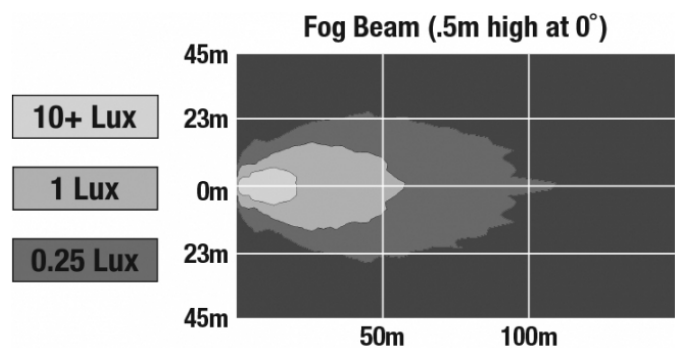

LED Fog Lights - Model 6050

PRODUCT INFORMATION

Description	12V SAE/ECE RHT LED Fog Light with Black Inner Bezel in Rubber Bucket
Height	141.99 mm / 5.59 in
Width	127.00 mm / 5 in
Depth	85.34 mm / 3.36 in
Shape	Round
Outer Lens Color	Clear
Housing Material	Die-Cast Aluminum
Housing Color	Black
Bezel Color	Black
Mounting Type	Universal pedestal Mount
Minimum Operating Temperature	-40 °C / -40 °F
Maximum Operating Temperature	65 °C / 149 °F
Connector or Wiring	Packard (#12124817)
Product Weight	1.40 lbs / 0.64 kgs
Shipping Weight	10.44 lbs / 4.74 kgs

Buy America Standards
Eco Friendly

ECE Reg 19
SAE J583

PHOTOMETRIC SPECIFICATIONS

Raw Lumen Output	750
Effective Lumen Output	500
Nominal LED Color Temperature	5000 K
Beam Pattern(s)	Forward Lighting - Fog