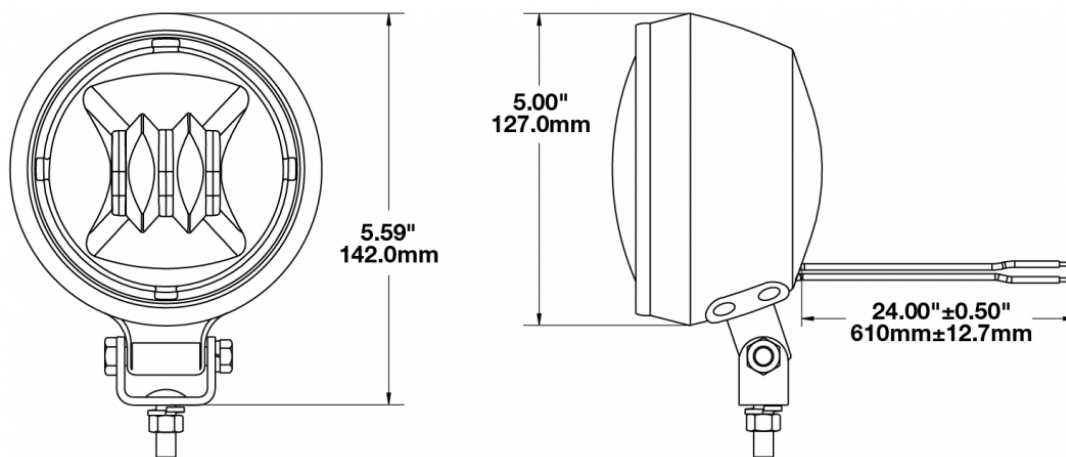

PRODUCT DIMENSIONS

Print date: 2026-04-02

© 2026 J.W. Speaker Corporation • Germantown, WI U.S.A.
www.jwspeaker.com • speaker@jwspeaker.com • 262.251.6660

J.W. SPEAKER
Engineered. Lighting. Solutions.