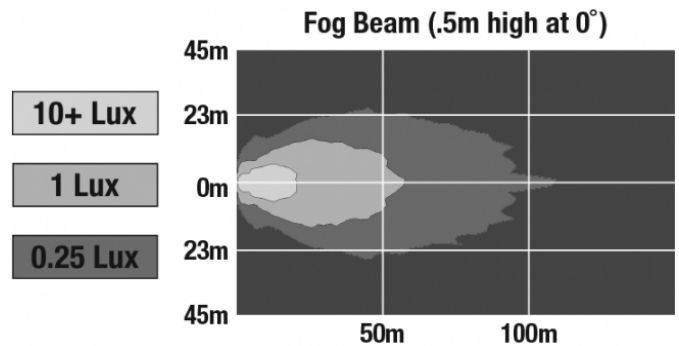

## PHOTOMETRIC SPECIFICATIONS

Raw Lumen Output	750
Effective Lumen Output	500
Nominal LED Color Temperature	5000 K
Beam Pattern(s)	Forward Lighting - Fog