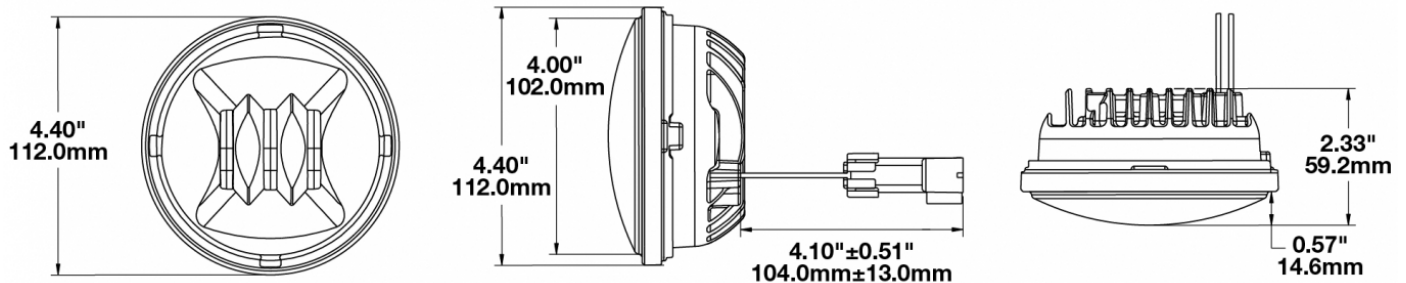

## PRODUCT INFORMATION

---

<b>Description</b>	12V SAE/ECE RHT LED Fog Light with Chrome Inner Bezel Kit with Mounting Assembly 8200181
<b>Height</b>	111.76 mm / 4.4 in
<b>Width</b>	111.76 mm / 4.4 in
<b>Depth</b>	59.18 mm / 2.33 in
<b>Shape</b>	Round
<b>Outer Lens Material</b>	Polycarbonate
<b>Outer Lens Color</b>	Clear
<b>Housing Material</b>	Aluminum
<b>Housing Color</b>	Black
<b>Bezel Color</b>	Chrome
<b>Mounting Hardware Description</b>	94.8mm
<b>Retrofits</b>	PAR36
<b>Minimum Operating Temperature</b>	-40 °C / -40 °F
<b>Maximum Operating Temperature</b>	65 °C / 149 °F
<b>Mating Connector</b>	Deutsch DT06-2S-E003
<b>Product Weight</b>	1.00 lbs / 0.45 kgs
<b>Shipping Weight</b>	2.90 lbs / 1.32 kgs
<b>Additional Information</b>	Kit includes (2) fog lamps and (1) mounting assmebly kit #8200181

## PRODUCT DIMENSIONS