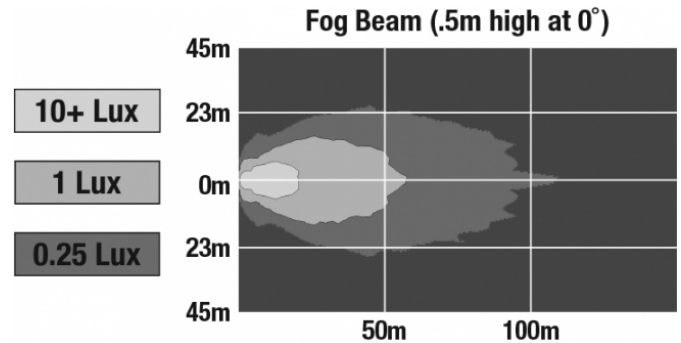

LED Fog Lights - Model 6045

PHOTOMETRIC SPECIFICATIONS

Raw Lumen Output	750
Effective Lumen Output	500
Nominal LED Color Temperature	5000 K
Beam Pattern(s)	Forward Lighting - Fog

APPLICATIONS

ACCESSORIES

Part Number

8200181

Mounting Assembly
Adapter Kit for Fog
Lights Model 6045

Print date: 2018-02-21

© 2018 J.W. Speaker Corporation • Germantown, WI U.S.A.
www.jwspeaker.com • speaker@jwspeaker.com • 262.251.6660