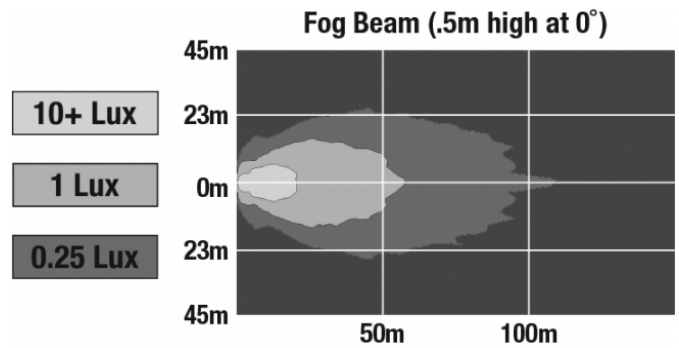

J.W. SPEAKER
Engineered. Lighting. Solutions.

LED Fog Lights - Model 6045

PHOTOMETRIC SPECIFICATIONS

Raw Lumen Output	750
Effective Lumen Output	500
Nominal LED Color Temperature	5000 K
Beam Pattern(s)	Forward Lighting - Fog