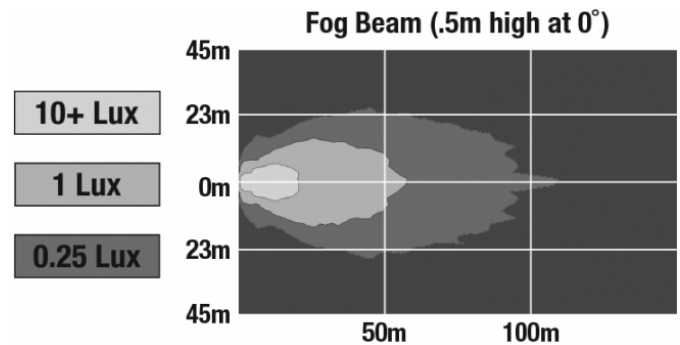

J.W. SPEAKER
Engineered. Lighting. Solutions.

LED Fog Lights - Model 6045

PHOTOMETRIC SPECIFICATIONS

Raw Lumen Output	750
Effective Lumen Output	500
Nominal LED Color Temperature	5000 K
Beam Pattern(s)	Forward Lighting - Fog