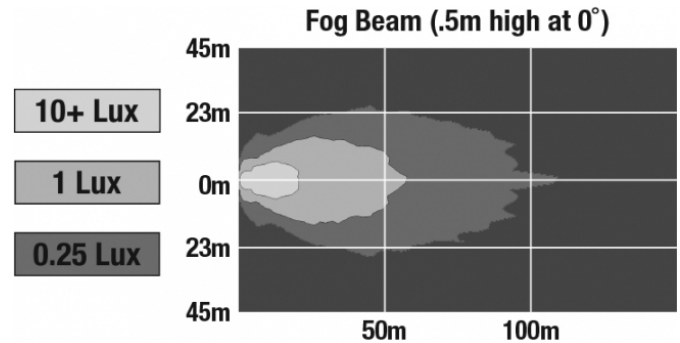

J.W. SPEAKER
Engineered. Lighting. Solutions.

LED Fog Lights - Model 6045

PHOTOMETRIC SPECIFICATIONS

Raw Lumen Output	750
Effective Lumen Output	500
Nominal LED Color Temperature	5000 K
Beam Pattern(s)	Forward Lighting - Fog