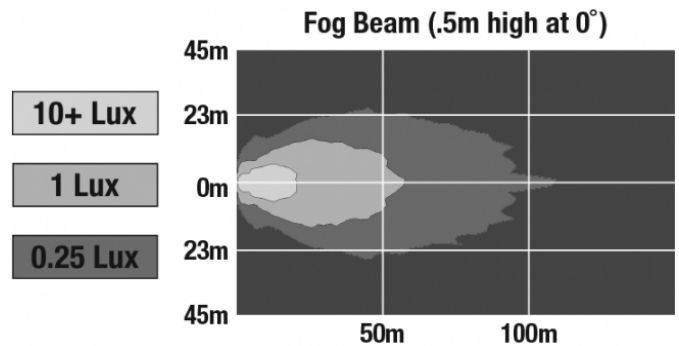

J.W. SPEAKER
Engineered. Lighting. Solutions.

LED Fog Lights - Model 6045

PHOTOMETRIC SPECIFICATIONS

Raw Lumen Output	750
Effective Lumen Output	500
Nominal LED Color Temperature	5000 K
Beam Pattern(s)	Forward Lighting - Fog