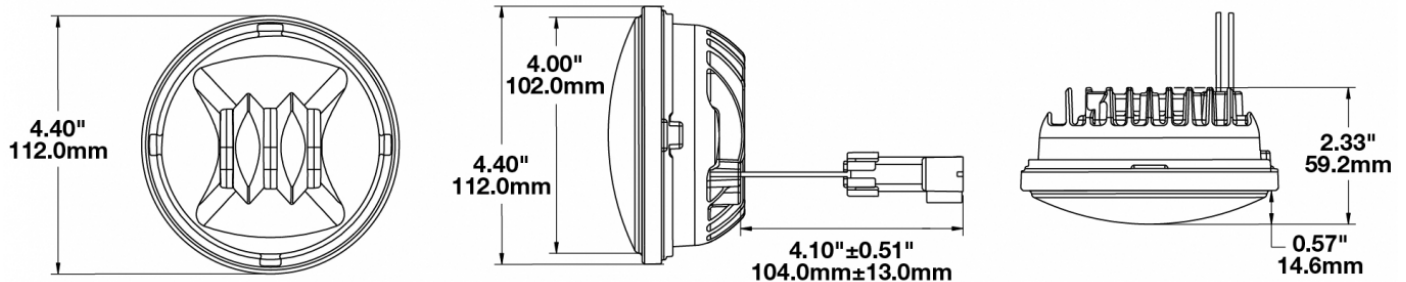

LED Fog Lights - Model 6045

PRODUCT INFORMATION

Description	12V SAE/ECE RHT LED Fog Light with Chrome Inner Bezel Kit with Mounting Assembly 8200181
Height	111.76 mm / 4.4 in
Width	111.76 mm / 4.4 in
Depth	59.18 mm / 2.33 in
Shape	Round
Outer Lens Material	Polycarbonate
Outer Lens Color	Clear
Housing Material	Aluminum
Housing Color	Black
Bezel Color	Chrome
Mounting Hardware Description	94.8mm
Retrofits	PAR36
Minimum Operating Temperature	-40 °C / -40 °F
Maximum Operating Temperature	65 °C / 149 °F
Mating Connector	Deutsch DT06-2S-E003
Shipping Weight	2.90 lbs / 1.32 kgs
Additional Information	Kit includes (2) fog lamps and (1) mounting assmebly kit #8200181

PRODUCT DIMENSIONS

ELECTRICAL SPECIFICATIONS

Input Voltage	12V DC
Operating Voltage	9-18V DC
Transient Spike Protection	150V Peak @ 1 HZ-100 Pulses
Red Wire	Positive
Black Wire	Negative
Current Draw	.75A @ 12V DC