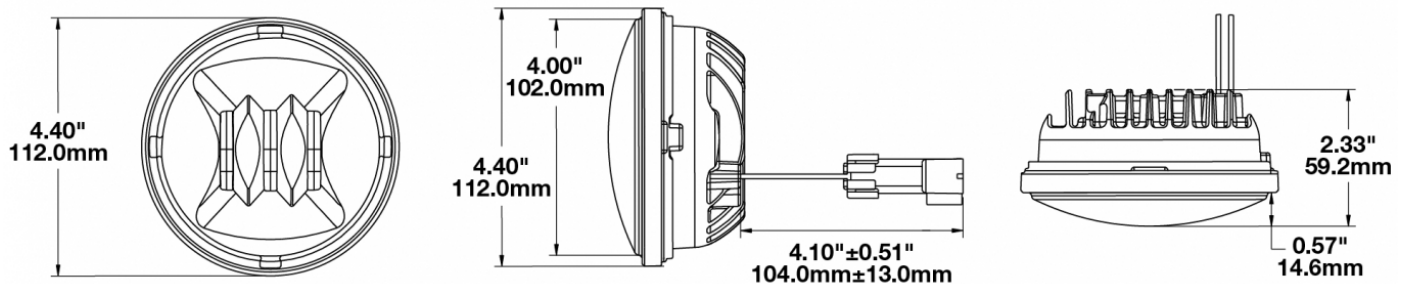

## PRODUCT INFORMATION

<b>Description</b>	12V SAE/ECE RHT LED Fog Light with Chrome Inner Bezel Kit with Mounting Assembly 8200181
<b>Height</b>	111.76 mm / 4.4 in
<b>Width</b>	111.76 mm / 4.4 in
<b>Depth</b>	59.18 mm / 2.33 in
<b>Shape</b>	Round
<b>Outer Lens Material</b>	Polycarbonate
<b>Outer Lens Color</b>	Clear
<b>Housing Material</b>	Aluminum
<b>Housing Color</b>	Black
<b>Bezel Color</b>	Chrome
<b>Mounting Hardware Description</b>	94.8mm
<b>Retrofits</b>	PAR36
<b>Minimum Operating Temperature</b>	-40 °C / -40 °F
<b>Maximum Operating Temperature</b>	65 °C / 149 °F
<b>Mating Connector</b>	Deutsch DT06-2S-E003
<b>Shipping Weight</b>	2.90 lbs / 1.32 kgs
<b>Additional Information</b>	Kit includes (2) fog lamps and (1) mounting assmebly kit #8200181

## PRODUCT DIMENSIONS