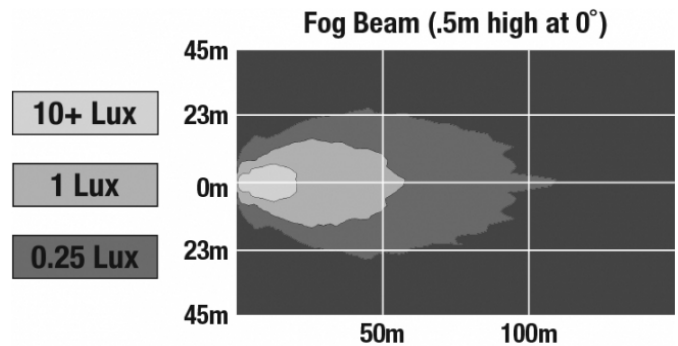

## PHOTOMETRIC SPECIFICATIONS

Raw Lumen Output	750
Effective Lumen Output	500
Nominal LED Color Temperature	5000 K
Beam Pattern(s)	Forward Lighting - Fog