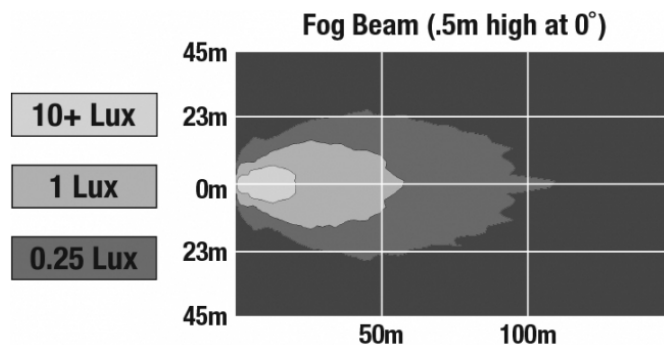

LED Fog Lights - Model 6045

PRODUCT INFORMATION

Description	12V SAE/ECE RHT LED Fog Light with Chrome Inner Bezel Kit with Mounting Assembly 8200181
Height	111.76 mm / 4.4 in
Width	111.76 mm / 4.4 in
Depth	59.18 mm / 2.33 in
Shape	Round
Outer Lens Material	Polycarbonate
Outer Lens Color	Clear
Housing Material	Aluminum
Housing Color	Black
Bezel Color	Chrome
Mounting Hardware Description	94.8mm
Retrofits	PAR36
Minimum Operating Temperature	-40 °C / -40 °F
Maximum Operating Temperature	65 °C / 149 °F
Mating Connector	Deutsch DT06-2S-E003
Product Weight	1.00 lbs / 0.45 kgs
Shipping Weight	2.90 lbs / 1.32 kgs
Additional Information	Kit includes (2) fog lamps and (1) mounting assmebly kit #8200181

J.W. SPEAKER
Engineered. Lighting. Solutions.

LED Fog Lights - Model 6045

PHOTOMETRIC SPECIFICATIONS

Raw Lumen Output	750
Effective Lumen Output	500
Nominal LED Color Temperature	5000 K
Beam Pattern(s)	Forward Lighting - Fog