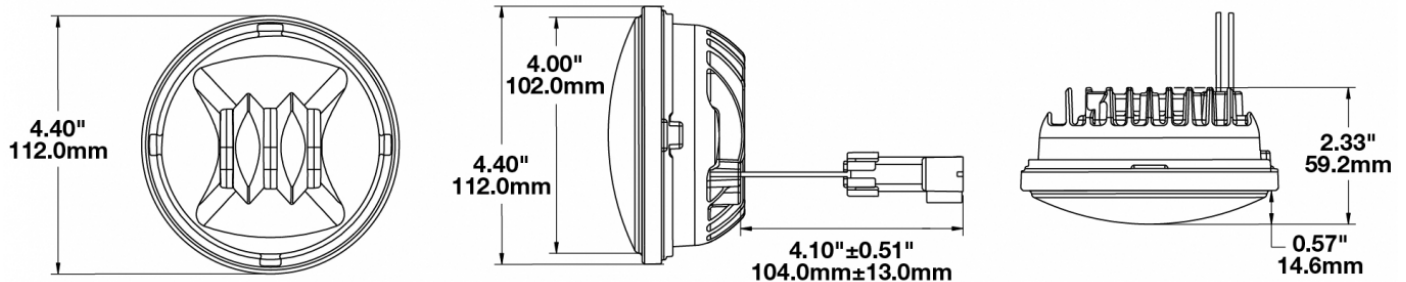

LED Fog Lights - Model 6045

PRODUCT INFORMATION

Description	12V SAE/ECE RHT LED Fog Light with Chrome Inner Bezel Kit with Mounting Assembly 8200181
Height	111.76 mm / 4.4 in
Width	111.76 mm / 4.4 in
Depth	59.18 mm / 2.33 in
Shape	Round
Outer Lens Material	Polycarbonate
Outer Lens Color	Clear
Housing Material	Aluminum
Housing Color	Black
Bezel Color	Chrome
Mounting Hardware Description	94.8mm
Retrofits	PAR36
Minimum Operating Temperature	-40 °C / -40 °F
Maximum Operating Temperature	65 °C / 149 °F
Mating Connector	Deutsch DT06-2S-E003
Product Weight	1.00 lbs / 0.45 kgs
Shipping Weight	2.90 lbs / 1.32 kgs
Additional Information	Kit includes (2) fog lamps and (1) mounting assmebly kit #8200181

PRODUCT DIMENSIONS

ELECTRICAL SPECIFICATIONS

Input Voltage	12V DC
Operating Voltage	9-18V DC
Transient Spike Protection	150V Peak @ 1 HZ-100 Pulses
Red Wire	Positive
Black Wire	Negative
Current Draw	.75A @ 12V DC