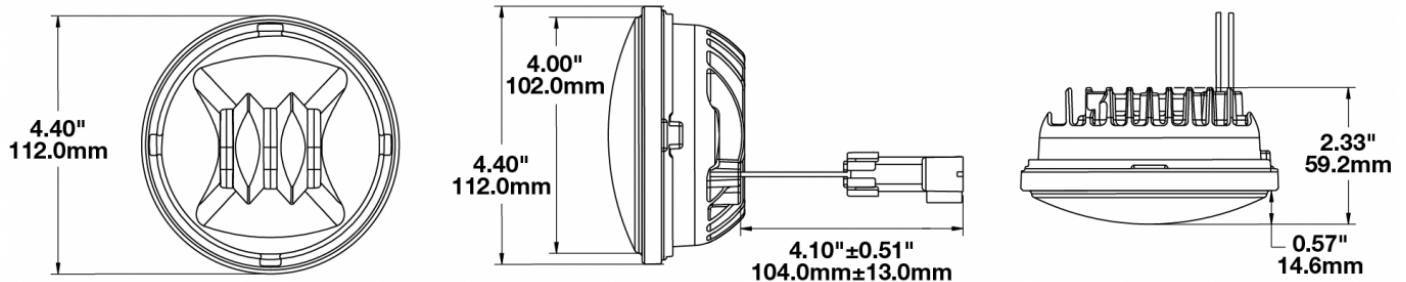

LED Fog Lights - Model 6045

PRODUCT INFORMATION

Description	12V SAE/ECE RHT LED Fog Light with Chrome Inner Bezel Kit with Mounting Assembly 8200181
Height	111.76 mm / 4.4 in
Width	111.76 mm / 4.4 in
Depth	59.18 mm / 2.33 in
Shape	Round
Outer Lens Material	Polycarbonate
Outer Lens Color	Clear
Housing Material	Aluminum
Housing Color	Black
Bezel Color	Chrome
Mounting Hardware Description	94.8mm
Retrofits	PAR36
Minimum Operating Temperature	-40 °C / -40 °F
Maximum Operating Temperature	65 °C / 149 °F
Mating Connector	Deutsch DT06-2S-E003
Additional Information	Kit includes (2) fog lamps and (1) mounting assmebly kit #8200181

PRODUCT DIMENSIONS

ELECTRICAL SPECIFICATIONS

Input Voltage	12V DC
Operating Voltage	9-18V DC
Transient Spike Protection	150V Peak @ 1 HZ-100 Pulses
Red Wire	Positive
Black Wire	Negative
Current Draw	.75A @ 12V DC