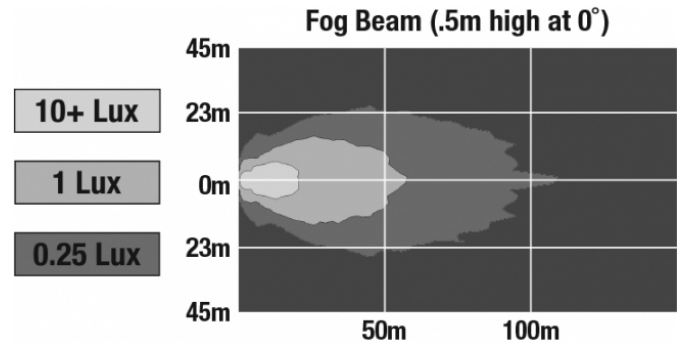

LED Fog Lights - Model 6045

PHOTOMETRIC SPECIFICATIONS

Raw Lumen Output	750
Effective Lumen Output	500
Nominal LED Color Temperature	5000 K
Beam Pattern(s)	Forward Lighting - Fog

APPLICATIONS

ACCESSORIES

Part Number