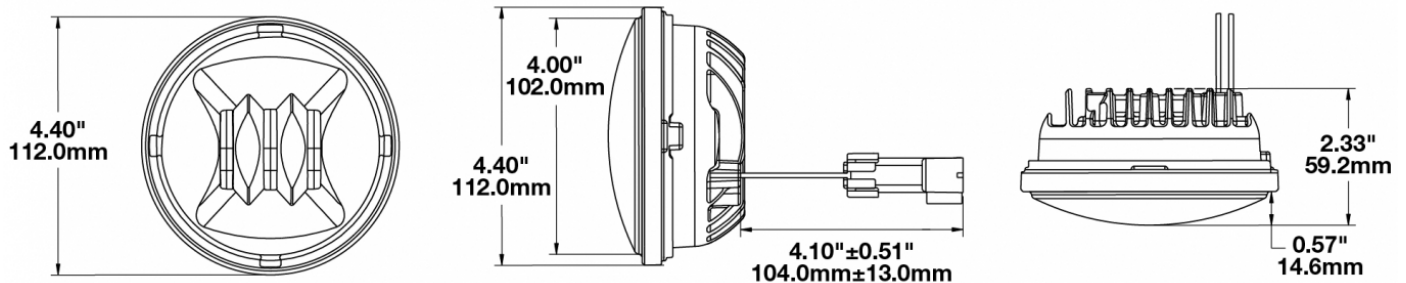

## PRODUCT INFORMATION

<b>Description</b>	12V SAE/ECE RHT LED Fog Light with Chrome Inner Bezel Kit with Mounting Assembly 8200181
<b>Height</b>	111.76 mm / 4.4 in
<b>Width</b>	111.76 mm / 4.4 in
<b>Depth</b>	59.18 mm / 2.33 in
<b>Shape</b>	Round
<b>Outer Lens Material</b>	Polycarbonate
<b>Outer Lens Color</b>	Clear
<b>Housing Material</b>	Aluminum
<b>Housing Color</b>	Black
<b>Bezel Color</b>	Chrome
<b>Mounting Hardware Description</b>	94.8mm
<b>Retrofits</b>	PAR36
<b>Minimum Operating Temperature</b>	-40 °C / -40 °F
<b>Maximum Operating Temperature</b>	65 °C / 149 °F
<b>Mating Connector</b>	Deutsch DT06-2S-E003
<b>Product Weight</b>	1.00 lbs / 0.45 kgs
<b>Shipping Weight</b>	2.90 lbs / 1.32 kgs
<b>Additional Information</b>	Kit includes (2) fog lamps and (1) mounting assmebly kit #8200181

## PRODUCT DIMENSIONS