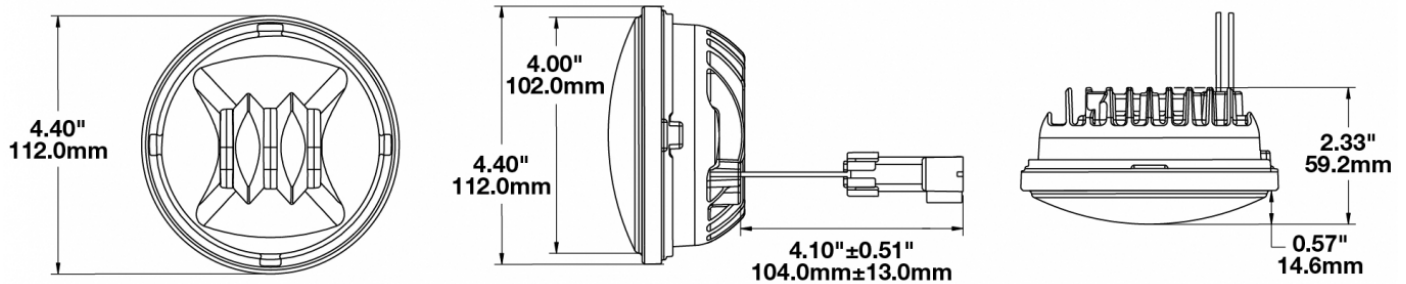

LED Fog Lights - Model 6045

PRODUCT INFORMATION

Description	12V SAE/ECE RHT LED Fog Light with Chrome Inner Bezel Kit with Mounting Assembly 8200181
Height	111.76 mm / 4.4 in
Width	111.76 mm / 4.4 in
Depth	59.18 mm / 2.33 in
Shape	Round
Outer Lens Material	Polycarbonate
Outer Lens Color	Clear
Housing Material	Aluminum
Housing Color	Black
Bezel Color	Chrome
Mounting Hardware Description	94.8mm
Retrofits	PAR36
Minimum Operating Temperature	-40 °C / -40 °F
Maximum Operating Temperature	65 °C / 149 °F
Mating Connector	Deutsch DT06-2S-E003
Shipping Weight	2.90 lbs / 1.32 kgs
Additional Information	Kit includes (2) fog lamps and (1) mounting assmebly kit #8200181

PRODUCT DIMENSIONS

ELECTRICAL SPECIFICATIONS

Input Voltage	12V DC
Operating Voltage	9-18V DC
Transient Spike Protection	150V Peak @ 1 HZ-100 Pulses
Red Wire	Positive
Black Wire	Negative
Current Draw	.75A @ 12V DC