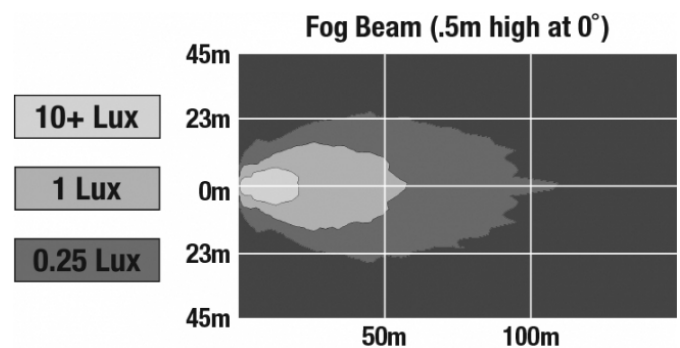

LED Fog Lights - Model 6045

PRODUCT INFORMATION

Description	12V SAE/ECE LED Fog Light with Chrome Inner Bezel - 2 Light Kit
Height	111.76 mm / 4.4 in
Width	111.76 mm / 4.4 in
Depth	59.18 mm / 2.33 in
Shape	Round
Outer Lens Material	Hard-Coated Polycarbonate
Outer Lens Color	Clear
Housing Material	Die-Cast Aluminum
Housing Color	Black
Bezel Color	Chrome
Retrofits	PAR36
Minimum Operating Temperature	-40 °C / -40 °F
Maximum Operating Temperature	65 °C / 149 °F
Connector or Wiring	Packard (#12124817)
Product Weight	1.00 lbs / 0.45 kgs
Shipping Weight	1.39 lbs / 0.63 kgs

REGULATORY STANDARDS COMPLIANCE

Buy America Standards

Eco Friendly

PHOTOMETRIC SPECIFICATIONS

Raw Lumen Output	750
Effective Lumen Output	500
Nominal LED Color Temperature	5000 K
Beam Pattern(s)	Forward Lighting - Fog