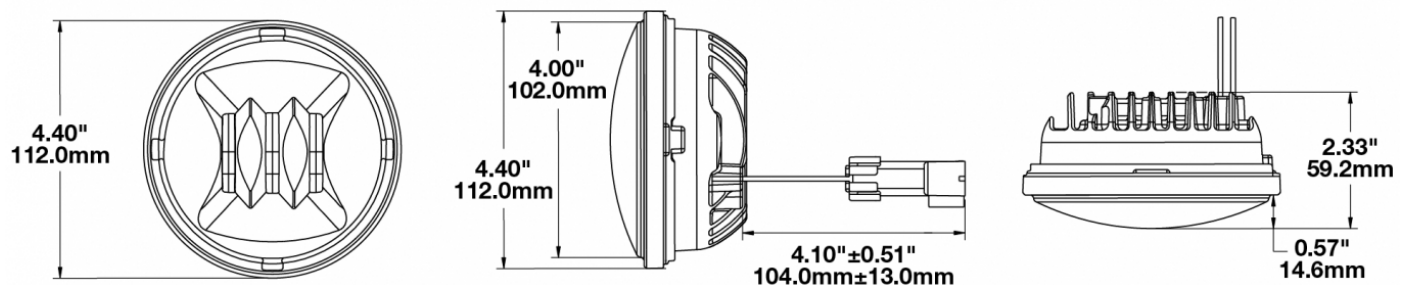

PRODUCT DIMENSIONS

Print date: 2026-06-01

© 2026 J.W. Speaker Corporation • Germantown, WI U.S.A.
www.jwspeaker.com • speaker@jwspeaker.com • 262.251.6660

J.W. SPEAKER
Engineered. Lighting. Solutions.