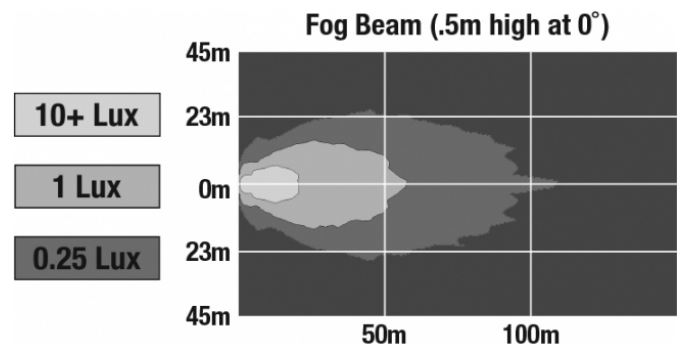

LED Fog Lights - Model 6045

PRODUCT INFORMATION

Description	12V SAE/ECE LED Fog Light with Chrome Inner Bezel - 2 Light Kit
Height	111.76 mm / 4.4 in
Width	111.76 mm / 4.4 in
Depth	59.18 mm / 2.33 in
Shape	Round
Outer Lens Material	Hard-Coated Polycarbonate
Outer Lens Color	Clear
Housing Material	Die-Cast Aluminum
Housing Color	Black
Bezel Color	Chrome
Retrofits	PAR36
Minimum Operating Temperature	-40 °C / -40 °F
Maximum Operating Temperature	65 °C / 149 °F
Connector or Wiring	Packard (#12124817)
Product Weight	1.00 lbs / 0.45 kgs
Shipping Weight	2.00 lbs / 0.91 kgs

Buy America Standards

Eco Friendly

PHOTOMETRIC SPECIFICATIONS

Raw Lumen Output	750
Effective Lumen Output	500
Nominal LED Color Temperature	5000 K
Beam Pattern(s)	Forward Lighting - Fog

APPLICATIONS

Print date: 2026-06-22