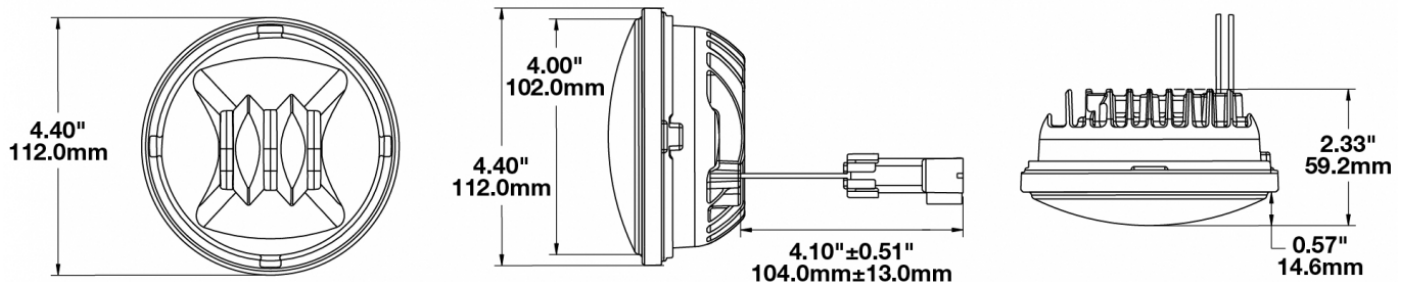

PRODUCT DIMENSIONS

Print date: 2026-06-22

© 2026 J.W. Speaker Corporation • Germantown, WI U.S.A.
www.jwspeaker.com • speaker@jwspeaker.com • 262.251.6660

J.W. SPEAKER
Engineered. Lighting. Solutions.