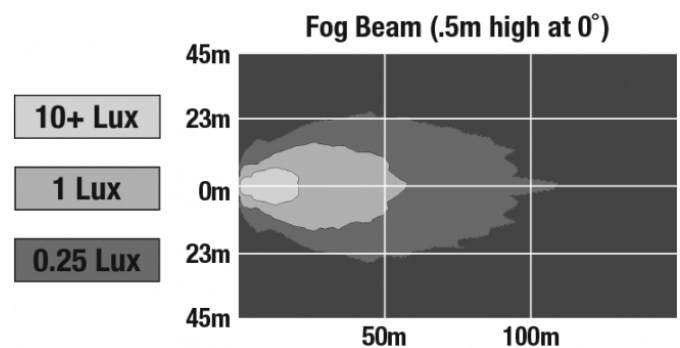

## PHOTOMETRIC SPECIFICATIONS

<b>Raw Lumen Output</b>	750
<b>Effective Lumen Output</b>	500
<b>Nominal LED Color Temperature</b>	5000 K
<b>Beam Pattern(s)</b>	Forward Lighting - Fog

Print date: 2018-07-20