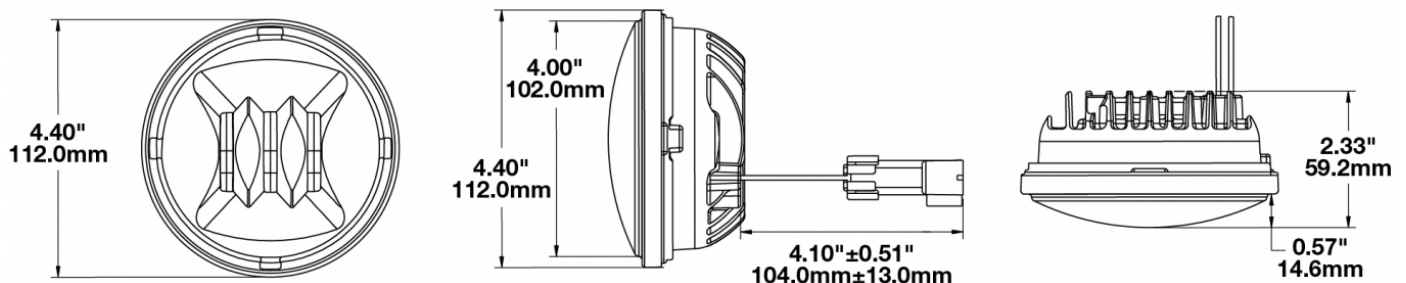

PRODUCT DIMENSIONS

Print date: 2018-10-19

© 2018 J.W. Speaker Corporation • Germantown, WI U.S.A.
www.jwspeaker.com • speaker@jwspeaker.com • 262.251.6660

J.W. SPEAKER
Engineered. Lighting. Solutions.