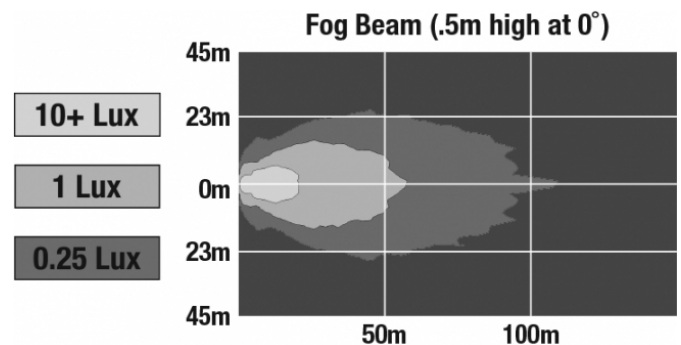

## PHOTOMETRIC SPECIFICATIONS

<b>Raw Lumen Output</b>	750
<b>Effective Lumen Output</b>	500
<b>Nominal LED Color Temperature</b>	5000 K
<b>Beam Pattern(s)</b>	Forward Lighting - Fog