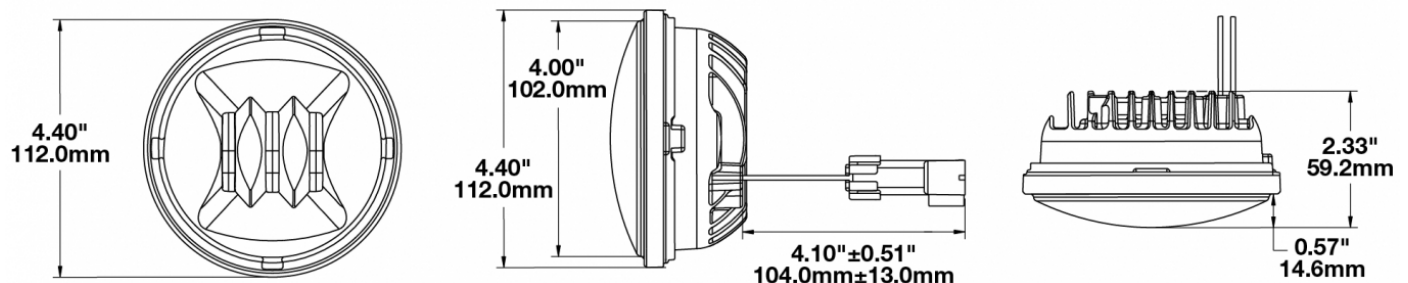

PRODUCT DIMENSIONS

Print date: 2018-07-20

© 2018 J.W. Speaker Corporation • Germantown, WI U.S.A.
www.jwspeaker.com • speaker@jwspeaker.com • 262.251.6660

J.W. SPEAKER
Engineered. Lighting. Solutions.