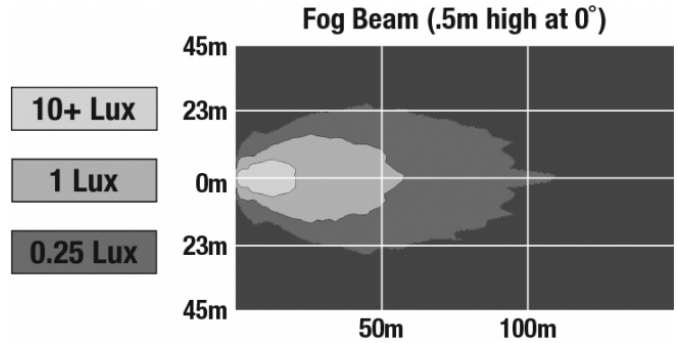

## PHOTOMETRIC SPECIFICATIONS

**Raw Lumen Output** 750  
**Effective Lumen Output** 500  
**Nominal LED Color Temperature** 5000 K  
**Beam Pattern(s)** Forward Lighting - Fog