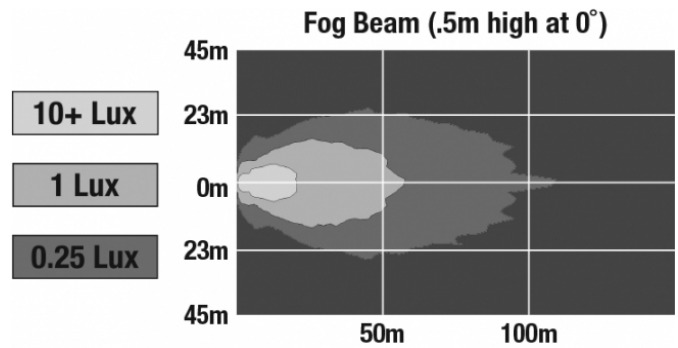

LED Fog Lights - Model 6045

PHOTOMETRIC SPECIFICATIONS

Raw Lumen Output	750
Effective Lumen Output	500
Nominal LED Color Temperature	5000 K
Beam Pattern(s)	Forward Lighting - Fog

APPLICATIONS

PRODUCT WARNINGS