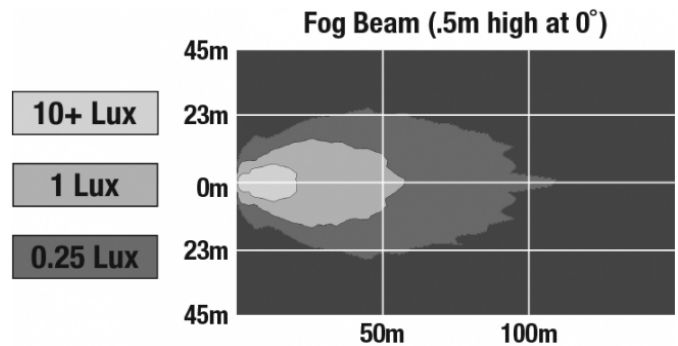

LED Fog Lights - Model 6045

PHOTOMETRIC SPECIFICATIONS

Raw Lumen Output	750
Effective Lumen Output	500
Nominal LED Color Temperature	5000 K
Beam Pattern(s)	Forward Lighting - Fog

APPLICATIONS

PRODUCT WARNINGS