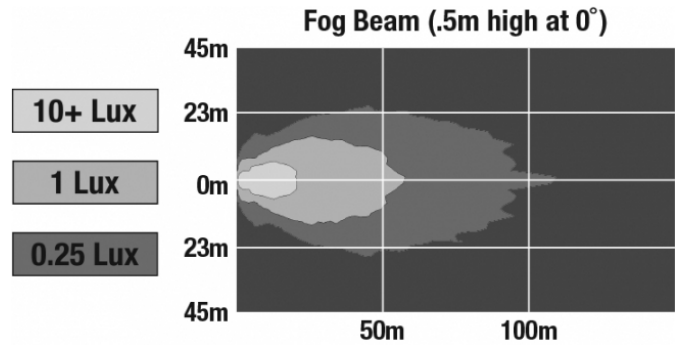

LED Fog Lights - Model 6045

PHOTOMETRIC SPECIFICATIONS

Raw Lumen Output	750
Effective Lumen Output	500
Nominal LED Color Temperature	5000 K
Beam Pattern(s)	Forward Lighting - Fog

APPLICATIONS

ACCESSORIES

Part Number
8200181