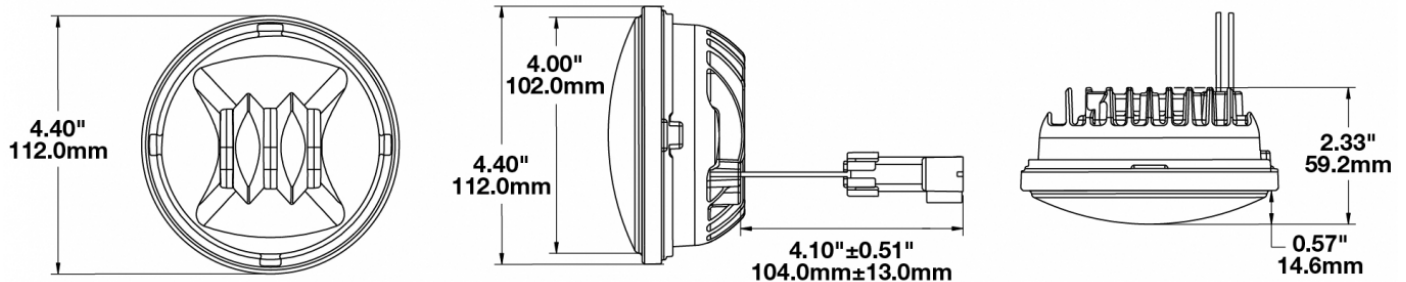

LED Fog Lights - Model 6045

PRODUCT INFORMATION

| | |
|--------------------------------------|--|
| Description | 12V SAE/ECE LED Fog Light with Black Inner Bezel - 2 Light Kit |
| Height | 111.76 mm / 4.4 in |
| Width | 111.76 mm / 4.4 in |
| Depth | 59.18 mm / 2.33 in |
| Shape | Round |
| Outer Lens Material | Hard-Coated Polycarbonate |
| Outer Lens Color | Clear |
| Housing Material | Die-Cast Aluminum |
| Housing Color | Black |
| Bezel Color | Black |
| Retrofits | PAR36 |
| Minimum Operating Temperature | -40 °C / -40 °F |
| Maximum Operating Temperature | 65 °C / 149 °F |
| Connector or Wiring | Packard 12059450-B |
| Mating Connector | Packard #12124817 |
| Product Weight | 0.82 lbs / 0.37 kgs |
| Shipping Weight | 1.39 lbs / 0.63 kgs |

PRODUCT DIMENSIONS

ELECTRICAL SPECIFICATIONS

| | |
|-----------------------------------|-----------------------------|
| Input Voltage | 12V DC |
| Operating Voltage | 9-18V DC |
| Transient Spike Protection | 150V Peak @ 1 HZ-100 Pulses |
| Red Wire | Positive |
| Black Wire | Negative |
| Current Draw | .75A @ 12V DC |