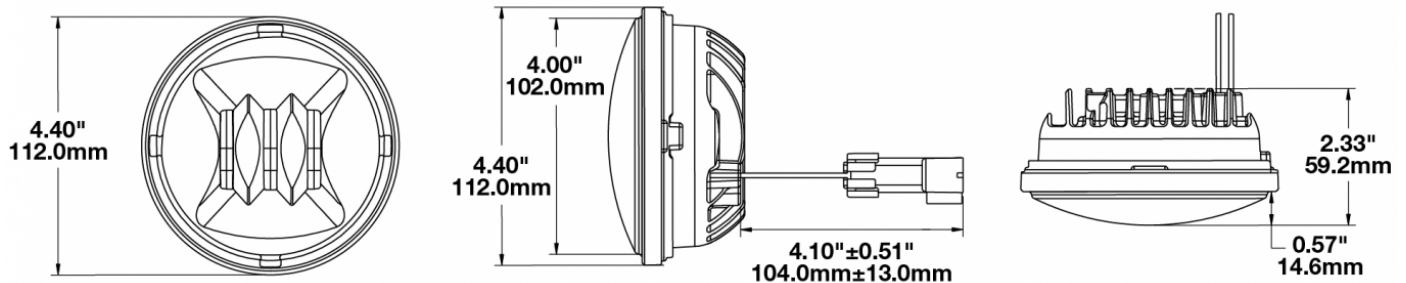

LED Fog Lights - Model 6045

PRODUCT INFORMATION

Description	12V SAE/ECE LED Fog Light with Black Inner Bezel - 2 Light Kit
Height	111.76 mm / 4.4 in
Width	111.76 mm / 4.4 in
Depth	59.18 mm / 2.33 in
Shape	Round
Outer Lens Material	Hard-Coated Polycarbonate
Outer Lens Color	Clear
Housing Material	Die-Cast Aluminum
Housing Color	Black
Bezel Color	Black
Retrofits	PAR36
Minimum Operating Temperature	-40 °C / -40 °F
Maximum Operating Temperature	65 °C / 149 °F
Connector or Wiring	Connector Metri PE12059450-B BLACK 2-pin
Mating Connector	Packard #12124818
Product Weight	2.00 lbs / 0.91 kgs
Shipping Weight	3.10 lbs / 1.41 kgs

PRODUCT DIMENSIONS

ELECTRICAL SPECIFICATIONS

Input Voltage	12V DC
Operating Voltage	9-18V DC
Transient Spike Protection	150V Peak @ 1 HZ-100 Pulses
Red Wire	Positive
Black Wire	Negative
Current Draw	.75A @ 12V DC