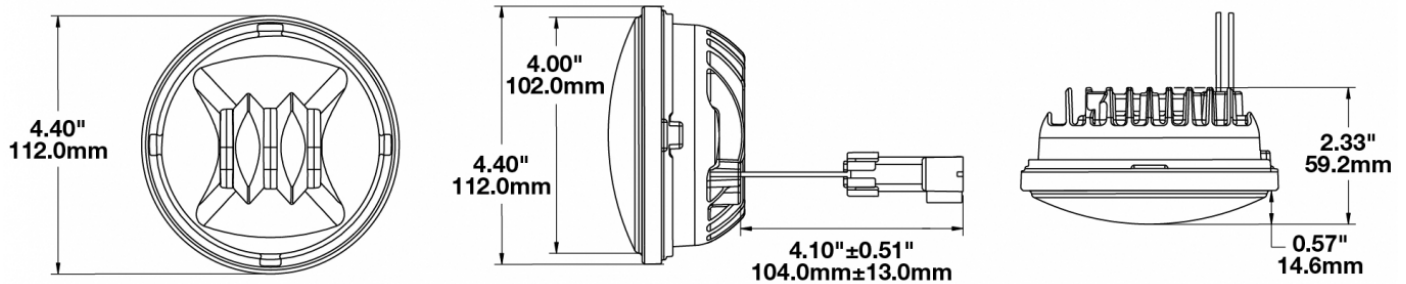

LED Fog Lights - Model 6045

PRODUCT INFORMATION

Description	12V SAE/ECE LED Fog Light with Black Inner Bezel - 2 Light Kit
Height	111.76 mm / 4.4 in
Width	111.76 mm / 4.4 in
Depth	59.18 mm / 2.33 in
Shape	Round
Outer Lens Material	Hard-Coated Polycarbonate
Outer Lens Color	Clear
Housing Material	Die-Cast Aluminum
Housing Color	Black
Bezel Color	Black
Retrofits	PAR36
Minimum Operating Temperature	-40 °C / -40 °F
Maximum Operating Temperature	65 °C / 149 °F
Connector or Wiring	Packard 12059450-B
Mating Connector	Packard #12124817
Product Weight	0.82 lbs / 0.37 kgs
Shipping Weight	1.39 lbs / 0.63 kgs

PRODUCT DIMENSIONS

ELECTRICAL SPECIFICATIONS

Input Voltage	12V DC
Operating Voltage	9-18V DC
Transient Spike Protection	150V Peak @ 1 HZ-100 Pulses
Red Wire	Positive
Black Wire	Negative
Current Draw	.75A @ 12V DC