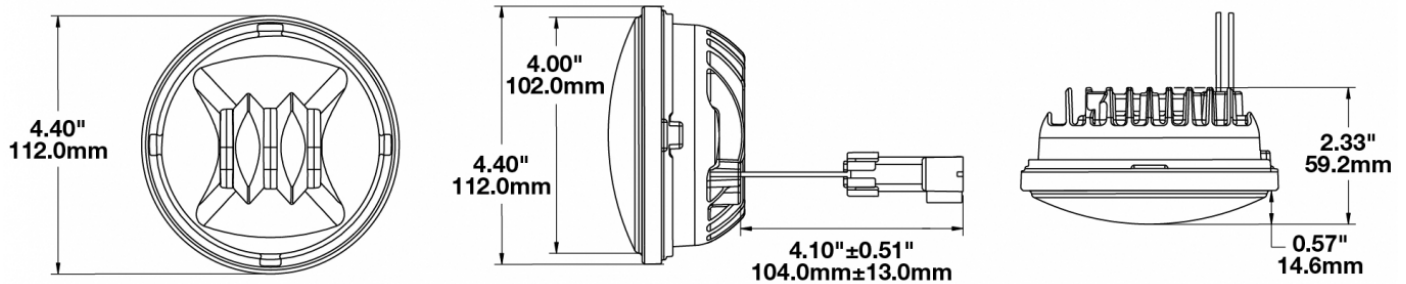

LED Fog Lights - Model 6045

PRODUCT INFORMATION

Description	12V SAE/ECE LED Fog Light with Black Inner Bezel - 2 Light Kit
Height	111.76 mm / 4.4 in
Width	111.76 mm / 4.4 in
Depth	59.18 mm / 2.33 in
Shape	Round
Outer Lens Material	Hard-Coated Polycarbonate
Outer Lens Color	Clear
Housing Material	Die-Cast Aluminum
Housing Color	Black
Bezel Color	Black
Retrofits	PAR36
Minimum Operating Temperature	-40 °C / -40 °F
Maximum Operating Temperature	65 °C / 149 °F
Connector or Wiring	Connector Metri PE12059450-B BLACK 2-pin
Mating Connector	Packard #12124818
Product Weight	2.00 lbs / 0.91 kgs
Shipping Weight	1.39 lbs / 0.63 kgs

PRODUCT DIMENSIONS

ELECTRICAL SPECIFICATIONS

Input Voltage	12V DC
Operating Voltage	9-18V DC
Transient Spike Protection	150V Peak @ 1 HZ-100 Pulses
Red Wire	Positive
Black Wire	Negative
Current Draw	.75A @ 12V DC