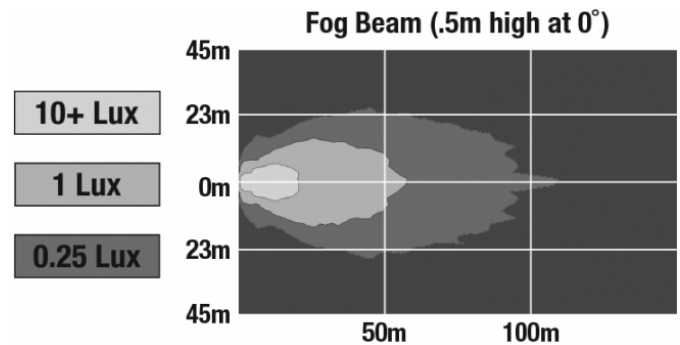

LED Fog Lights - Model 6045

PRODUCT INFORMATION

Description	12V SAE/ECE LED Fog Light with Black Inner Bezel - 2 Light Kit
Height	111.76 mm / 4.4 in
Width	111.76 mm / 4.4 in
Depth	59.18 mm / 2.33 in
Shape	Round
Outer Lens Material	Hard-Coated Polycarbonate
Outer Lens Color	Clear
Housing Material	Die-Cast Aluminum
Housing Color	Black
Bezel Color	Black
Retrofits	PAR36
Minimum Operating Temperature	-40 °C / -40 °F
Maximum Operating Temperature	65 °C / 149 °F
Connector or Wiring	Packard 12059450-B
Mating Connector	Packard #12124817
Product Weight	0.82 lbs / 0.37 kgs
Shipping Weight	1.39 lbs / 0.63 kgs

LED Fog Lights - Model 6045

PHOTOMETRIC SPECIFICATIONS

Raw Lumen Output	750
Effective Lumen Output	500
Nominal LED Color Temperature	5000 K
Beam Pattern(s)	Forward Lighting - Fog

APPLICATIONS

ACCESSORIES

Part Number