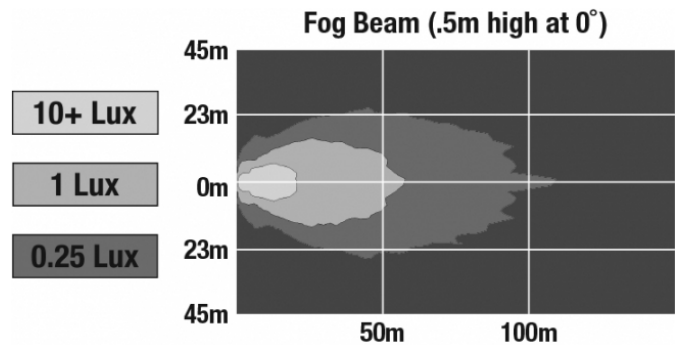

LED Fog Lights - Model 6045

PHOTOMETRIC SPECIFICATIONS

| | |
|--------------------------------------|------------------------|
| Raw Lumen Output | 750 |
| Effective Lumen Output | 500 |
| Nominal LED Color Temperature | 5000 K |
| Beam Pattern(s) | Forward Lighting - Fog |