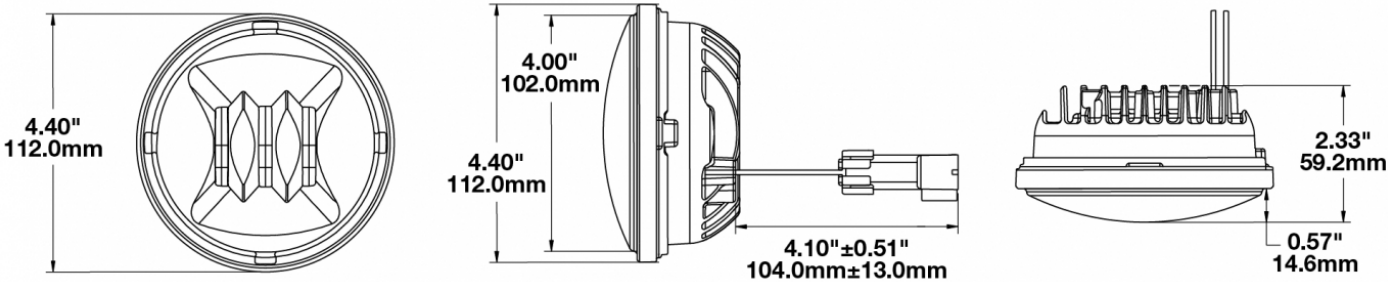

## PRODUCT INFORMATION

<b>Description</b>	12V SAE/ECE LED Fog Light with Black Inner Bezel - 2 Light Kit
<b>Height</b>	111.76 mm / 4.4 in
<b>Width</b>	111.76 mm / 4.4 in
<b>Depth</b>	59.18 mm / 2.33 in
<b>Shape</b>	Round
<b>Outer Lens Material</b>	Hard-Coated Polycarbonate
<b>Outer Lens Color</b>	Clear
<b>Housing Material</b>	Die-Cast Aluminum
<b>Housing Color</b>	Black
<b>Bezel Color</b>	Black
<b>Retrofits</b>	PAR36
<b>Minimum Operating Temperature</b>	-40 °C / -40 °F
<b>Maximum Operating Temperature</b>	65 °C / 149 °F
<b>Connector or Wiring</b>	Connector Metri PE12059450-B BLACK 2-pin
<b>Mating Connector</b>	Packard #12124818
<b>Product Weight</b>	2.00 lbs / 0.91 kgs
<b>Shipping Weight</b>	1.39 lbs / 0.63 kgs

## PRODUCT DIMENSIONS