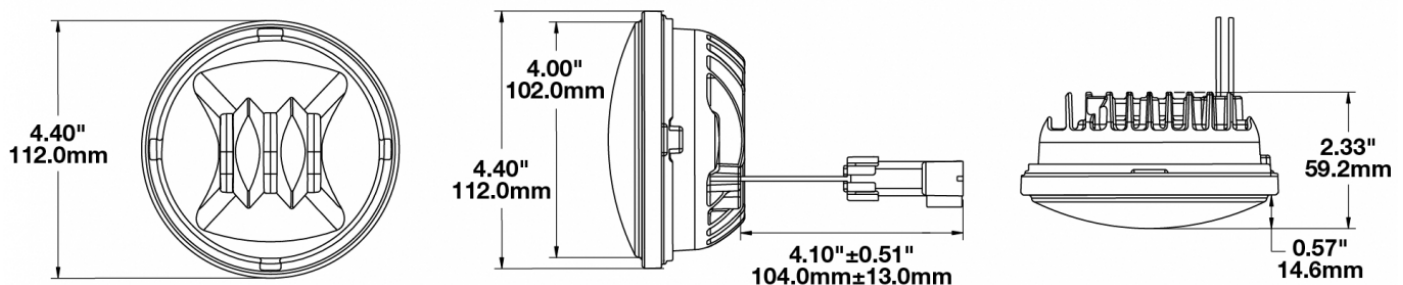

PRODUCT DIMENSIONS

Print date: 2026-05-06

© 2026 J.W. Speaker Corporation • Germantown, WI U.S.A.
www.jwspeaker.com • speaker@jwspeaker.com • 262.251.6660

J.W. SPEAKER
Engineered. Lighting. Solutions.