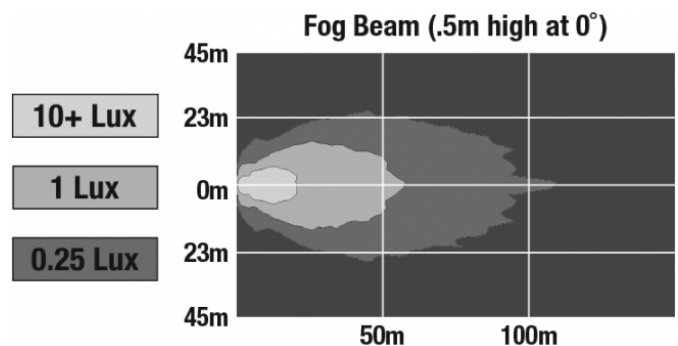

## PRODUCT INFORMATION

<b>Description</b>	12V SAE/ECE RHT LED Fog Light with Chrome Inner Bezel
<b>Height</b>	111.76 mm / 4.4 in
<b>Width</b>	111.76 mm / 4.4 in
<b>Depth</b>	59.18 mm / 2.33 in
<b>Shape</b>	Round
<b>Outer Lens Material</b>	Hard-Coated Polycarbonate
<b>Outer Lens Color</b>	Clear
<b>Housing Material</b>	Die-Cast Aluminum
<b>Housing Color</b>	Black
<b>Bezel Color</b>	Chrome
<b>Retrofits</b>	PAR36
<b>Minimum Operating Temperature</b>	-40 °C / -40 °F
<b>Maximum Operating Temperature</b>	65 °C / 149 °F
<b>Connector or Wiring</b>	Packard (#12124817)
<b>Product Weight</b>	1.00 lbs / 0.45 kgs
<b>Shipping Weight</b>	1.06 lbs / 0.48 kgs

## PHOTOMETRIC SPECIFICATIONS

<b>Raw Lumen Output</b>	750
<b>Effective Lumen Output</b>	500
<b>Nominal LED Color Temperature</b>	5000 K
<b>Beam Pattern(s)</b>	Forward Lighting - Fog

**Print date: 2026-05-06**