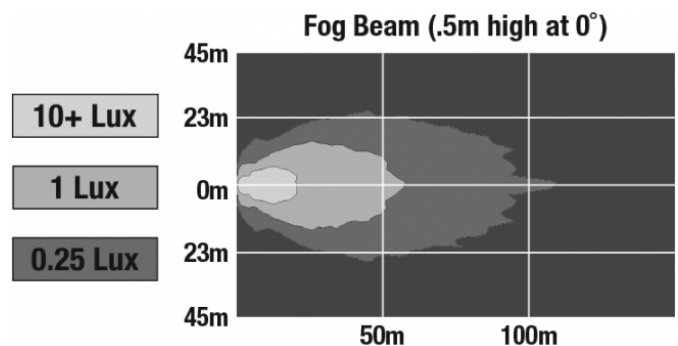

## PRODUCT INFORMATION

<b>Description</b>	12V SAE/ECE RHT LED Fog Light with Chrome Inner Bezel
<b>Height</b>	111.76 mm / 4.4 in
<b>Width</b>	111.76 mm / 4.4 in
<b>Depth</b>	59.18 mm / 2.33 in
<b>Shape</b>	Round
<b>Outer Lens Material</b>	Hard-Coated Polycarbonate
<b>Outer Lens Color</b>	Clear
<b>Housing Material</b>	Die-Cast Aluminum
<b>Housing Color</b>	Black
<b>Bezel Color</b>	Chrome
<b>Retrofits</b>	PAR36
<b>Minimum Operating Temperature</b>	-40 °C / -40 °F
<b>Maximum Operating Temperature</b>	65 °C / 149 °F
<b>Connector or Wiring</b>	Packard (#12124817)
<b>Product Weight</b>	1.00 lbs / 0.45 kgs
<b>Shipping Weight</b>	1.06 lbs / 0.48 kgs

## PHOTOMETRIC SPECIFICATIONS

<b>Raw Lumen Output</b>	750
<b>Effective Lumen Output</b>	500
<b>Nominal LED Color Temperature</b>	5000 K
<b>Beam Pattern(s)</b>	Forward Lighting - Fog

**Print date: 2026-06-19**