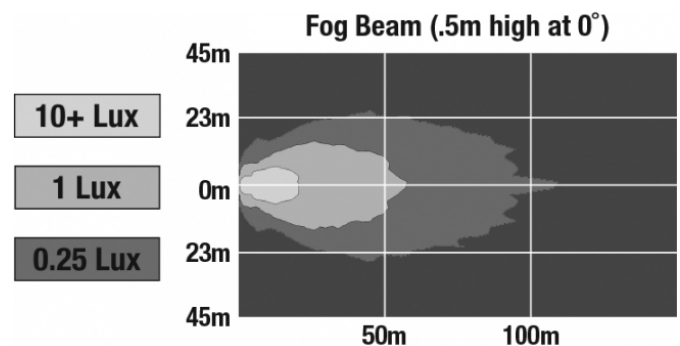

LED Fog Lights - Model 6045

PRODUCT INFORMATION

Description	12V SAE/ECE RHT LED Fog Light with Chrome Inner Bezel
Height	111.76 mm / 4.4 in
Width	111.76 mm / 4.4 in
Depth	59.18 mm / 2.33 in
Shape	Round
Outer Lens Material	Hard-Coated Polycarbonate
Outer Lens Color	Clear
Housing Material	Die-Cast Aluminum
Housing Color	Black
Bezel Color	Chrome
Retrofits	PAR36
Minimum Operating Temperature	-40 °C / -40 °F
Maximum Operating Temperature	65 °C / 149 °F
Connector or Wiring	Packard (#12124817)
Product Weight	1.00 lbs / 0.45 kgs
Shipping Weight	1.06 lbs / 0.48 kgs

Buy America Standards	ECE Reg 19
Eco Friendly	IEC IP67
SAE J583	

PHOTOMETRIC SPECIFICATIONS

Raw Lumen Output	750
Effective Lumen Output	500
Nominal LED Color Temperature	5000 K
Beam Pattern(s)	Forward Lighting - Fog