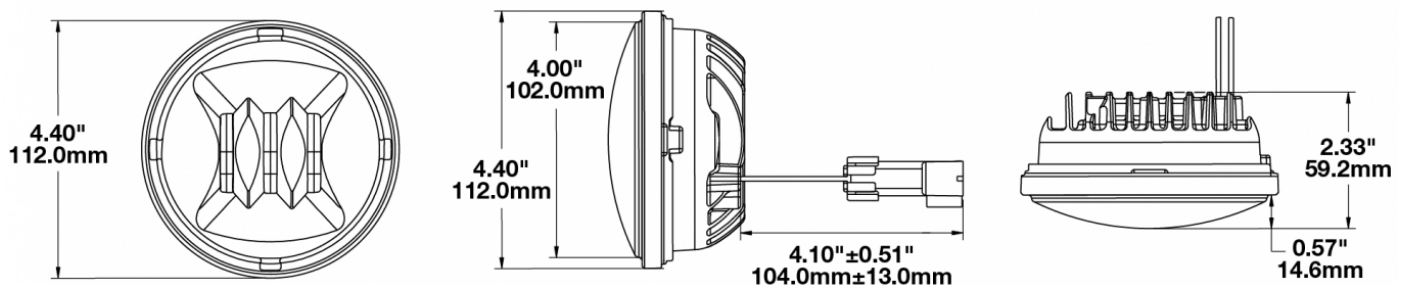

PRODUCT DIMENSIONS

Print date: 2025-03-20

© 2025 J.W. Speaker Corporation • Germantown, WI U.S.A.
www.jwspeaker.com • speaker@jwspeaker.com • 262.251.6660

J.W. SPEAKER
Engineered. Lighting. Solutions.