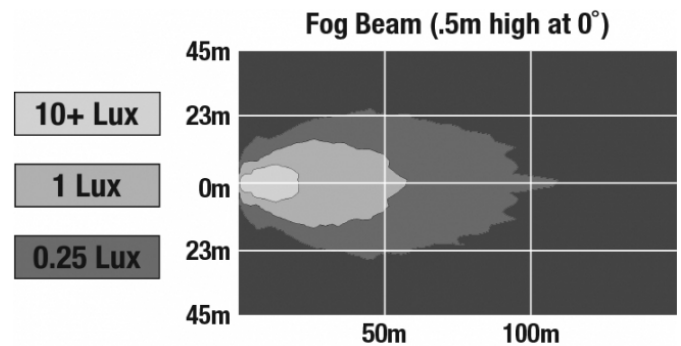

LED Fog Lights - Model 6045

PRODUCT INFORMATION

Description	12V SAE/ECE RHT LED Fog Light with Chrome Inner Bezel
Height	111.76 mm / 4.4 in
Width	111.76 mm / 4.4 in
Depth	59.18 mm / 2.33 in
Shape	Round
Outer Lens Material	Hard-Coated Polycarbonate
Outer Lens Color	Clear
Housing Material	Die-Cast Aluminum
Housing Color	Black
Bezel Color	Chrome
Retrofits	PAR36
Minimum Operating Temperature	-40 °C / -40 °F
Maximum Operating Temperature	65 °C / 149 °F
Connector or Wiring	Packard (#12124817)
Product Weight	1.00 lbs / 0.45 kgs
Shipping Weight	1.06 lbs / 0.48 kgs

Buy America Standards
Eco Friendly
SAE J583

ECE Reg 19
IEC IP67

PHOTOMETRIC SPECIFICATIONS

Raw Lumen Output	750
Effective Lumen Output	500
Nominal LED Color Temperature	5000 K
Beam Pattern(s)	Forward Lighting - Fog