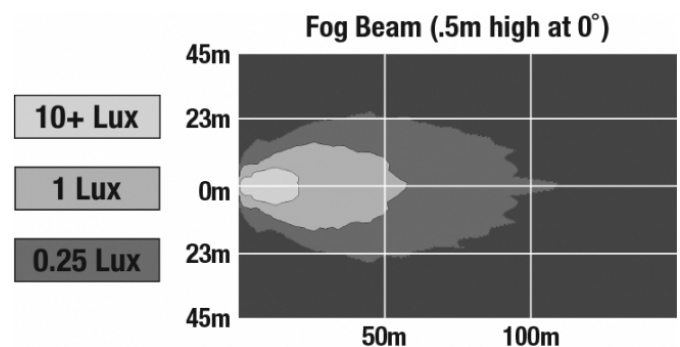

LED Fog Lights - Model 6045

PRODUCT INFORMATION

Description	12V SAE/ECE RHT LED Fog Light with Chrome Inner Bezel
Height	111.76 mm / 4.4 in
Width	111.76 mm / 4.4 in
Depth	59.18 mm / 2.33 in
Shape	Round
Outer Lens Material	Hard-Coated Polycarbonate
Outer Lens Color	Clear
Housing Material	Die-Cast Aluminum
Housing Color	Black
Bezel Color	Chrome
Retrofits	PAR36
Minimum Operating Temperature	-40 °C / -40 °F
Maximum Operating Temperature	65 °C / 149 °F
Connector or Wiring	Packard (#12124817)
Product Weight	1.00 lbs / 0.45 kgs
Shipping Weight	1.50 lbs / 0.68 kgs

REGULATORY STANDARDS COMPLIANCE

Buy America Standards
Eco Friendly
SAE J583

ECE Reg 19
IEC IP67

PHOTOMETRIC SPECIFICATIONS

Raw Lumen Output	750
Effective Lumen Output	500
Nominal LED Color Temperature	5000 K
Beam Pattern(s)	Forward Lighting - Fog