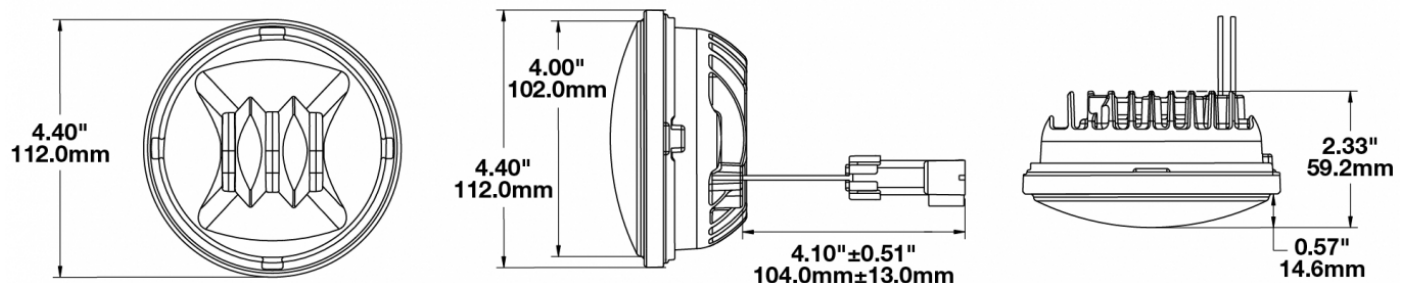

## PRODUCT INFORMATION

<b>Description</b>	12V SAE/ECE RHT LED Fog Light with Chrome Inner Bezel
<b>Height</b>	111.76 mm / 4.4 in
<b>Width</b>	111.76 mm / 4.4 in
<b>Depth</b>	59.18 mm / 2.33 in
<b>Shape</b>	Round
<b>Outer Lens Material</b>	Hard-Coated Polycarbonate
<b>Outer Lens Color</b>	Clear
<b>Housing Material</b>	Die-Cast Aluminum
<b>Housing Color</b>	Black
<b>Bezel Color</b>	Chrome
<b>Retrofits</b>	PAR36
<b>Minimum Operating Temperature</b>	-40 °C / -40 °F
<b>Maximum Operating Temperature</b>	65 °C / 149 °F
<b>Connector or Wiring</b>	Packard (#12124817)
<b>Product Weight</b>	1.00 lbs / 0.45 kgs
<b>Shipping Weight</b>	1.50 lbs / 0.68 kgs