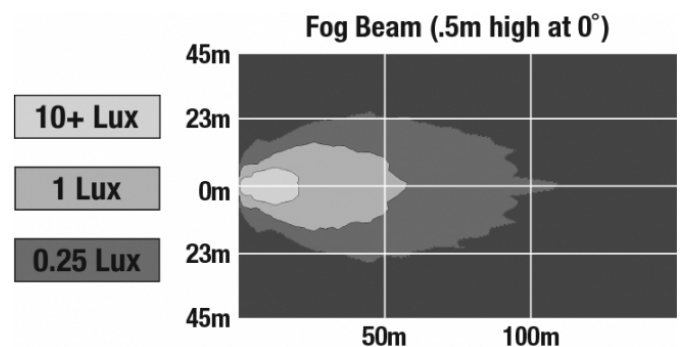

Print date: 2017-09-26

© 2017 J.W. Speaker Corporation • Germantown, WI U.S.A.
www.jwspeaker.com • speaker@jwspeaker.com • 262.251.6660