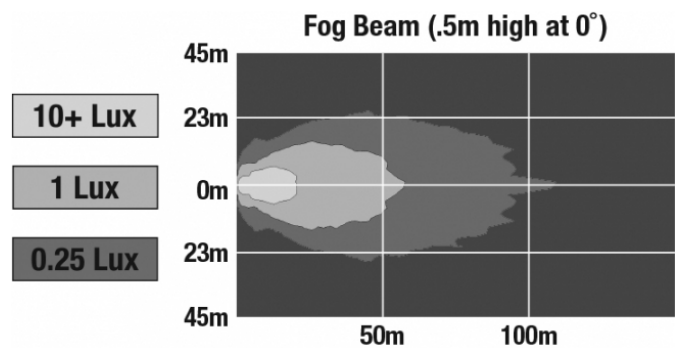

LED Fog Lights - Model 6045

PRODUCT INFORMATION

Description	12V SAE/ECE RHT LED Fog Light with Chrome Inner Bezel
Height	111.76 mm / 4.4 in
Width	111.76 mm / 4.4 in
Depth	59.18 mm / 2.33 in
Shape	Round
Outer Lens Material	Hard-Coated Polycarbonate
Outer Lens Color	Clear
Housing Material	Die-Cast Aluminum
Housing Color	Black
Bezel Color	Chrome
Retrofits	PAR36
Minimum Operating Temperature	-40 °C / -40 °F
Maximum Operating Temperature	65 °C / 149 °F
Connector or Wiring	Packard (#12124817)
Product Weight	1.00 lbs / 0.45 kgs
Shipping Weight	1.06 lbs / 0.48 kgs

Buy America Standards
Eco Friendly
SAE J583

ECE Reg 19
IEC IP67

PHOTOMETRIC SPECIFICATIONS

Raw Lumen Output	750
Effective Lumen Output	500
Nominal LED Color Temperature	5000 K
Beam Pattern(s)	Forward Lighting - Fog