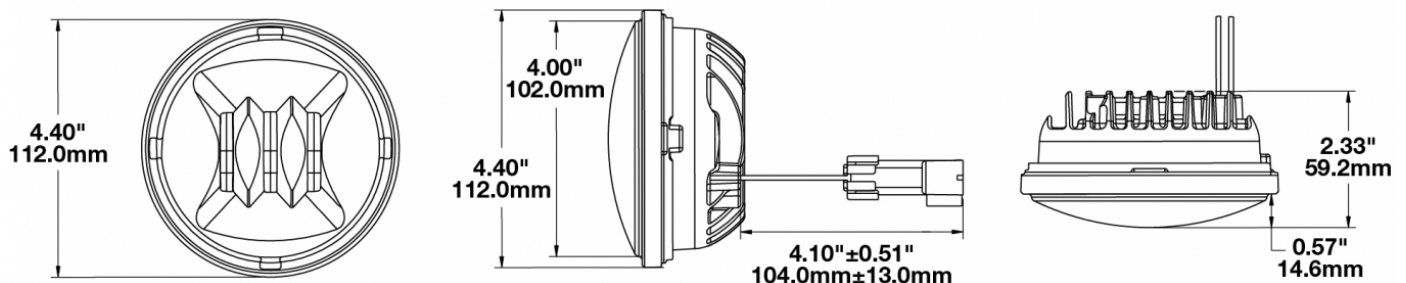

PRODUCT DIMENSIONS

Print date: 2020-08-13

© 2020 J.W. Speaker Corporation • Germantown, WI U.S.A.
www.jwspeaker.com • speaker@jwspeaker.com • 262.251.6660

J.W. SPEAKER
Engineered. Lighting. Solutions.