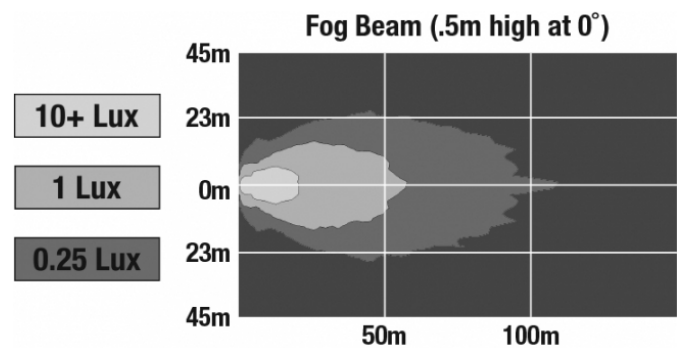

LED Fog Lights - Model 6045

PRODUCT INFORMATION

Description	12V SAE/ECE RHT LED Fog Light with Chrome Inner Bezel
Height	111.76 mm / 4.4 in
Width	111.76 mm / 4.4 in
Depth	59.18 mm / 2.33 in
Shape	Round
Outer Lens Material	Hard-Coated Polycarbonate
Outer Lens Color	Clear
Housing Material	Die-Cast Aluminum
Housing Color	Black
Bezel Color	Chrome
Retrofits	PAR36
Minimum Operating Temperature	-40 °C / -40 °F
Maximum Operating Temperature	65 °C / 149 °F
Connector or Wiring	Packard (#12124817)
Product Weight	1.00 lbs / 0.45 kgs
Shipping Weight	1.06 lbs / 0.48 kgs

Buy America Standards
Eco Friendly
SAE J583

ECE Reg 19
IEC IP67

PHOTOMETRIC SPECIFICATIONS

Raw Lumen Output	750
Effective Lumen Output	500
Nominal LED Color Temperature	5000 K
Beam Pattern(s)	Forward Lighting - Fog