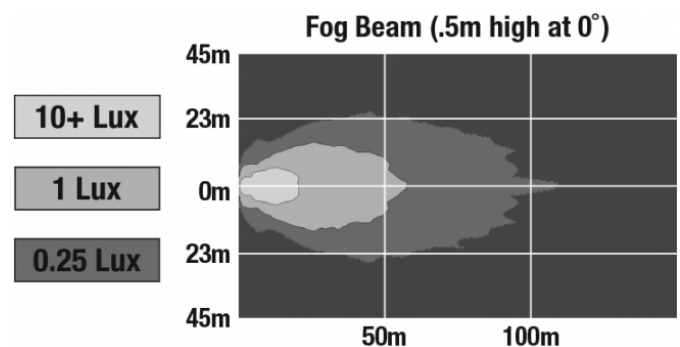

## PHOTOMETRIC SPECIFICATIONS

<b>Raw Lumen Output</b>	750
<b>Effective Lumen Output</b>	500
<b>Nominal LED Color Temperature</b>	5000 K
<b>Beam Pattern(s)</b>	Forward Lighting - Fog

Print date: 2018-02-25