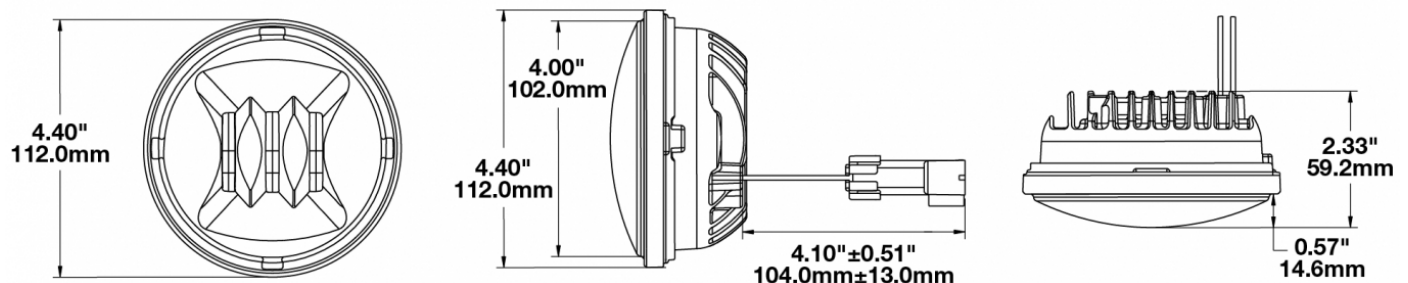

PRODUCT DIMENSIONS

Print date: 2018-02-25

© 2018 J.W. Speaker Corporation • Germantown, WI U.S.A.
www.jwspeaker.com • speaker@jwspeaker.com • 262.251.6660

J.W. SPEAKER
Engineered. Lighting. Solutions.