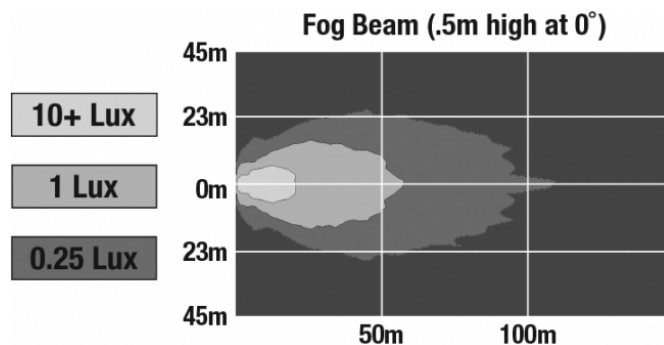

LED Fog Lights - Model 6045

PRODUCT INFORMATION

Description	12V SAE/ECE RHT LED Fog Light with Black Inner Bezel
Height	111.76 mm / 4.4 in
Width	111.76 mm / 4.4 in
Depth	59.18 mm / 2.33 in
Shape	Round
Outer Lens Material	Hard-Coated Polycarbonate
Outer Lens Color	Clear
Housing Material	Die-Cast Aluminum
Housing Color	Black
Bezel Color	Black
Retrofits	PAR36
Minimum Operating Temperature	-40 °C / -40 °F
Maximum Operating Temperature	65 °C / 149 °F
Connector or Wiring	Packard (#12059450-B)
Mating Connector	Packard #12124817
Product Weight	1.00 lbs / 0.45 kgs
Shipping Weight	1.50 lbs / 0.68 kgs

J.W. SPEAKER
Engineered. Lighting. Solutions.

LED Fog Lights - Model 6045

PHOTOMETRIC SPECIFICATIONS

Raw Lumen Output	750
Effective Lumen Output	500
Nominal LED Color Temperature	5000 K
Beam Pattern(s)	Forward Lighting - Fog