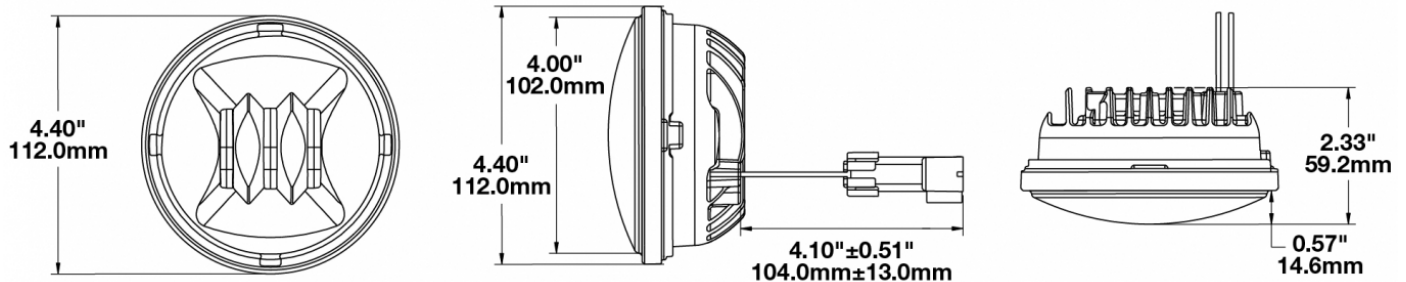

LED Fog Lights - Model 6045

PRODUCT DIMENSIONS

ELECTRICAL SPECIFICATIONS

Input Voltage	12V DC
Operating Voltage	9-18V DC
Transient Spike Protection	150V Peak @ 1 HZ-100 Pulses
Red Wire	Positive
Black Wire	Negative
Current Draw	.75A @ 12V DC