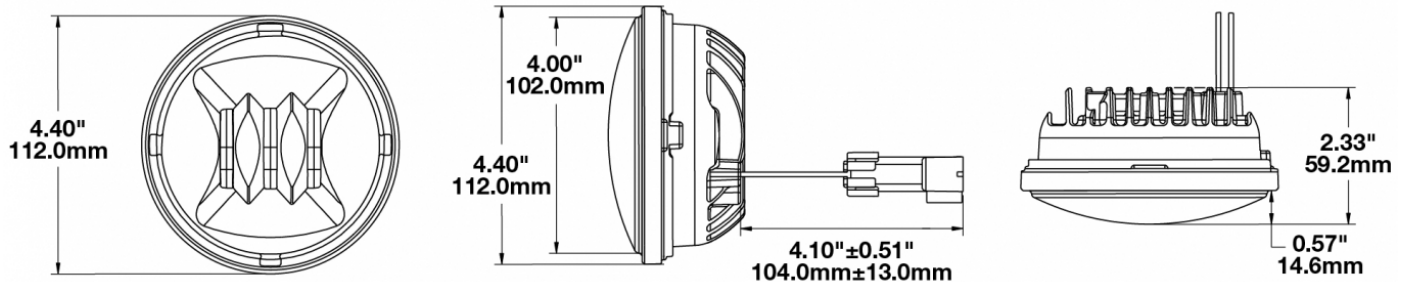

## PRODUCT INFORMATION

---

<b>Description</b>	12V SAE/ECE RHT LED Fog Light with Black Inner Bezel
<b>Height</b>	111.76 mm / 4.4 in
<b>Width</b>	111.76 mm / 4.4 in
<b>Depth</b>	59.18 mm / 2.33 in
<b>Shape</b>	Round
<b>Outer Lens Material</b>	Hard-Coated Polycarbonate
<b>Outer Lens Color</b>	Clear
<b>Housing Material</b>	Die-Cast Aluminum
<b>Housing Color</b>	Black
<b>Bezel Color</b>	Black
<b>Retrofits</b>	PAR36
<b>Minimum Operating Temperature</b>	-40 °C / -40 °F
<b>Maximum Operating Temperature</b>	65 °C / 149 °F
<b>Connector or Wiring</b>	Packard 12059450-B
<b>Mating Connector</b>	Packard #12124817
<b>Product Weight</b>	0.82 lbs / 0.37 kgs
<b>Shipping Weight</b>	1.50 lbs / 0.68 kgs

## PRODUCT DIMENSIONS