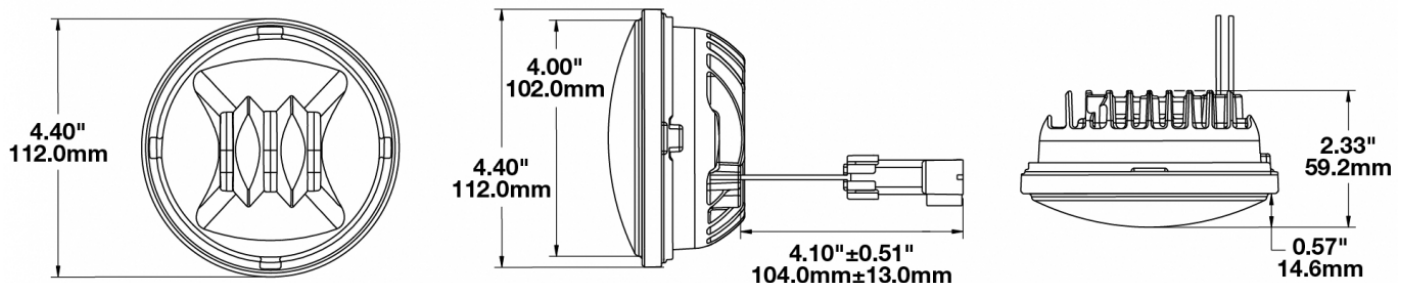

PRODUCT DIMENSIONS

Print date: 2024-04-22

© 2024 J.W. Speaker Corporation • Germantown, WI U.S.A.
www.jwspeaker.com • speaker@jwspeaker.com • 262.251.6660

J.W. SPEAKER
Engineered. Lighting. Solutions.