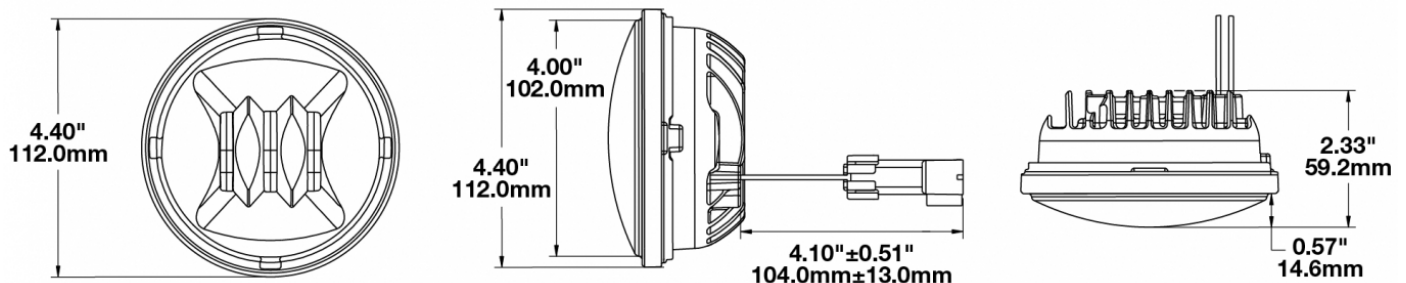

## PRODUCT INFORMATION

<b>Description</b>	12V SAE/ECE RHT LED Fog Light with Black Inner Bezel
<b>Height</b>	111.76 mm / 4.4 in
<b>Width</b>	111.76 mm / 4.4 in
<b>Depth</b>	59.18 mm / 2.33 in
<b>Shape</b>	Round
<b>Outer Lens Material</b>	Hard-Coated Polycarbonate
<b>Outer Lens Color</b>	Clear
<b>Housing Material</b>	Die-Cast Aluminum
<b>Housing Color</b>	Black
<b>Bezel Color</b>	Black
<b>Retrofits</b>	PAR36
<b>Minimum Operating Temperature</b>	-40 °C / -40 °F
<b>Maximum Operating Temperature</b>	65 °C / 149 °F
<b>Connector or Wiring</b>	Packard (#12059450-B)
<b>Mating Connector</b>	Packard #12124817
<b>Product Weight</b>	1.00 lbs / 0.45 kgs
<b>Shipping Weight</b>	1.50 lbs / 0.68 kgs