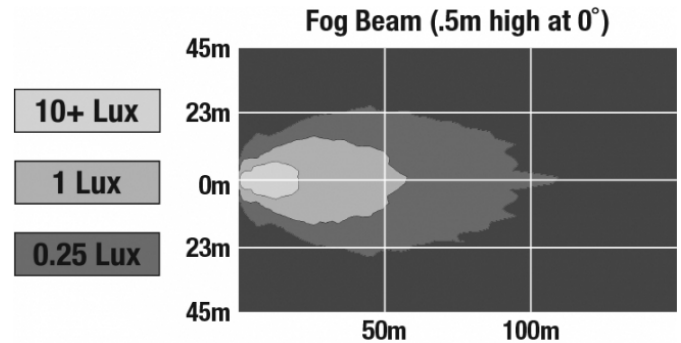

LED Fog Lights - Model 6045

PRODUCT INFORMATION

Description	12V SAE/ECE RHT LED Fog Light with Black Inner Bezel
Height	111.76 mm / 4.4 in
Width	111.76 mm / 4.4 in
Depth	59.18 mm / 2.33 in
Shape	Round
Outer Lens Material	Hard-Coated Polycarbonate
Outer Lens Color	Clear
Housing Material	Die-Cast Aluminum
Housing Color	Black
Bezel Color	Black
Retrofits	PAR36
Minimum Operating Temperature	-40 °C / -40 °F
Maximum Operating Temperature	65 °C / 149 °F
Connector or Wiring	Packard 12059450-B
Mating Connector	Packard #12124817
Product Weight	0.82 lbs / 0.37 kgs
Shipping Weight	1.50 lbs / 0.68 kgs

J.W. SPEAKER
Engineered. Lighting. Solutions.

LED Fog Lights - Model 6045

PHOTOMETRIC SPECIFICATIONS

Raw Lumen Output	750
Effective Lumen Output	500
Nominal LED Color Temperature	5000 K
Beam Pattern(s)	Forward Lighting - Fog