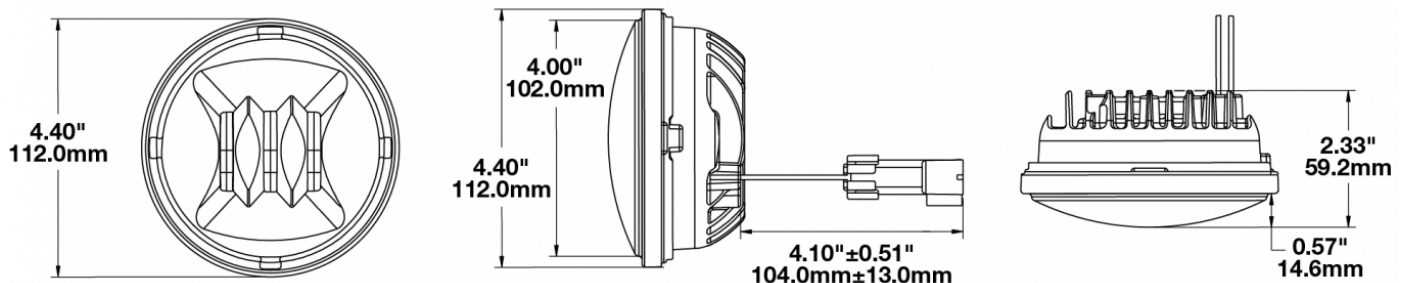

PRODUCT DIMENSIONS

Print date: 2026-04-21

© 2026 J.W. Speaker Corporation • Germantown, WI U.S.A.
www.jwspeaker.com • speaker@jwspeaker.com • 262.251.6660

J.W. SPEAKER
Engineered. Lighting. Solutions.