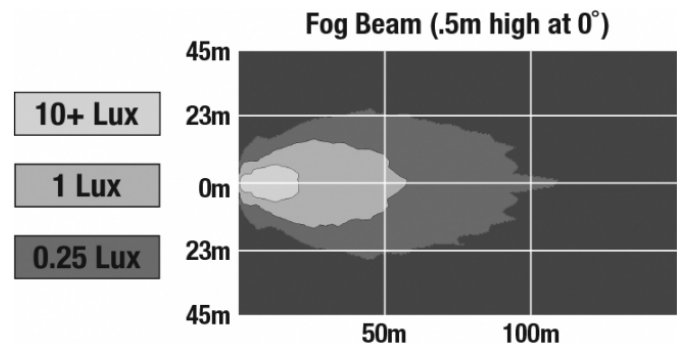

LED Fog Lights - Model 6045

PRODUCT INFORMATION

Description	12V SAE/ECE RHT LED Fog Light with Black Inner Bezel
Height	111.76 mm / 4.4 in
Width	111.76 mm / 4.4 in
Depth	59.18 mm / 2.33 in
Shape	Round
Outer Lens Material	Hard-Coated Polycarbonate
Outer Lens Color	Clear
Housing Material	Die-Cast Aluminum
Housing Color	Black
Bezel Color	Black
Retrofits	PAR36
Minimum Operating Temperature	-40 °C / -40 °F
Maximum Operating Temperature	65 °C / 149 °F
Connector or Wiring	Packard (#12059450-B)
Mating Connector	Packard #12124817
Product Weight	1.00 lbs / 0.45 kgs
Shipping Weight	1.50 lbs / 0.68 kgs

Buy America Standards
Eco Friendly
SAE J583

ECE Reg 19
IEC IP67

PHOTOMETRIC SPECIFICATIONS

Raw Lumen Output	750
Effective Lumen Output	500
Nominal LED Color Temperature	5000 K
Beam Pattern(s)	Forward Lighting - Fog