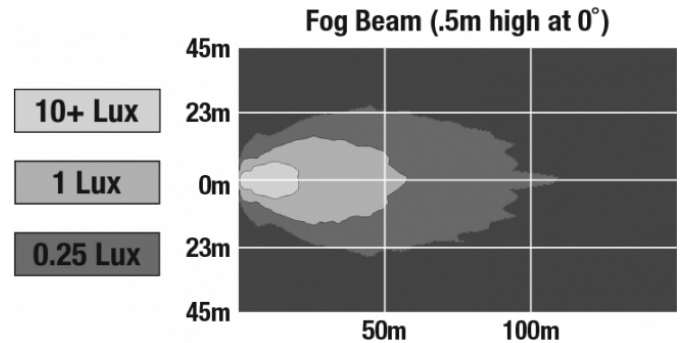

LED Fog Lights - Model 6045

PHOTOMETRIC SPECIFICATIONS

Raw Lumen Output	750
Effective Lumen Output	500
Nominal LED Color Temperature	5000 K
Beam Pattern(s)	Forward Lighting - Fog

APPLICATIONS

ACCESSORIES

Part Number

8200181

Mounting Assembly
Adapter Kit for Fog
Lights Model 6045

Print date: 2019-01-23

© 2019 J.W. Speaker Corporation • Germantown, WI U.S.A.
www.jwspeaker.com • speaker@jwspeaker.com • 262.251.6660