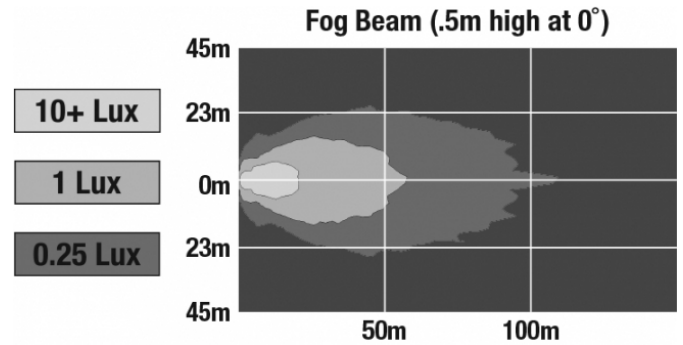

LED Fog Lights - Model 6045

PHOTOMETRIC SPECIFICATIONS

Raw Lumen Output	750
Effective Lumen Output	500
Nominal LED Color Temperature	5000 K
Beam Pattern(s)	Forward Lighting - Fog

APPLICATIONS

ACCESSORIES

Part Number
8200181

Mounting Assembly
Adapter Kit for Fog
Lights Model 6045

Print date: 2018-02-25

© 2018 J.W. Speaker Corporation • Germantown, WI U.S.A.
www.jwspeaker.com • speaker@jwspeaker.com • 262.251.6660