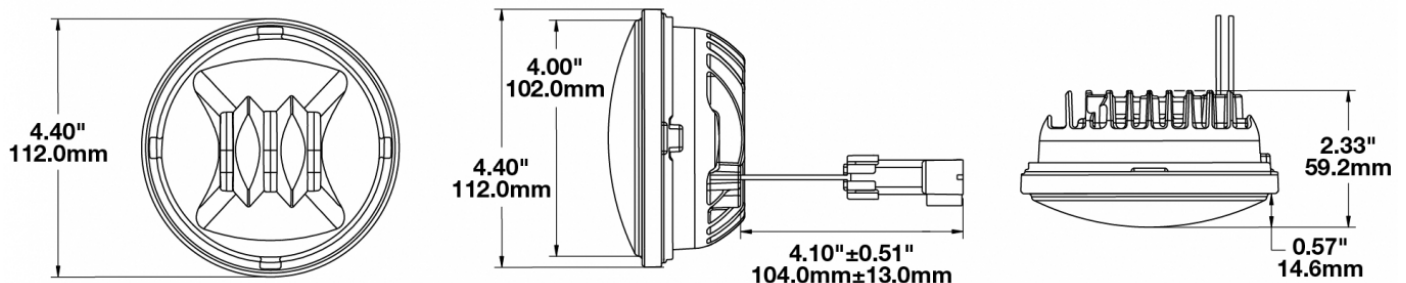

PRODUCT DIMENSIONS

Print date: 2024-07-27

© 2024 J.W. Speaker Corporation • Germantown, WI U.S.A.
www.jwspeaker.com • speaker@jwspeaker.com • 262.251.6660

J.W. SPEAKER
Engineered. Lighting. Solutions.