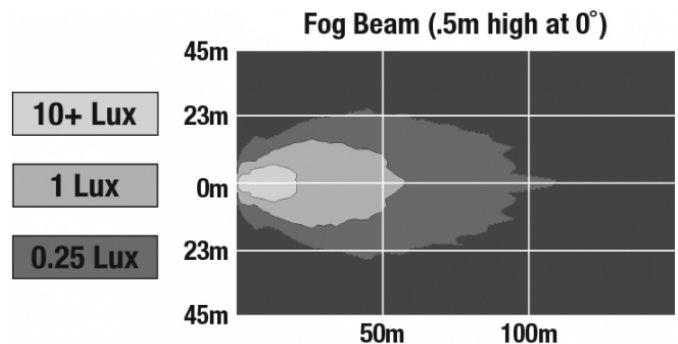

LED Fog Lights - Model 6045

PRODUCT INFORMATION

Description	12V SAE/ECE RHT LED Fog Light with Black Inner Bezel
Height	111.76 mm / 4.4 in
Width	111.76 mm / 4.4 in
Depth	59.18 mm / 2.33 in
Shape	Round
Outer Lens Material	Hard-Coated Polycarbonate
Outer Lens Color	Clear
Housing Material	Die-Cast Aluminum
Housing Color	Black
Bezel Color	Black
Retrofits	PAR36
Minimum Operating Temperature	-40 °C / -40 °F
Maximum Operating Temperature	65 °C / 149 °F
Connector or Wiring	Packard (#12059450-B)
Mating Connector	Packard #12124817
Product Weight	1.00 lbs / 0.45 kgs
Shipping Weight	1.50 lbs / 0.68 kgs

Buy America Standards
Eco Friendly
SAE J583

ECE Reg 19
IEC IP67

PHOTOMETRIC SPECIFICATIONS

Raw Lumen Output	750
Effective Lumen Output	500
Nominal LED Color Temperature	5000 K
Beam Pattern(s)	Forward Lighting - Fog