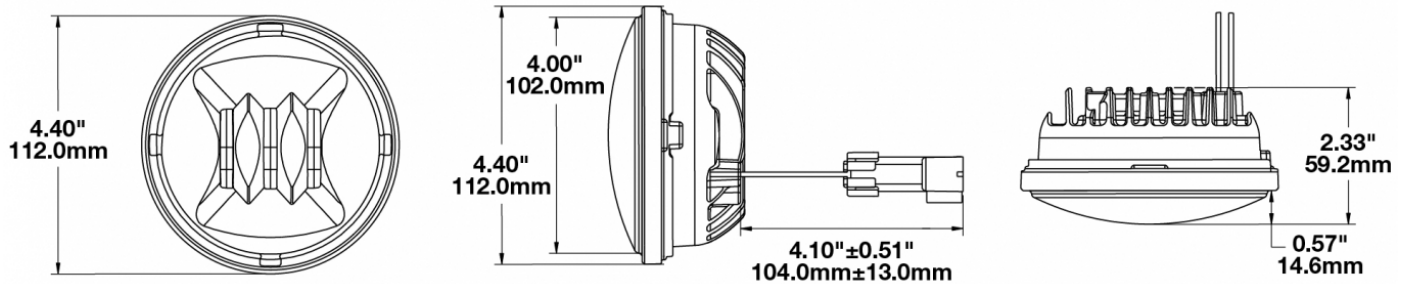

LED Fog Lights - Model 6045

PRODUCT INFORMATION

Description	12V SAE/ECE RHT LED Fog Light with Black Inner Bezel
Height	111.76 mm / 4.4 in
Width	111.76 mm / 4.4 in
Depth	59.18 mm / 2.33 in
Shape	Round
Outer Lens Material	Hard-Coated Polycarbonate
Outer Lens Color	Clear
Housing Material	Die-Cast Aluminum
Housing Color	Black
Bezel Color	Black
Retrofits	PAR36
Minimum Operating Temperature	-40 °C / -40 °F
Maximum Operating Temperature	65 °C / 149 °F
Connector or Wiring	Packard 12059450-B
Mating Connector	Packard #12124817
Product Weight	0.82 lbs / 0.37 kgs
Shipping Weight	1.50 lbs / 0.68 kgs

PRODUCT DIMENSIONS

ELECTRICAL SPECIFICATIONS

Input Voltage	12V DC
Operating Voltage	9-18V DC
Transient Spike Protection	150V Peak @ 1 HZ-100 Pulses
Red Wire	Positive
Black Wire	Negative
Current Draw	.75A @ 12V DC