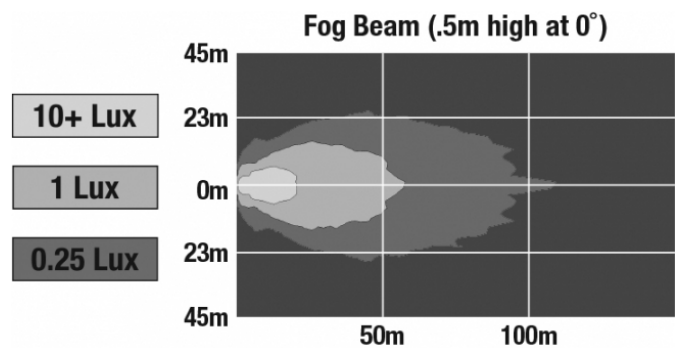

LED Fog Lights - Model 6045

PRODUCT INFORMATION

Description	12V SAE/ECE RHT LED Fog Light with Black Inner Bezel
Height	111.76 mm / 4.4 in
Width	111.76 mm / 4.4 in
Depth	59.18 mm / 2.33 in
Shape	Round
Outer Lens Material	Hard-Coated Polycarbonate
Outer Lens Color	Clear
Housing Material	Die-Cast Aluminum
Housing Color	Black
Bezel Color	Black
Retrofits	PAR36
Minimum Operating Temperature	-40 °C / -40 °F
Maximum Operating Temperature	65 °C / 149 °F
Connector or Wiring	Packard (#12059450-B)
Mating Connector	Packard #12124817
Product Weight	1.00 lbs / 0.45 kgs
Shipping Weight	1.50 lbs / 0.68 kgs

Buy America Standards	ECE Reg 19
Eco Friendly	IEC IP67
SAE J583	

PHOTOMETRIC SPECIFICATIONS

Raw Lumen Output	750
Effective Lumen Output	500
Nominal LED Color Temperature	5000 K
Beam Pattern(s)	Forward Lighting - Fog