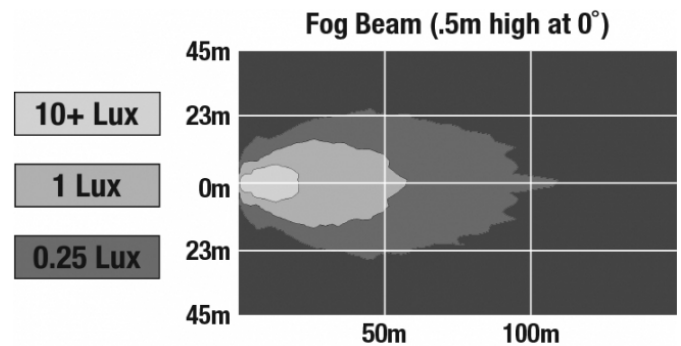

## PHOTOMETRIC SPECIFICATIONS

<b>Raw Lumen Output</b>	750
<b>Effective Lumen Output</b>	500
<b>Nominal LED Color Temperature</b>	5000 K
<b>Beam Pattern(s)</b>	Forward Lighting - Fog

Print date: 2026-04-21