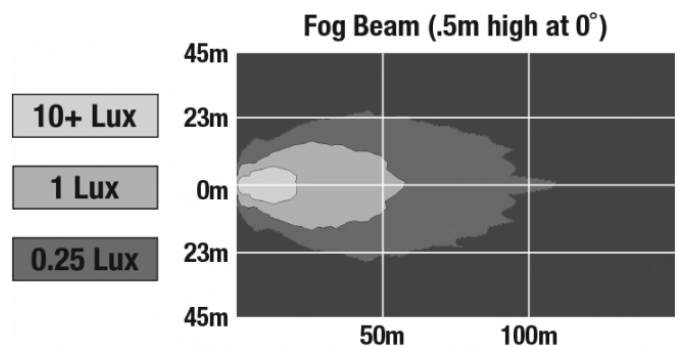

## PHOTOMETRIC SPECIFICATIONS

<b>Raw Lumen Output</b>	750
<b>Effective Lumen Output</b>	500
<b>Nominal LED Color Temperature</b>	5000 K
<b>Beam Pattern(s)</b>	Forward Lighting - Fog

**Print date: 2026-06-01**