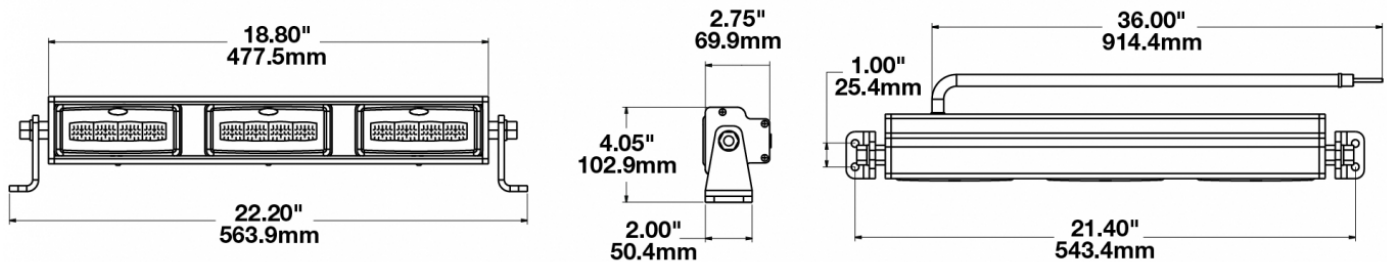

## PRODUCT INFORMATION

<b>Description</b>	12V SAE/ECE LED 19" Light Bar with Fog Beam Pattern
<b>Height</b>	102.87 mm / 4.05 in
<b>Width</b>	562.66 mm / 22.15 in
<b>Depth</b>	69.85 mm / 2.75 in
<b>Shape</b>	Rectangular
<b>Outer Lens Material</b>	Polycarbonate
<b>Outer Lens Color</b>	Clear
<b>Housing Material</b>	Die-Cast Aluminum
<b>Housing Color</b>	Black
<b>Mounting Type</b>	Universal Mount
<b>Minimum Operating Temperature</b>	-40 °C / -40 °F
<b>Maximum Operating Temperature</b>	65 °C / 149 °F
<b>Connector or Wiring</b>	36" Bare Leads
<b>Product Weight</b>	7.55 lbs / 3.42 kgs
<b>Shipping Weight</b>	7.55 lbs / 3.42 kgs
<b>Additional Information</b>	User is also cautioned that the mounting and use of front fog lamps are specified by various regulatory agencies.

## PRODUCT DIMENSIONS