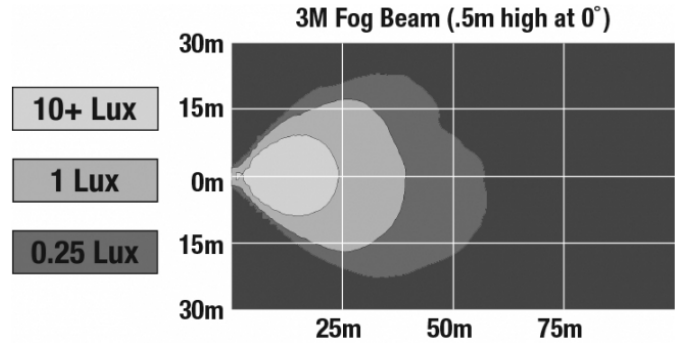

LED Light Bars - Model 9049-3M

PRODUCT INFORMATION

Description	12V SAE/ECE LED 19" Light Bar with Fog Beam Pattern
Height	102.87 mm / 4.05 in
Width	562.66 mm / 22.15 in
Depth	69.85 mm / 2.75 in
Shape	Rectangular
Outer Lens Material	Polycarbonate
Outer Lens Color	Clear
Housing Material	Die-Cast Aluminum
Housing Color	Black
Mounting Type	Universal Mount
Minimum Operating Temperature	-40 °C / -40 °F
Maximum Operating Temperature	65 °C / 149 °F
Connector or Wiring	36" Bare Leads
Product Weight	7.55 lbs / 3.42 kgs
Shipping Weight	7.55 lbs / 3.42 kgs
Additional Information	User is also cautioned that the mounting and use of front fog lamps are specified by various regulatory agencies.

PHOTOMETRIC SPECIFICATIONS

Raw Lumen Output 2,400
Effective Lumen Output 1,500
Nominal LED Color Temperature 5000 K
Beam Pattern(s) Forward Lighting - Fog

APPLICATIONS

PRODUCT WARNINGS

For California residents: