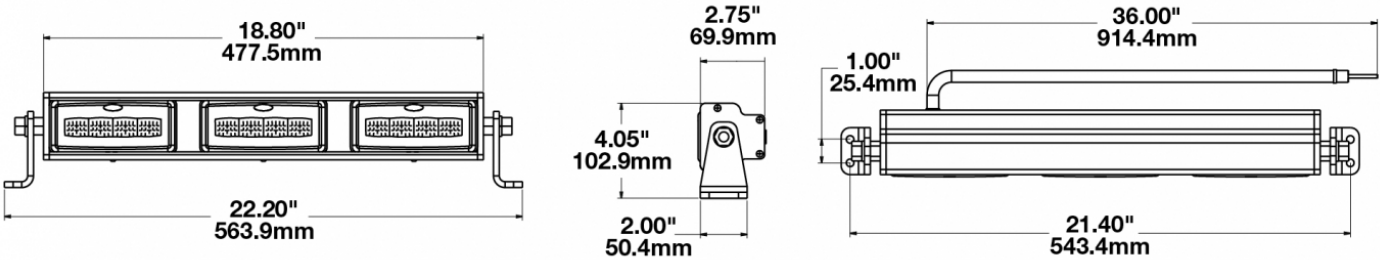

## PRODUCT INFORMATION

<b>Description</b>	12V SAE/ECE LED 19" Light Bar with Fog Beam Pattern
<b>Height</b>	102.87 mm / 4.05 in
<b>Width</b>	562.66 mm / 22.15 in
<b>Depth</b>	69.85 mm / 2.75 in
<b>Shape</b>	Rectangular
<b>Outer Lens Material</b>	Polycarbonate
<b>Outer Lens Color</b>	Clear
<b>Housing Material</b>	Die-Cast Aluminum
<b>Housing Color</b>	Black
<b>Mounting Type</b>	Universal Mount
<b>Minimum Operating Temperature</b>	-40 °C / -40 °F
<b>Maximum Operating Temperature</b>	65 °C / 149 °F
<b>Connector or Wiring</b>	36" Bare Leads
<b>Product Weight</b>	7.55 lbs / 3.42 kgs
<b>Shipping Weight</b>	7.55 lbs / 3.42 kgs
<b>Additional Information</b>	User is also cautioned that the mounting and use of front fog lamps are specified by various regulatory agencies.

## PRODUCT DIMENSIONS