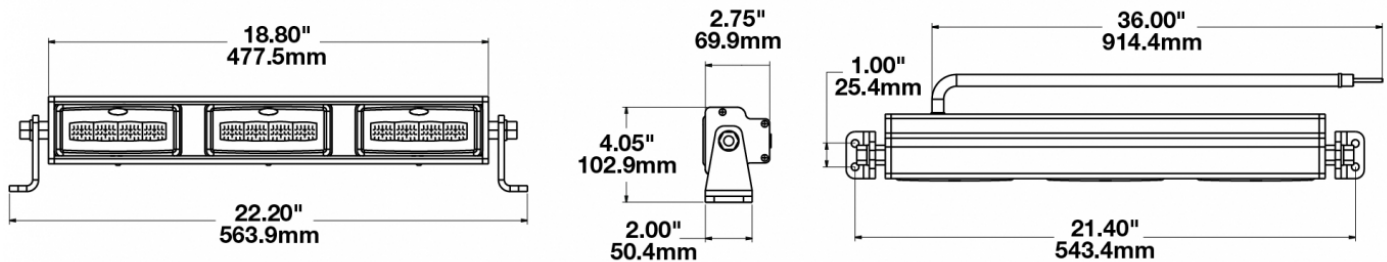

LED Light Bars - Model 9049-3M

PRODUCT INFORMATION

Description	12V SAE/ECE LED 19" Light Bar with Fog Beam Pattern
Height	102.87 mm / 4.05 in
Width	562.66 mm / 22.15 in
Depth	69.85 mm / 2.75 in
Shape	Rectangular
Outer Lens Material	Polycarbonate
Outer Lens Color	Clear
Housing Material	Die-Cast Aluminum
Housing Color	Black
Mounting Type	Universal Mount
Minimum Operating Temperature	-40 °C / -40 °F
Maximum Operating Temperature	65 °C / 149 °F
Connector or Wiring	36" Bare Leads
Product Weight	7.55 lbs / 3.42 kgs
Shipping Weight	7.55 lbs / 3.42 kgs
Additional Information	User is also cautioned that the mounting and use of front fog lamps are specified by various regulatory agencies.

PRODUCT DIMENSIONS

ELECTRICAL SPECIFICATIONS

Input Voltage	12V DC
Operating Voltage	9-18V DC
Red Wire	Positive
Black Wire	Negative
Current Draw	3.60A @ 12V DC

REGULATORY STANDARDS COMPLIANCE

Buy America Standards	ECE Reg 19
Eco Friendly	IEC IP69K
SAE J1113-21	SAE J583

PHOTOMETRIC SPECIFICATIONS

Raw Lumen Output 2,400
Effective Lumen Output 1,500
Nominal LED Color Temperature 5000 K
Beam Pattern(s) Forward Lighting - Fog

APPLICATIONS

PRODUCT WARNINGS

For California residents: