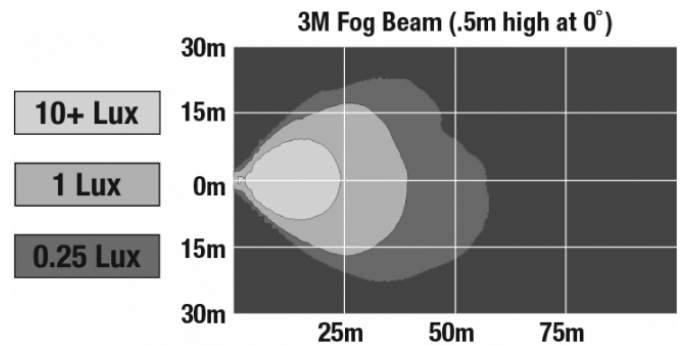

## PRODUCT INFORMATION

<b>Description</b>	12V SAE/ECE LED 19" Light Bar with Fog Beam Pattern
<b>Height</b>	102.87 mm / 4.05 in
<b>Width</b>	562.66 mm / 22.15 in
<b>Depth</b>	69.85 mm / 2.75 in
<b>Shape</b>	Rectangular
<b>Outer Lens Material</b>	Polycarbonate
<b>Outer Lens Color</b>	Clear
<b>Housing Material</b>	Die-Cast Aluminum
<b>Housing Color</b>	Black
<b>Mounting Type</b>	Universal Mount
<b>Minimum Operating Temperature</b>	-40 °C / -40 °F
<b>Maximum Operating Temperature</b>	65 °C / 149 °F
<b>Connector or Wiring</b>	36" Bare Leads
<b>Product Weight</b>	7.55 lbs / 3.42 kgs
<b>Shipping Weight</b>	7.55 lbs / 3.42 kgs
<b>Additional Information</b>	User is also cautioned that the mounting and use of front fog lamps are specified by various regulatory agencies.

## PRODUCT DIMENSIONS

## PHOTOMETRIC SPECIFICATIONS

<b>Raw Lumen Output</b>	2,400
<b>Effective Lumen Output</b>	1,500
<b>Nominal LED Color Temperature</b>	5000 K
<b>Beam Pattern(s)</b>	Forward Lighting - Fog