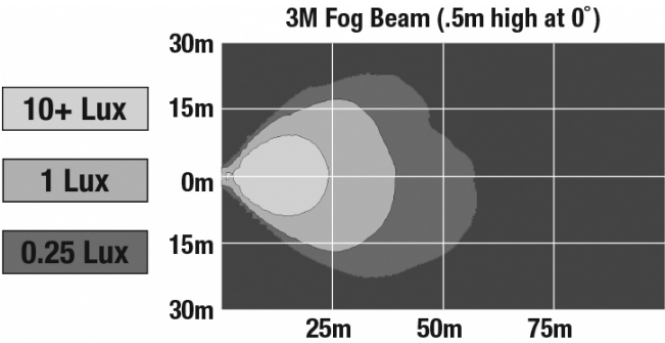

## PRODUCT DIMENSIONS

## PHOTOMETRIC SPECIFICATIONS

**Raw Lumen Output** 2,400  
**Effective Lumen Output** 1,500  
**Nominal LED Color Temperature** 5000 K  
**Beam Pattern(s)** Forward Lighting - Fog