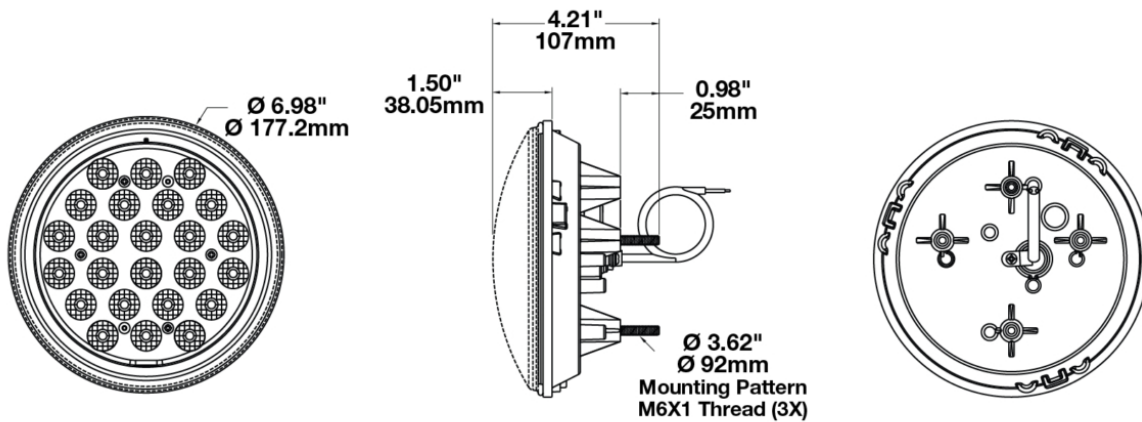

LED Emergency & Warning Light - Model 8750

PRODUCT INFORMATION

Description	24V LED Amber Arrow Warning Light - Model 8750
Height	177.20 mm / 6.98 in
Width	177.20 mm / 6.98 in
Depth	108.60 mm / 4.28 in
Shape	Round
Outer Lens Material	Polycarbonate
Outer Lens Color	Amber
Housing Material	Glass Fill Polycarbonate
Housing Color	Black
Mounting Hardware Description	(x3) M6-1 x 26.5
Mounting Type	Panel
Minimum Operating Temperature	-45 °C / -49 °F
Maximum Operating Temperature	85 °C / 185 °F
Connector or Wiring	118mm Instrument Cable with Flying Leads
Shipping Weight	1.50 lbs / 0.68 kgs
Additional Information	CE Ready IP67, IP69k

PRODUCT DIMENSIONS

ELECTRICAL SPECIFICATIONS

Input Voltage	24 V
Red Wire	Power
Black Wire	Ground
Current Draw	0.80A @ 24V

REGULATORY STANDARDS COMPLIANCE

Buy America Standards

Eco Friendly

Print date: 2018-04-20

© 2018 J.W. Speaker Corporation • Germantown, WI U.S.A.
www.jwspeaker.com • speaker@jwspeaker.com • 262.251.6660

LED Emergency & Warning Light - Model 8750

PHOTOMETRIC SPECIFICATIONS

Raw Lumen Output	900
Effective Lumen Output	450
Candela Output	3000
Beam Pattern(s)	Warning - Flashing Warning