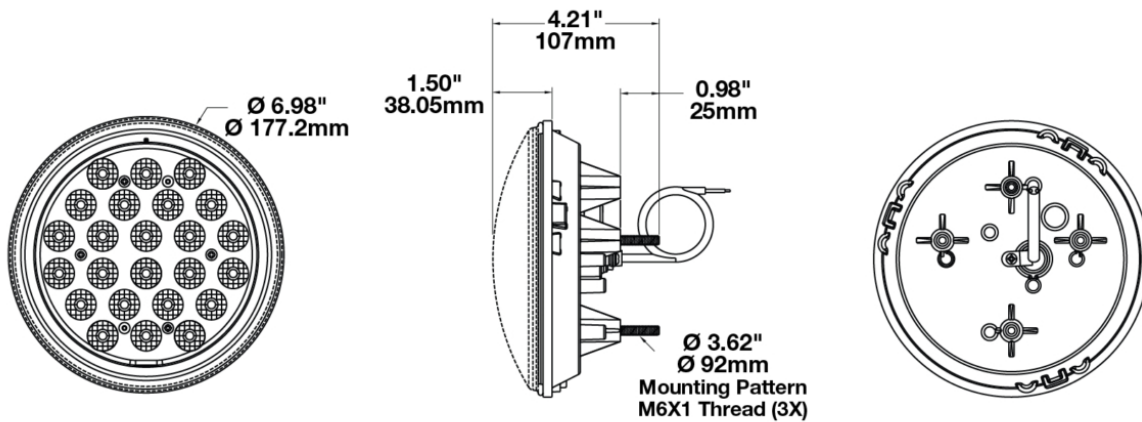

LED Emergency & Warning Light - Model 8750

PRODUCT INFORMATION

Description	24V LED Amber Arrow Warning Light - Model 8750
Height	177.20 mm / 6.98 in
Width	177.20 mm / 6.98 in
Depth	108.60 mm / 4.28 in
Shape	Round
Outer Lens Material	Polycarbonate
Outer Lens Color	Amber
Housing Material	Glass Fill Polycarbonate
Housing Color	Black
Mounting Hardware Description	(x3) M6-1 x 26.5
Mounting Type	Panel
Minimum Operating Temperature	-45 °C / -49 °F
Maximum Operating Temperature	85 °C / 185 °F
Connector or Wiring	118mm Instrument Cable with Flying Leads
Product Weight	1.23 lbs / 0.56 kgs
Shipping Weight	1.50 lbs / 0.68 kgs
Additional Information	CE Ready IP67, IP69k

PRODUCT DIMENSIONS

ELECTRICAL SPECIFICATIONS

Input Voltage	24 V
Red Wire	Power
Black Wire	Ground
Current Draw	0.80A @ 24V

REGULATORY STANDARDS COMPLIANCE

Buy America Standards

Eco Friendly

Print date: 2026-06-21

© 2026 J.W. Speaker Corporation • Germantown, WI U.S.A.
www.jwspeaker.com • speaker@jwspeaker.com • 262.251.6660

LED Emergency & Warning Light - Model 8750

PHOTOMETRIC SPECIFICATIONS

Raw Lumen Output	900
Effective Lumen Output	450
Candela Output	3000
Beam Pattern(s)	Warning - Flashing Warning