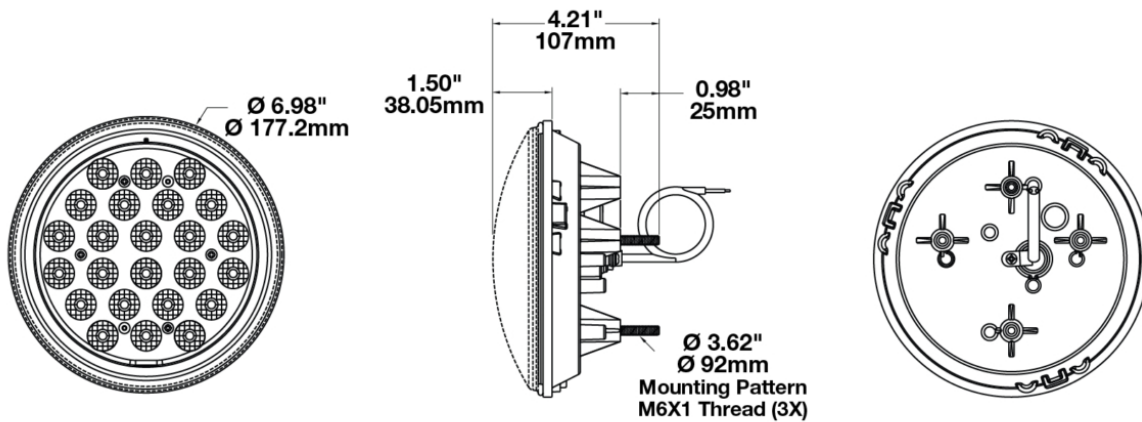

LED Emergency & Warning Light - Model 8750

PRODUCT DIMENSIONS

ELECTRICAL SPECIFICATIONS

Input Voltage	24 V
Red Wire	Power
Black Wire	Ground
Current Draw	0.80A @ 24V

REGULATORY STANDARDS COMPLIANCE

Buy America Standards

Eco Friendly

Print date: 2018-04-20

© 2018 J.W. Speaker Corporation • Germantown, WI U.S.A.
www.jwspeaker.com • speaker@jwspeaker.com • 262.251.6660