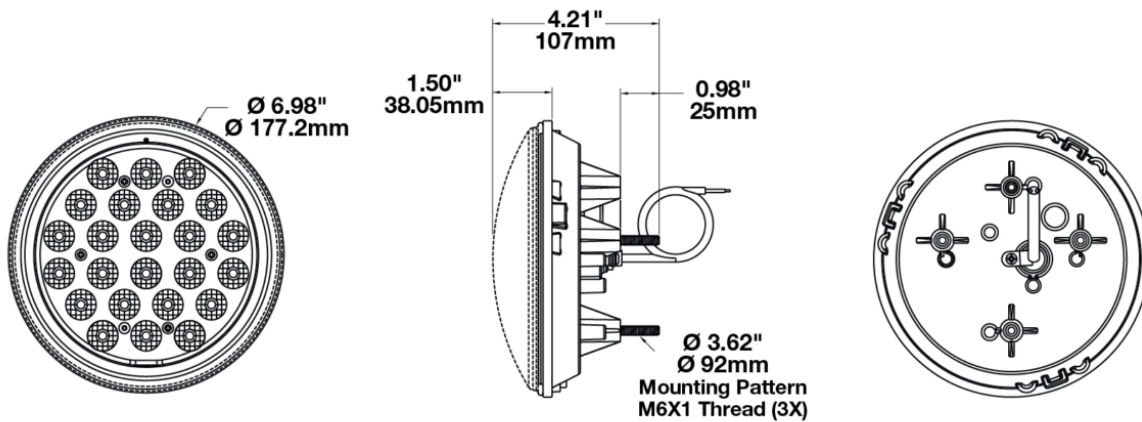

LED Emergency & Warning Light - Model 8750

PRODUCT INFORMATION

Description	24V LED Amber Arrow Warning Light - Model 8750
Height	177.20 mm / 6.98 in
Width	177.20 mm / 6.98 in
Depth	108.60 mm / 4.28 in
Shape	Round
Outer Lens Material	Polycarbonate
Outer Lens Color	Amber
Housing Material	Glass Fill Polycarbonate
Housing Color	Black
Mounting Hardware Description	(x3) M6-1 x 26.5
Mounting Type	Panel
Minimum Operating Temperature	-45 °C / -49 °F
Maximum Operating Temperature	85 °C / 185 °F
Connector or Wiring	118mm Instrument Cable with Flying Leads
Shipping Weight	1.50 lbs / 0.68 kgs
Additional Information	CE Ready IP67, IP69k

PRODUCT DIMENSIONS

ELECTRICAL SPECIFICATIONS

Input Voltage	24 V
Red Wire	Power
Black Wire	Ground
Current Draw	0.80A @ 24V

REGULATORY STANDARDS COMPLIANCE

Buy America Standards

Eco Friendly

Print date: 2018-08-14

© 2018 J.W. Speaker Corporation • Germantown, WI U.S.A.
 www.jwspeaker.com • speaker@jwspeaker.com • 262.251.6660

LED Emergency & Warning Light - Model 8750

PHOTOMETRIC SPECIFICATIONS

Raw Lumen Output	900
Effective Lumen Output	450
Candela Output	3000
Beam Pattern(s)	Warning - Flashing Warning