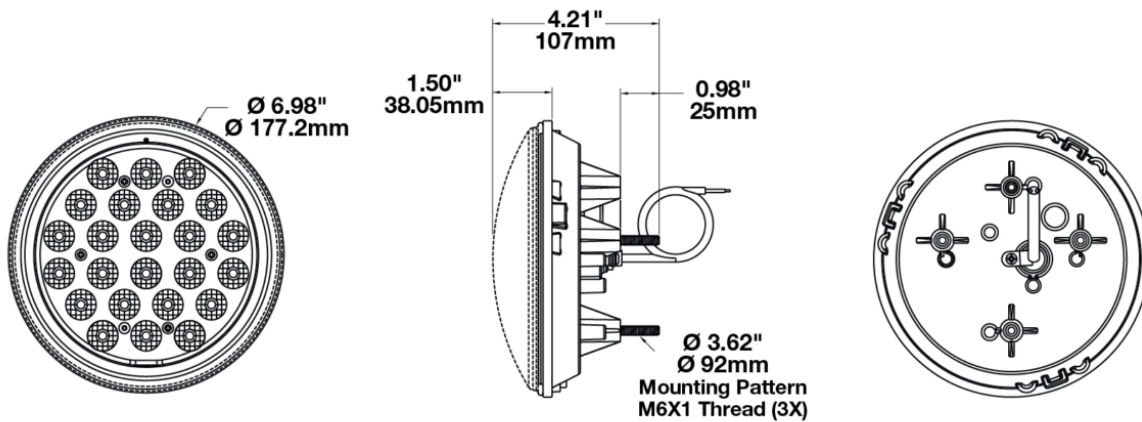

LED Emergency & Warning Light - Model 8750

PRODUCT INFORMATION

Description	24V LED Amber Arrow Warning Light - Model 8750
Height	177.20 mm / 6.98 in
Width	177.20 mm / 6.98 in
Depth	108.60 mm / 4.28 in
Shape	Round
Outer Lens Material	Polycarbonate
Outer Lens Color	Amber
Housing Material	Glass Fill Polycarbonate
Housing Color	Black
Mounting Hardware Description	(x3) M6-1 x 26.5
Mounting Type	Panel
Minimum Operating Temperature	-45 °C / -49 °F
Maximum Operating Temperature	85 °C / 185 °F
Connector or Wiring	118mm Instrument Cable with Flying Leads
Shipping Weight	1.50 lbs / 0.68 kgs
Additional Information	CE Ready IP67, IP69k

PRODUCT DIMENSIONS

ELECTRICAL SPECIFICATIONS

Input Voltage	24 V
Red Wire	Power
Black Wire	Ground
Current Draw	0.80A @ 24V

REGULATORY STANDARDS COMPLIANCE

Buy America Standards

Eco Friendly

Print date: 2017-12-13

PHOTOMETRIC SPECIFICATIONS

Raw Lumen Output	900
Effective Lumen Output	450
Candela Output	3000
Beam Pattern(s)	Warning - Flashing Warning

APPLICATIONS