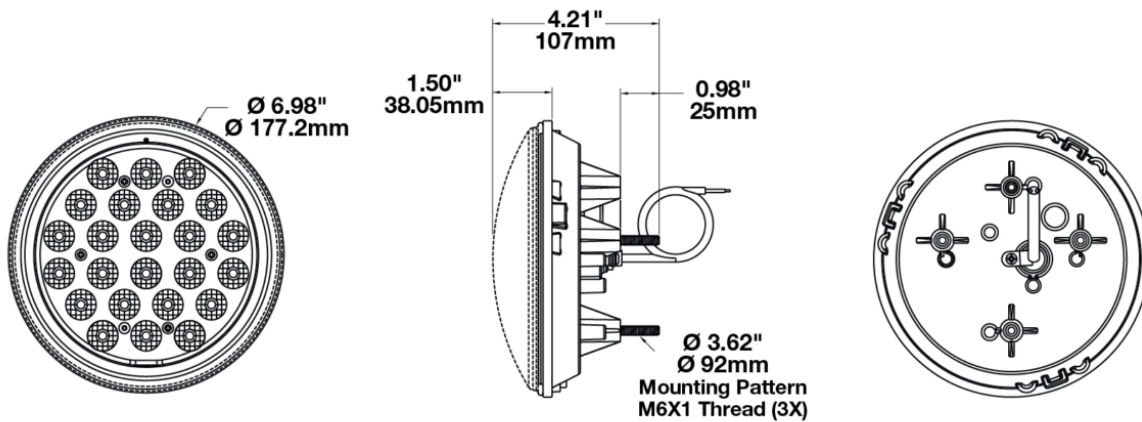

LED Emergency & Warning Light - Model 8750

PRODUCT INFORMATION

Description	24V LED Amber Arrow Warning Light - Model 8750
Height	177.20 mm / 6.98 in
Width	177.20 mm / 6.98 in
Depth	108.60 mm / 4.28 in
Shape	Round
Outer Lens Material	Polycarbonate
Outer Lens Color	Amber
Housing Material	Glass Fill Polycarbonate
Housing Color	Black
Mounting Hardware Description	(x3) M6-1 x 26.5
Mounting Type	Panel
Minimum Operating Temperature	-45 °C / -49 °F
Maximum Operating Temperature	85 °C / 185 °F
Connector or Wiring	118mm Instrument Cable with Flying Leads
Shipping Weight	1.50 lbs / 0.68 kgs
Additional Information	CE Ready IP67, IP69k

PRODUCT DIMENSIONS

ELECTRICAL SPECIFICATIONS

Input Voltage	24 V
Red Wire	Power
Black Wire	Ground
Current Draw	0.80A @ 24V

REGULATORY STANDARDS COMPLIANCE

Buy America Standards

Eco Friendly

Print date: 2018-06-23

PHOTOMETRIC SPECIFICATIONS

Raw Lumen Output	900
Effective Lumen Output	450
Candela Output	3000
Beam Pattern(s)	Warning - Flashing Warning

APPLICATIONS