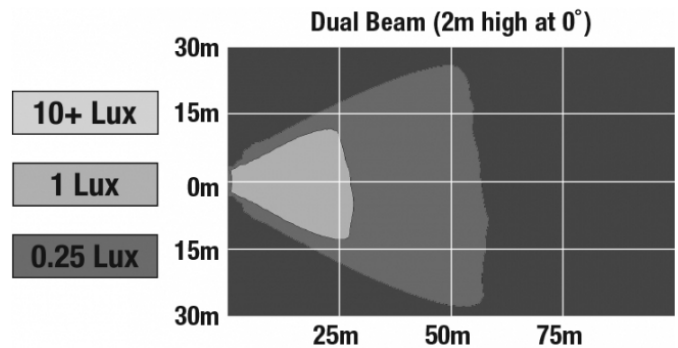

LED Dual Beam Work Light - Model 776 XD

PRODUCT INFORMATION

Description	12-24V LED Dual Beam Work Light
Height	180.34 mm / 7.1 in
Width	99.57 mm / 3.92 in
Depth	58.42 mm / 2.3 in
Shape	Oval
Outer Lens Material	Polycarbonate
Outer Lens Color	Clear
Housing Material	Polycarbonate
Housing Color	Black
Mounting Hardware Description	(x1) 5/16"-18 x 1.00" Mounting Bolt
Mounting Type	Universal Pedestal Mount
Minimum Operating Temperature	-40 °C / -40 °F
Maximum Operating Temperature	65 °C / 149 °F
Connector or Wiring	Integrated 3-Pin Deutsch Weather-Proof Socket (DT04-3P)
Mating Connector	3-Pin Deutsch Weather-Proof Plug (DT06-3S)
Shipping Weight	1.40 lbs / 0.64 kgs

Buy America Standards	CISPR 12
CISPR 22	ECE Reg 6
Eco Friendly	IEC IP67
UL Recognized	

PHOTOMETRIC SPECIFICATIONS

Raw Lumen Output	1,440
Effective Lumen Output	250 (top beam); 370 (bottom beam); 620 (dual beam)
Nominal LED Color Temperature	5000 K
Beam Pattern(s)	Forward Lighting - Dual Beam