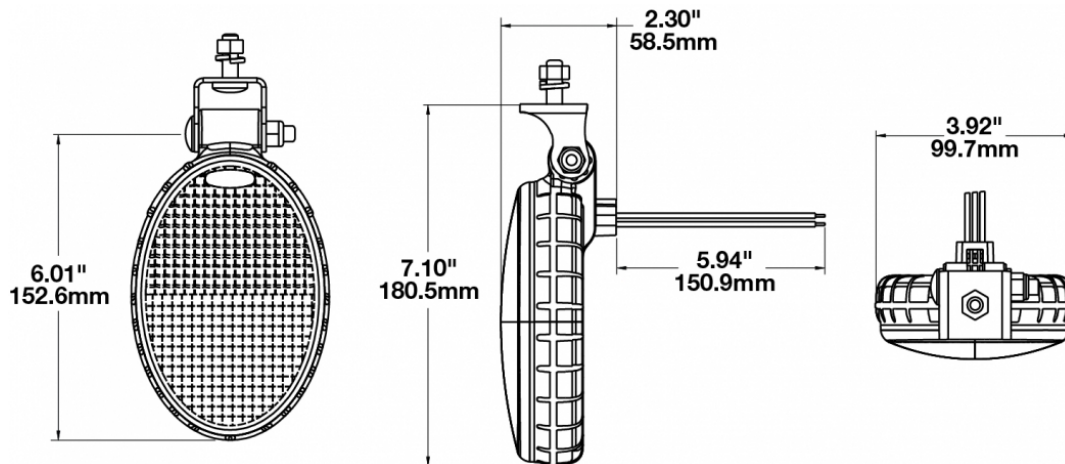

LED Dual Beam Work Light - Model 776 XD

PRODUCT INFORMATION

Description	12-24V LED Dual Beam Work Light
Height	180.34 mm / 7.1 in
Width	99.57 mm / 3.92 in
Depth	58.42 mm / 2.3 in
Shape	Oval
Outer Lens Material	Polycarbonate
Outer Lens Color	Clear
Housing Material	Polycarbonate
Housing Color	Black
Mounting Hardware Description	(x1) 5/16"-18 x 1.00" Mounting Bolt
Mounting Type	Universal Pedestal Mount
Minimum Operating Temperature	-40 °C / -40 °F
Maximum Operating Temperature	65 °C / 149 °F
Connector or Wiring	Integrated 3-Pin Deutsch Weather-Proof Socket (DT04-3P)
Mating Connector	3-Pin Deutsch Weather-Proof Plug (DT06-3S)
Shipping Weight	1.40 lbs / 0.64 kgs

PRODUCT DIMENSIONS

ELECTRICAL SPECIFICATIONS

Input Voltage	12-24V DC
Operating Voltage	9-32V DC
Transient Spike Protection	330V Peak @ 1 HZ-100 Pulses
White Wire	Low Beam
Red Wire	High Beam
Black Wire	Ground
Current Draw	1.50A @ 12V DC (Dual Beam) 0.73A @ 24V DC (Dual Beam) 0.77A @ 12V DC (Single Beam) 0.37A @ 24V DC (Single Beam)

Buy America Standards	CISPR 12
CISPR 22	ECE Reg 6
Eco Friendly	IEC IP67
UL Recognized	

PHOTOMETRIC SPECIFICATIONS

Raw Lumen Output	1,440
Effective Lumen Output	250 (top beam); 370 (bottom beam); 620 (dual beam)
Nominal LED Color Temperature	5000 K
Beam Pattern(s)	Forward Lighting - Dual Beam