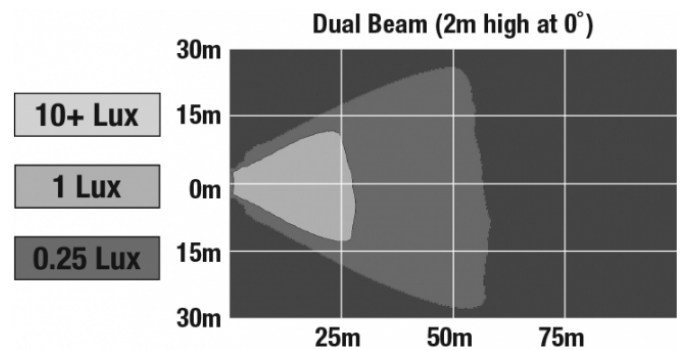

LED Dual Beam Work Light - Model 776 XD

PRODUCT INFORMATION

Description	12-24V LED Dual Beam Work Light
Height	180.34 mm / 7.1 in
Width	99.57 mm / 3.92 in
Depth	58.42 mm / 2.3 in
Shape	Oval
Outer Lens Material	Polycarbonate
Outer Lens Color	Clear
Housing Material	Polycarbonate
Housing Color	Black
Mounting Hardware Description	(x1) 5/16"-18 x 1.00" Mounting Bolt
Mounting Type	Universal Pedestal Mount
Minimum Operating Temperature	-40 °C / -40 °F
Maximum Operating Temperature	65 °C / 149 °F
Connector or Wiring	Integrated 3-Pin Deutsch Weather-Proof Socket (DT04-3P)
Mating Connector	3-Pin Deutsch Weather-Proof Plug (DT06-3S)

ELECTRICAL SPECIFICATIONS

Input Voltage	12-24V DC
Operating Voltage	9-32V DC
Transient Spike Protection	330V Peak @ 1 HZ-100 Pulses
White Wire	Low Beam
Red Wire	High Beam
Black Wire	Ground
Current Draw	1.50A @ 12V DC (Dual Beam) 0.73A @ 24V DC (Dual Beam) 0.77A @ 12V DC (Single Beam) 0.37A @ 24V DC (Single Beam)

REGULATORY STANDARDS COMPLIANCE

Buy America Standards	CISPR 12
CISPR 22	ECE Reg 6
Eco Friendly	IEC IP67
UL Recognized	

PHOTOMETRIC SPECIFICATIONS

Raw Lumen Output	1,440
Effective Lumen Output	250 (top beam); 370 (bottom beam); 620 (dual beam)
Nominal LED Color Temperature	5000 K
Beam Pattern(s)	Forward Lighting - Dual Beam