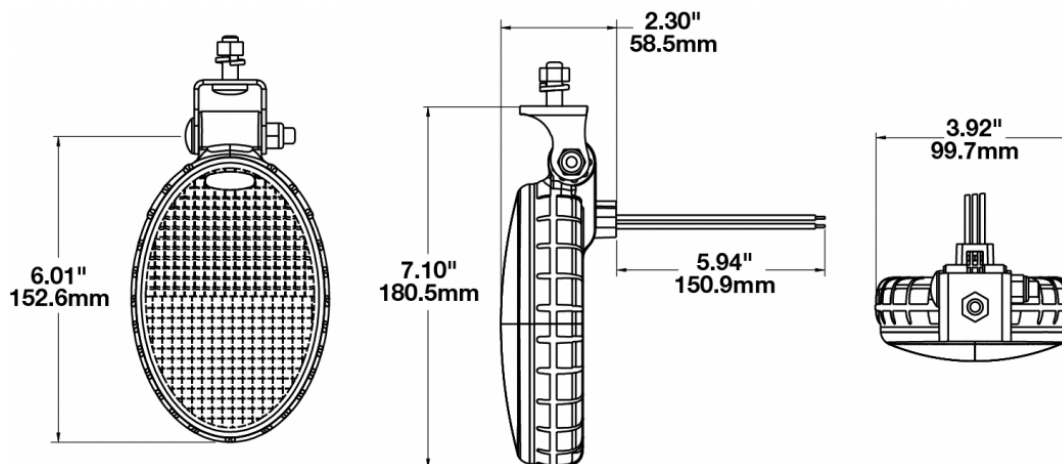

LED Dual Beam Work Light - Model 776 XD

PRODUCT INFORMATION

Description	12-24V LED Dual Beam Work Light
Height	180.34 mm / 7.1 in
Width	99.57 mm / 3.92 in
Depth	58.42 mm / 2.3 in
Shape	Oval
Outer Lens Material	Polycarbonate
Outer Lens Color	Clear
Housing Material	Polycarbonate
Housing Color	Black
Mounting Hardware Description	(x1) 5/16"-18 x 1.00" Mounting Bolt
Mounting Type	Universal Pedestal Mount
Minimum Operating Temperature	-40 °C / -40 °F
Maximum Operating Temperature	65 °C / 149 °F
Connector or Wiring	Integrated 3-Pin Deutsch Weather-Proof Socket (DT04-3P)
Mating Connector	3-Pin Deutsch Weather-Proof Plug (DT06-3S)

PRODUCT DIMENSIONS

Print date: 2017-09-24

© 2017 J.W. Speaker Corporation • Germantown, WI U.S.A.
www.jwspeaker.com • speaker@jwspeaker.com • 262.251.6660

J.W. SPEAKER
 Engineered. Lighting. Solutions.

LED Dual Beam Work Light - Model 776 XD

ELECTRICAL SPECIFICATIONS

Input Voltage	12-24V DC
Operating Voltage	9-32V DC
Transient Spike Protection	330V Peak @ 1 HZ-100 Pulses
White Wire	Low Beam
Red Wire	High Beam
Black Wire	Ground
Current Draw	1.50A @ 12V DC (Dual Beam) 0.73A @ 24V DC (Dual Beam) 0.77A @ 12V DC (Single Beam) 0.37A @ 24V DC (Single Beam)

REGULATORY STANDARDS COMPLIANCE

Buy America Standards	CISPR 12
CISPR 22	ECE Reg 6
Eco Friendly	IEC IP67
UL Recognized	

PHOTOMETRIC SPECIFICATIONS

Raw Lumen Output	1,440
Effective Lumen Output	250 (top beam); 370 (bottom beam); 620 (dual beam)
Nominal LED Color Temperature	5000 K
Beam Pattern(s)	Forward Lighting - Dual Beam