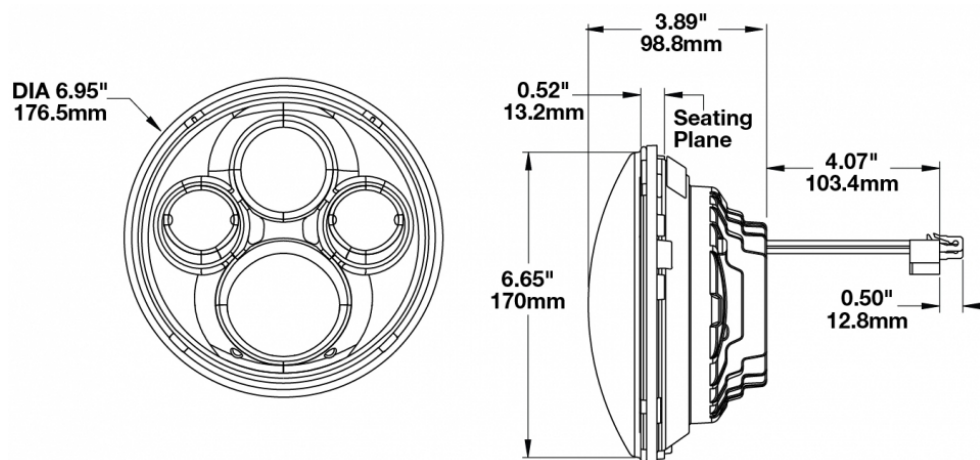

PRODUCT DIMENSIONS

Print date: 2017-08-23

© 2017 J.W. Speaker Corporation • Germantown, WI U.S.A.
www.jwspeaker.com • speaker@jwspeaker.com • 262.251.6660

J.W. SPEAKER®
Engineered. Lighting. Solutions.