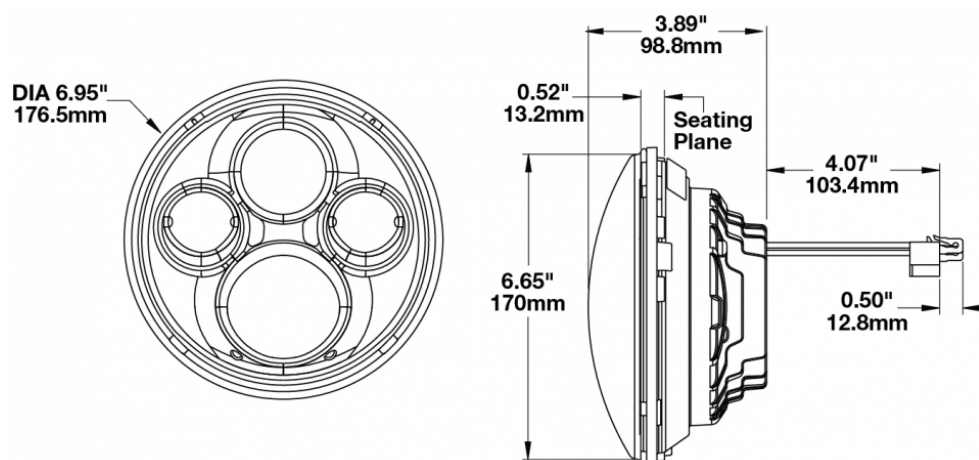

PRODUCT DIMENSIONS

Print date: 2017-06-24

© 2017 J.W. Speaker Corporation • Germantown, WI U.S.A.
www.jwspeaker.com • speaker@jwspeaker.com • 262.251.6660