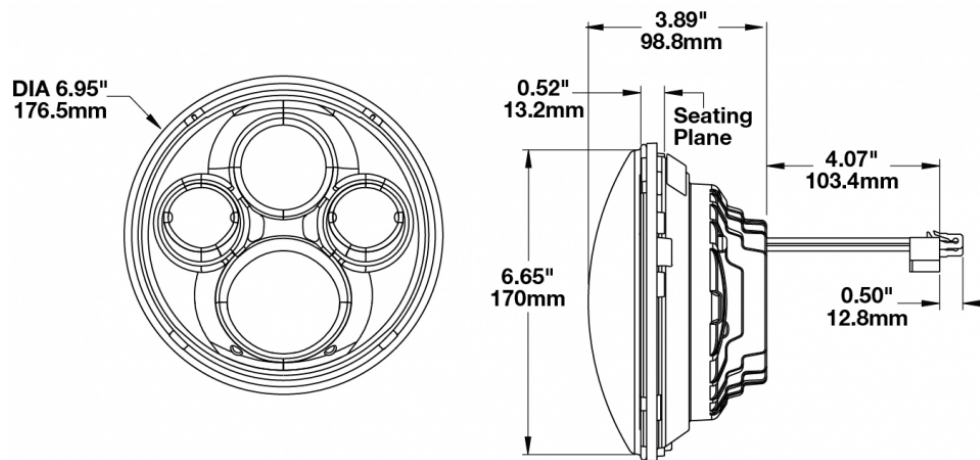

PRODUCT DIMENSIONS

Print date: 2026-06-01

© 2026 J.W. Speaker Corporation • Germantown, WI U.S.A.
www.jwspeaker.com • speaker@jwspeaker.com • 262.251.6660

J.W. SPEAKER
Engineered. Lighting. Solutions.