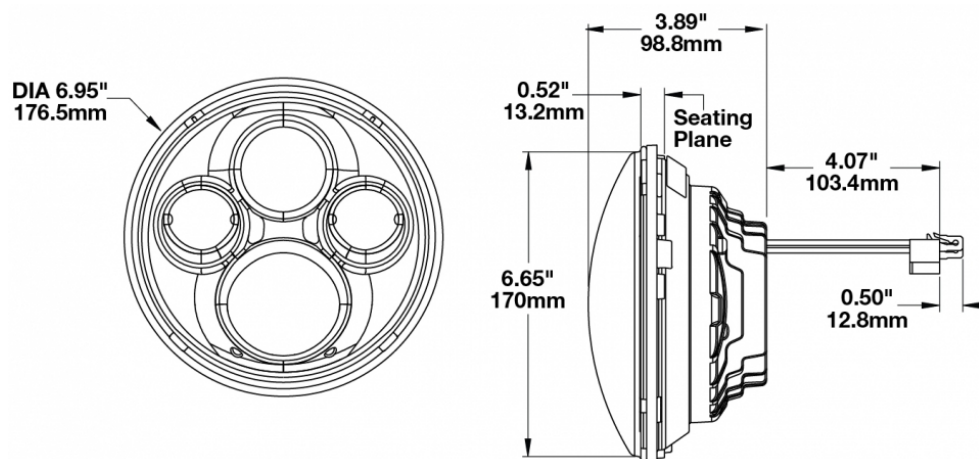

PRODUCT DIMENSIONS

Print date: 2019-02-16

© 2019 J.W. Speaker Corporation • Germantown, WI U.S.A.
www.jwspeaker.com • speaker@jwspeaker.com • 262.251.6660

J.W. SPEAKER
Engineered. Lighting. Solutions.