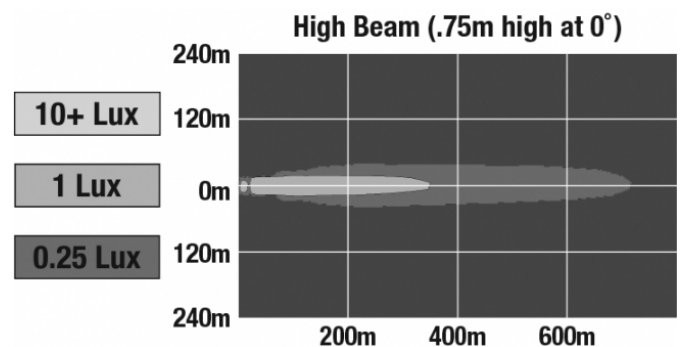

Print date: 2018-06-24

© 2018 J.W. Speaker Corporation • Germantown, WI U.S.A.
www.jwspeaker.com • speaker@jwspeaker.com • 262.251.6660