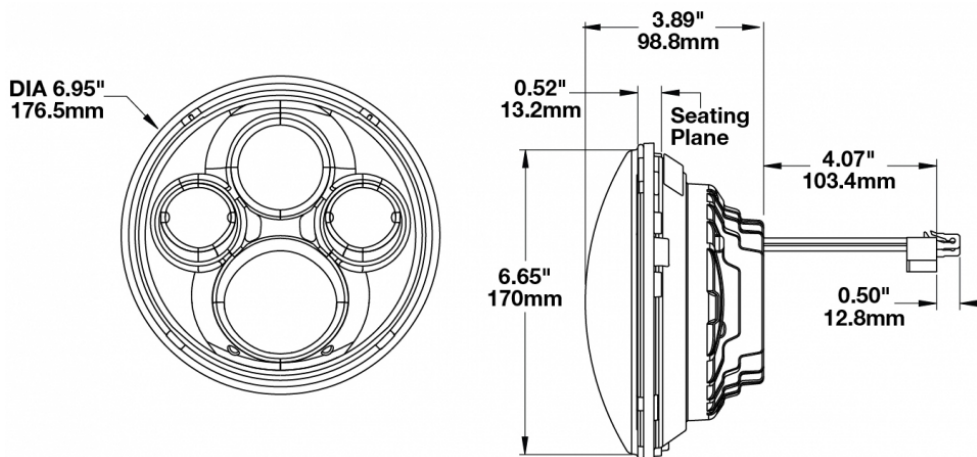

PRODUCT DIMENSIONS

Print date: 2018-11-21

© 2018 J.W. Speaker Corporation • Germantown, WI U.S.A.
www.jwspeaker.com • speaker@jwspeaker.com • 262.251.6660