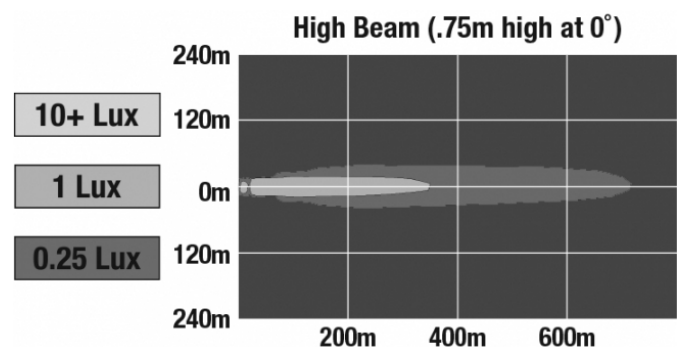

Print date: 2026-05-12

© 2026 J.W. Speaker Corporation • Germantown, WI U.S.A.
www.jwspeaker.com • speaker@jwspeaker.com • 262.251.6660