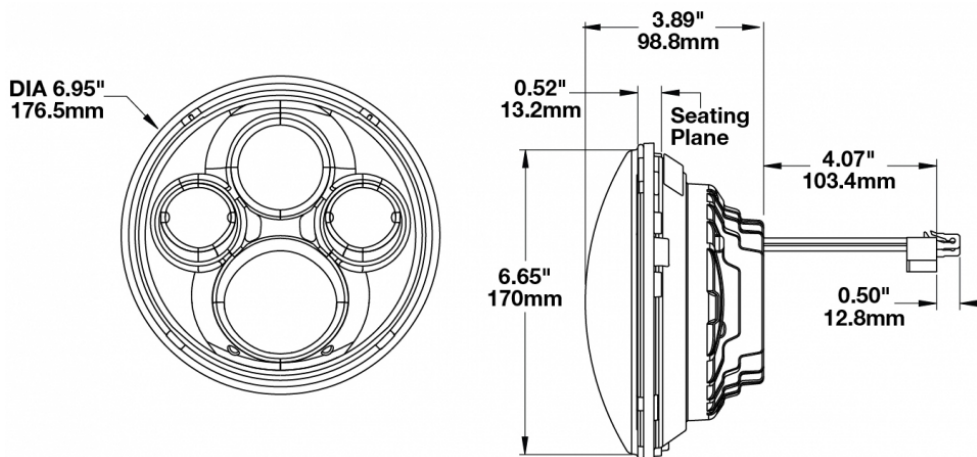

## PRODUCT INFORMATION

<b>Description</b>	12-24V ECE LED RHT & LHT High Beam with Chrome Inner Bezel
<b>Height</b>	177.80 mm / 7 in
<b>Width</b>	177.80 mm / 7 in
<b>Shape</b>	Round
<b>Outer Lens Material</b>	Polycarbonate
<b>Outer Lens Color</b>	Clear
<b>Housing Material</b>	Aluminum
<b>Housing Color</b>	Black
<b>Bezel Color</b>	Chrome
<b>Retrofits</b>	PAR 56 High Beam
<b>Minimum Operating Temperature</b>	-40 °C / -40 °F
<b>Maximum Operating Temperature</b>	66 °C / 150.8 °F
<b>Connector or Wiring</b>	H4
<b>Mating Connector</b>	AMP# 172615-2
<b>Product Weight</b>	2.31 lbs / 1.05 kgs
<b>Shipping Weight</b>	3.10 lbs / 1.41 kgs

## PHOTOMETRIC SPECIFICATIONS

<b>Raw Lumen Output</b>	3,300
<b>Effective Lumen Output</b>	1,440
<b>Candela Output</b>	133,000
<b>Nominal LED Color Temperature</b>	5000 K
<b>Beam Pattern(s)</b>	Forward Lighting - High Beam (ECE)