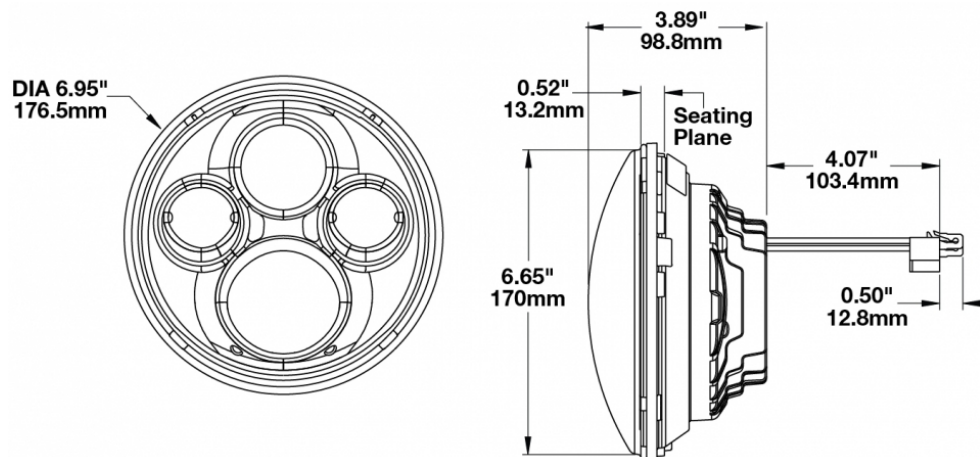

## PRODUCT INFORMATION

<b>Description</b>	12-24V ECE LED RHT & LHT High Beam with Chrome Inner Bezel
<b>Height</b>	177.80 mm / 7 in
<b>Width</b>	177.80 mm / 7 in
<b>Shape</b>	Round
<b>Outer Lens Material</b>	Polycarbonate
<b>Outer Lens Color</b>	Clear
<b>Housing Material</b>	Aluminum
<b>Housing Color</b>	Black
<b>Bezel Color</b>	Chrome
<b>Retrofits</b>	PAR 56 High Beam
<b>Minimum Operating Temperature</b>	-40 °C / -40 °F
<b>Maximum Operating Temperature</b>	66 °C / 150.8 °F
<b>Connector or Wiring</b>	H4
<b>Mating Connector</b>	AMP# 172615-2
<b>Product Weight</b>	2.20 lbs / 1 kgs
<b>Shipping Weight</b>	3.10 lbs / 1.41 kgs

## PHOTOMETRIC SPECIFICATIONS

<b>Raw Lumen Output</b>	3,300
<b>Effective Lumen Output</b>	1,440
<b>Candela Output</b>	133,000
<b>Nominal LED Color Temperature</b>	5000 K
<b>Beam Pattern(s)</b>	Forward Lighting - High Beam (ECE)