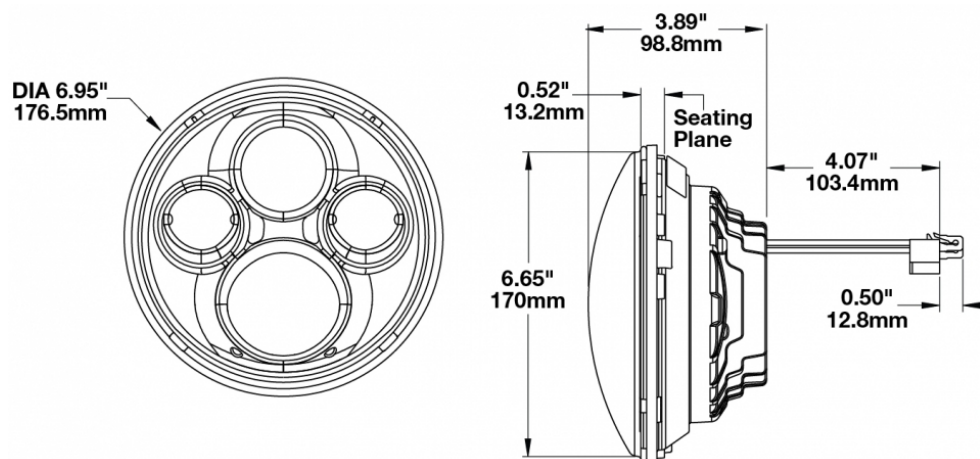

PRODUCT DIMENSIONS

Print date: 2020-07-14

© 2020 J.W. Speaker Corporation • Germantown, WI U.S.A.
www.jwspeaker.com • speaker@jwspeaker.com • 262.251.6660