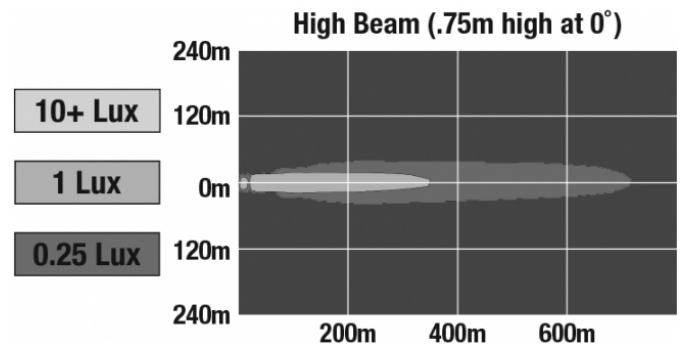

Print date: 2020-07-14

© 2020 J.W. Speaker Corporation • Germantown, WI U.S.A.
www.jwspeaker.com • speaker@jwspeaker.com • 262.251.6660