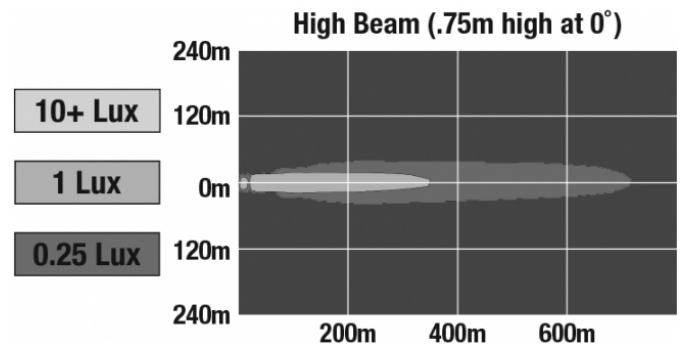

LED Auxiliary Driving Light - Model 8710

PRODUCT INFORMATION

| | |
|--------------------------------------|--|
| Description | 12-24V ECE LED RHT & LHT High Beam with Chrome Inner Bezel |
| Height | 177.80 mm / 7 in |
| Width | 177.80 mm / 7 in |
| Shape | Round |
| Outer Lens Material | Polycarbonate |
| Outer Lens Color | Clear |
| Housing Material | Aluminum |
| Housing Color | Black |
| Bezel Color | Chrome |
| Retrofits | PAR 56 High Beam |
| Minimum Operating Temperature | -40 °C / -40 °F |
| Maximum Operating Temperature | 66 °C / 150.8 °F |
| Connector or Wiring | H4 |
| Mating Connector | AMP# 172615-2 |
| Product Weight | 2.31 lbs / 1.05 kgs |
| Shipping Weight | 3.10 lbs / 1.41 kgs |

REGULATORY STANDARDS COMPLIANCE

Buy America Standards
Eco Friendly

ECE Reg 112
IEC IP67

PHOTOMETRIC SPECIFICATIONS

| | |
|--------------------------------------|------------------------------------|
| Raw Lumen Output | 3,300 |
| Effective Lumen Output | 1,440 |
| Candela Output | 133,000 |
| Nominal LED Color Temperature | 5000 K |
| Beam Pattern(s) | Forward Lighting - High Beam (ECE) |