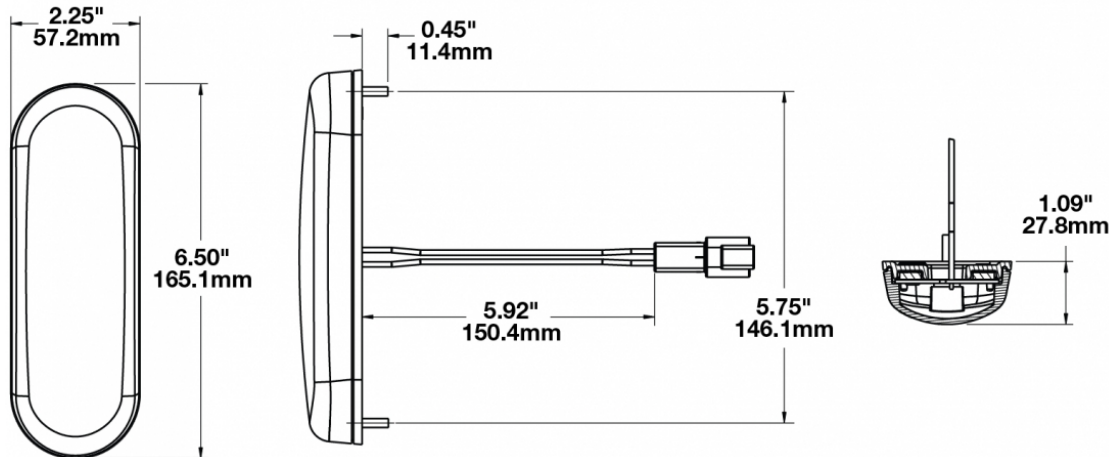

## PRODUCT INFORMATION

---

<b>Description</b>	12-48V Clear LED Dome Light with Deutsch Connector, Switch & 60 Minute Timer
<b>Height</b>	57.15 mm / 2.25 in
<b>Width</b>	165.10 mm / 6.5 in
<b>Depth</b>	27.69 mm / 1.09 in
<b>Shape</b>	Rectangular
<b>Outer Lens Material</b>	Polycarbonate
<b>Outer Lens Color</b>	Clear
<b>Housing Material</b>	Polycarbonate
<b>Housing Color</b>	Black
<b>Mounting Hardware Description</b>	(x2) M4-0.7 x 16 Mounting Bolts
<b>Mounting Type</b>	Low Profile Mount
<b>Minimum Operating Temperature</b>	-40 °C / -40 °F
<b>Maximum Operating Temperature</b>	65 °C / 149 °F
<b>Connector or Wiring</b>	2-Pin Deutsch Socket (DT04-2P)
<b>Product Weight</b>	0.33 lbs / 0.15 kgs
<b>Shipping Weight</b>	5.66 lbs / 2.57 kgs

## PRODUCT DIMENSIONS

## PHOTOMETRIC SPECIFICATIONS

**Nominal LED Color Temperature** 5000 K  
**Beam Pattern(s)** Interior - Dome Light